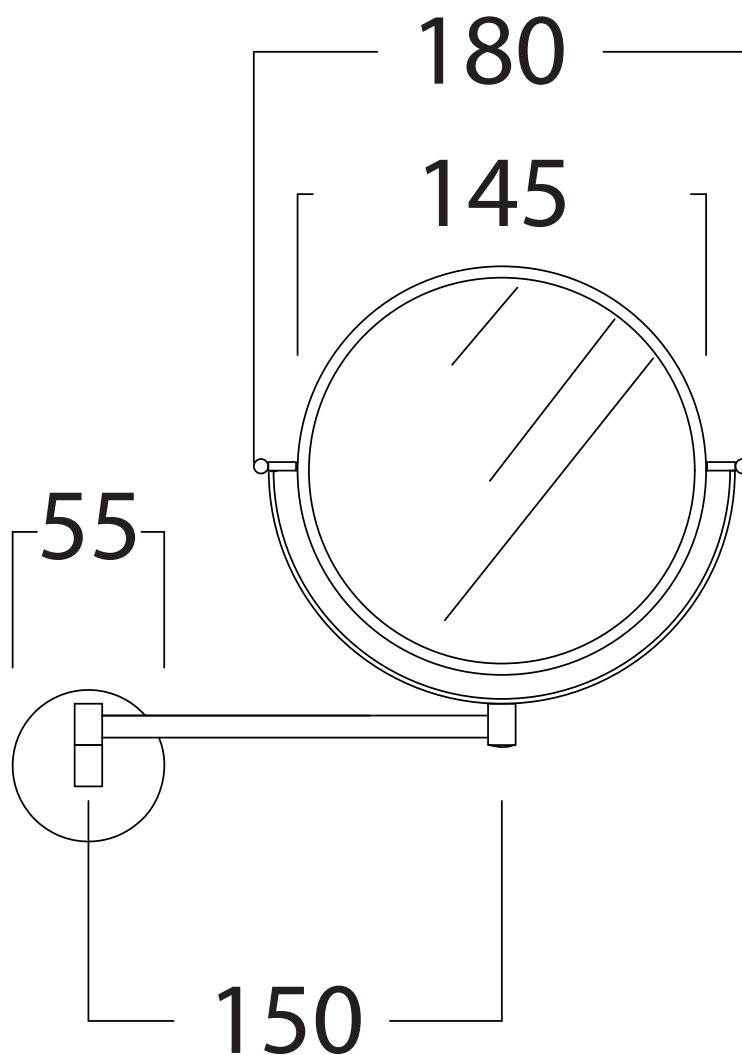

COMPLEMENTI SINGOLI

Art: Specchio a parete
Mirror with jointed arm

Fin: Cromo/*Chrome*
Ottone/*Brass*

Cod: SPPAR 005 CR
SPPAR 005 OT

Mat: Ottone, Vetro/*Brass, Glass*

Peso/Weight:
Imballo/Package:

Misure espresse in mm / *Dimensions in millimeters*

BATH & BATH