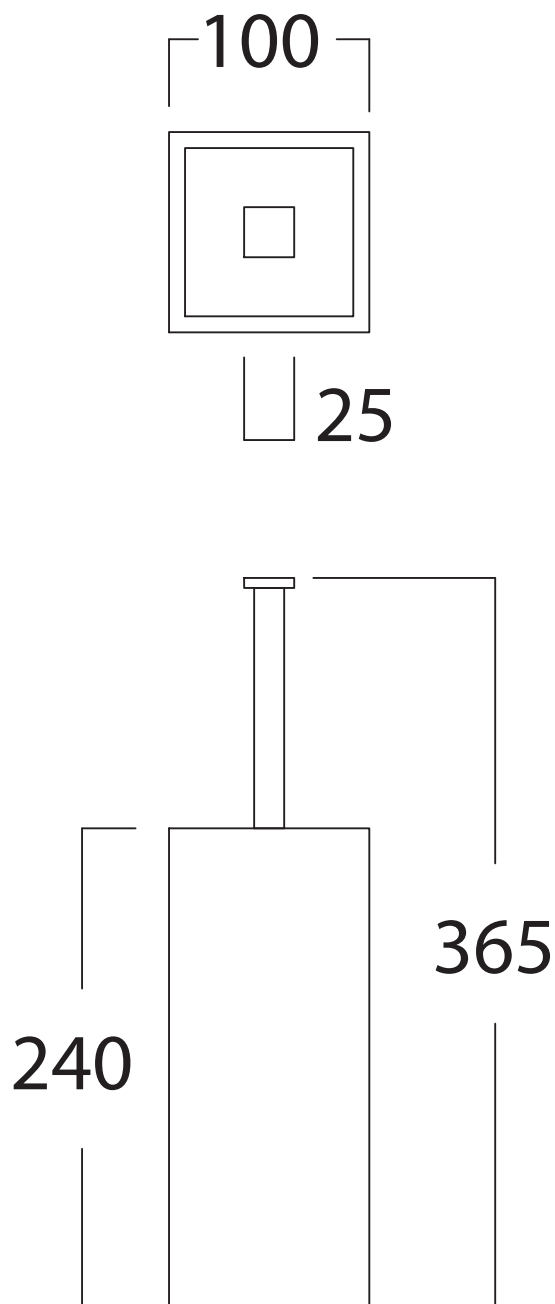

TIMELESS

Art: Porta scopino per wc da appoggio in ceramica
Toilet brush holder in ceramics

Fin: Cromo/*Chrome*
Ottone/*Brass*

Cod: TMPTSCA 005 CR
TMPTSCA 005 OT

Mat: Ceramica, Ottone/*Ceramic, Brass*

Peso/Weight:
Imballo/Package:

Misure espresse in mm / *Dimensions in millimeters*

BATH & BATH