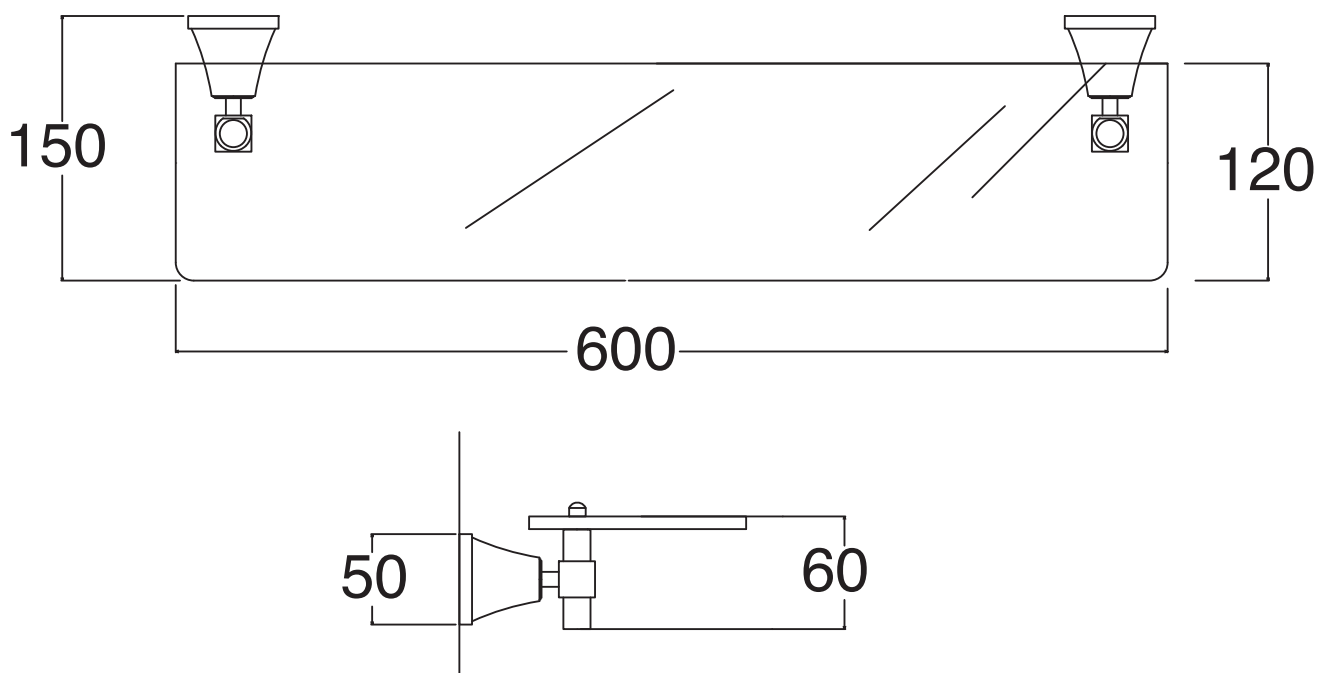

TIMELESS

Art: Mensola in cristallo
Glass shelf

Fin: Cromo/*Chrome*
Ottone/*Brass*

Cod: TMMSLCR 005 CR
TMMSLCR 005 OT

Mat: Ottone, Vetro/*Brass, Glass*

Peso/Weight:
Imballo/Package:

Misure espresse in mm / *Dimensions in millimeters*

BATH & BATH