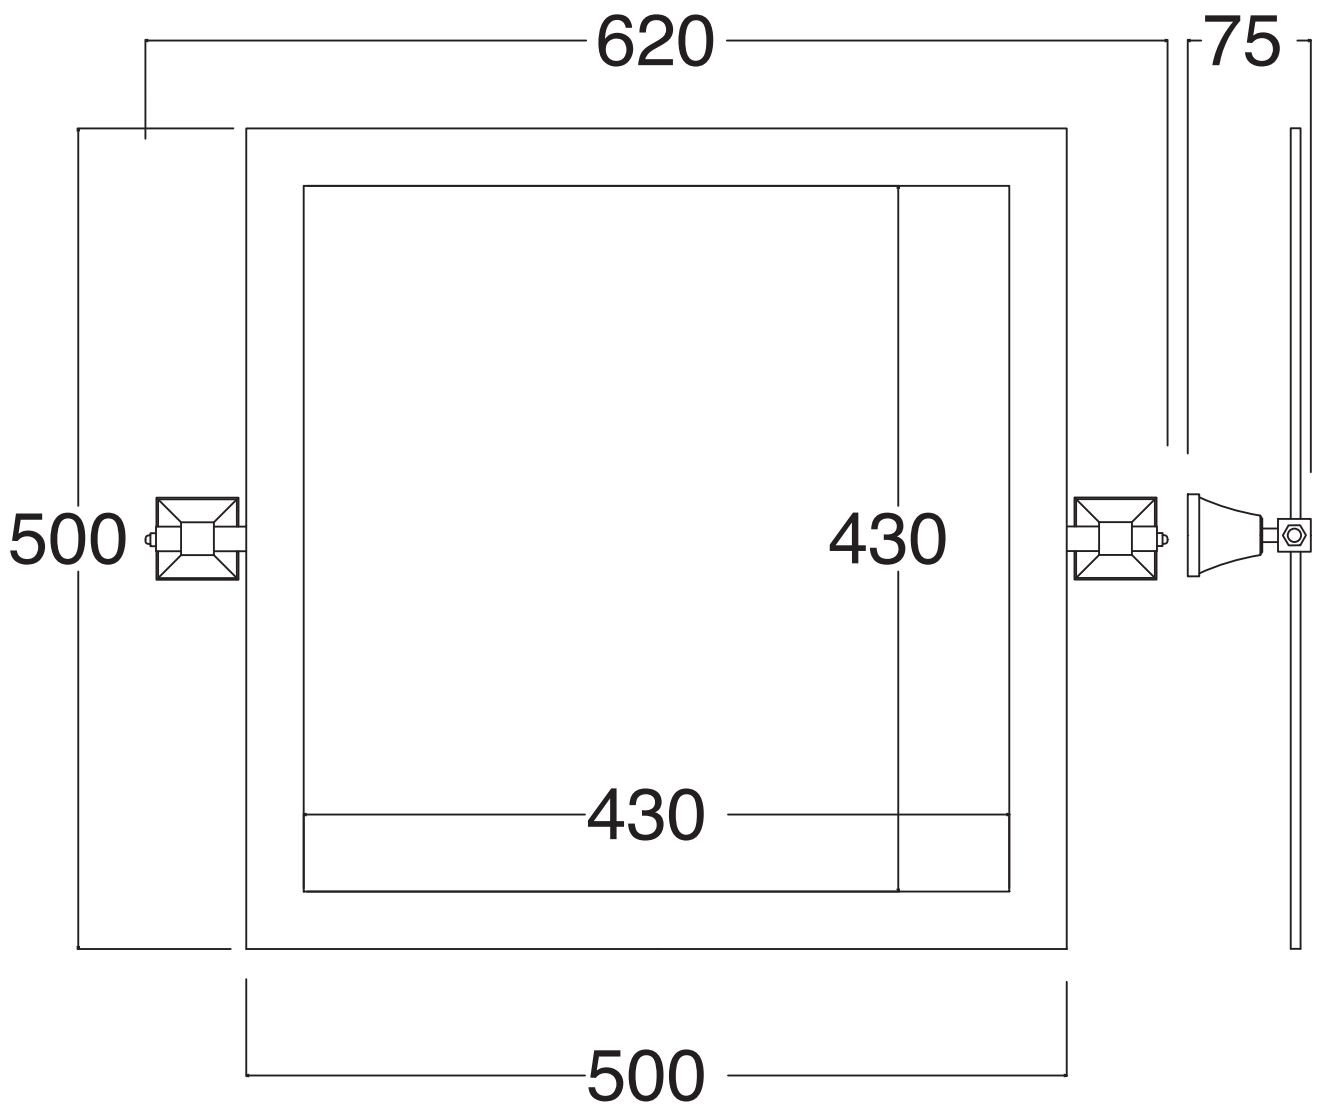

BATH & BATH

TIMELESS

Art: Specchio basculante s/cornice molato 50x50
Tilting mirror without frame with grinded edge 50x50

Fin: Cromo/*Chrome*
Ottone/*Brass*

Cod: TMSBASC005 CR
TMSBASC005 OT

Mat: Ottone, Vetro/*Brass, Glass*

Peso/Weight:
Imballo/Package:

Misure espresse in mm / *Dimensions in millimeters*

BATH & BATH

TIMELESS

Art: Specchio basculante c/cornice 60x60
Tilting mirror with frame 60x60

Fin: Cromo/*Chrome*
Ottone/*Brass*