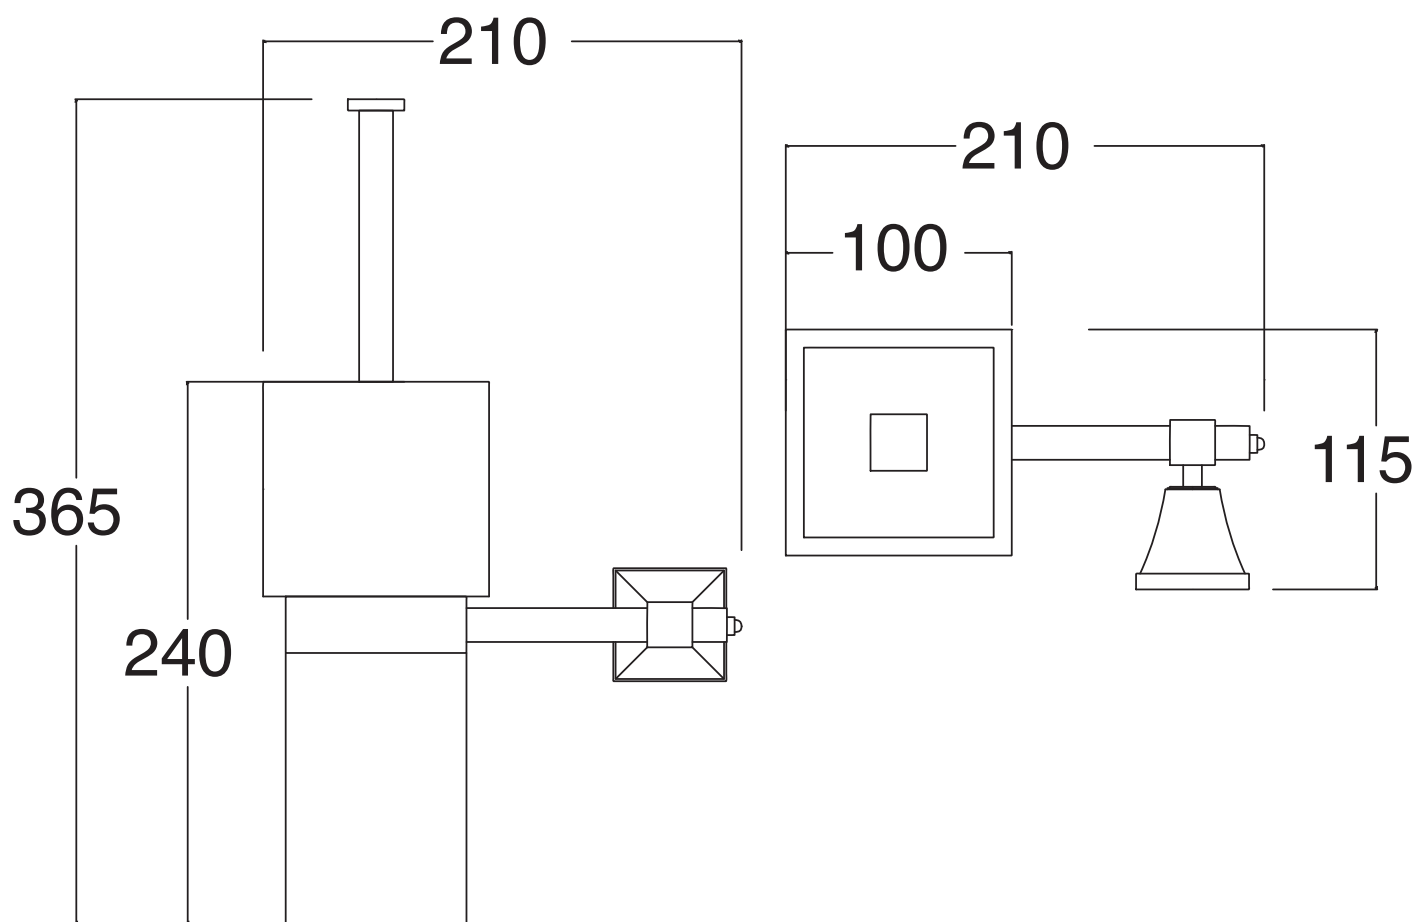

Peso/Weight:
Imballo/Package:

Misure espresse in mm / *Dimensions in millimeters*

BATH & BATH

TIMELESS

Art: Porta scopino per wc da appoggio in ceramica
Toilet brush holder in ceramics

Fin: Cromo/*Chrome*
Ottone/*Brass*