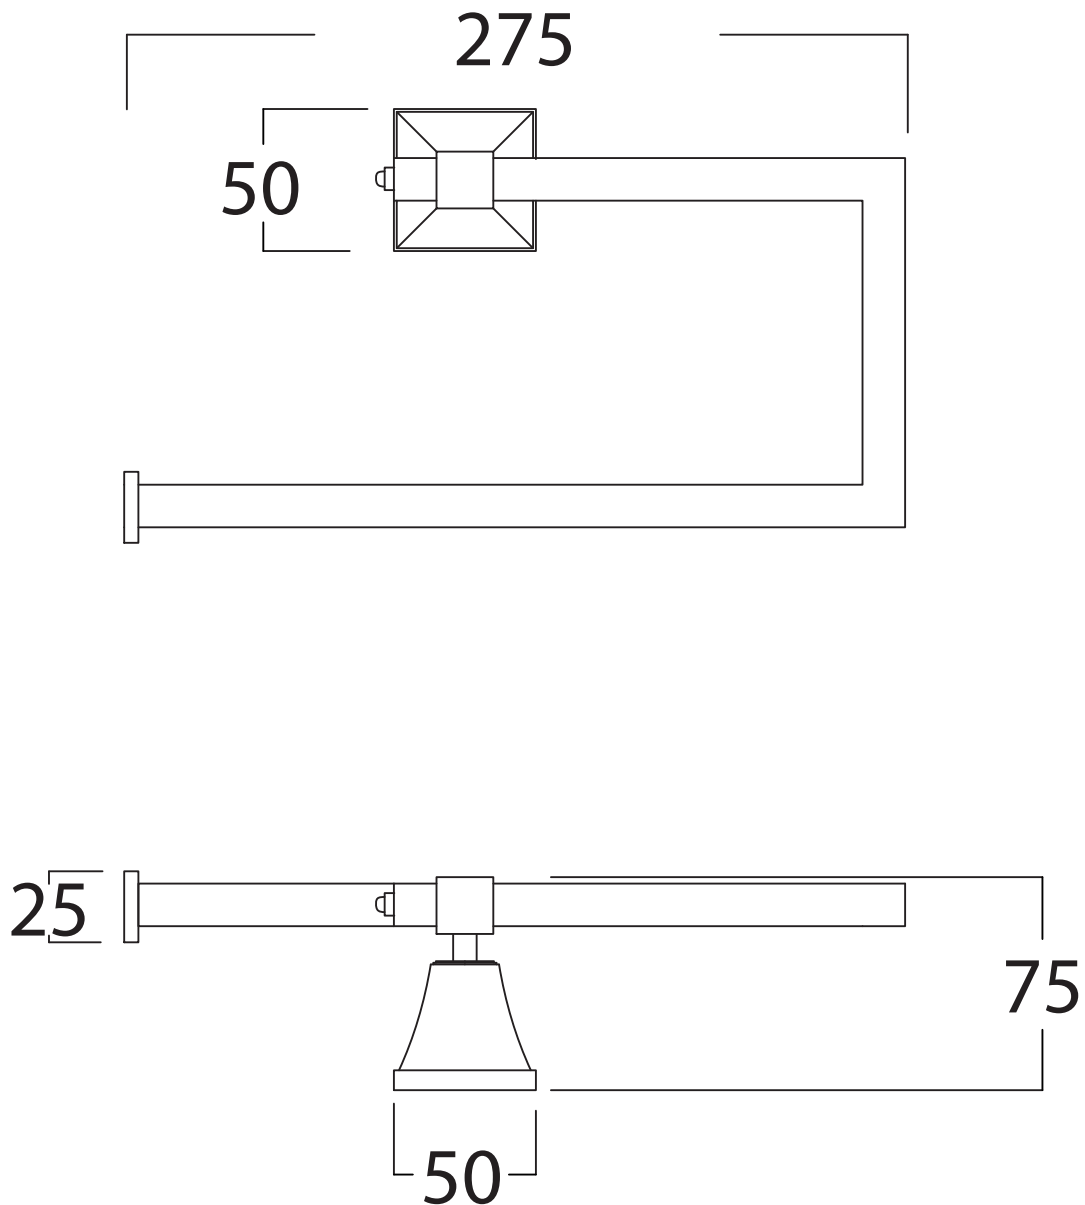

BATH & BATH

TIMELESS

Art: Porta asciugamano ad anello
Toilet ring holder

Fin: Cromo/*Chrome*
Ottone/*Brass*

Cod: TMPASCAN 005 CR
TMPASCAN 005 OT

Mat: Ottone/*Brass*

Peso/Weight:

Imballo/Package:

Misure espresse in mm / *Dimensions in millimeters*

BATH & BATH

TIMELESS

Art: Asta porta asciugamano L 30 CM.
Towel rail holder l 30 cm.

Fin: Cromo/*Chrome*
Ottone/*Brass*

Cod: TMPSALV30 005 CR
TMPSALV30 005 OT

Mat: Ottone/*Brass*

Peso/Weight:

Imballo/Package:

Misure espresse in mm / *Dimensions in millimeters*

BATH & BATH

TIMELESS

Art: Asta porta asciugamano L 45 CM.
Towel rail holder l 45 cm.

Fin: Cromo/*Chrome*
Ottone/*Brass*