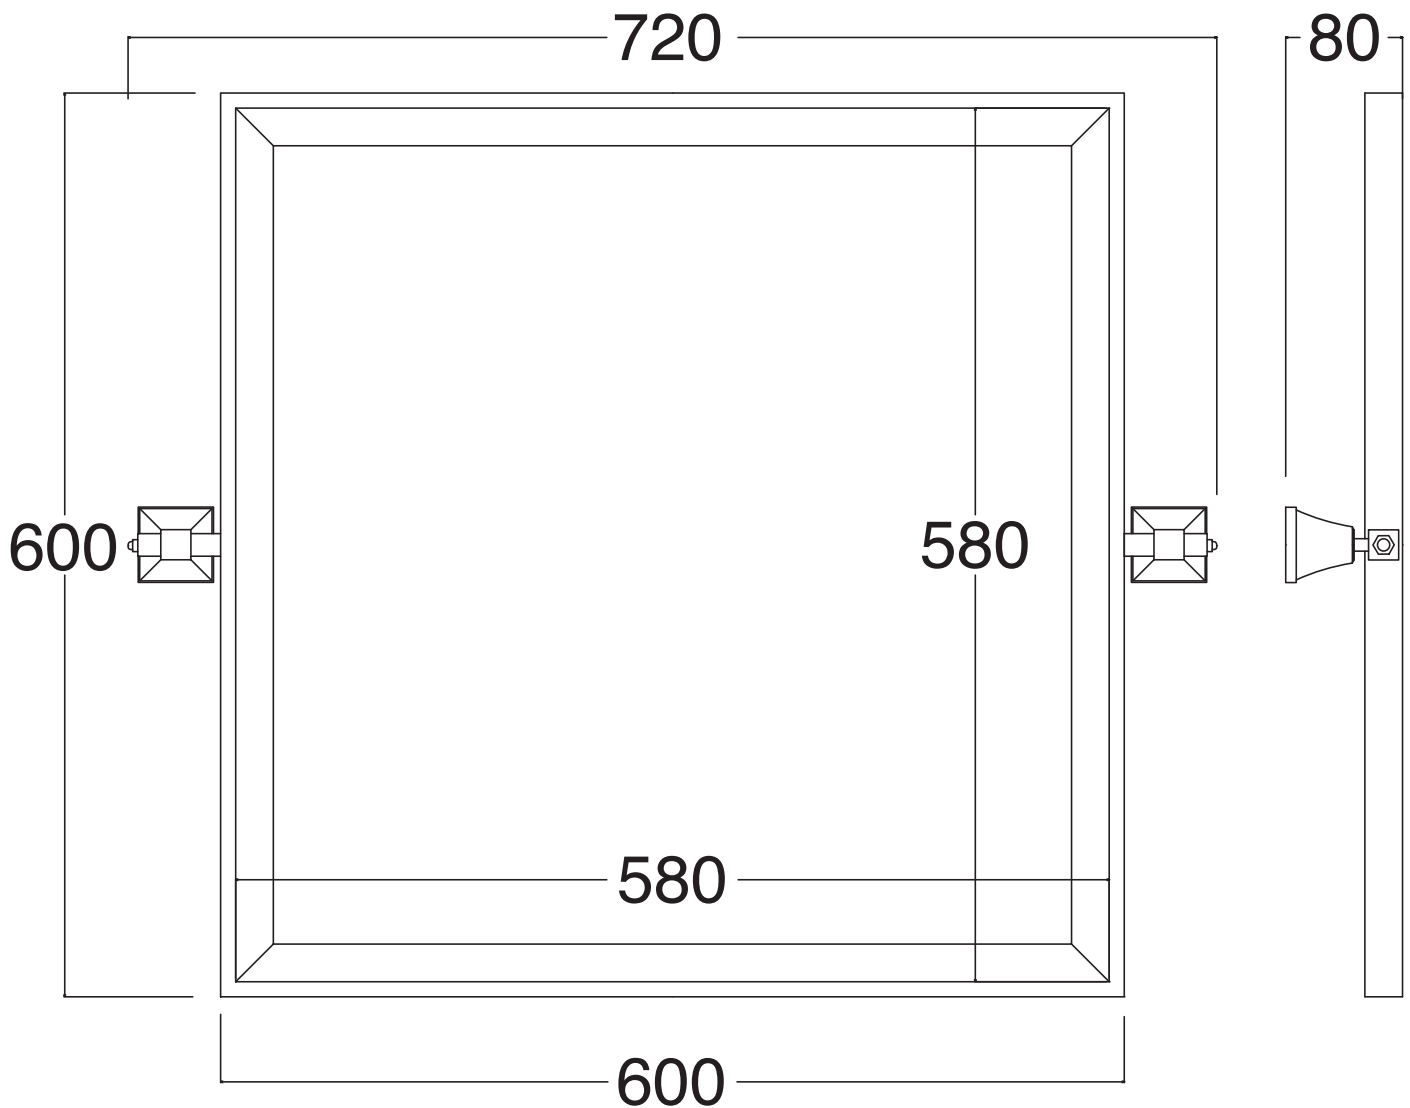

TIMELESS

Art: Specchio basculante c/cornice 60x60
Tilting mirror with frame 60x60

Fin: Cromo/*Chrome*
Ottone/*Brass*

Cod: TMSBACC 005 CR
TMSBACC 005 OT

Mat: Ottone, Vetro/*Brass, Glass*

Peso/Weight:
Imballo/Package:

Misure espresse in mm / *Dimensions in millimeters*

BATH & BATH