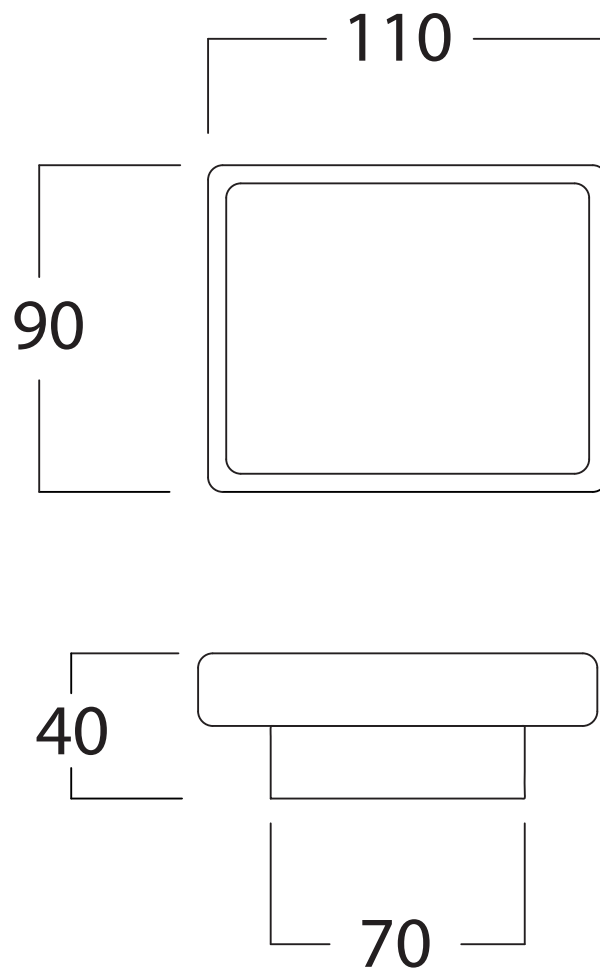

Mat: Ceramica/*Ceramic*

Peso/Weight:

Imballo/Package:

Misure espresse in mm / *Dimensions in millimeters*

BATH & BATH

TIMELESS

Art: Porta bicchiere con bicchiere in ceramica
Cup holder with ceramic cup

Fin: Cromo/*Chrome*
Ottone/*Brass*