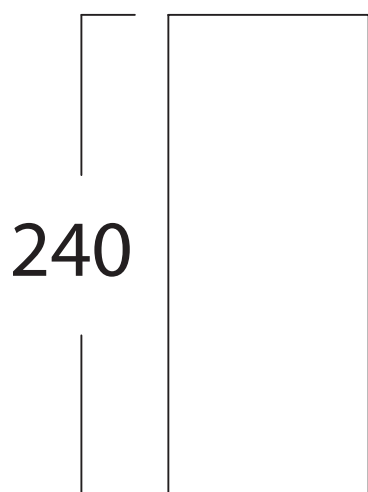

TIMELESS

Art: Porta scopino per wc in ceramica
Toilet brush holder in ceramics

Fin: Bianco/*White*
Charleston Grey/*Charleston Grey*
Nero lucido/*Shiny Black*

Cod: TMPSCP 005 002
TMPSCP 005 CG
TMPSCP 005 NL

Mat: Ceramica/*Ceramic*

Peso/Weight:

Imballo/Package:

Misure espresse in mm / *Dimensions in millimeters*

BATH & BATH