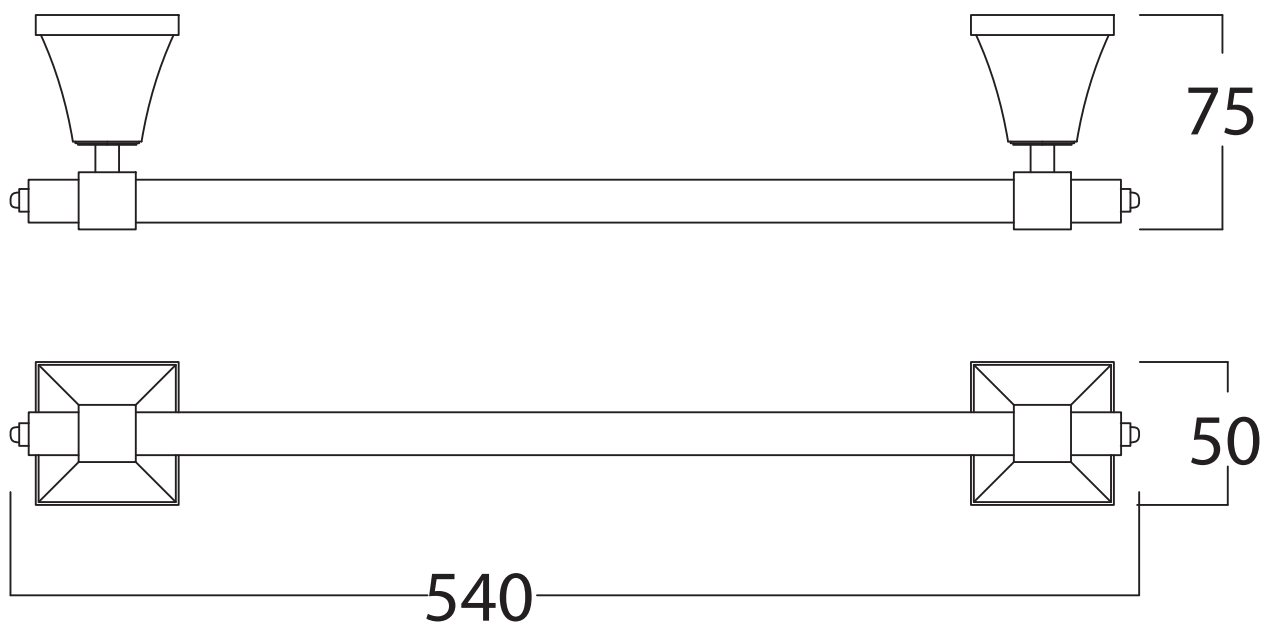

TIMELESS

Art: Asta porta asciugamano L 60 CM.
Towel rail holder l 60 cm.

Fin: Cromo/*Chrome*
Ottone/*Brass*

Cod: TMPSALV60 005 CR
TMPSALV60 005 OT

Mat: Ottone/*Brass*

Peso/Weight:

Imballo/Package:

Misure espresse in mm / *Dimensions in millimeters*

BATH & BATH