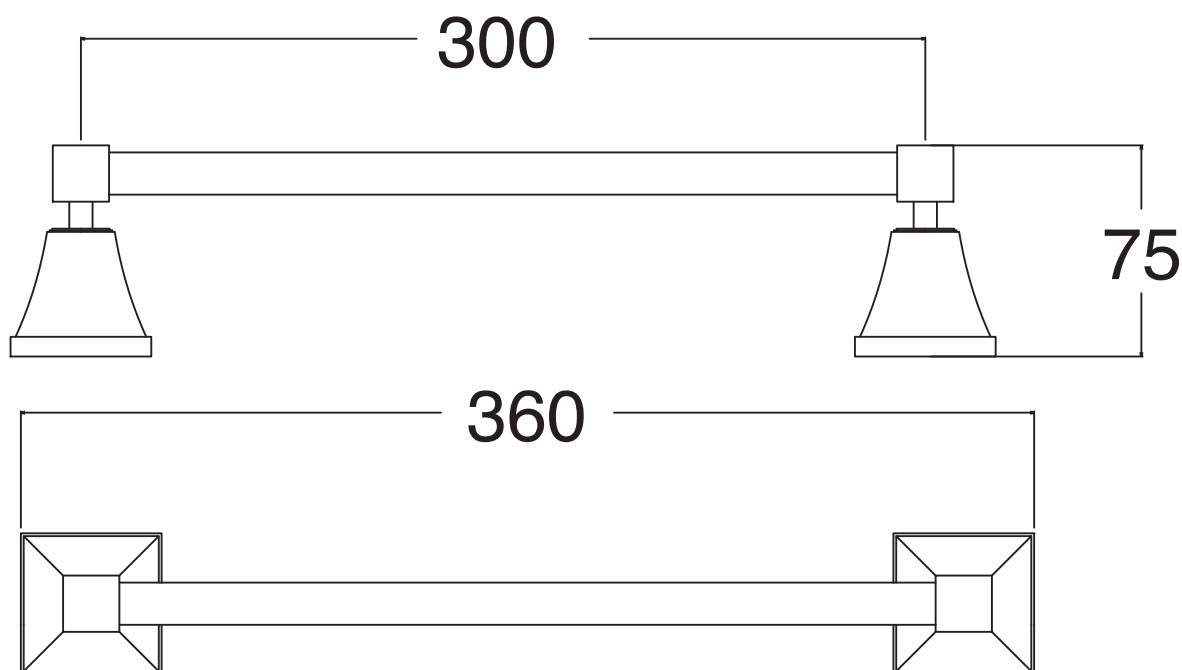

Misure espresse in mm / *Dimensions in millimeters*

BATH & BATH

TIMELESS

Art: Asta porta asciugamano L 30 CM.
Towel rail holder l 30 cm.

Fin: Cromo/*Chrome*
Ottone/*Brass*

Cod: TMPSALV30 005 CR
TMPSALV30 005 OT

Mat: Ottone/*Brass*

Peso/Weight:

Imballo/Package:

Misure espresse in mm / *Dimensions in millimeters*

BATH & BATH

TIMELESS

Art: Asta porta asciugamano L 45 CM.
Towel rail holder l 45 cm.

Fin: Cromo/*Chrome*
Ottone/*Brass*