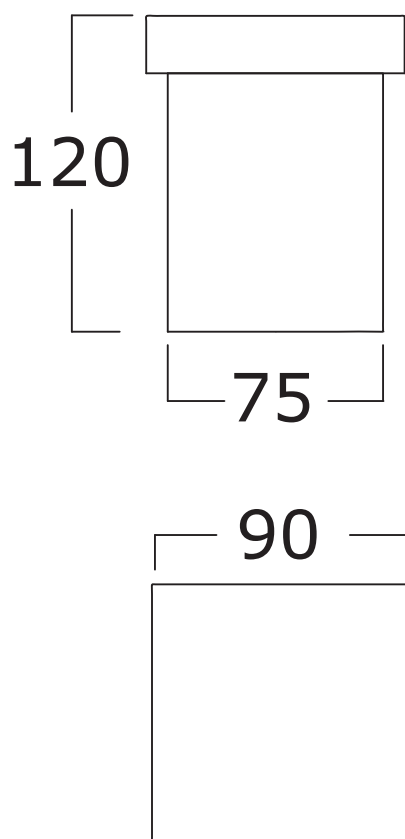

TIMELESS

Art: Dispenser in ceramica porta sapone liquido
Ceramic dispenser for liquid soap

Fin: Bianco/*White*
Charleston Grey/*Charleston Grey*
Nero lucido/*Shiny Black*

Cod: TMDISP 005 002
TMDISP 005 CG
TMDISP 005 NL

Mat: Ceramica/*Ceramic*

Peso/Weight:

Imballo/Package:

Misure espresse in mm / *Dimensions in millimeters*

BATH & BATH