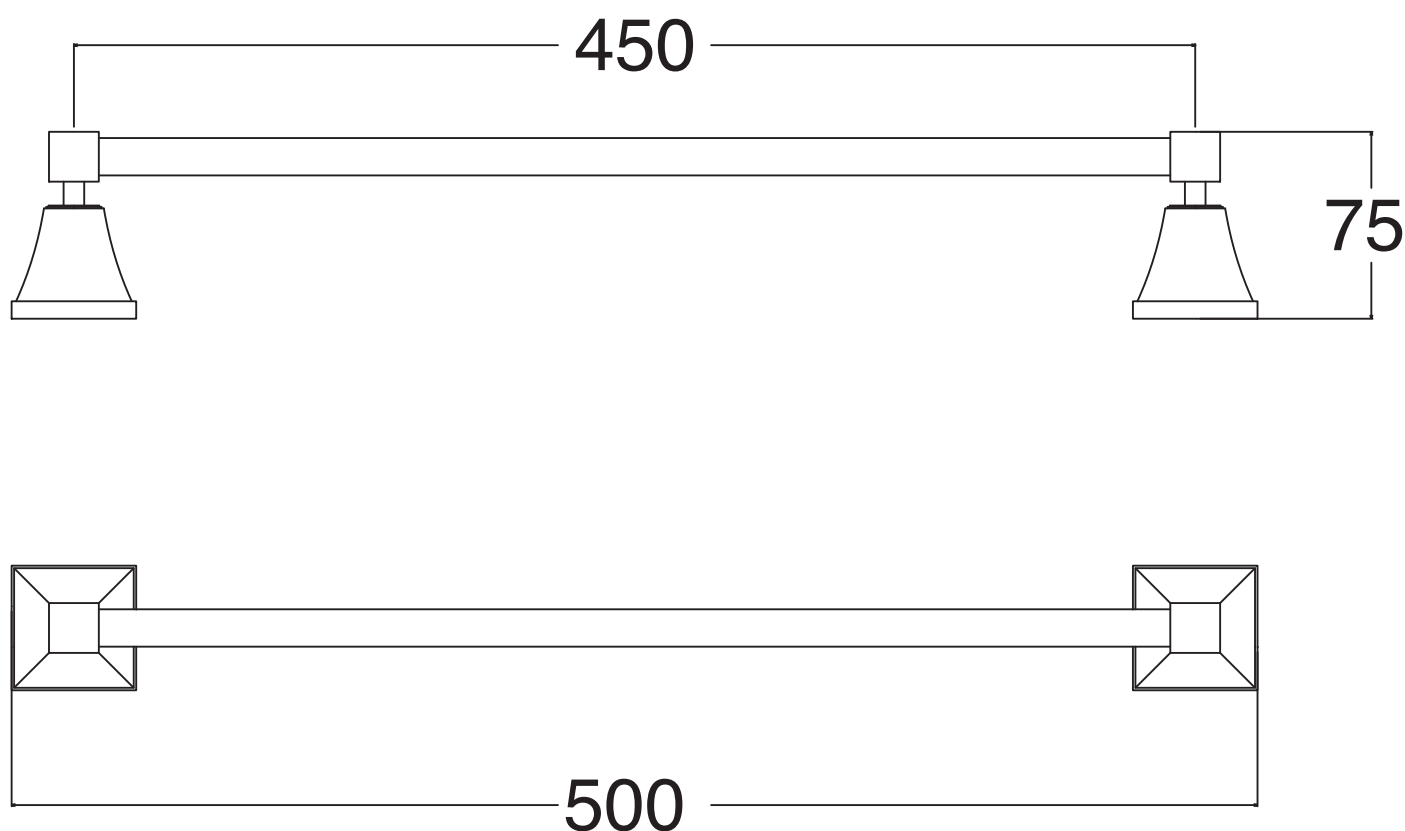

TIMELESS

Art: Asta porta asciugamano L 45 CM.
Towel rail holder l 45 cm.

Fin: Cromo/*Chrome*
Ottone/*Brass*

Cod: TMPSALV45 005 CR
TMPSALV45 005 OT

Mat: Ottone/*Brass*

Peso/Weight:

Imballo/Package:

Misure espresse in mm / *Dimensions in millimeters*

BATH & BATH