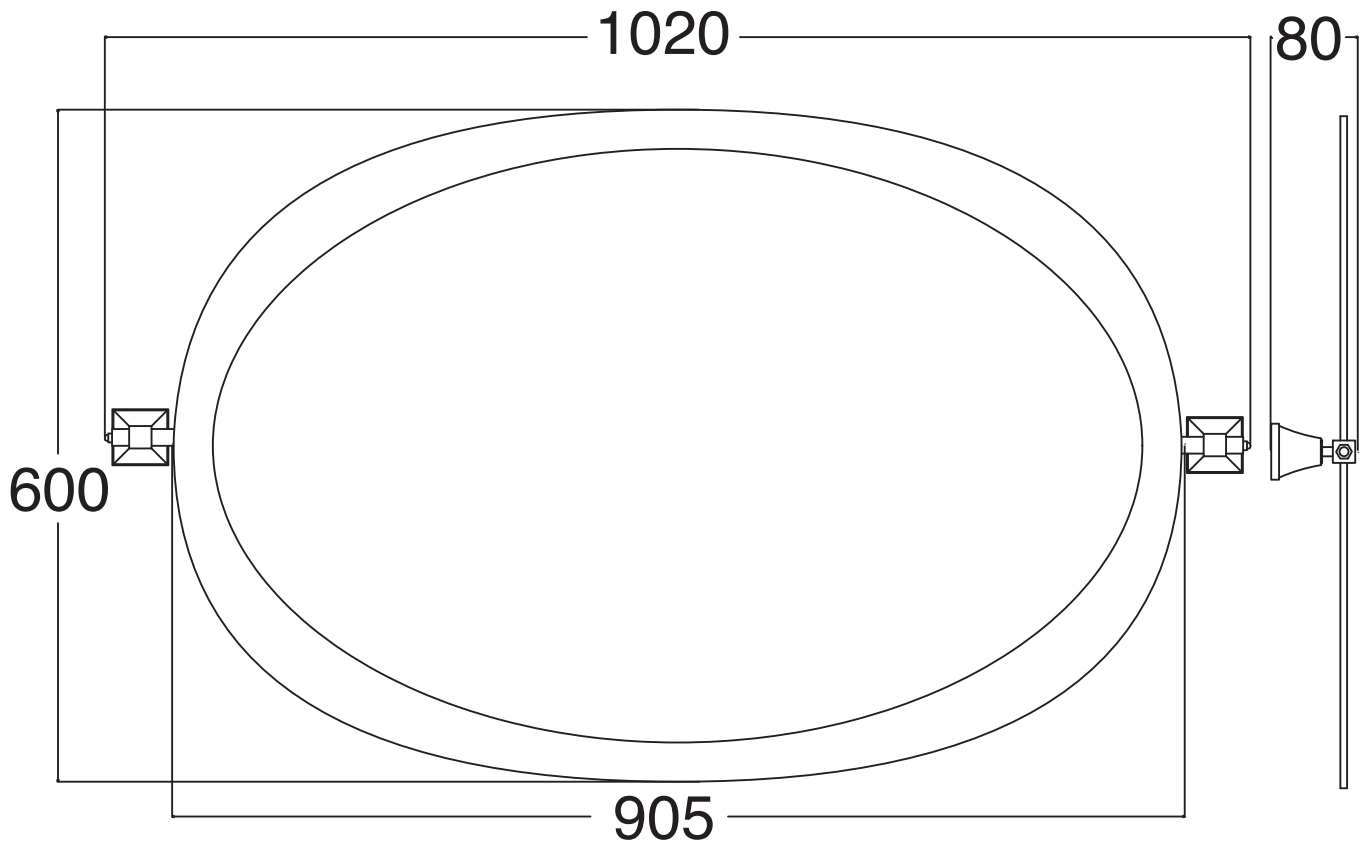

TIMELESS

Art: Specchio basculante s/cornice ovale 60x90
Oval tilting mirror without frame 60x90

Fin: Cromo/*Chrome*
Ottone/*Brass*

Cod: TMSPBAOV 005 CR
TMSPBAOV 005 OT

Mat: Ottone, Vetro/*Brass, Glass*

Peso/Weight:
Imballo/Package:

Misure espresse in mm / *Dimensions in millimeters*

BATH & BATH