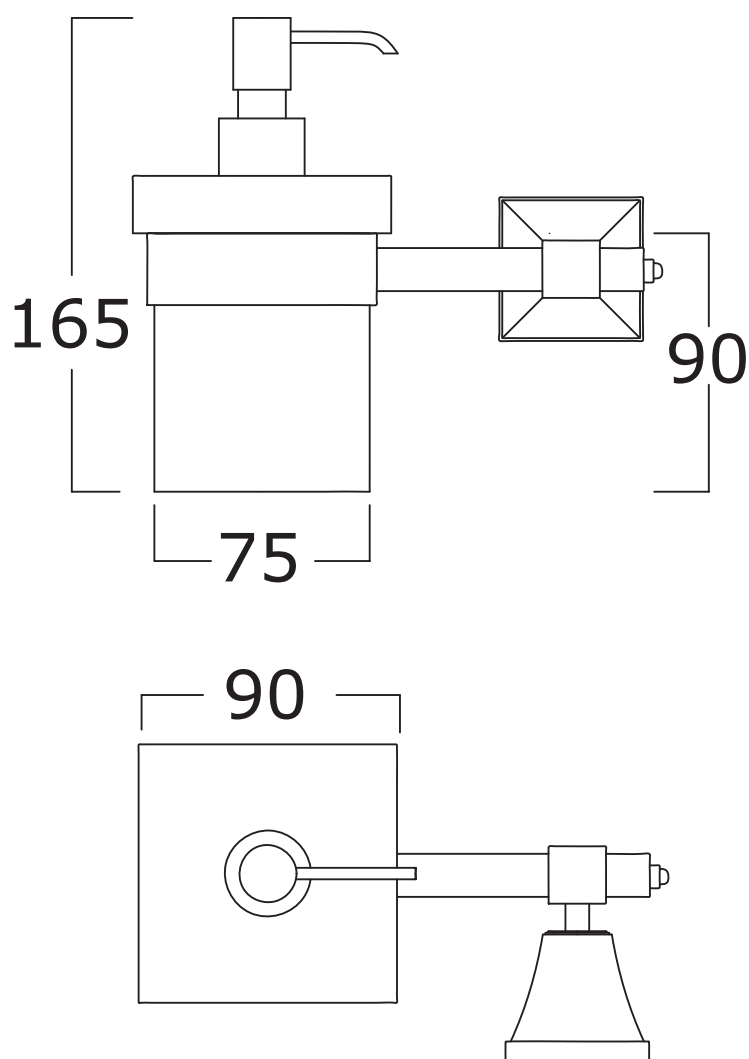

TIMELESS

Art: Porta sapone liquido con dispenser in ceramica
Ceramic dispenser for liquid soap, wall mounted

Fin: Cromo/*Chrome*
Ottone/*Brass*

Cod: TMPSAPL 005 CR
TMPSAPL 005 OT

Mat: Ceramica, Ottone/*Ceramic, Brass*

Peso/Weight:
Imballo/Package:

Misure espresse in mm / *Dimensions in millimeters*

BATH & BATH