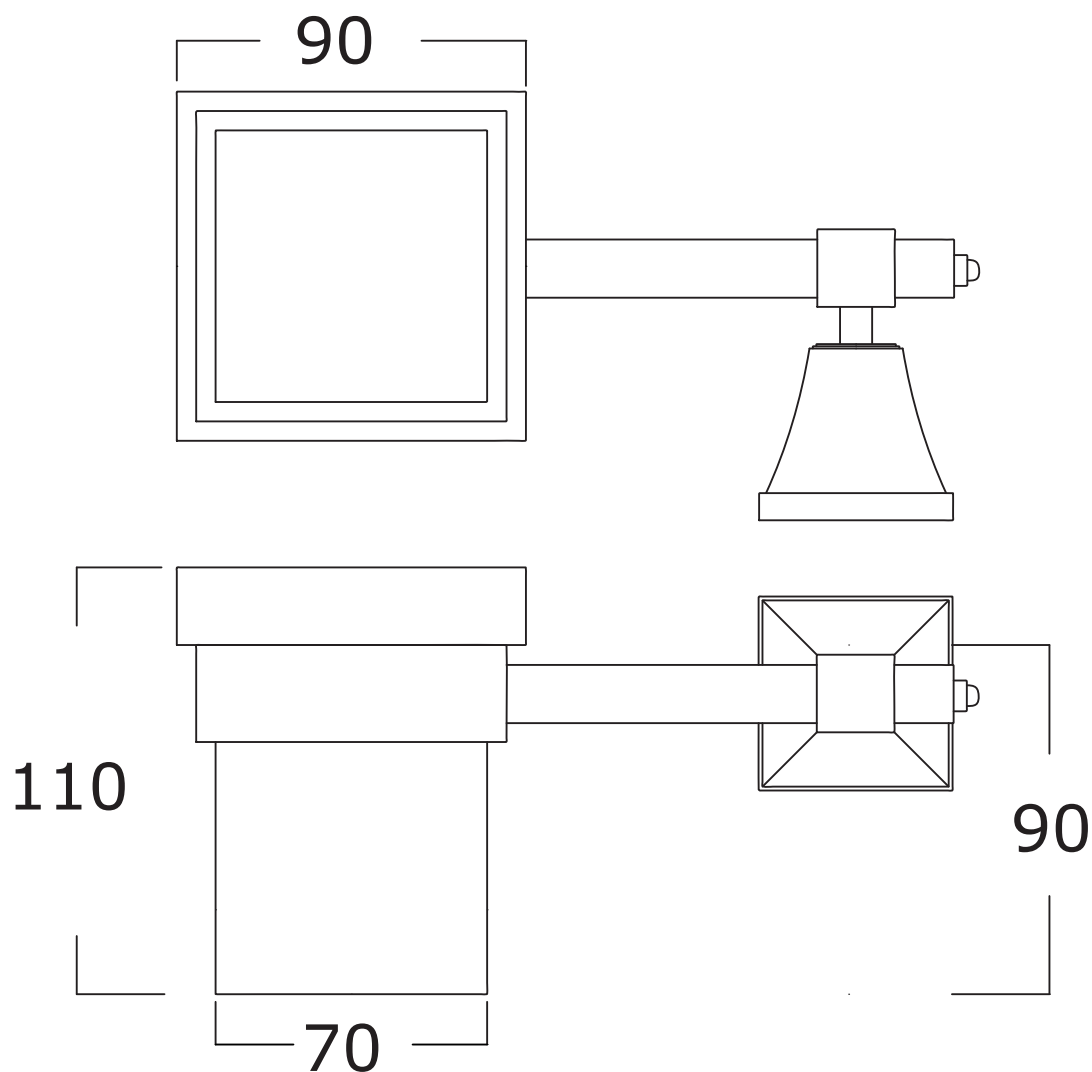

TIMELESS

Art: Porta bicchiere con bicchiere in ceramica
Cup holder with ceramic cup

Fin: Cromo/*Chrome*
Ottone/*Brass*

Cod: TMPBIC 005 CR
TMPBIC 005 OT

Mat: Ceramica, Ottone/*Ceramic, Brass*

Peso/Weight:
Imballo/Package:

Misure espresse in mm / *Dimensions in millimeters*

BATH & BATH