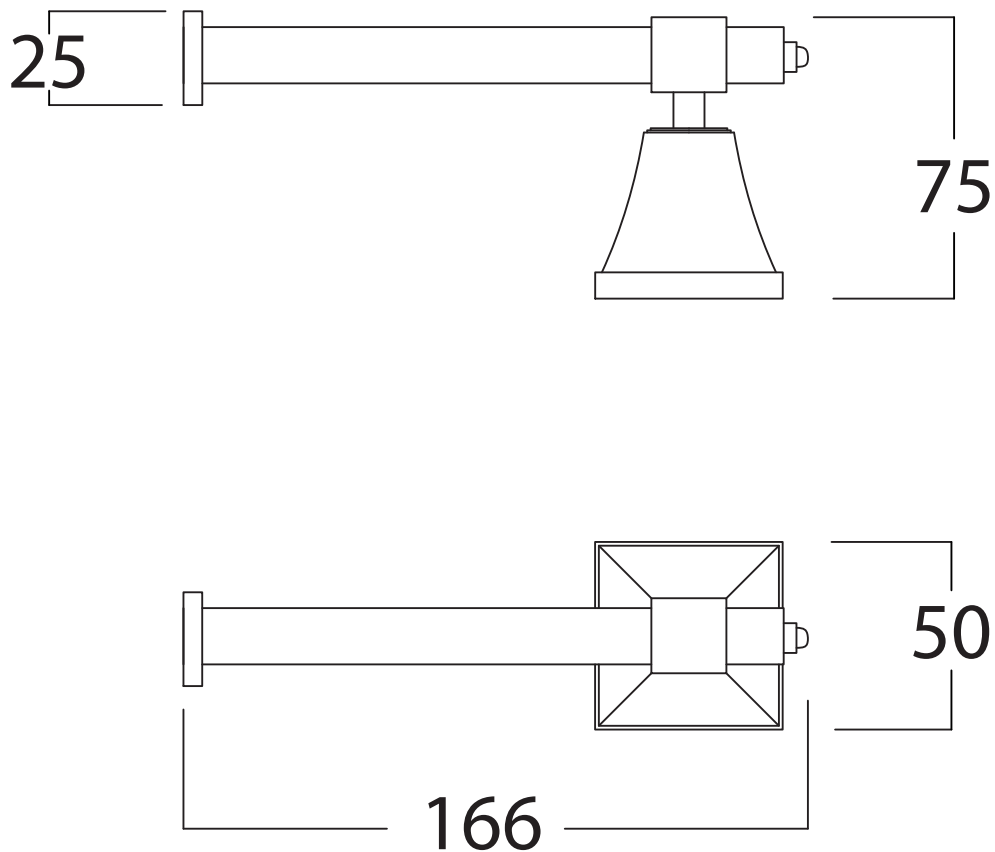

Art: Porta rotolo
Toilet roll holder

Fin: Cromo/*Chrome*
Ottone/*Brass*

Cod: TMPROT 005 CR
TMPROT 005 OT

Mat: Ottone/*Brass*

Peso/Weight:

Imballo/Package:

Misure espresse in mm / *Dimensions in millimeters*