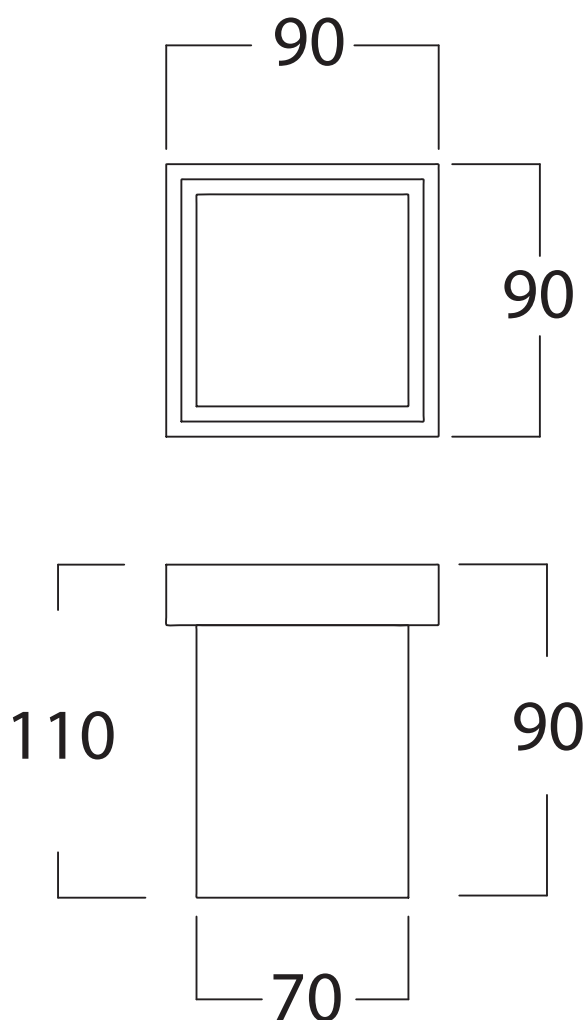

TIMELESS

Art: Bicchiere in ceramica
Ceramic cup

Fin: Bianco / *White*
Charleston Grey / *Charleston Grey*
Nero lucido / *Shiny Black*

Cod: TMBICCH 005 002
TMBICCH 005 CG
TMBICCH 005 NL

Mat: Ceramica / *Ceramic*   **Peso/Weight:**   **Imballo/Package:**

Misure espresse in mm / *Dimensions in millimeters*

BATH & BATH