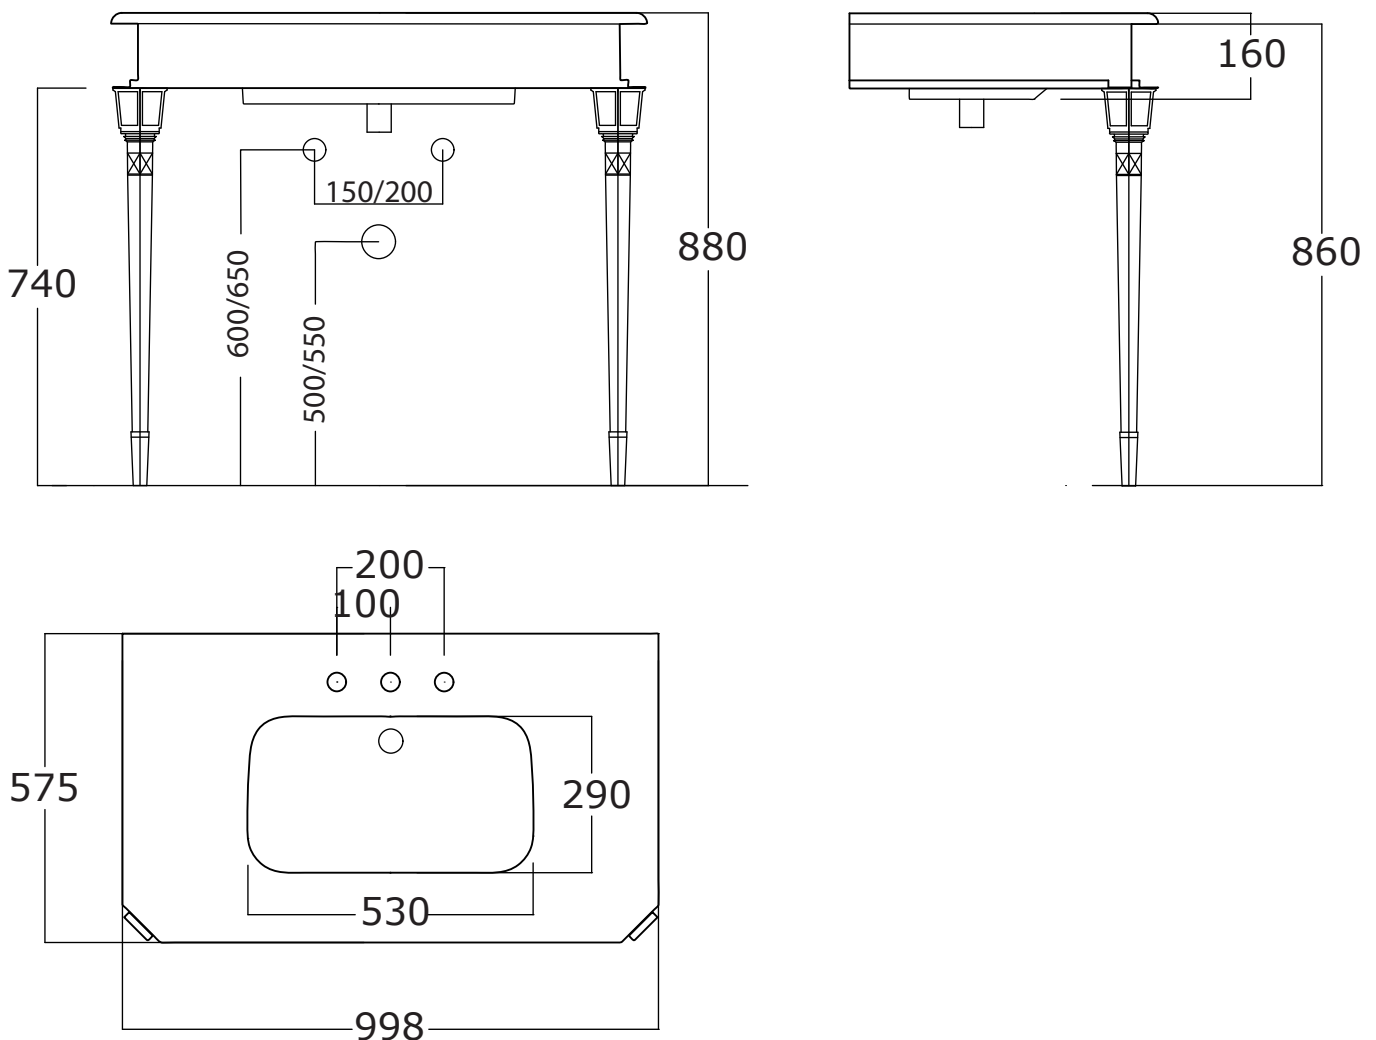

Cod: ELOISE 008 CR
 ELOISE 008 OT
 ELOISEBG 008 CR
 ELOISEBG 008 OT

Mat: Marmo, Ottone / *Marble, Brass*

Peso/Weight:
Imballo/Package:

Misure espresse in mm / *Dimensions in millimeters*

BATH & BATH

LINEA MARMO

Art: Emily - consolle portalavabo in marmo bianco gioia di carrara c/gambe quadre in metallo con lavabo sottopiano in ceramica bianca
Emily - console with top in marble, round metallic legs and under counter top basin in white ceramic.

Cod: EMILY 008 CR
 EMILY 008 OT
 EMILYNM 008 CR
 EMILYNM 008 OT

Mat: Marmo, Ottone/ *Marble, Brass*

Peso/Weight:
Imballo/Package:

Misure espresse in mm / *Dimensions in millimeters*