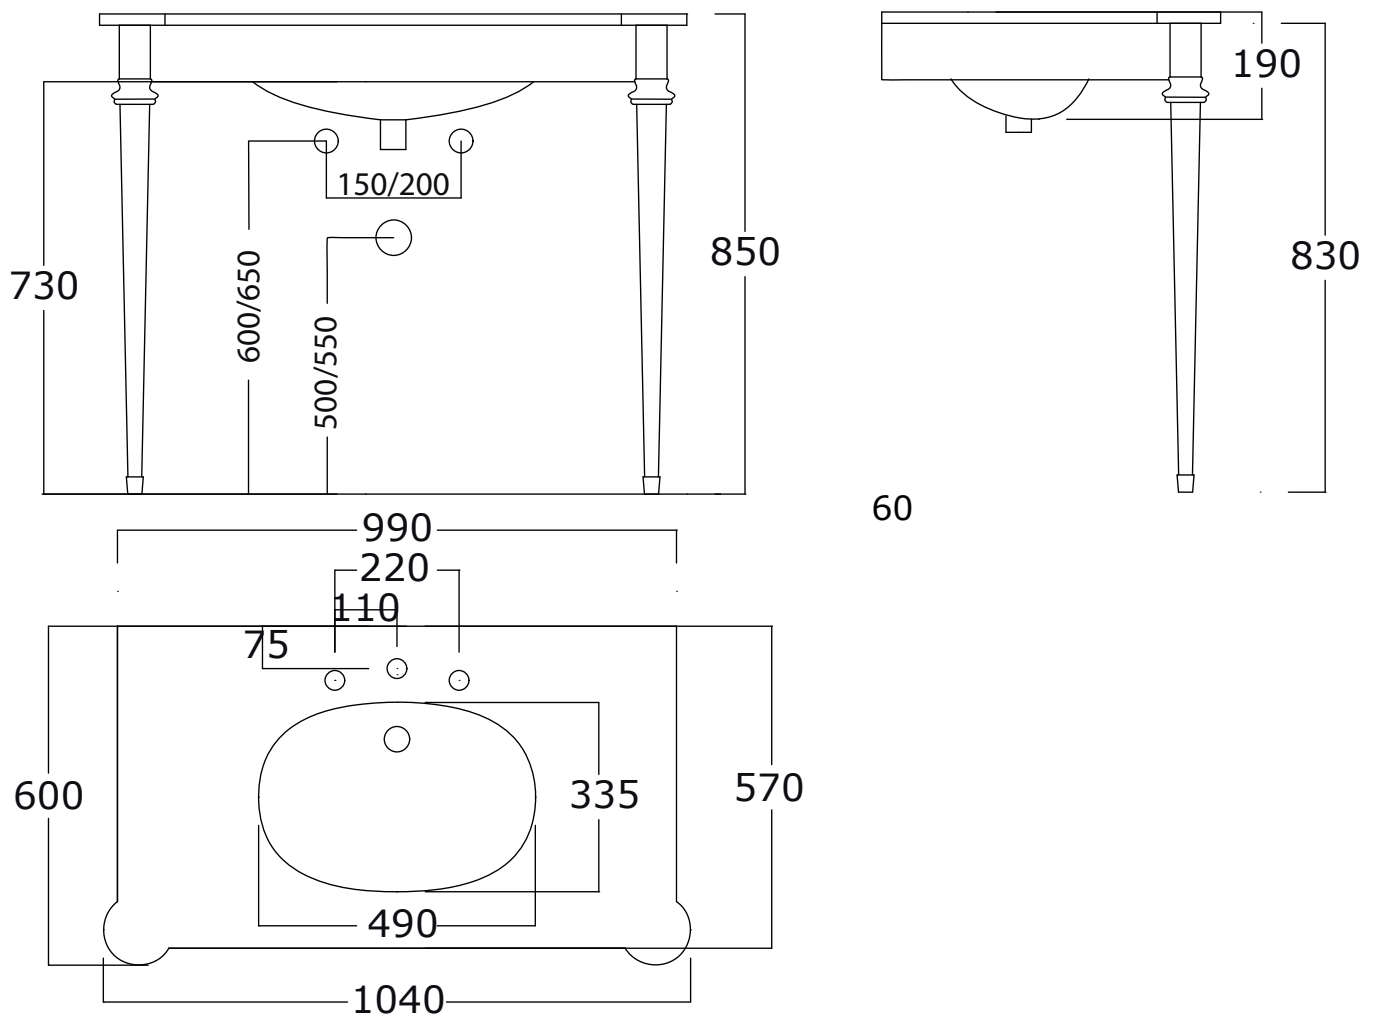

LINEA MARMO

Art: Eloise - consolle portalavabo in marmo nero marquina c/gambe tonde in metallo con lavabo sottopiano in ceramica bianca
Eloise - console with top in marble, round metallic legs and under counter top basin in white ceramic.

Cod: ELOISE 008 CR
 ELOISE 008 OT
 ELOISEBG 008 CR
 ELOISEBG 008 OT

Mat: Marmo, Ottone / *Marble, Brass*

Peso/Weight:
Imballo/Package:

Misure espresse in mm / *Dimensions in millimeters*

BATH & BATH

LINEA MARMO

Art: Emily - consolle portalavabo in marmo bianco gioia di carrara c/gambe quadre in metallo con lavabo sottopiano in ceramica bianca
Emily - console with top in marble, round metallic legs and under counter top basin in white ceramic.

Cod: EMILY 008 CR
 EMILY 008 OT
 EMILYNM 008 CR
 EMILYNM 008 OT

Mat: Marmo, Ottone/ *Marble, Brass*

Peso/Weight:
Imballo/Package:

Misure espresse in mm / *Dimensions in millimeters*