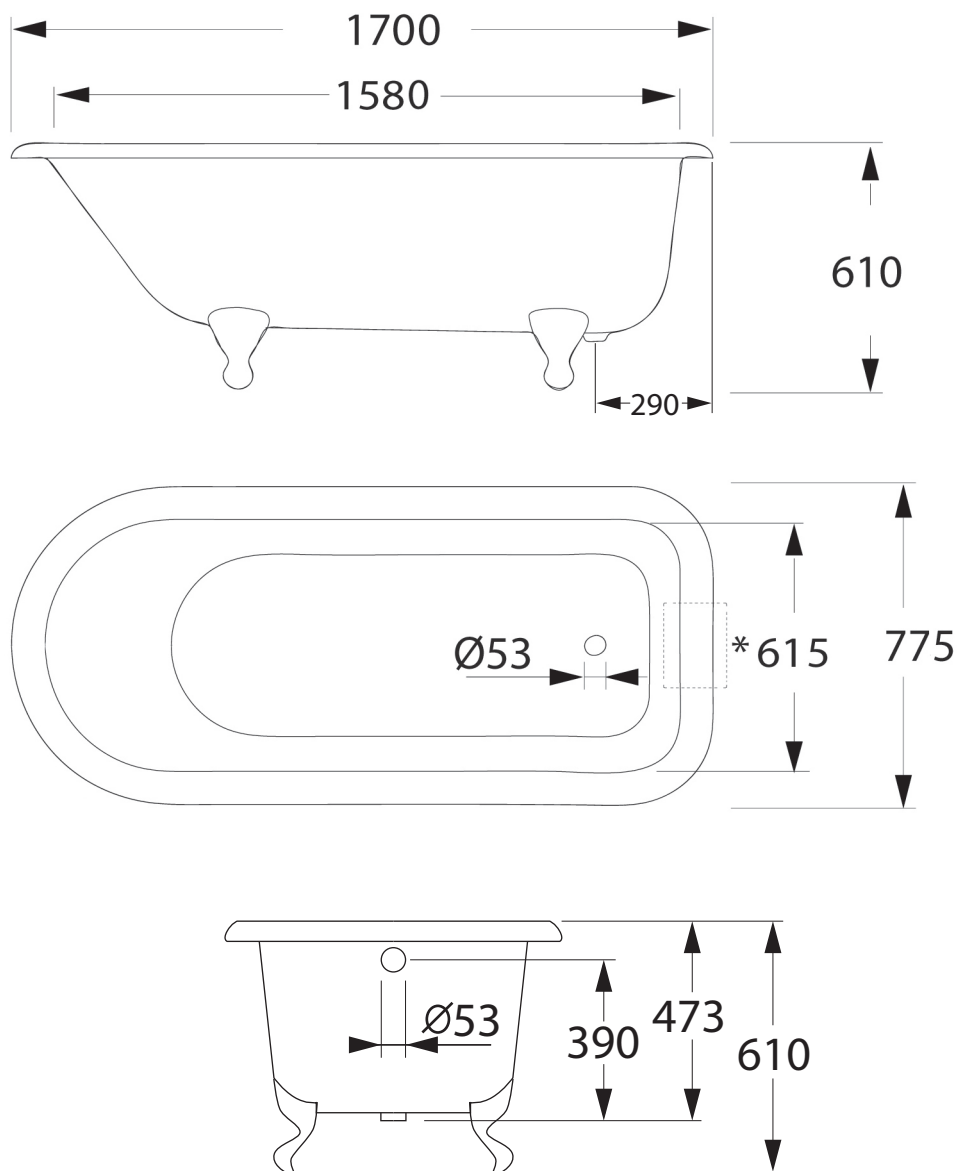

VASCHE

Art: Ascott - vasca in ghisa esterno grezzo senza fori dimensione 170x77 cm.
Ascott - cast iron bath tub with rough external surface without holes 170x77 cm.

Mod: Senza fori/*Without holes*

Cod: AS170 012 GR

Piede in ghisa - bianco/*Feet in cast - white*

PDAS1 012 002

Colonna di scarico esterna-cromo/*Exposed bath waste-chrome*

CSETC 012 CR

Colonna di scarico esterna-ottone/*Exposed bath waste-brass*

CSETC 012 OT

Mat: Ghisa/*Cast iron*

Peso/Weight:

Imballo/Package:

Misure espresse in mm / *Dimensions in millimeters*

BATH & BATH