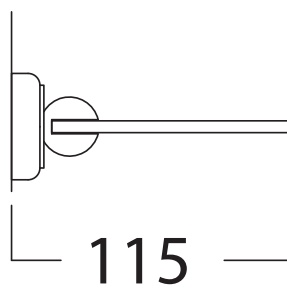

**Imballo/Package:**

Misure espresse in mm / *Dimensions in millimeters*

BATH & BATH

# CIRCLE

**Art:** Mensola in cristallo  
*Glass shelf*

**Fin:** Cromo/*Chrome*  
Ottone/*Brass*

**Cod:** CIMSLCR 005 CR  
CIMSLCR 005 OT

**Mat:** Ottone, Vetro/*Brass, Glass*

**Peso/Weight:**  
**Imballo/Package:**

Misure espresse in mm / *Dimensions in millimeters*

BATH & BATH