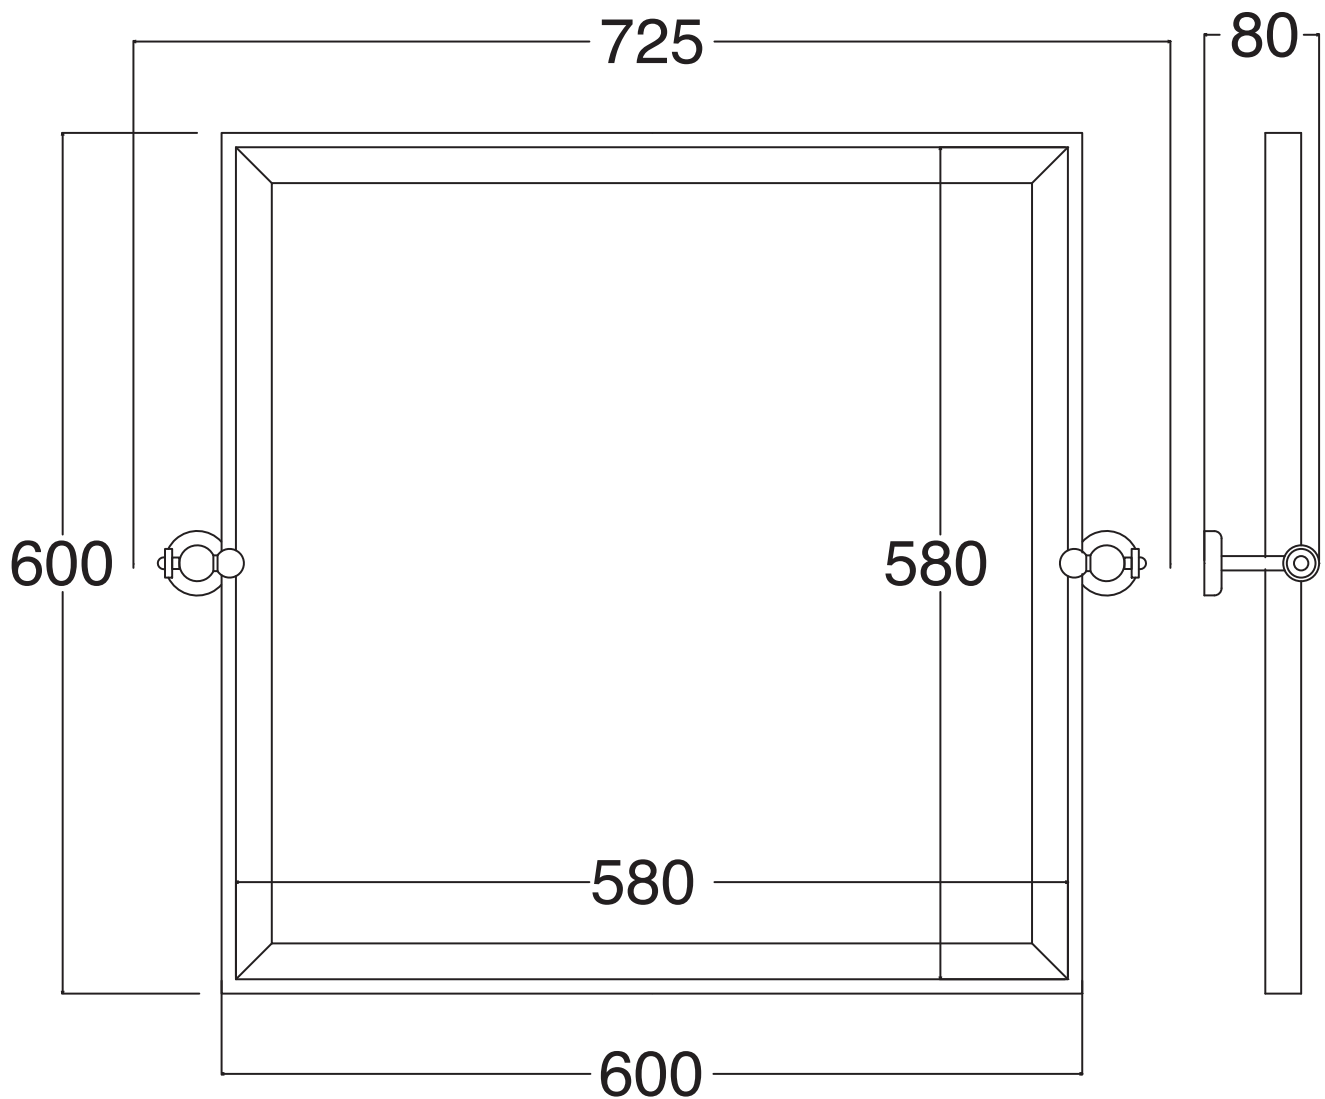

CIRCLE

Art: Specchio basculante c/cornice 60x60
Tilting mirror with frame 60x60

Fin: Cromo/*Chrome*
Ottone/*Brass*

Cod: CISBACC 005 CR
CISBACC 005 OT

Mat: Ottone, Vetro/*Brass, Glass*

Peso/Weight:
Imballo/Package:

Misure espresse in mm / *Dimensions in millimeters*

BATH & BATH