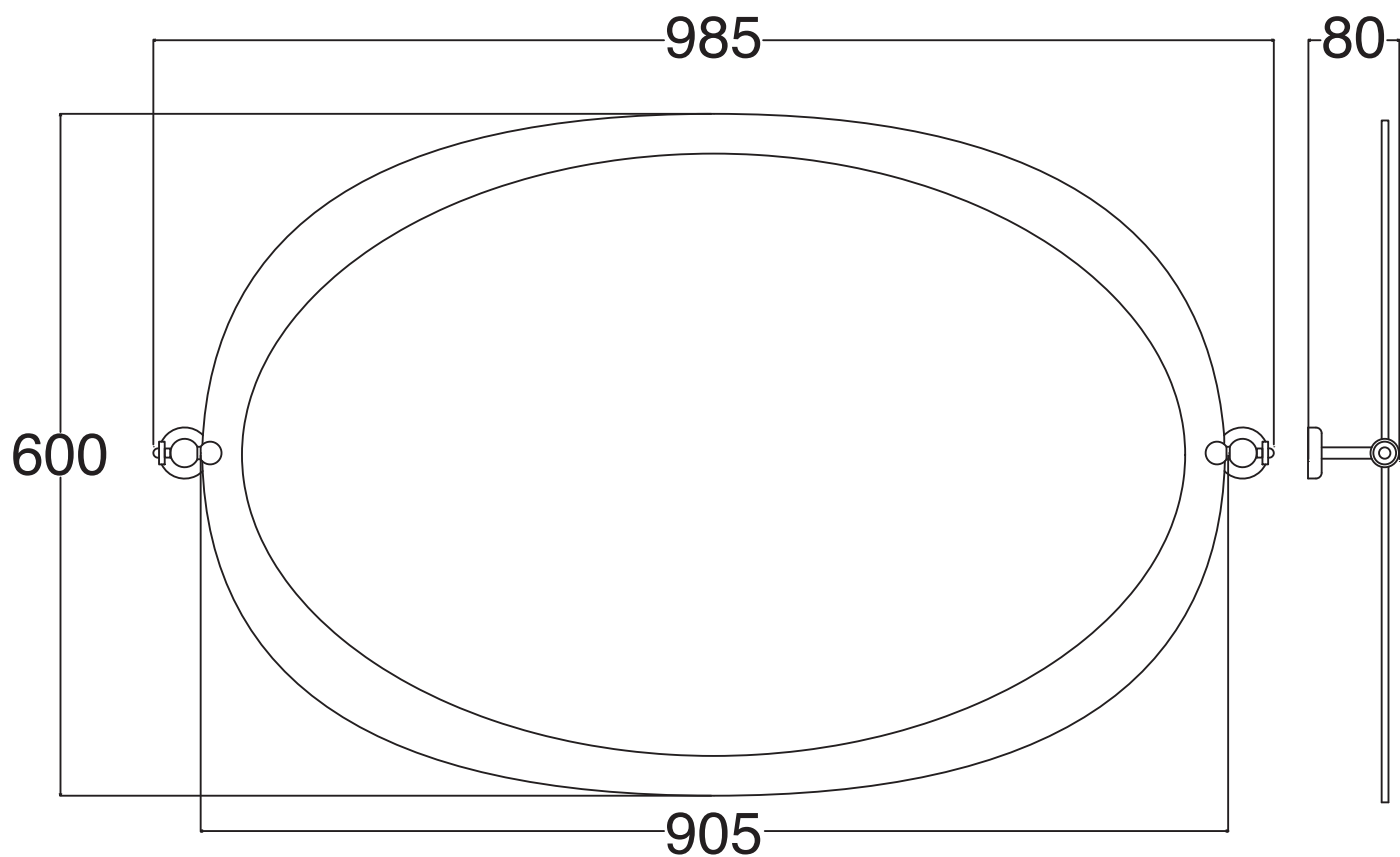

CIRCLE

Art: Specchio basculante s/cornice ovale 60x90
Oval tilting mirror without frame 60x90

Fin: Cromo/*Chrome*
Ottone/*Brass*

Cod: CISPBAOV 005 CR
CISPBAOV 005 OT

Mat: Ottone, Vetro/*Brass, Glass*

Peso/Weight:
Imballo/Package:

Misure espresse in mm / *Dimensions in millimeters*

BATH & BATH