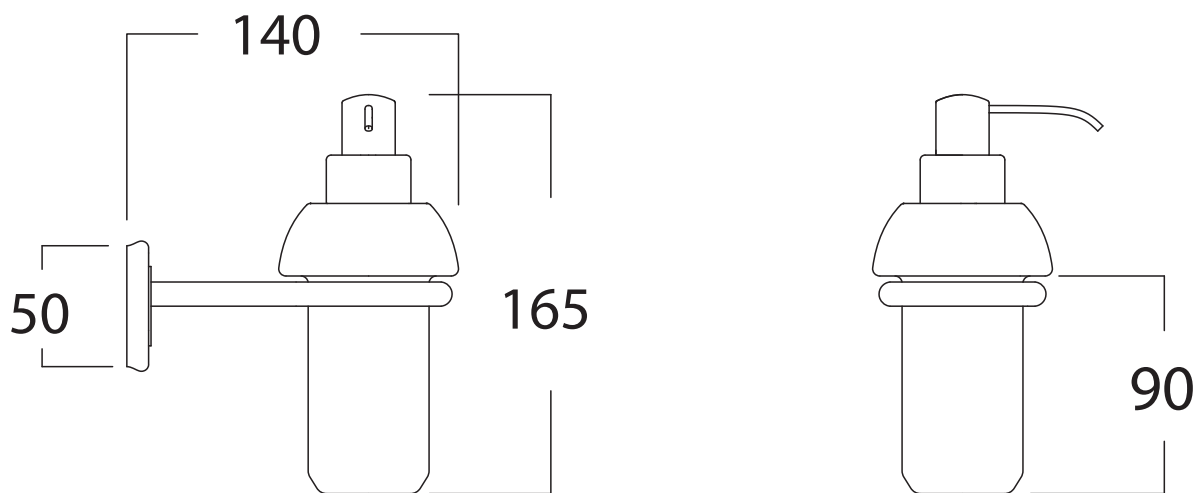

CIRCLE

Art: Porta sapone liquido con dispenser in ceramica
Ceramic dispenser for liquid soap, wall mounted

Fin: Cromo/*Chrome*
Ottone/*Brass*

Cod: CIPSAPL 005 CR
CIPSAPL 005 OT

Mat: Ceramica, Ottone/*Ceramic, Brass*

Peso/Weight:
Imballo/Package:

Misure espresse in mm / *Dimensions in millimeters*

BATH & BATH