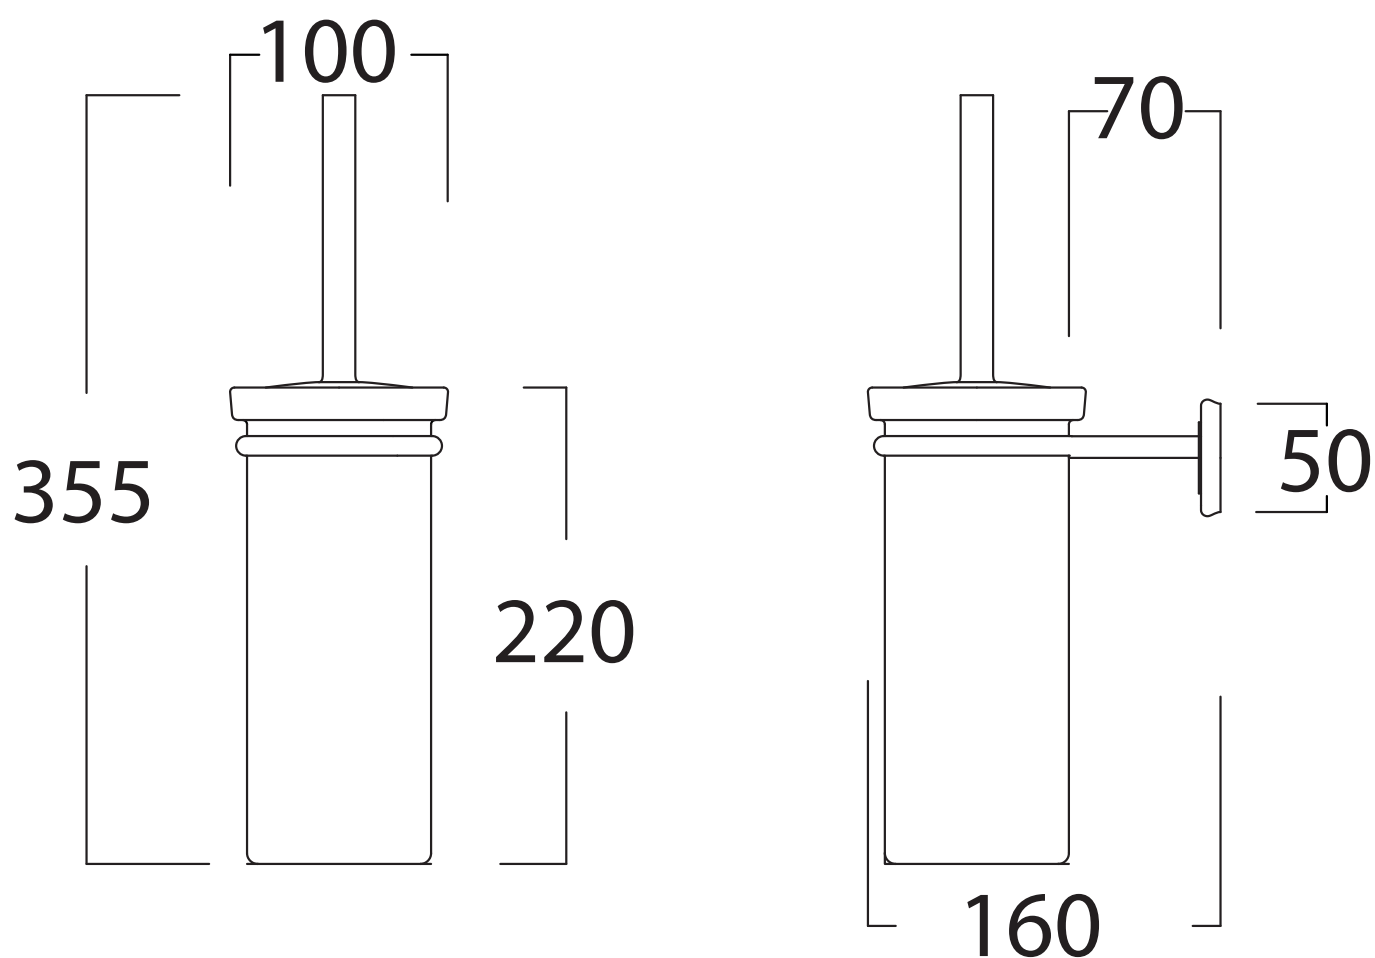

CIRCLE

Art: Porta scopino per wc con sostegno a parete
Toilet brush holder, wall mounted

Fin: Cromo/*Chrome*
Ottone/*Brass*

Cod: CIPTSCP 005 CR
CIPTSCP 005 OT

Mat: Ceramica, Ottone/*Ceramic, Brass*

Peso/Weight:
Imballo/Package:

Misure espresse in mm / *Dimensions in millimeters*

BATH & BATH