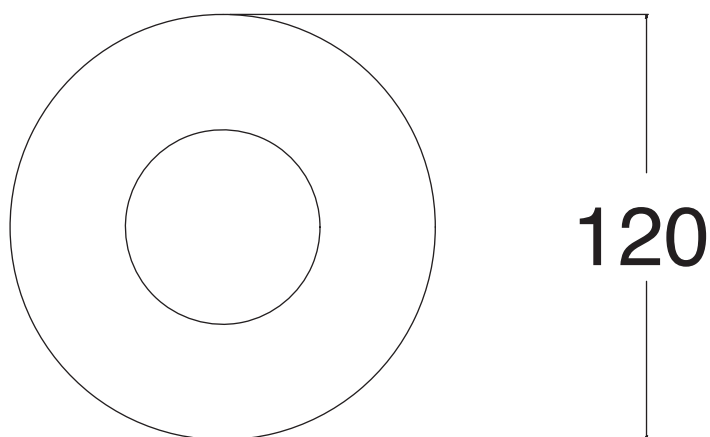

CIRCLE

Art: Piattino in ceramica
Ceramic dish

Fin: Bianco/*White*
Charleston Grey/*Charleston Grey*
Nero lucido/*Shiny Black*

Cod: CIPIATT 005 002
CIPIATT 005 CG
CIPIATT 005 NL

Mat: Ceramica/*Ceramic*

Peso/Weight:

Imballo/Package:

Misure espresse in mm / *Dimensions in millimeters*

BATH & BATH