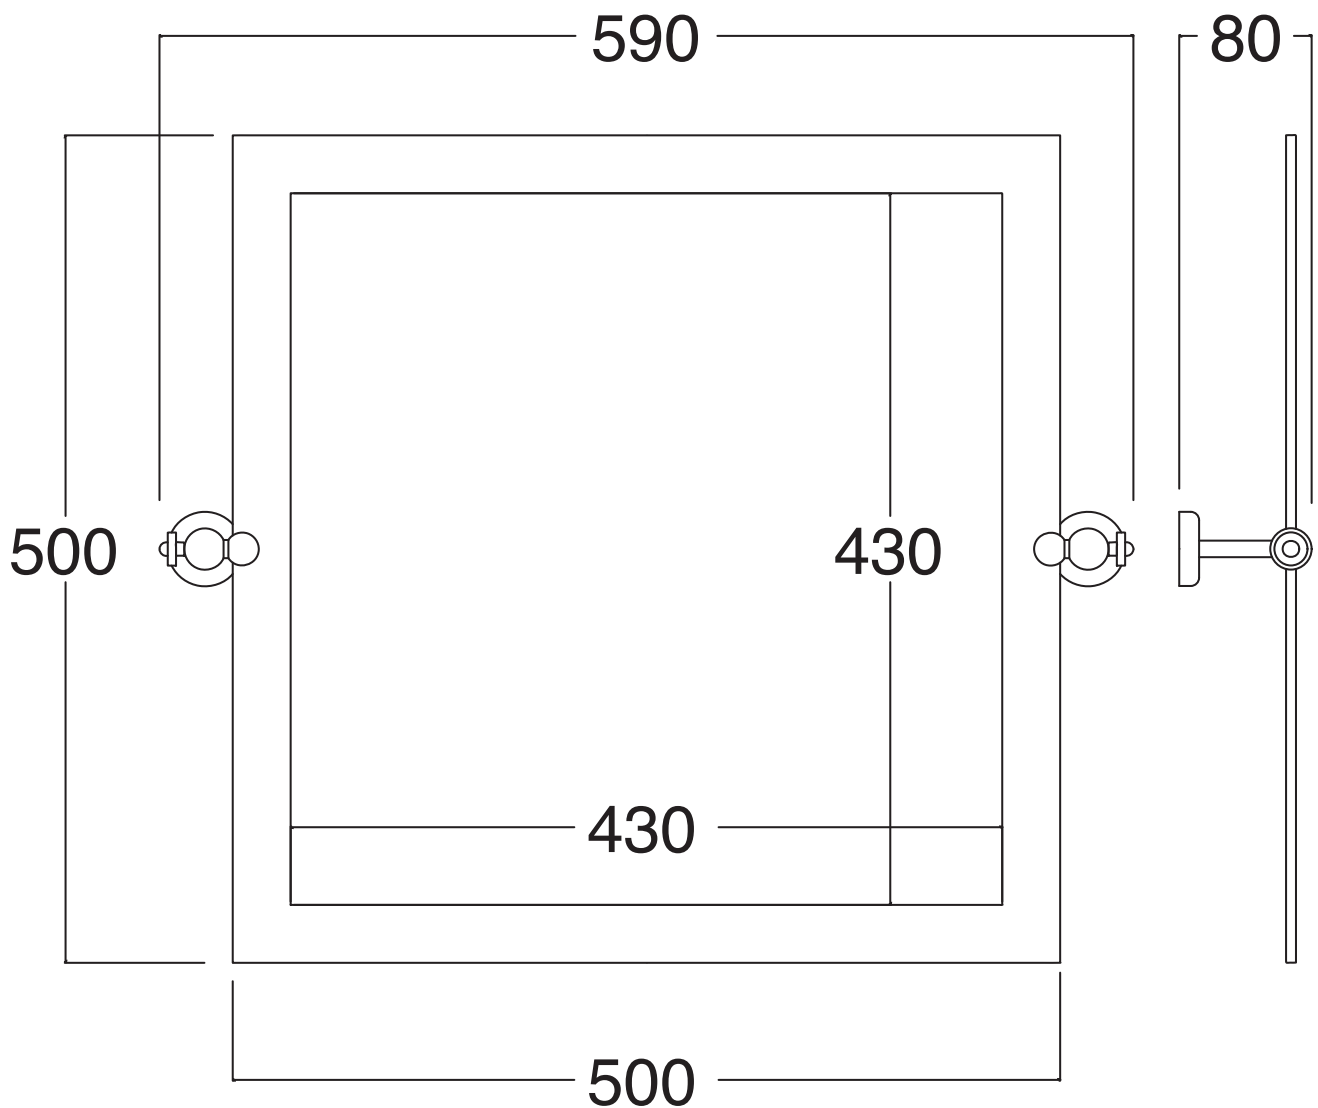

CIRCLE

Art: Specchio basculante s/cornice molato 50x50
Tilting mirror without frame with grinded edge 50x50

Fin: Cromo/*Chrome*
Ottone/*Brass*

Cod: CISBASCM 005 CR
CISBASCM 005 OT

Mat: Ottone, Vetro/*Brass, Glass*

Peso/Weight:
Imballo/Package:

Misure espresse in mm / *Dimensions in millimeters*

BATH & BATH