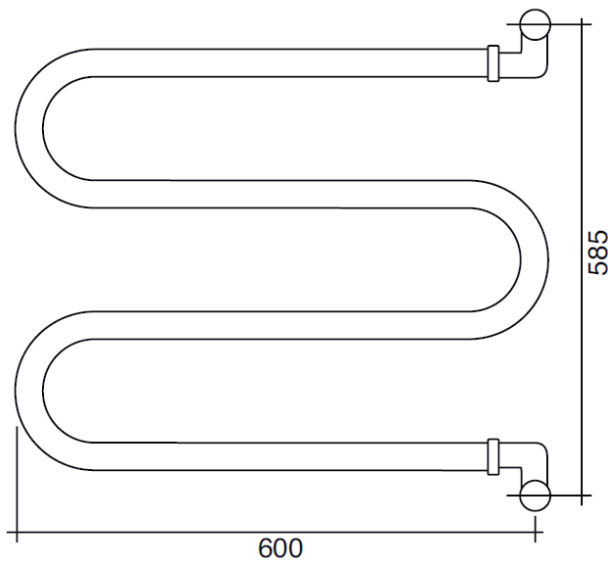

Resa termica/Rated thermal output: 300 W

Imballo/Package: 100x72x9 cm

Peso/Weight: 17,4 Kg

Misure espresse in mm / *Dimensions in millimeters*

BATH & BATH

BRENT

Art: Scaldasalviette fisso H98 cm attacchi a parete c/maniglie.
Wall-hung towel warmer with handles.

Resa termica/Rated thermal output: 267 W

Imballo/Package: 66x71x10 cm

Peso/Weight: 10,5 Kg

Misure espresse in mm / *Dimensions in millimeters*

BATH & BATH

BRENT

Art: Scaldasalviette girevole H 58 cm attacchi a parete c/maniglie.
Swivel wall-hung towel warmer with handles.

Fin: Cromo/*Chrome*
Ottone/*Brass*

Cod: BRENT6 011 CR
BRENT6 011 OT

Mat: Ottone/*Brass*

Imballo/Package: 84,5x59x8 cm

Resa termica/Rated thermal output: 106 W

Peso/Weight: 3,6 Kg

Misure espresse in mm / *Dimensions in millimeters*