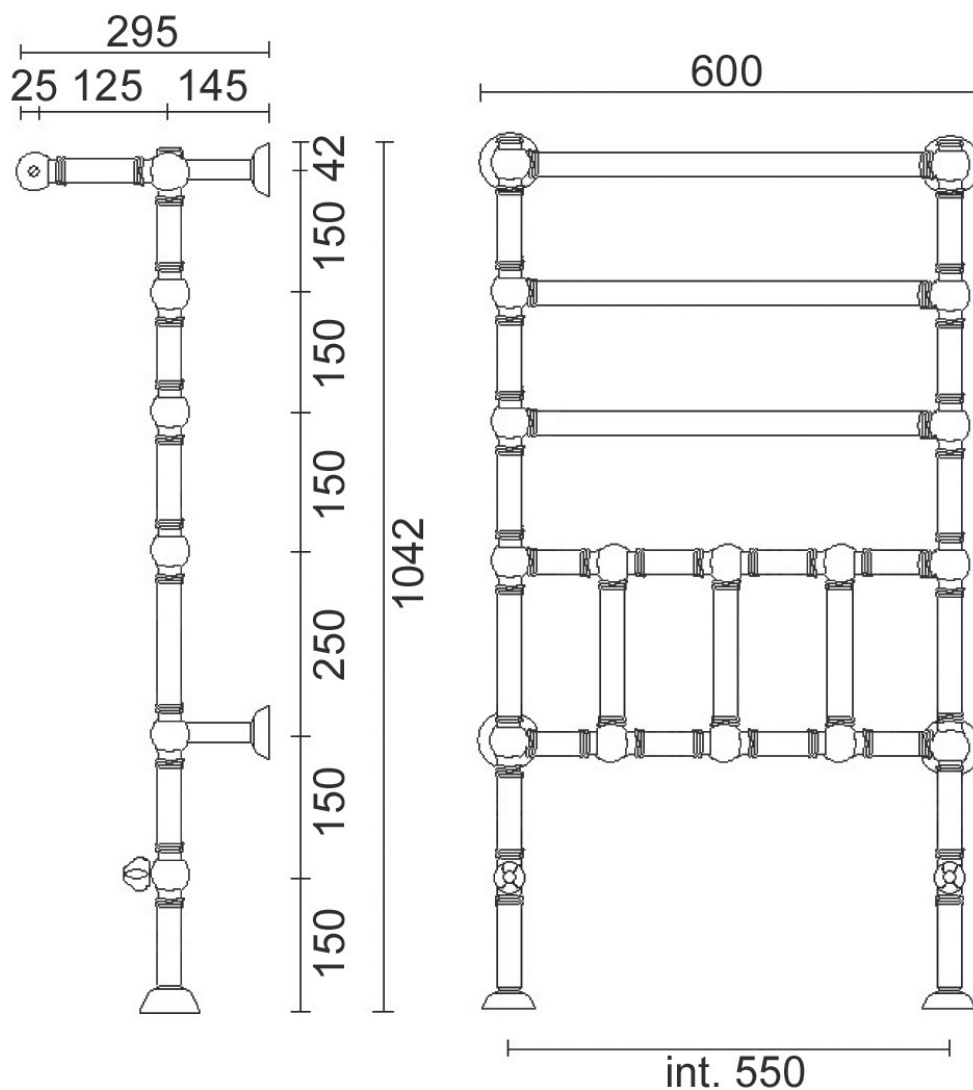

Mat: Ottone/*Brass*

Resa termica/Rated thermal output: 587 W

Imballo/Package: 102x67x29 cm

Peso/Weight: 29,2 Kg

Misure espresse in mm / *Dimensions in millimeters*

BATH & BATH

BRENT

Art: Scaldasalviette fisso H104 cm con mensola supporto a pavimento c/maniglie.
Towel warmer H 104 cm with shelf-floor support with handles.

Fin: Cromo/*Chrome*
Ottone/*Brass*

Cod: BRENT2 011 CR
BRENT2 011 OT

Mat: Ottone/*Brass*

Resa termica/Rated thermal output: 347 W

Imballo/Package: 102x67x29 cm

Peso/Weight: 27,6 Kg

Misure espresse in mm / *Dimensions in millimeters*

BATH & BATH

BRENT

Art: Scaldasalviette fisso H93 cm attacchi a parete c/maniglie.
Wall hung towel warmer H 93 cm with handles.

Fin: Cromo/*Chrome*
Ottone/*Brass*

Cod: BRENT3 011 CR
BRENT3 011 OT

Mat: Ottone/*Brass*

Resa termica/Rated thermal output: 300 W

Imballo/Package: 100x72x9 cm

Peso/Weight: 17,4 Kg

Misure espresse in mm / *Dimensions in millimeters*

BATH & BATH

BRENT

Art: Scaldasalviette fisso H98 cm attacchi a parete c/maniglie.
Wall-hung towel warmer with handles.