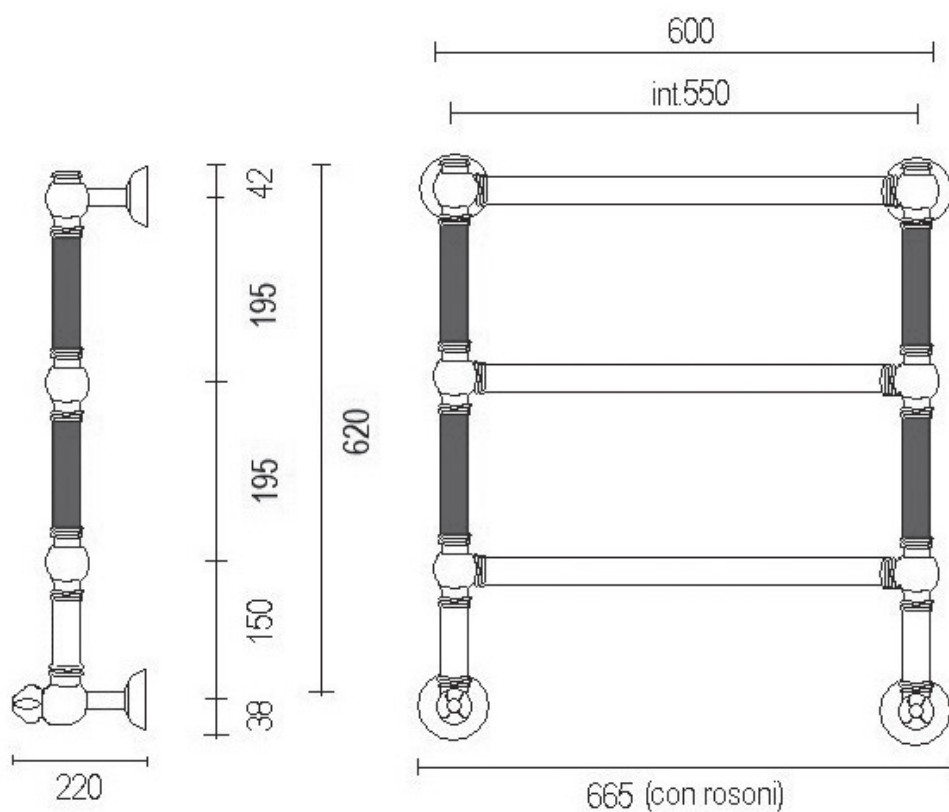

Mat: Ottone/*Brass*

Resa termica/Rated thermal output: 587 W

Imballo/Package: 102x67x29 cm

Peso/Weight: 29,2 Kg

Misure espresse in mm / *Dimensions in millimeters*

BATH & BATH

BRENT

Art: Scaldasalviette fisso H104 cm con mensola supporto a pavimento c/maniglie.
Towel warmer H 104 cm with shelf-floor support with handles.

Fin: Cromo/*Chrome*
Ottone/*Brass*

Cod: BRENT2 011 CR
BRENT2 011 OT

Mat: Ottone/*Brass*

Resa termica/Rated thermal output: 347 W

Imballo/Package: 102x67x29 cm

Peso/Weight: 27,6 Kg

Misure espresse in mm / *Dimensions in millimeters*

Resa termica/Rated thermal output: 300 W

Imballo/Package: 100x72x9 cm

Peso/Weight: 17,4 Kg

Misure espresse in mm / *Dimensions in millimeters*

BATH & BATH

BRENT

Art: Scaldasalviette fisso H98 cm attacchi a parete c/maniglie.
Wall-hung towel warmer with handles.

Resa termica/Rated thermal output: 267 W

Imballo/Package: 66x71x10 cm

Peso/Weight: 10,5 Kg

Misure espresse in mm / *Dimensions in millimeters*

BATH & BATH

BRENT

Art: Scaldasalviette girevole H 58 cm attacchi a parete c/maniglie.
Swivel wall-hung towel warmer with handles.