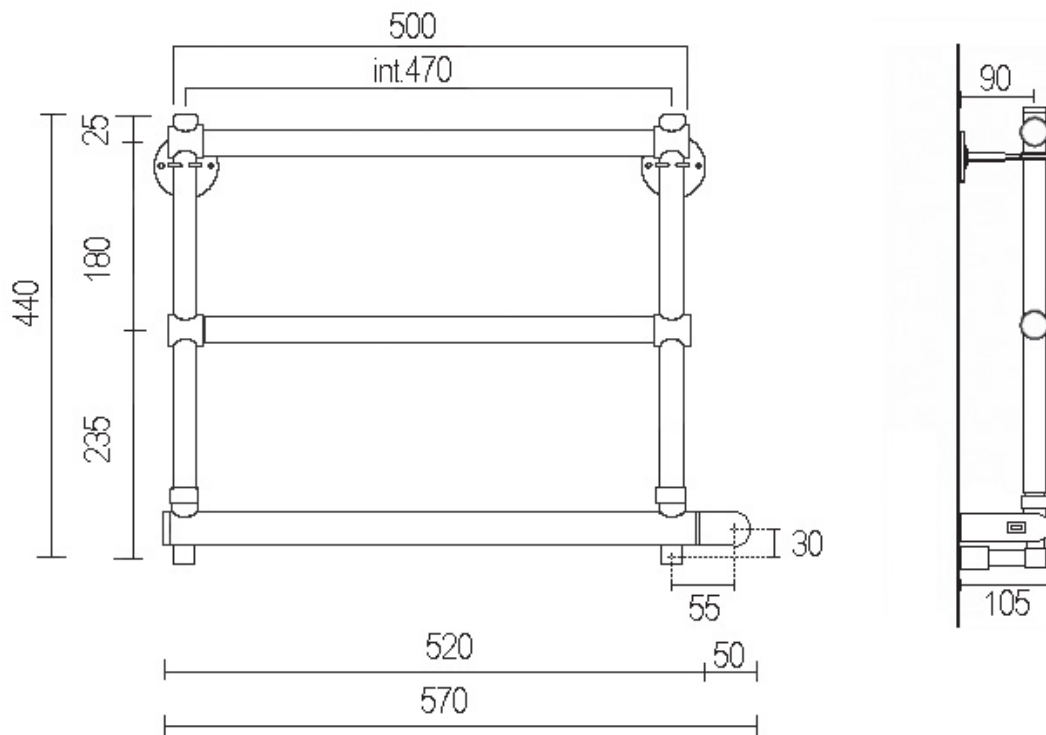

BRENT

Art: Scaldasalviette fisso H 44 cm attacchi a parete (solo funzionamento elettrico - A 220 V).
Wall-hung towel warmer with handles with electric only operation at 220v.

Fin: Cromo/*Chrome*
Ottone/*Brass*

Cod: BRENT7 011 CR
BRENT7 011 OT

Mat: Ottone/*Brass*

Imballo/Package:

Resa termica/Rated thermal output: 117 W

Peso/Weight: 4,4 Kg

Misure espresse in mm / *Dimensions in millimeters*

BATH & BATH