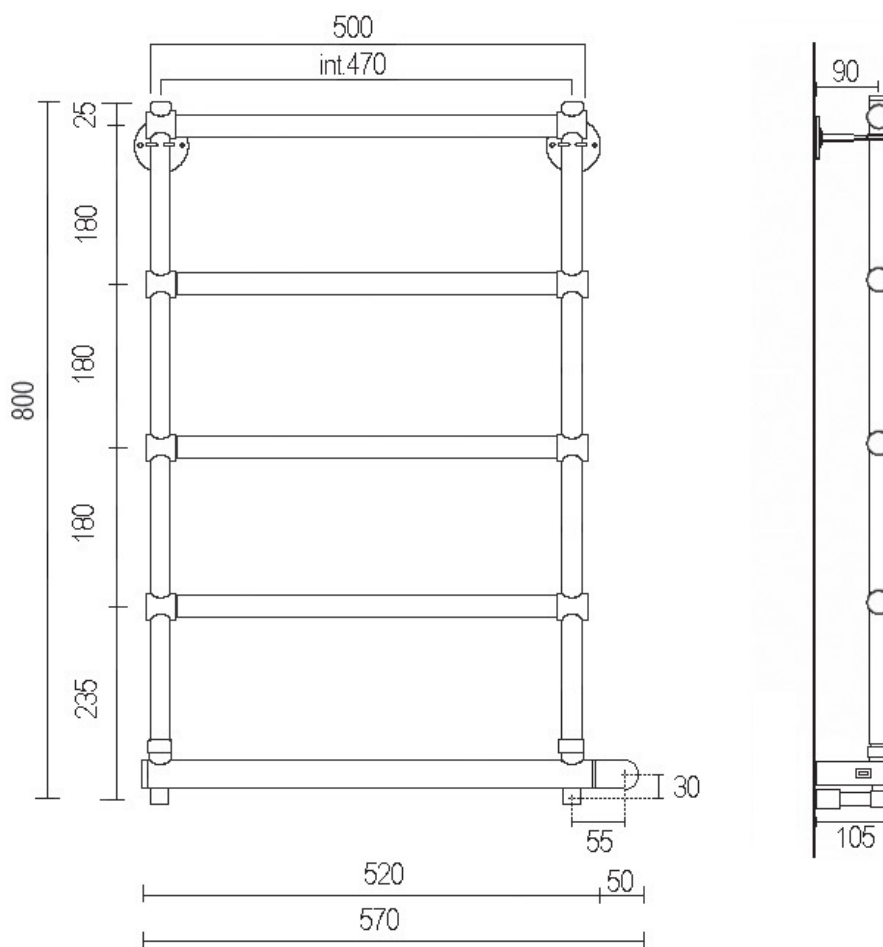

BRENT

Art: Scaldasalviette fisso H 80 cm attacchi a parete (solo funzionamento elettrico - A 220 V).
Wall-hung towel warmer with handles with electric only operation at 220v.

Fin: Cromo/*Chrome*
Ottone/*Brass*

Cod: BRENT9 011 CR
BRENT9 011 OT

Mat: Ottone/*Brass*

Resa termica/Rated thermal output: 195 W

Imballo/Package:

Peso/Weight: 16,8 Kg

Misure espresse in mm / *Dimensions in millimeters*

BATH & BATH