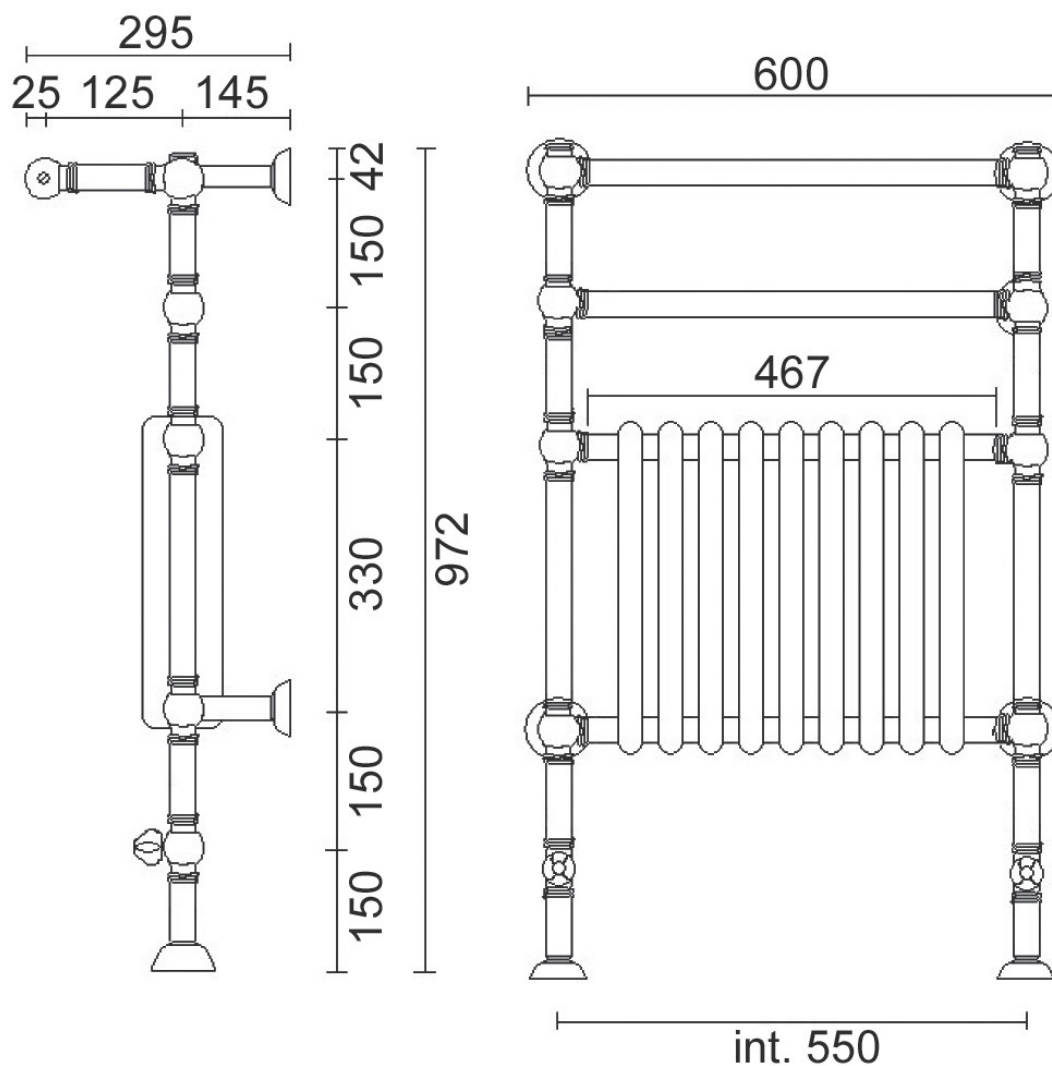

BRENT

Art: Scaldasalviette fisso H97 cm radiatore bianco e supporto a pavimento c/maniglie.
Towel warmer H 97 cm with white heater floor support with handles.

Fin: Cromo/*Chrome*
Ottone/*Brass*

Cod: BRENT1 011 CR
BRENT1 011 OT

Mat: Ottone/*Brass*

Resa termica/Rated thermal output: 587 W

Imballo/Package: 102x67x29 cm

Peso/Weight: 29,2 Kg

Misure espresse in mm / *Dimensions in millimeters*

BATH & BATH

BRENT

Art: Scaldasalviette fisso H104 cm con mensola supporto a pavimento c/maniglie.
Towel warmer H 104 cm with shelf-floor support with handles.

Fin: Cromo/*Chrome*
Ottone/*Brass*

Cod: BRENT2 011 CR
BRENT2 011 OT

Mat: Ottone/*Brass*

Resa termica/Rated thermal output: 347 W

Imballo/Package: 102x67x29 cm

Peso/Weight: 27,6 Kg

Misure espresse in mm / *Dimensions in millimeters*

Resa termica/Rated thermal output: 300 W

Imballo/Package: 100x72x9 cm

Peso/Weight: 17,4 Kg

Misure espresse in mm / *Dimensions in millimeters*

BATH & BATH

BRENT

Art: Scaldasalviette fisso H98 cm attacchi a parete c/maniglie.
Wall-hung towel warmer with handles.