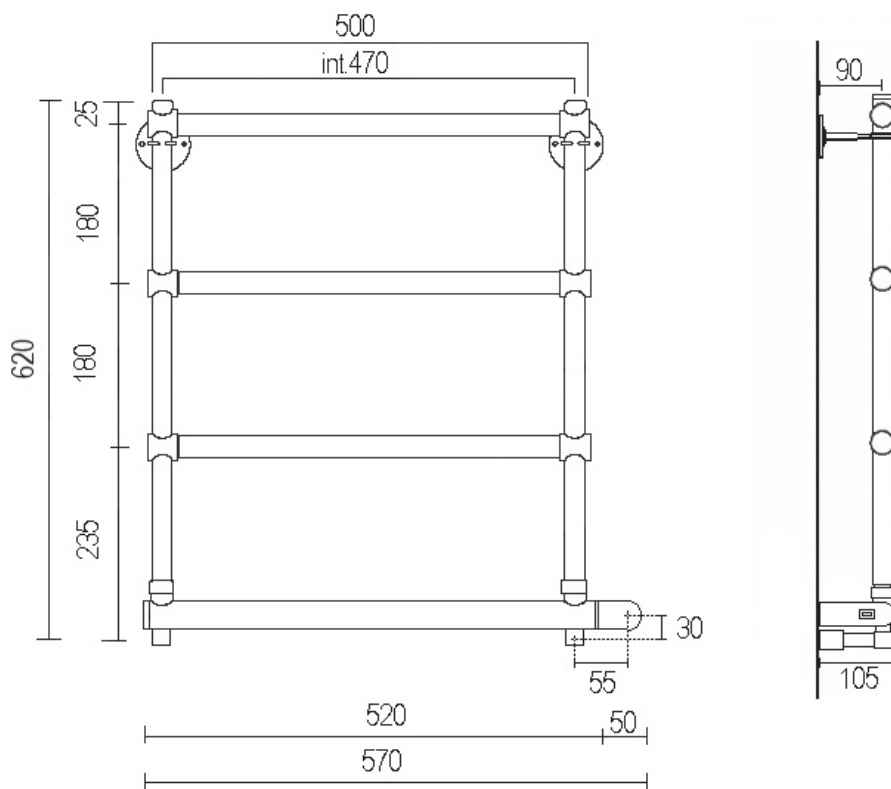

BRENT

Art: Scaldasalviette fisso H 62 cm attacchi a parete (solo funzionamento elettrico - A 220 V).
Wall-hung towel warmer with handles with electric only operation at 220v.

Fin: Cromo/*Chrome*
Ottone/*Brass*

Cod: BRENT8 011 CR
BRENT8 011 OT

Mat: Ottone/*Brass*

Resa termica/Rated thermal output: 156 W

Imballo/Package:

Peso/Weight: 14,4 Kg

Misure espresse in mm / *Dimensions in millimeters*

BATH & BATH