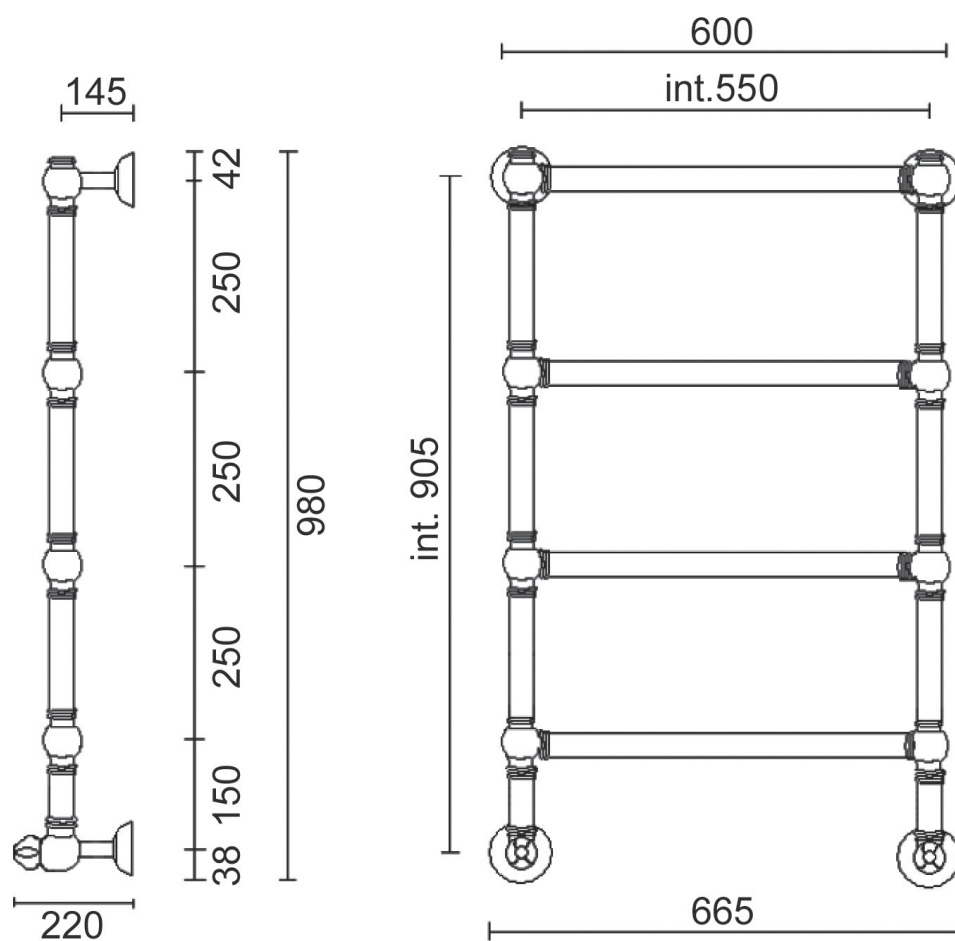

BRENT

Art: Scaldasalviette fisso H98 cm attacchi a parete c/maniglie.
Wall-hung towel warmer with handles.

Fin: Cromo/*Chrome*
Ottone/*Brass*

Cod: BRENT4 011 CR
BRENT4 011 OT

Mat: Ottone/*Brass*

Resa termica/Rated thermal output: 267 W

Imballo/Package:

Peso/Weight: 15,2 Kg

Misure espresse in mm / *Dimensions in millimeters*

BATH & BATH