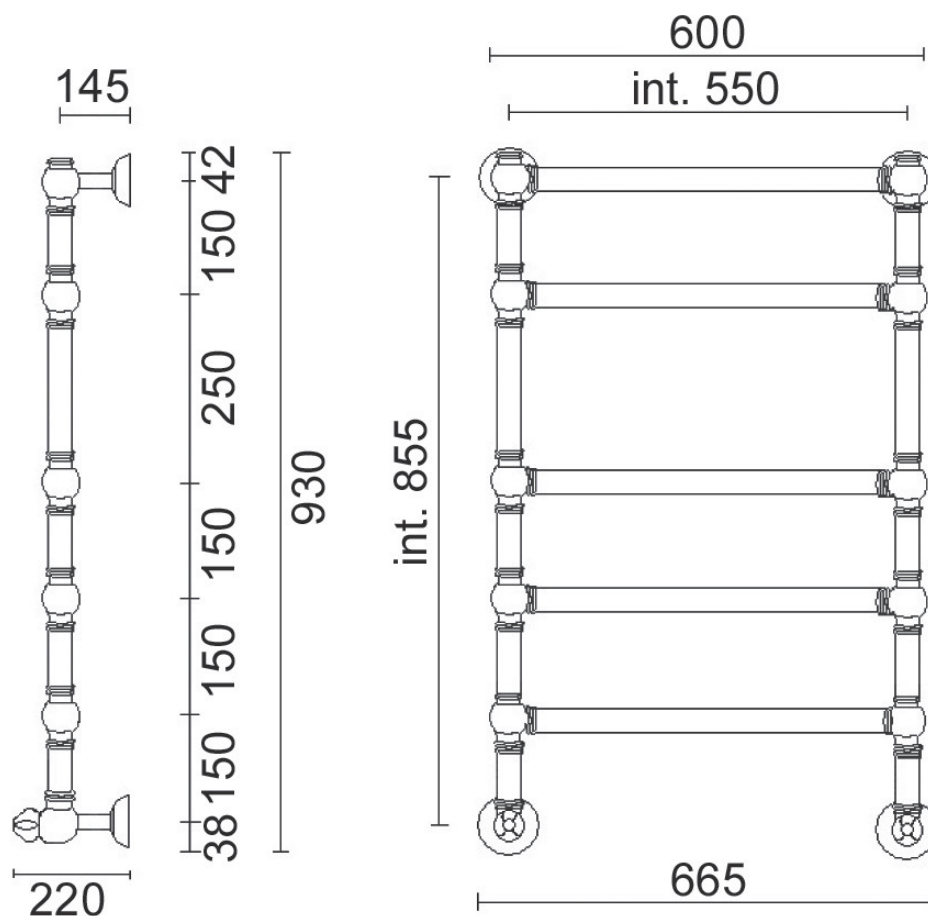

Mat: Ottone/*Brass*

Resa termica/Rated thermal output: 587 W

Imballo/Package: 102x67x29 cm

Peso/Weight: 29,2 Kg

Misure espresse in mm / *Dimensions in millimeters*

BATH & BATH

BRENT

Art: Scaldasalviette fisso H104 cm con mensola supporto a pavimento c/maniglie.
Towel warmer H 104 cm with shelf-floor support with handles.

Fin: Cromo/*Chrome*
Ottone/*Brass*

Cod: BRENT2 011 CR
BRENT2 011 OT

Mat: Ottone/*Brass*

Resa termica/Rated thermal output: 347 W

Imballo/Package: 102x67x29 cm

Peso/Weight: 27,6 Kg

Misure espresse in mm / *Dimensions in millimeters*

BATH & BATH

BRENT

Art: Scaldasalviette fisso H93 cm attacchi a parete c/maniglie.
Wall hung towel warmer H 93 cm with handles.

Fin: Cromo/*Chrome*
Ottone/*Brass*

Cod: BRENT3 011 CR
BRENT3 011 OT

Mat: Ottone/*Brass*

Resa termica/Rated thermal output: 300 W

Imballo/Package: 100x72x9 cm

Peso/Weight: 17,4 Kg

Misure espresse in mm / *Dimensions in millimeters*

BATH & BATH

BRENT

Art: Scaldasalviette fisso H98 cm attacchi a parete c/maniglie.
Wall-hung towel warmer with handles.