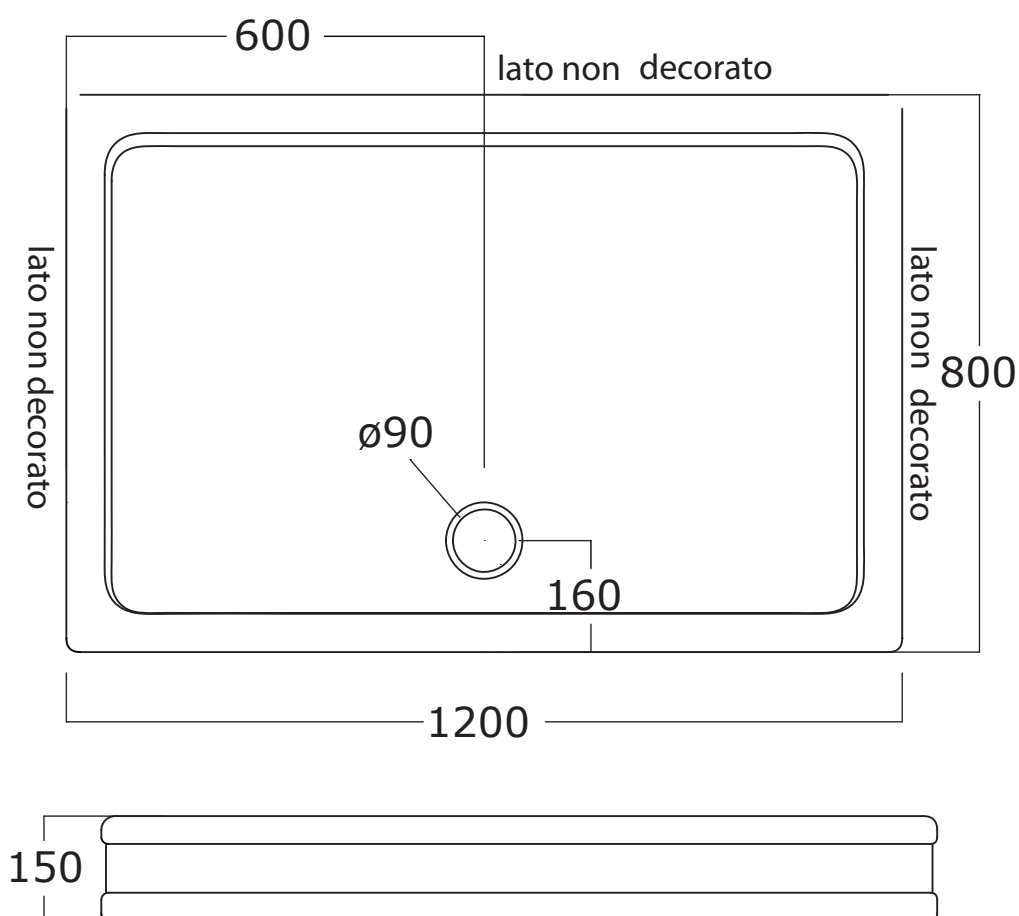

PIATTI DOCCIA DEVON

Art: Piatto doccia 80x120 “in nicchia”.
Built shower tray 80x120 without antislip surface.

Fin: bianco / *white*
nero lucido / *shiny black*
charleston grey / *charleston grey*

Cod: PD120CE 004 002
PD120CE 004 NL
PD120CE 004 CG

Mat: Ceramica / *Ceramic*

Peso/Weight:

Imballo/Package:

Misure espresse in mm / *Dimensions in millimeters*

BATH & BATH