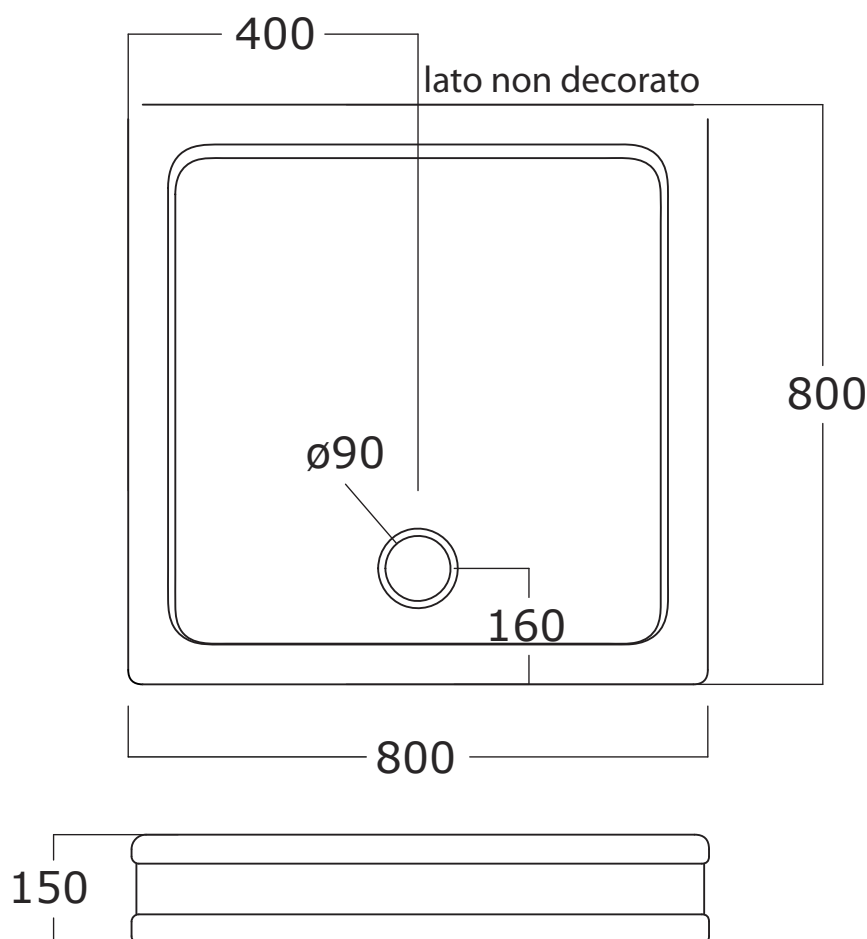

PIATTI DOCCIA DEVON

Art: Piatto doccia 80x80 parete.
Wall shower tray 80x80 without antislip surface.

Fin: bianco / *white*
nero lucido / *shiny black*
charleston grey / *charleston grey*

Cod: PD80PA 004 002
PD80PA 004 NL
PD80PA 004 CG

Mat: Ceramica / *Ceramic*

Peso/Weight:

Imballo/Package:

Misure espresse in mm / *Dimensions in millimeters*

BATH & BATH