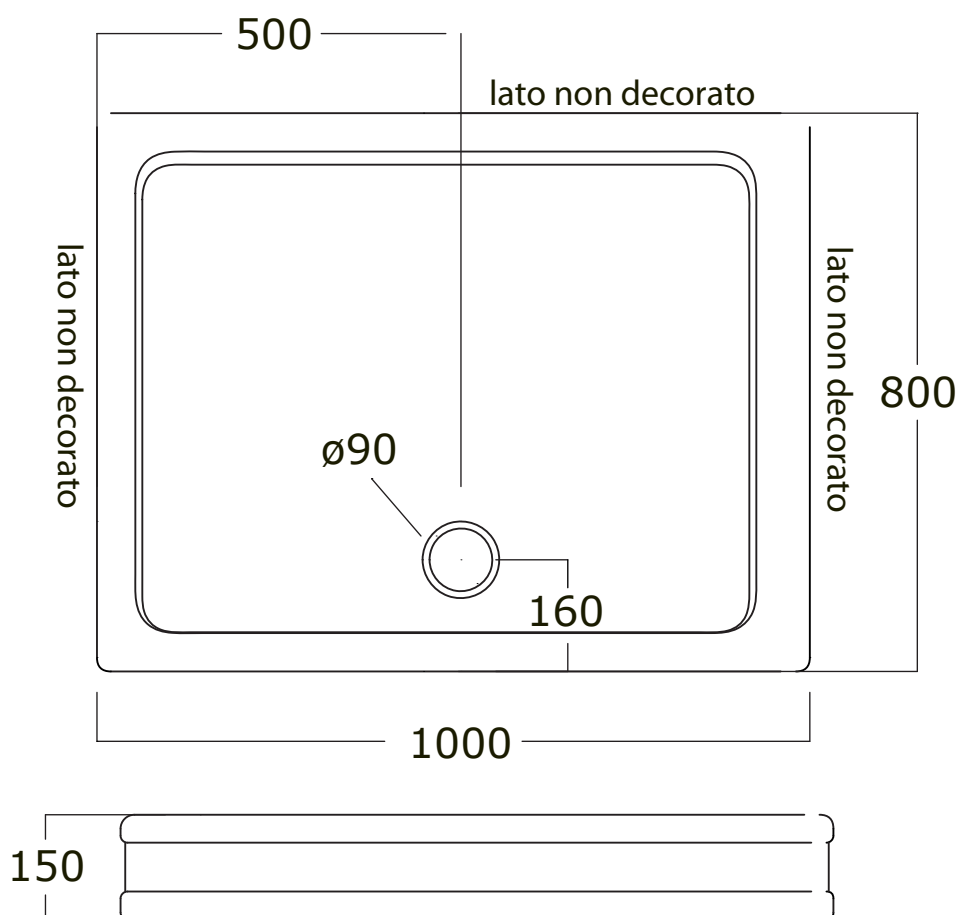

PIATTI DOCCIA DEVON

Art: Piatto doccia 80x100 “in nicchia” decoro antiscivolo.
Built shower tray 80x100 with antislip surface.

Fin: bianco / *white*
nero lucido / *shiny black*
charleston grey / *charleston grey*

Cod: PD100CE 004 002DA
PD100CE 004 NL DA
PD100CE 004 CG DA

Mat: Ceramica / *Ceramic*

Peso/Weight:

Imballo/Package:

Misure espresse in mm / *Dimensions in millimeters*