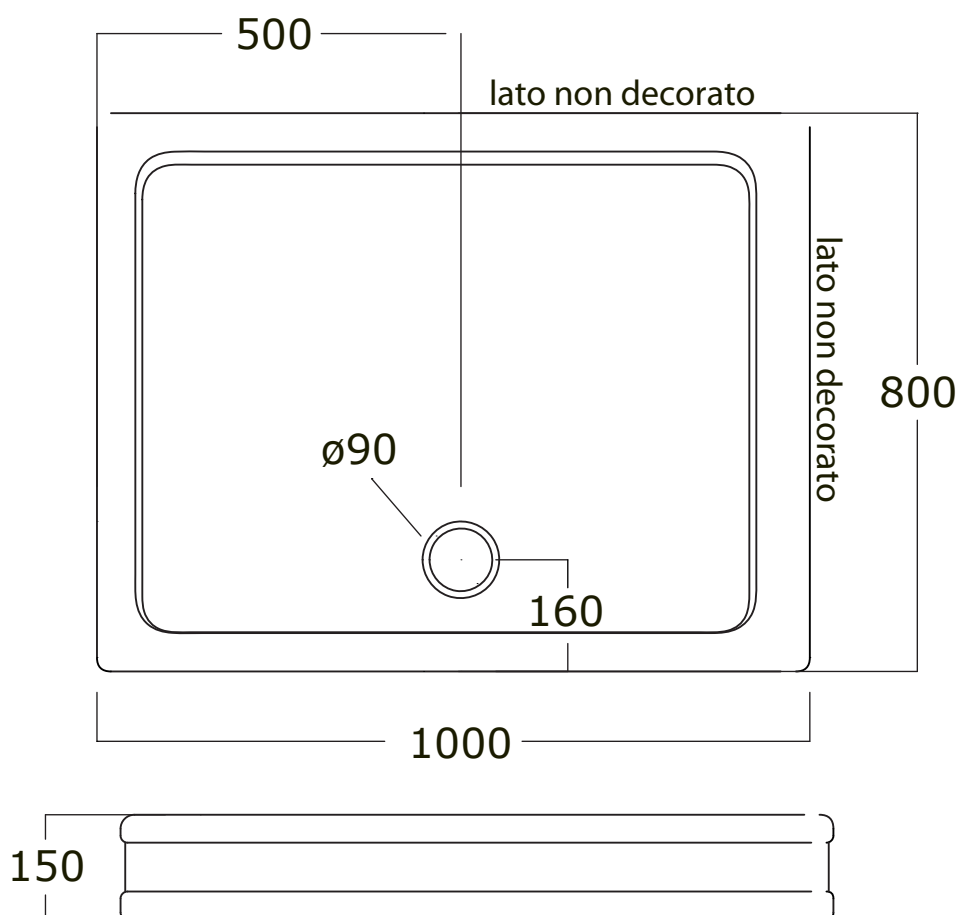

Mat: Ceramica / *Ceramic*

Peso/Weight:

Imballo/Package:

Misure espresse in mm / *Dimensions in millimeters*

PIATTI DOCCIA DEVON

Art: Piatto doccia 80x80 sinistro.
Shower tray 80x80 decorated on the left side without antislip surface.

Cod: PD100CE 004 002
PD100CE 004 NL
PD100CE 004 CG

Mat: Ceramica / *Ceramic*

Peso/Weight:

Imballo/Package:

Misure espresse in mm / *Dimensions in millimeters*

BATH & BATH

PIATTI DOCCIA DEVON

Art: Piatto doccia 80x100 sinistro.

Shower tray 80x100 decorated on the left side without antislip surface.

Fin: bianco / *white*
nero lucido / *shiny black*
charleston grey / *charleston grey*

Cod: PD100SX 004 002
PD100SX 004 NL
PD100SX 004 CG

Mat: Ceramica / *Ceramic*

Peso/Weight:

Imballo/Package:

Misure espresse in mm / *Dimensions in millimeters*

BATH & BATH

PIATTI DOCCIA DEVON

Art: Piatto doccia 80x100 destro.
Shower tray 80x100 decorated on the right side without antislip surface.