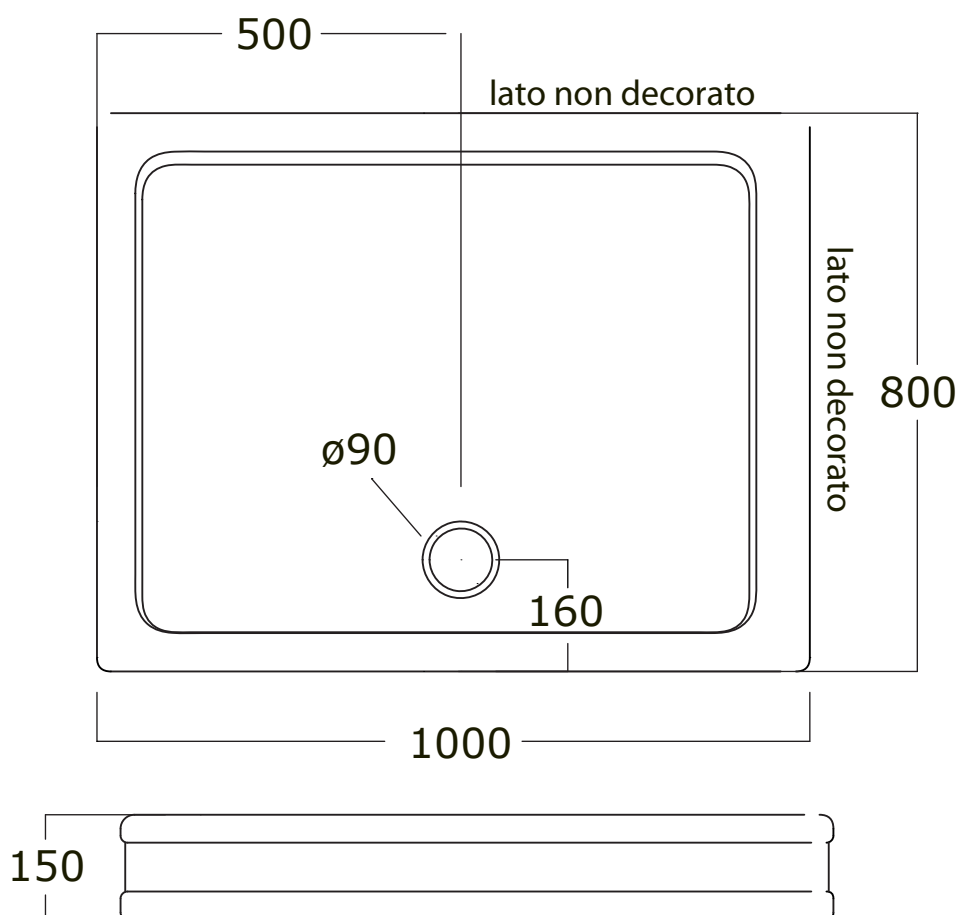

Mat: Ceramica / *Ceramic*

Peso/Weight:

Imballo/Package:

Misure espresse in mm / *Dimensions in millimeters*

PIATTI DOCCIA DEVON

Art: Piatto doccia 80x80 sinistro.
Shower tray 80x80 decorated on the left side without antislip surface.

Mat: Ceramica / *Ceramic*

Peso/Weight:

Imballo/Package:

Misure espresse in mm / *Dimensions in millimeters*

BATH & BATH

PIATTI DOCCIA DEVON

Art: Piatto doccia 80x100 “in nicchia” decoro antiscivolo.
Built shower tray 80x100 with antislip surface.

PIATTI DOCCIA DEVON

Art: Piatto doccia 80x100 sinistro, decoro antiscivolo.
Shower tray 80x100 decorated on the left side, with antislip surface.

Fin: bianco / *white*
nero lucido / *shiny black*
charleston grey / *charleston grey*

Cod: PD100SX 004 002DA
PD100SX 004 NL DA
PD100SX 004 CG DA

Mat: Ceramica / *Ceramic*

Peso/Weight:

Imballo/Package:

Misure espresse in mm / *Dimensions in millimeters*

BATH & BATH

PIATTI DOCCIA DEVON

Art: Piatto doccia 80x100 destro, decoro antiscivolo.
Shower tray 80x100 decorated on the right side, with antislip surface.