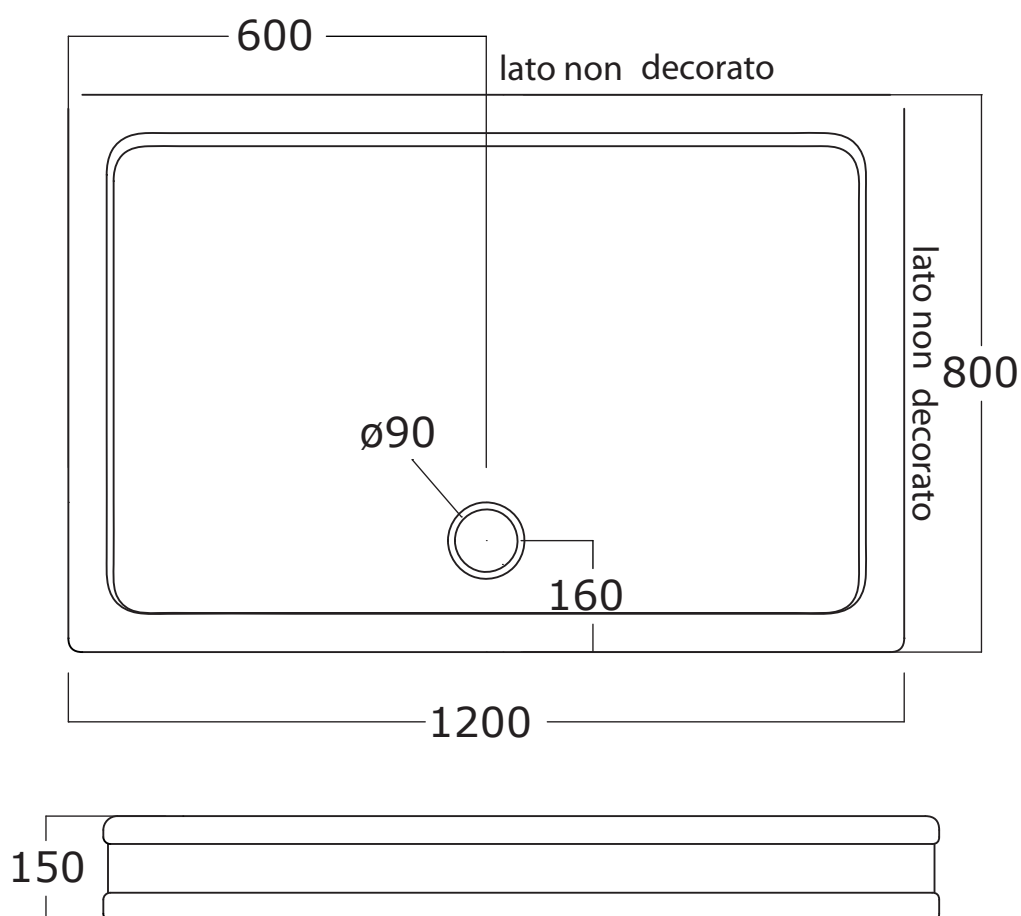

Mat: Ceramica / *Ceramic*

Peso/Weight:

Imballo/Package:

Misure espresse in mm / *Dimensions in millimeters*

PIATTI DOCCIA DEVON

Art: Piatto doccia 80x80 sinistro.
Shower tray 80x80 decorated on the left side without antislip surface.

Mat: Ceramica / *Ceramic*

Peso/Weight:

Imballo/Package:

Misure espresse in mm / *Dimensions in millimeters*

BATH & BATH

PIATTI DOCCIA DEVON

Art: Piatto doccia 80x100 destro.
Shower tray 80x100 decorated on the right side without antislip surface.

BATH & BATH

PIATTI DOCCIA DEVON

Art: Piatto doccia 80x120 sinistro.

Shower tray 80x120 decorated on the left side without antislip surface.

Fin: bianco / *white*
nero lucido / *shiny black*
charleston grey / *charleston grey*

Cod: PD120SX 004 002
PD120SX 004 NL
PD120SX 004 CG

Mat: Ceramica / *Ceramic*

Peso/Weight:

Imballo/Package:

Misure espresse in mm / *Dimensions in millimeters*

BATH & BATH

PIATTI DOCCIA DEVON

Art: Piatto doccia 80x120 destro.
Shower tray 80x120 decorated on the right side without antislip surface.