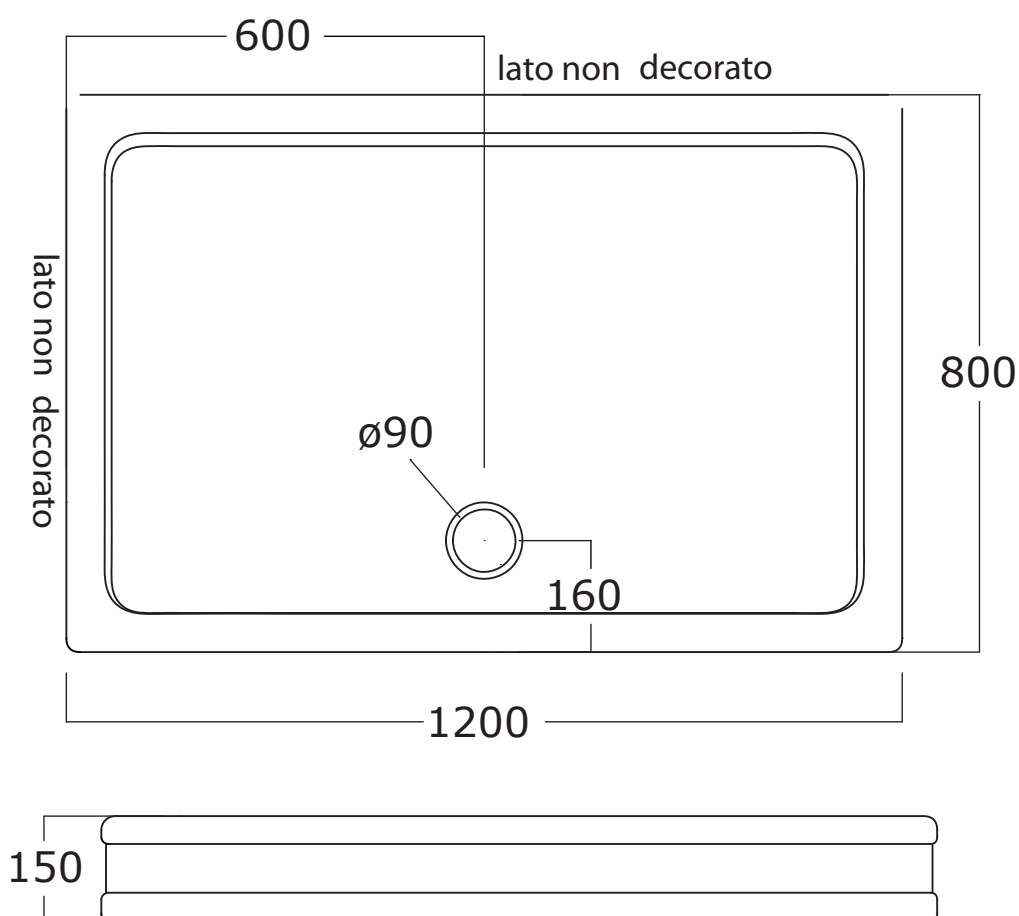

PIATTI DOCCIA DEVON

Art: Piatto doccia 80x120 destro.
Shower tray 80x120 decorated on the right side without antislip surface.

Fin: bianco / *white*
nero lucido / *shiny black*
charleston grey / *charleston grey*

Cod: PD120DX 004 002
PD120DX 004 NL
PD120DX 004 CG

Mat: Ceramica / *Ceramic*

Peso/Weight:

Imballo/Package:

Misure espresse in mm / *Dimensions in millimeters*

BATH & BATH