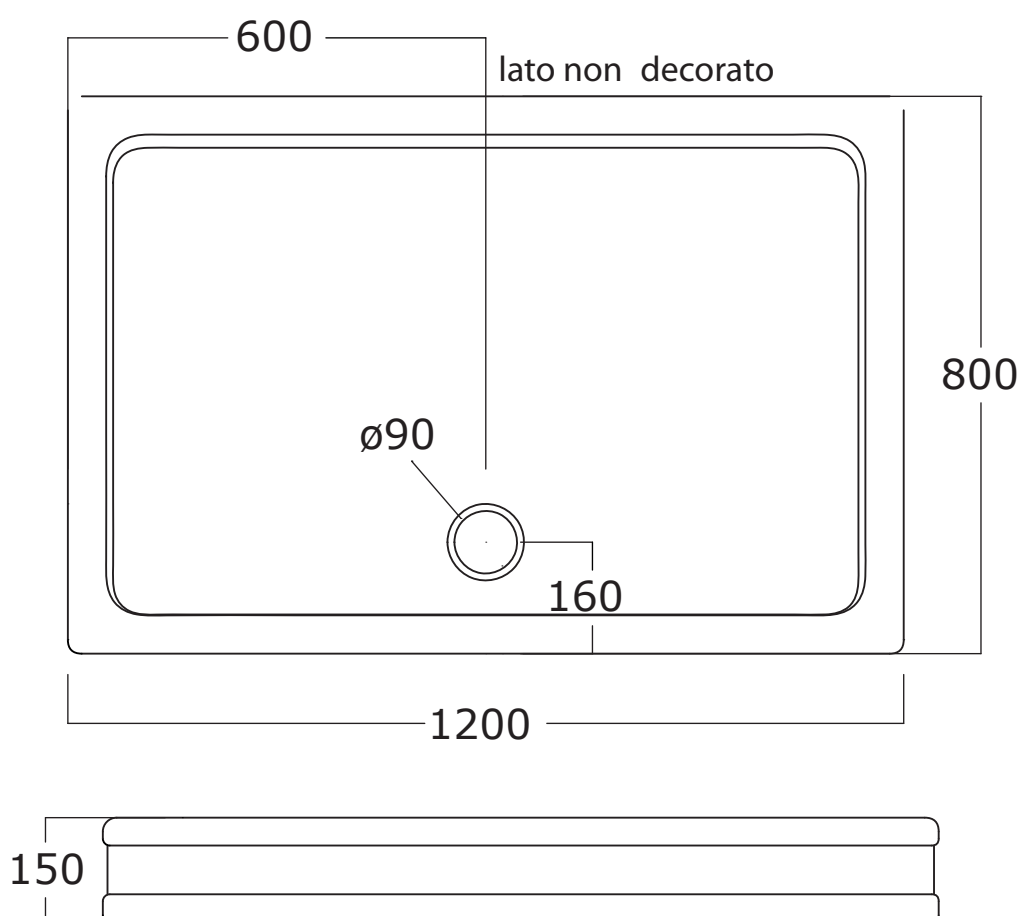

Mat: Ceramica / *Ceramic*

Peso/Weight:

Imballo/Package:

Misure espresse in mm / *Dimensions in millimeters*

PIATTI DOCCIA DEVON

Art: Piatto doccia 80x80 sinistro.
Shower tray 80x80 decorated on the left side without antislip surface.

Cod: PD120SX 004 002
PD120SX 004 NL
PD120SX 004 CG

Mat: Ceramica / *Ceramic*

Peso/Weight:

Imballo/Package:

Misure espresse in mm / *Dimensions in millimeters*

BATH & BATH

PIATTI DOCCIA DEVON

Art: Piatto doccia 80x120 destro.
Shower tray 80x120 decorated on the right side without antislip surface.

BATH & BATH

PIATTI DOCCIA DEVON

Art: Piatto doccia 80x120 parete.
Wall shower tray 80x120 without antislip surface.

Fin: bianco/*white*
nero lucido/*shiny black*
charleston grey/*charleston grey*

Cod: PD120PA 004 002
PD120PA 004 NL
PD120PA 004 CG

Mat: Ceramica/*Ceramic*

Peso/Weight:

Imballo/Package:

Misure espresse in mm / *Dimensions in millimeters*

BATH & BATH

PIATTI DOCCIA DEVON

Art: Piatto doccia 80x120 “in nicchia” decoro antiscivolo.
Built shower tray 80x120 with antislip surface.