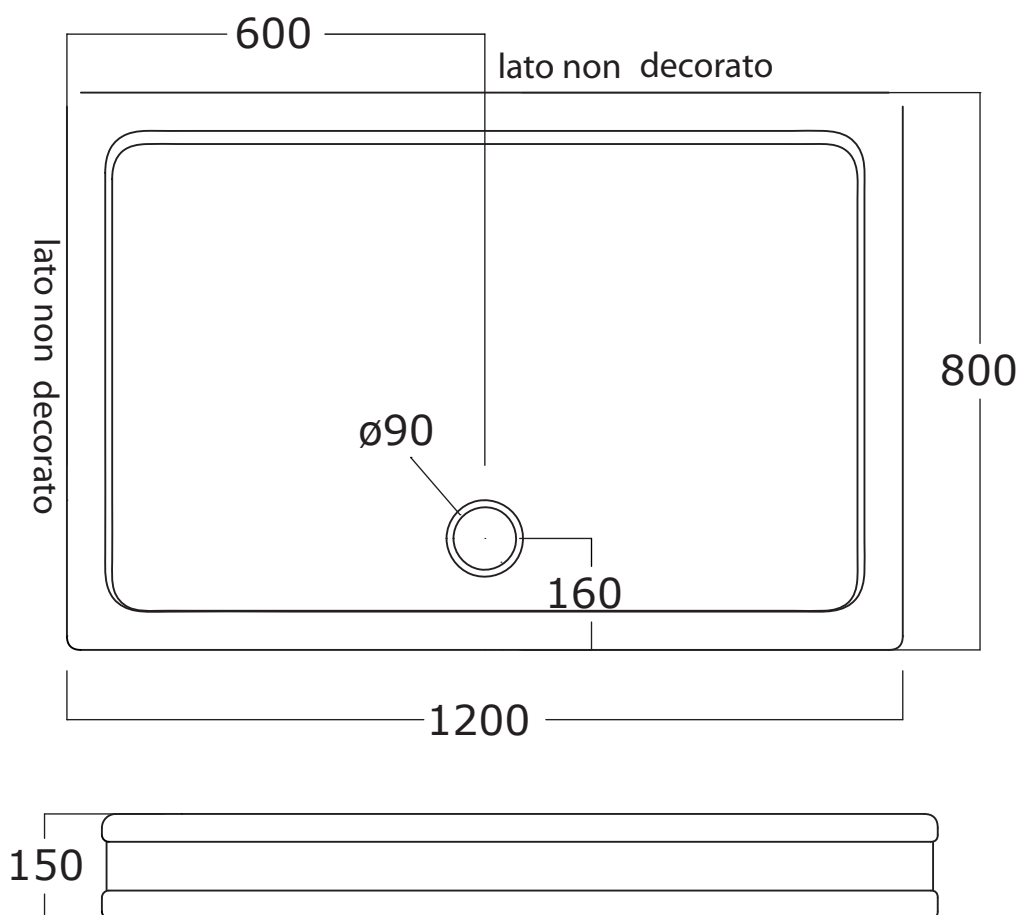

PIATTI DOCCIA DEVON

Art: Piatto doccia 80x120 destro, decoro antiscivolo.
Shower tray 80x120 decorated on the right side with antislip surface.

Fin: bianco / *white*
nero lucido / *shiny black*
charleston grey / *charleston grey*

Cod: PD120DX 004 002DA
PD120DX 004 NL DA
PD120DX 004 CG DA

Mat: Ceramica / *Ceramic*

Peso/Weight:

Imballo/Package:

Misure espresse in mm / *Dimensions in millimeters*

BATH & BATH