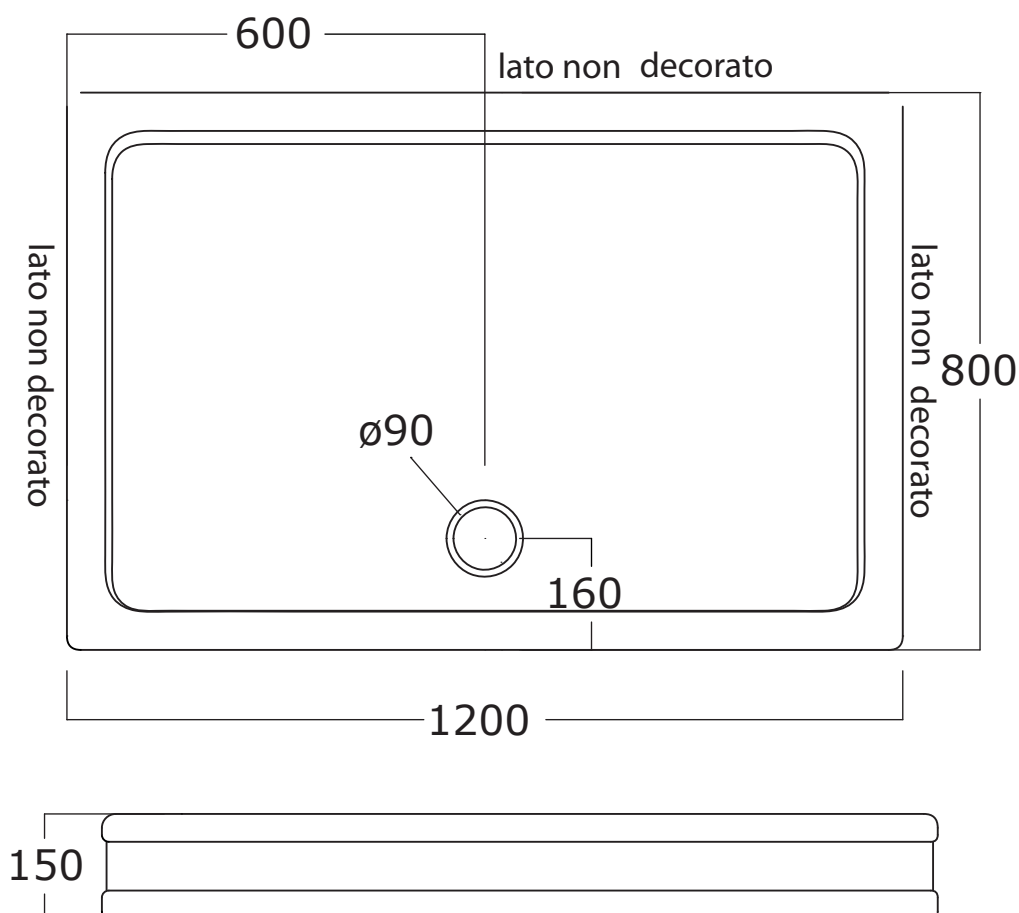

PIATTI DOCCIA DEVON

Art: Piatto doccia 80x120 “in nicchia” decoro antiscivolo.
Built shower tray 80x120 with antislip surface.

Fin: bianco / *white*
nero lucido / *shiny black*
charleston grey / *charleston grey*

Cod: PD120CE 004 002DA
PD120CE 004 NL DA
PD120CE 004 CG DA

Mat: Ceramica / *Ceramic*

Peso/Weight:

Imballo/Package:

Misure espresse in mm / *Dimensions in millimeters*

BATH & BATH