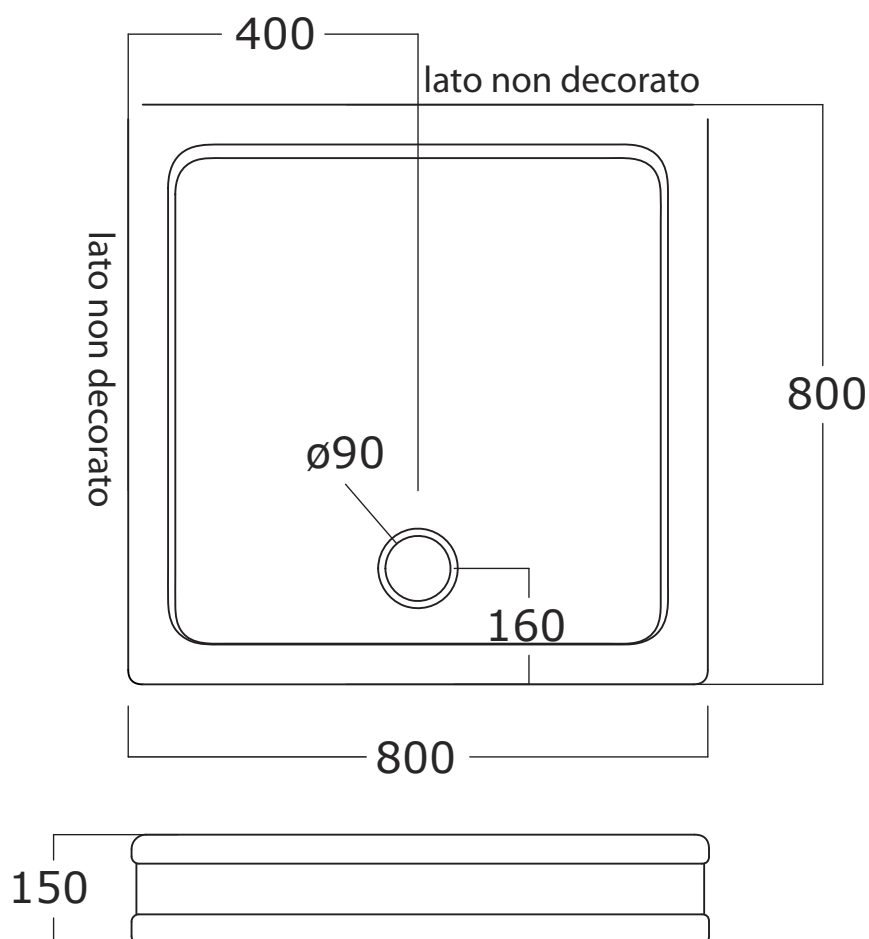

Mat: Ceramica / *Ceramic*

Peso/Weight:

Imballo/Package:

Misure espresse in mm / *Dimensions in millimeters*

PIATTI DOCCIA DEVON

Art: Piatto doccia 80x80 sinistro.
Shower tray 80x80 decorated on the left side without antislip surface.

BATH & BATH

PIATTI DOCCIA DEVON

Art: Piatto doccia 80x80 destro.

Shower tray 80x80 decorated on the right side without antislip surface.

Fin: bianco / *white*
nero lucido / *shiny black*
charleston grey / *charleston grey*

Cod: PD80DX 004 002
PD80DX 004 NL
PD80DX 004 CG

Mat: Ceramica / *Ceramic*

Peso/Weight:

Imballo/Package:

Misure espresse in mm / *Dimensions in millimeters*

BATH & BATH

PIATTI DOCCIA DEVON

Art: Piatto doccia 80x80 parete.
Wall shower tray 80x80 without antislip surface.

Mat: Ceramica / *Ceramic*

Peso/Weight:

Imballo/Package:

Misure espresse in mm / *Dimensions in millimeters*

BATH & BATH

PIATTI DOCCIA DEVON

Art: Piatto doccia 80x100 destro.
Shower tray 80x100 decorated on the right side without antislip surface.