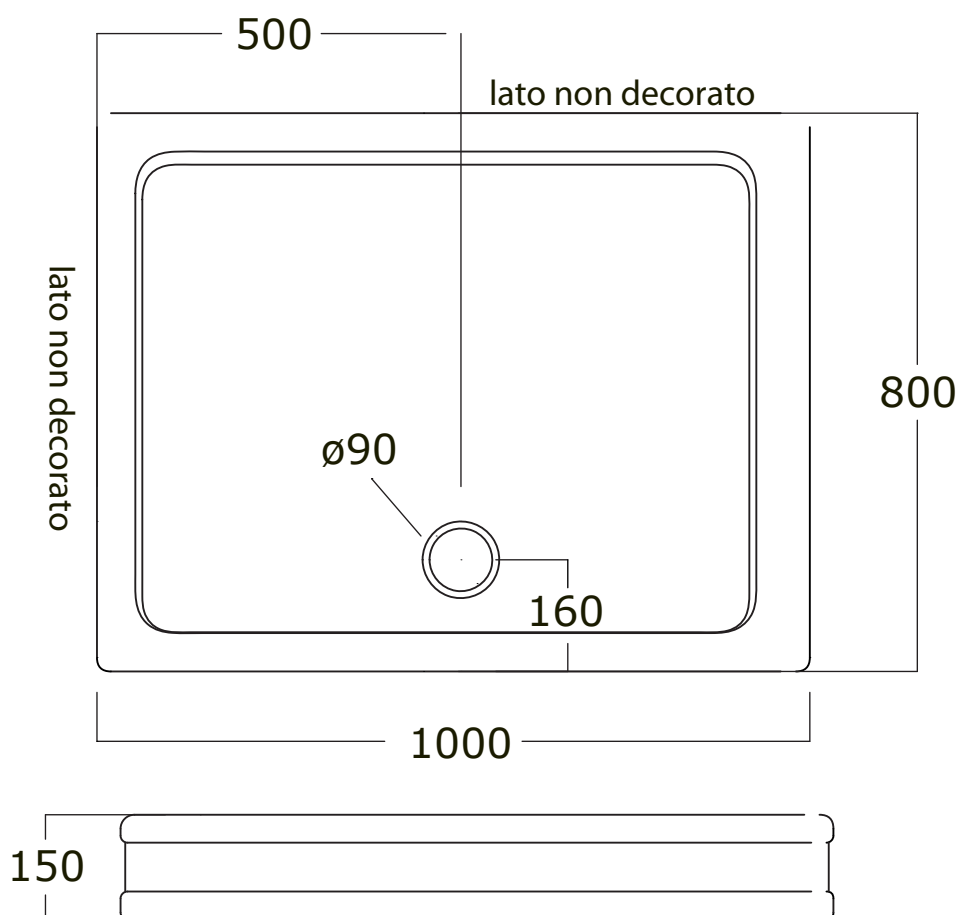

PIATTI DOCCIA DEVON

Art: Piatto doccia 80x100 destro, decoro antiscivolo.
Shower tray 80x100 decorated on the right side, with antislip surface.

Fin: bianco / *white*
nero lucido / *shiny black*
charleston grey / *charleston grey*

Cod: PD100DX 004 002DA
PD100DX 004 NL DA
PD100DX 004 CG DA

Mat: Ceramica / *Ceramic*

Peso/Weight:

Imballo/Package:

Misure espresse in mm / *Dimensions in millimeters*