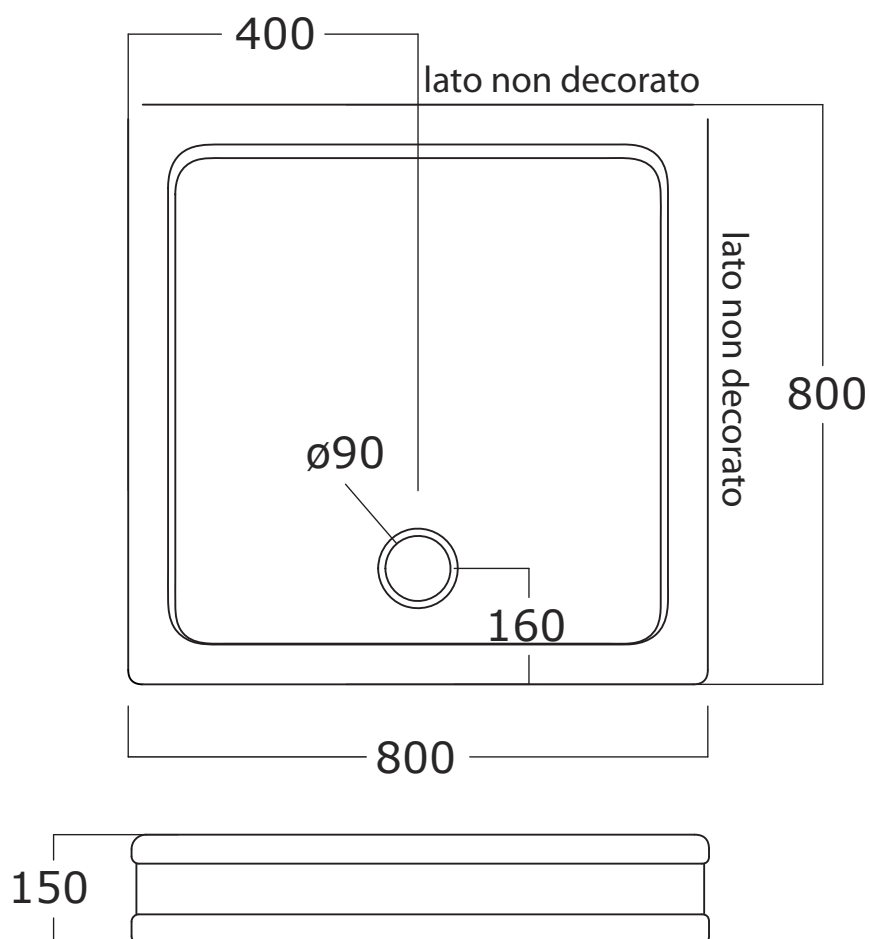

PIATTI DOCCIA DEVON

Art: Piatto doccia 80x80 sinistro.
Shower tray 80x80 decorated on the left side without antislip surface.

Fin: bianco / *white*
nero lucido / *shiny black*
charleston grey / *charleston grey*

Cod: PD80SX 004 002
PD80SX 004 NL
PD80SX 004 CG

Mat: Ceramica / *Ceramic*

Peso/Weight:

Imballo/Package:

Misure espresse in mm / *Dimensions in millimeters*

BATH & BATH