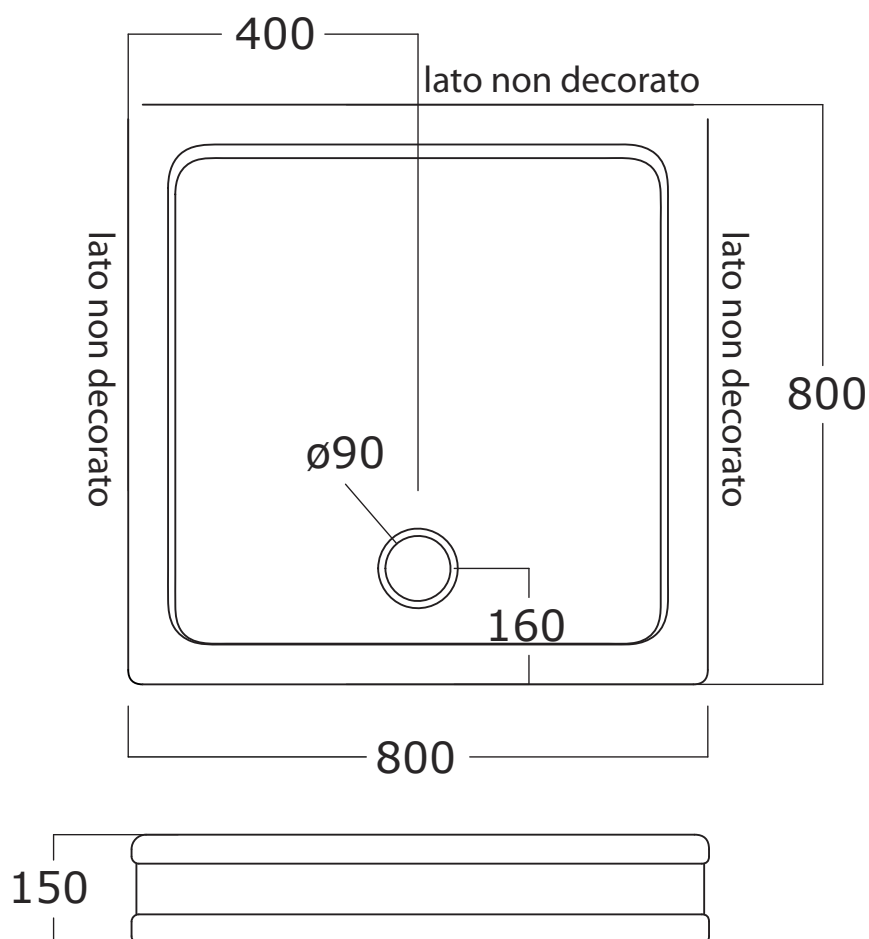

PIATTI DOCCIA DEVON

Art: Piatto doccia 80x80 "in nicchia".
Built shower tray 80x80 without antislip surface.

Fin: bianco / *white*
nero lucido / *shiny black*
charleston grey / *charleston grey*

Cod: PD80CE 004 002
PD80CE 004 NL
PD80CE 004 CG

Mat: Ceramica / *Ceramic*

Peso/Weight:

Imballo/Package:

Misure espresse in mm / *Dimensions in millimeters*

PIATTI DOCCIA DEVON

Art: Piatto doccia 80x80 sinistro.
Shower tray 80x80 decorated on the left side without antislip surface.

BATH & BATH

PIATTI DOCCIA DEVON

Art: Piatto doccia 80x80 destro.

Shower tray 80x80 decorated on the right side without antislip surface.

Fin: bianco / *white*
nero lucido / *shiny black*
charleston grey / *charleston grey*

Mat: Ceramica / *Ceramic*

Peso/Weight:

Imballo/Package:

Misure espresse in mm / *Dimensions in millimeters*

BATH & BATH

PIATTI DOCCIA DEVON

Art: Piatto doccia 80x100 destro.
Shower tray 80x100 decorated on the right side without antislip surface.