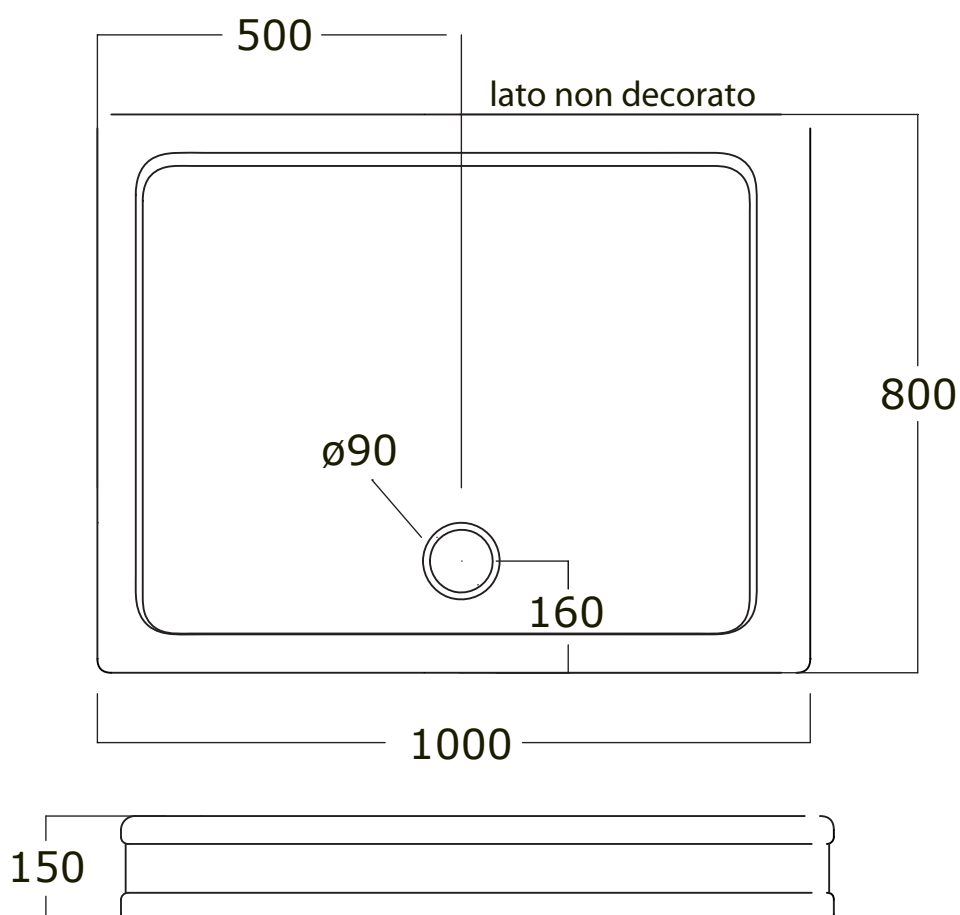

Mat: Ceramica / *Ceramic*

Peso/Weight:

Imballo/Package:

Misure espresse in mm / *Dimensions in millimeters*

PIATTI DOCCIA DEVON

Art: Piatto doccia 80x80 sinistro.
Shower tray 80x80 decorated on the left side without antislip surface.

Mat: Ceramica / *Ceramic*

Peso/Weight:

Imballo/Package:

Misure espresse in mm / *Dimensions in millimeters*

BATH & BATH

PIATTI DOCCIA DEVON

Art: Piatto doccia 80x100 destro.
Shower tray 80x100 decorated on the right side without antislip surface.

BATH & BATH

PIATTI DOCCIA DEVON

Art: Piatto doccia 80x100 parete.
Wall shower tray 80x100 without antislip surface.

Fin: bianco / *white*
nero lucido / *shiny black*
charleston grey / *charleston grey*

Cod: PD100PA 004 002
PD100PA 004 NL
PD100PA 004 CG

Mat: Ceramica / *Ceramic*

Peso/Weight:

Imballo/Package:

Misure espresse in mm / *Dimensions in millimeters*

BATH & BATH

PIATTI DOCCIA DEVON

Art: Piatto doccia 80x100 “in nicchia” decoro antiscivolo.
Built shower tray 80x100 with antislip surface.