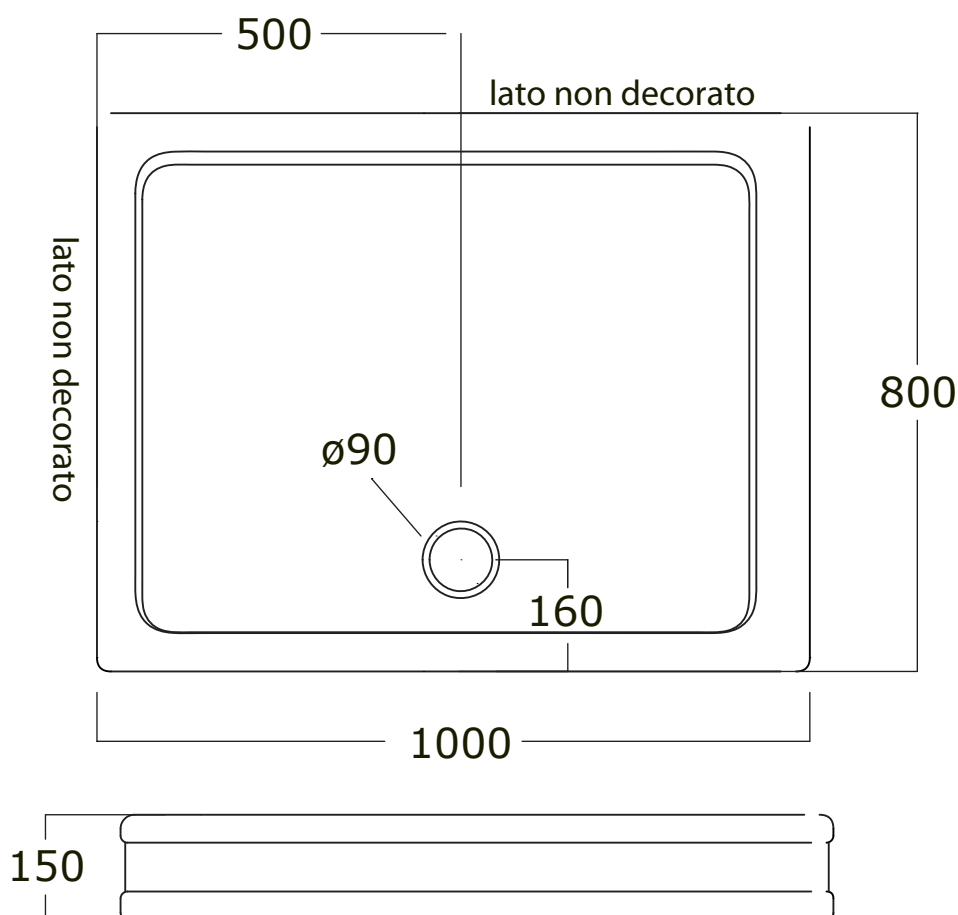

PIATTI DOCCIA DEVON

Art: Piatto doccia 80x100 destro.
Shower tray 80x100 decorated on the right side without antislip surface.

Fin: bianco / *white*
nero lucido / *shiny black*
charleston grey / *charleston grey*

Cod: PD100DX 004 002
PD100DX 004 NL
PD100DX 004 CG

Mat: Ceramica / *Ceramic*

Peso/Weight:

Imballo/Package:

Misure espresse in mm / *Dimensions in millimeters*

BATH & BATH