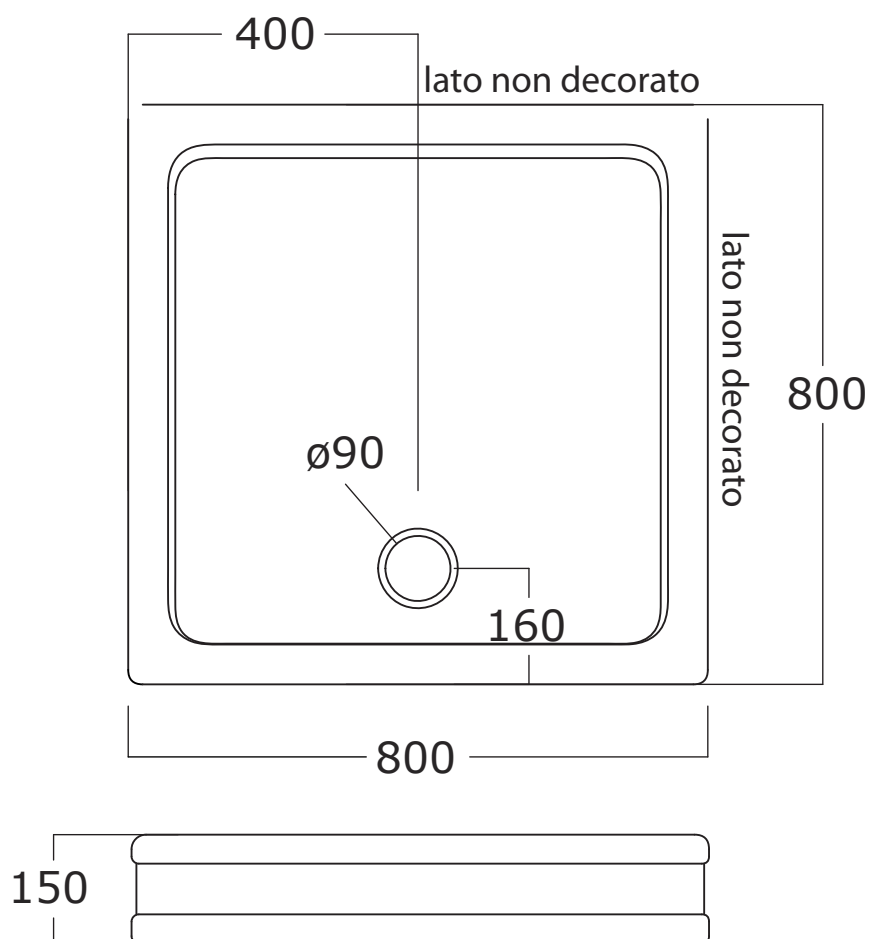

PIATTI DOCCIA DEVON

Art: Piatto doccia 80x80 sinistro, decoro antiscivolo.
Shower tray 80x80 decorated on the left side with antislip decorated surface.

Fin: bianco / *white*
nero lucido / *shiny black*
charleston grey / *charleston grey*

Cod: PD80SX 004 002DA
PD80SX 004 NL DA
PD80SX 004 CG DA

Mat: Ceramica / *Ceramic*

Peso/Weight:

Imballo/Package:

Misure espresse in mm / *Dimensions in millimeters*

BATH & BATH