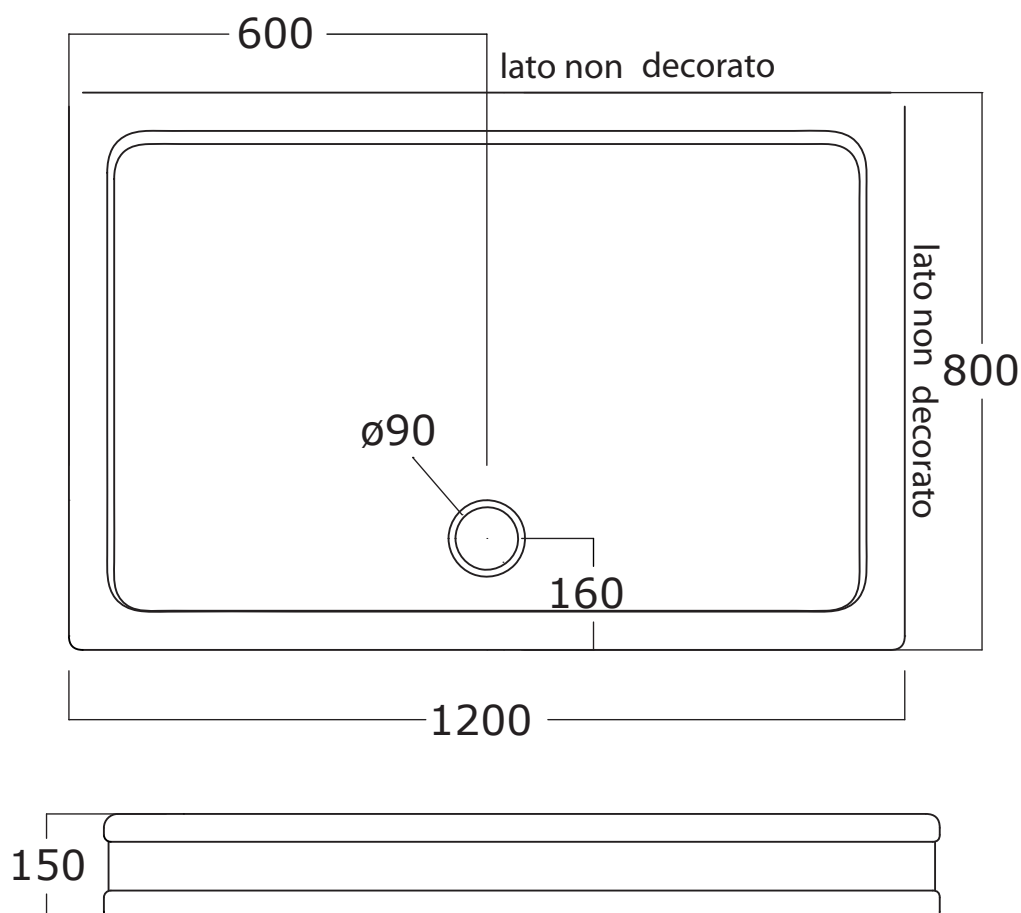

Cod: PD120SX 004 002
PD120SX 004 NL
PD120SX 004 CG

Mat: Ceramica / *Ceramic*

Peso/Weight:

Imballo/Package:

Misure espresse in mm / *Dimensions in millimeters*

BATH & BATH

PIATTI DOCCIA DEVON

Art: Piatto doccia 80x120 destro.
Shower tray 80x120 decorated on the right side without antislip surface.

Mat: Ceramica/*Ceramic*

Peso/Weight:

Imballo/Package:

Misure espresse in mm / *Dimensions in millimeters*

BATH & BATH

PIATTI DOCCIA DEVON

Art: Piatto doccia 80x120 “in nicchia” decoro antiscivolo.
Built shower tray 80x120 with antislip surface.

BATH & BATH

PIATTI DOCCIA DEVON

Art: Piatto doccia 80x120 sinistro, decoro antiscivolo.
Shower tray 80x120 decorated on the left side with antislip surface.

Fin: bianco / *white*
nero lucido / *shiny black*
charleston grey / *charleston grey*

Cod: PD120SX 004 002DA
PD120SX 004 NL DA
PD120SX 004 CG DA

Mat: Ceramica / *Ceramic*

Peso/Weight:

Imballo/Package:

Misure espresse in mm / *Dimensions in millimeters*

BATH & BATH

PIATTI DOCCIA DEVON

Art: Piatto doccia 80x120 destro, decoro antiscivolo.
Shower tray 80x120 decorated on the right side with antislip surface.