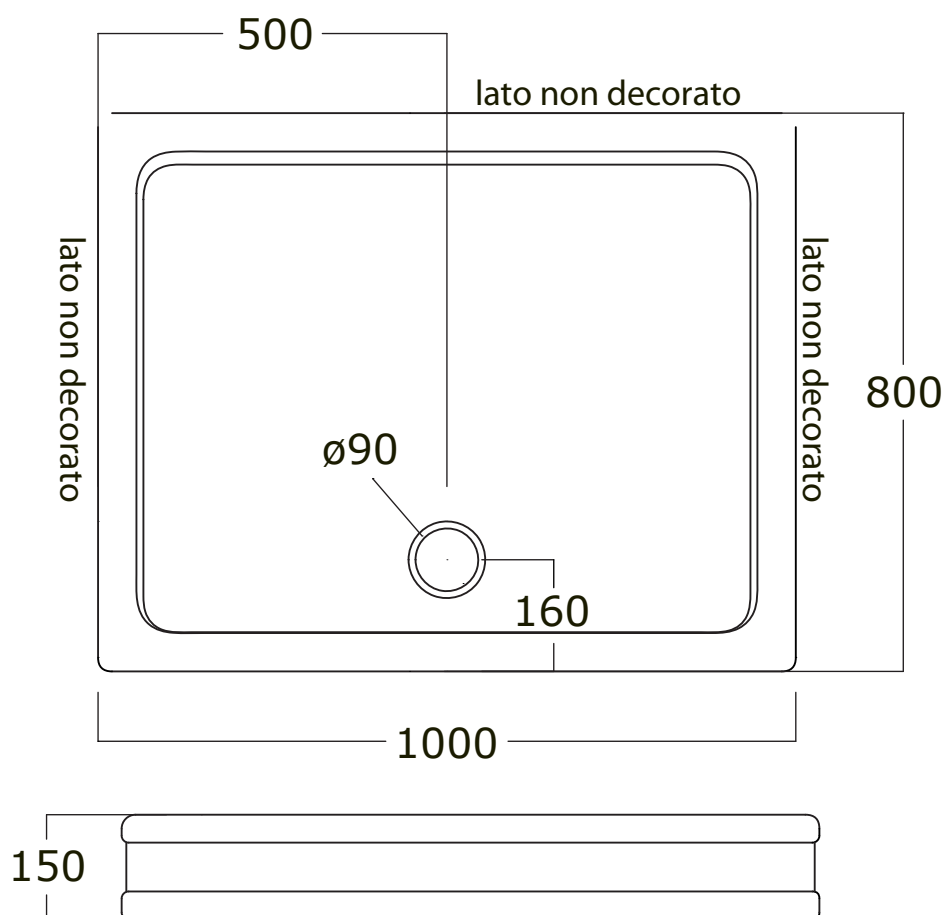

Mat: Ceramica / *Ceramic*

Peso/Weight:

Imballo/Package:

Misure espresse in mm / *Dimensions in millimeters*

PIATTI DOCCIA DEVON

Art: Piatto doccia 80x80 sinistro.
Shower tray 80x80 decorated on the left side without antislip surface.

BATH & BATH

PIATTI DOCCIA DEVON

Art: Piatto doccia 80x100 "in nicchia".
Built shower tray 80x100 without antislip surface.

Fin: bianco / *white*
nero lucido / *shiny black*
charleston grey / *charleston grey*

Cod: PD100CE 004 002
PD100CE 004 NL
PD100CE 004 CG

Mat: Ceramica / *Ceramic*

Peso/Weight:

Imballo/Package:

Misure espresse in mm / *Dimensions in millimeters*

BATH & BATH

PIATTI DOCCIA DEVON

Art: Piatto doccia 80x100 sinistro.

Mat: Ceramica / *Ceramic*

Peso/Weight:

Imballo/Package:

Misure espresse in mm / *Dimensions in millimeters*

BATH & BATH

PIATTI DOCCIA DEVON

Art: Piatto doccia 80x100 destro.
Shower tray 80x100 decorated on the right side without antislip surface.