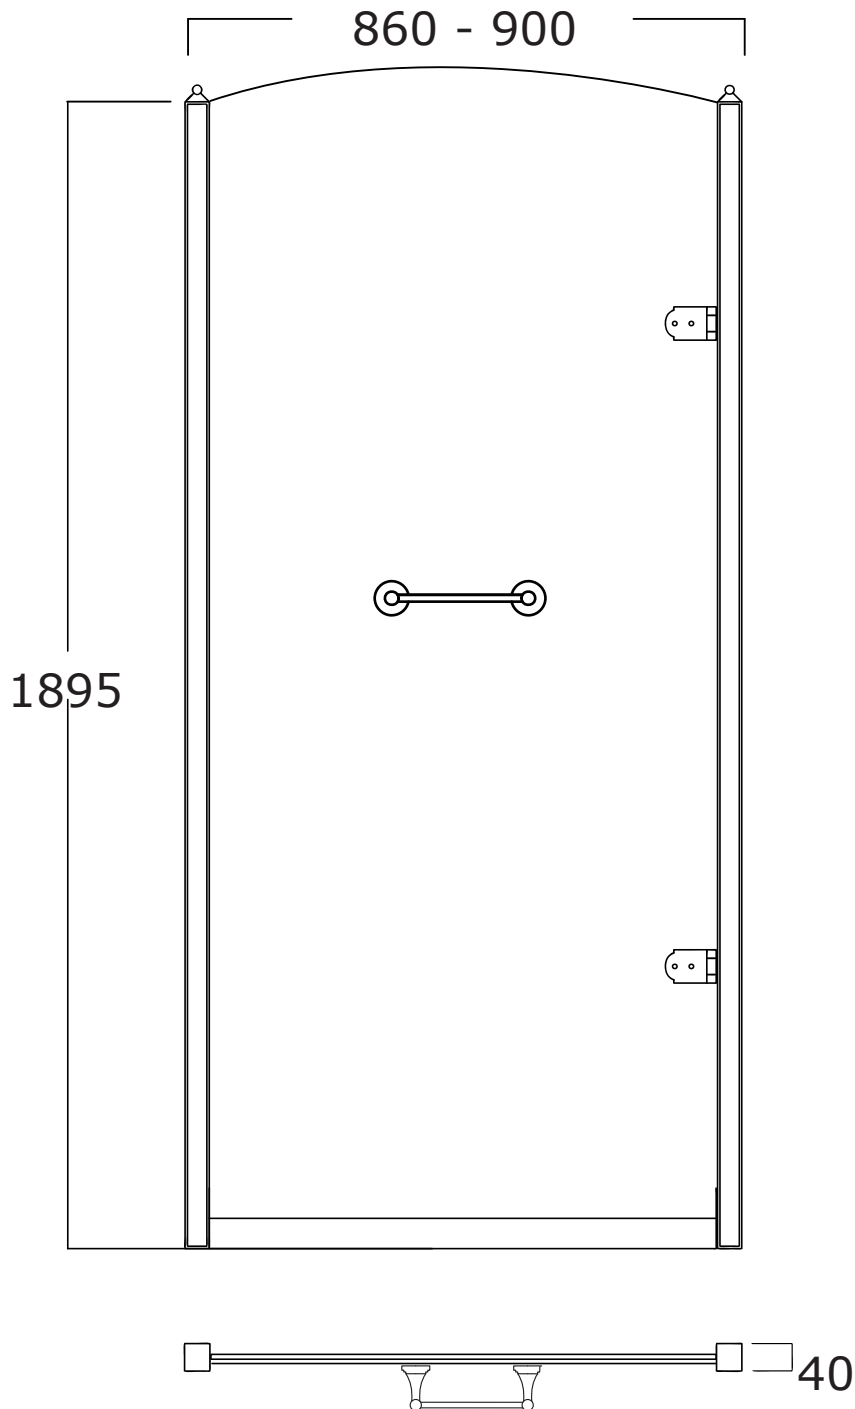

DORSET

Art: Porta doccia in vetro trasparente tipo B, profilo 2 dimensione 90 cm.
Shower door in clear glass type B, profile 2 size 90 cm.

Fin: Cromo/*Chrome*
Ottone/*Brass*

Cod: PDVT902B 007 CR
PDVT902B 007 OT

Mat: Acciaio, Vetro/*Steel, Glass*

Peso/Weight:
Imballo/Package:

Misure espresse in mm / *Dimensions in millimeters*

BATH & BATH