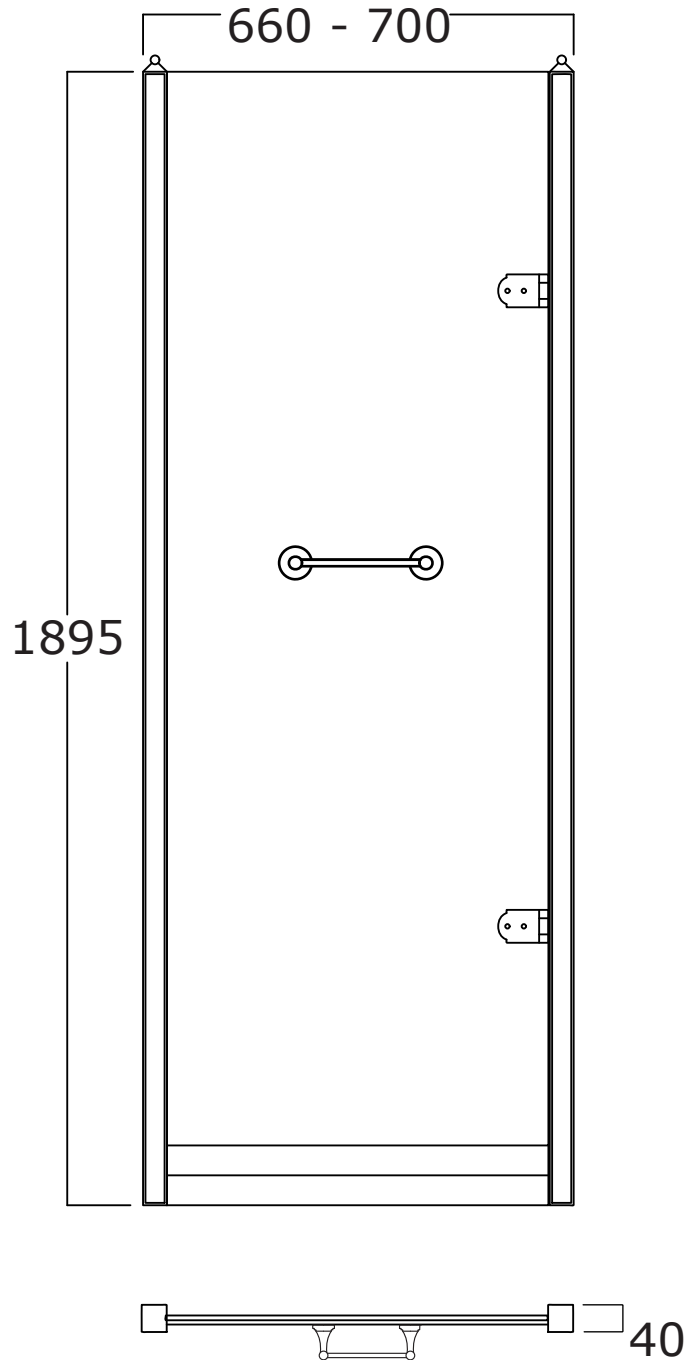

DORSET

Art: Porta doccia in vetro satinato tipo A, profilo 2 dimensione 70 cm.
Shower door in frosted glass type A, profile 2 size 70 cm.

Fin: Cromo/*Chrome*
Ottone/*Brass*

Cod: PDVS702A 007 CR
PDVS702A 007 OT

Mat: Acciaio, Vetro/*Steel, Glass*

Peso/Weight:
Imballo/Package:

Misure espresse in mm / *Dimensions in millimeters*

BATH & BATH