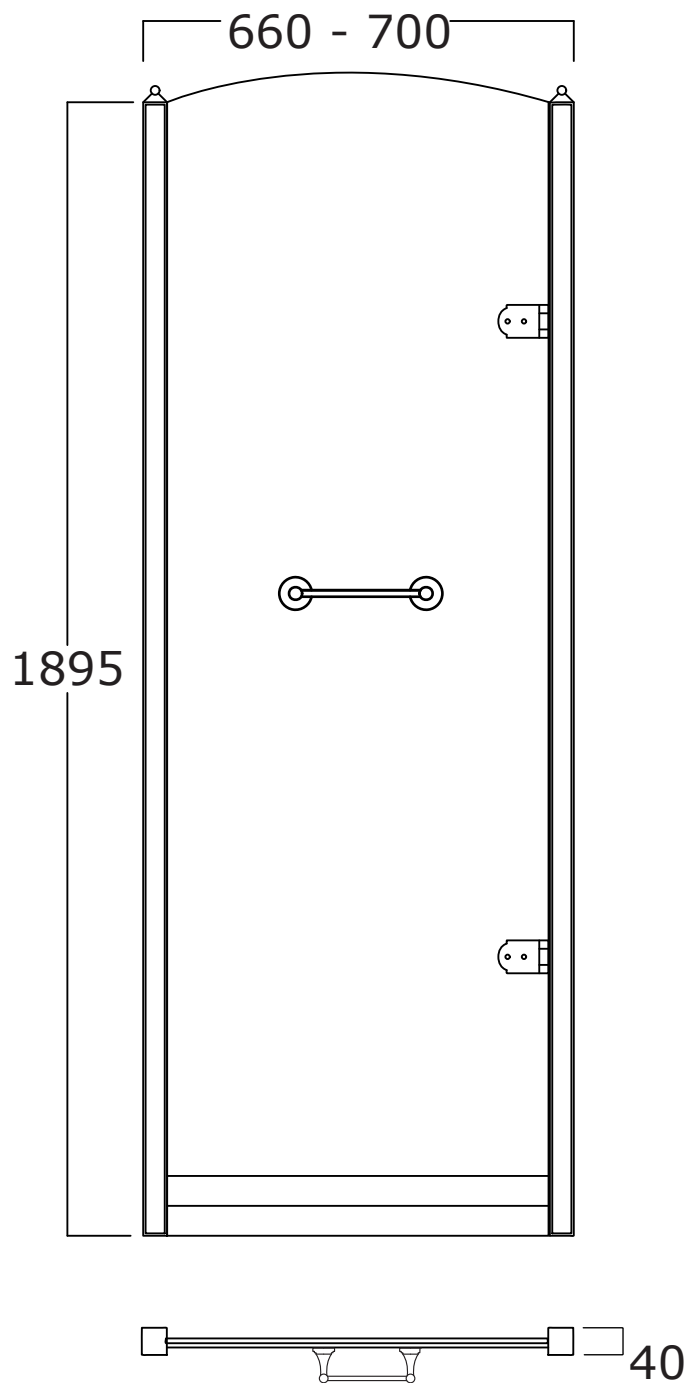

DORSET

Art: Porta doccia in vetro satinato tipo B, profilo 1 dimensione 70 cm.
Shower door in frosted glass type B, profile 1 size 70 cm.

Fin: Cromo/*Chrome*
Ottone/*Brass*

Cod: PDVS701B 007 CR
PDVS701B 007 OT

Mat: Acciaio, Vetro/*Steel, Glass*

Peso/Weight:
Imballo/Package:

Misure espresse in mm / *Dimensions in millimeters*

BATH & BATH