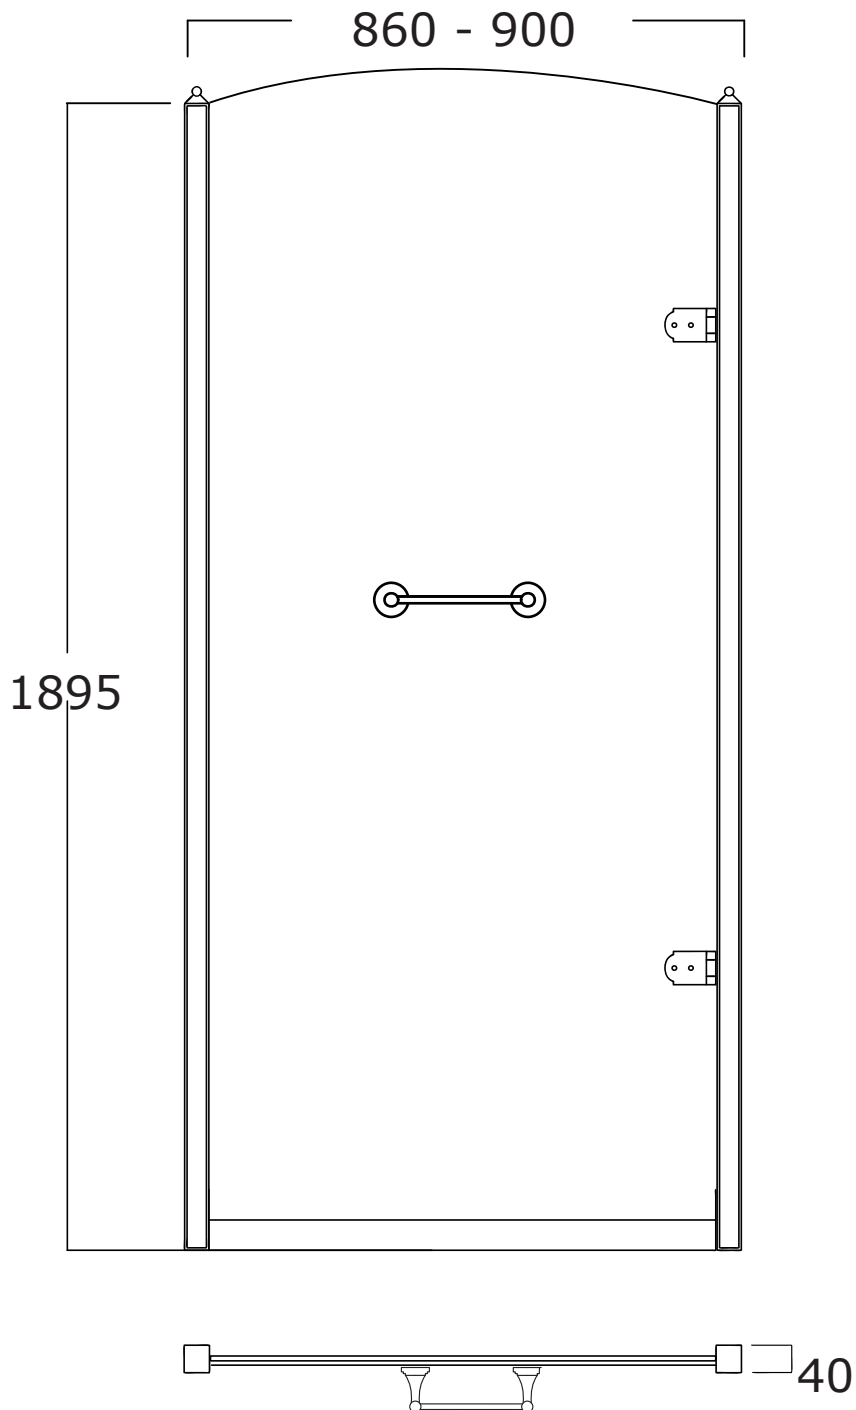

DORSET

Art: Porta doccia in vetro satinato tipo B, profilo 2 dimensione 90 cm.
Shower door in frosted glass type B, profile 2 size 90 cm.

Fin: Cromo/*Chrome*
Ottone/*Brass*

Cod: PDVS902B 007 CR
PDVS902B 007 OT

Mat: Acciaio, Vetro/*Steel, Glass*

Peso/Weight:
Imballo/Package:

Misure espresse in mm / *Dimensions in millimeters*

BATH & BATH