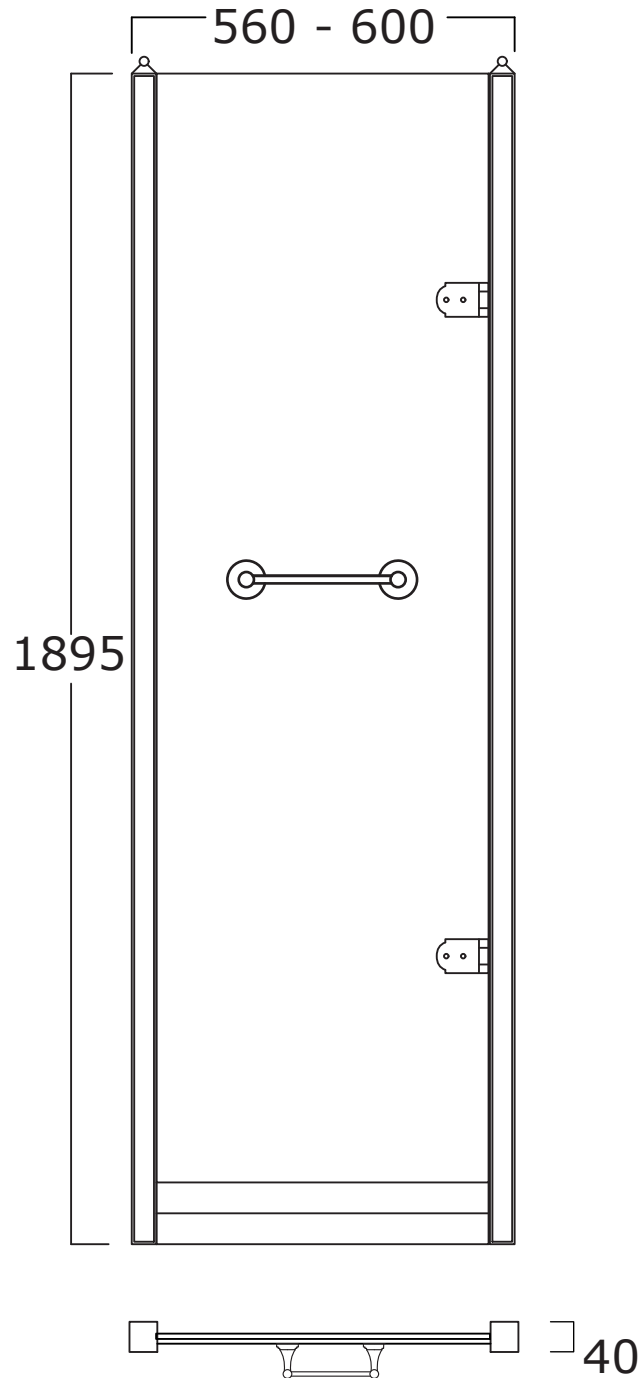

Art: Porta doccia in vetro trasparente tipo A, profilo 2 dimensione 60 cm.
Shower door in clear glass type A, profile 2 size 60 cm.

Fin: Cromo/*Chrome*
Ottone/*Brass*

Cod: PDVT602A 007 CR
PDVT602A 007 OT

Mat: Acciaio, Vetro/*Stell, Glass*

Peso/Weight:
Imballo/Package:

Misure espresse in mm / *Dimensions in millimeters*

BATH & BATH

DORSET

Art: Porta doccia in vetro trasparente tipo B, profilo 2 dimensione 60 cm.
Shower door in clear glass type B, profile 2 size 60 cm.

Art: Porta doccia in vetro satinato tipo A, profilo 1 dimensione 60 cm.
Shower door in frosted glass type A, profile 1 size 60 cm.

Fin: Cromo/*Chrome*
Ottone/*Brass*

Cod: PDVS601A 007 CR
PDVS601A 007 OT

Mat: Acciaio, Vetro/*Steel, Glass*

Peso/Weight:
Imballo/Package:

Misure espresse in mm / *Dimensions in millimeters*

BATH & BATH

DORSET

Art: Porta doccia in vetro satinato tipo B, profilo 1 dimensione 60 cm.
Shower door in frosted glass type B, profile 1 size 60 cm.