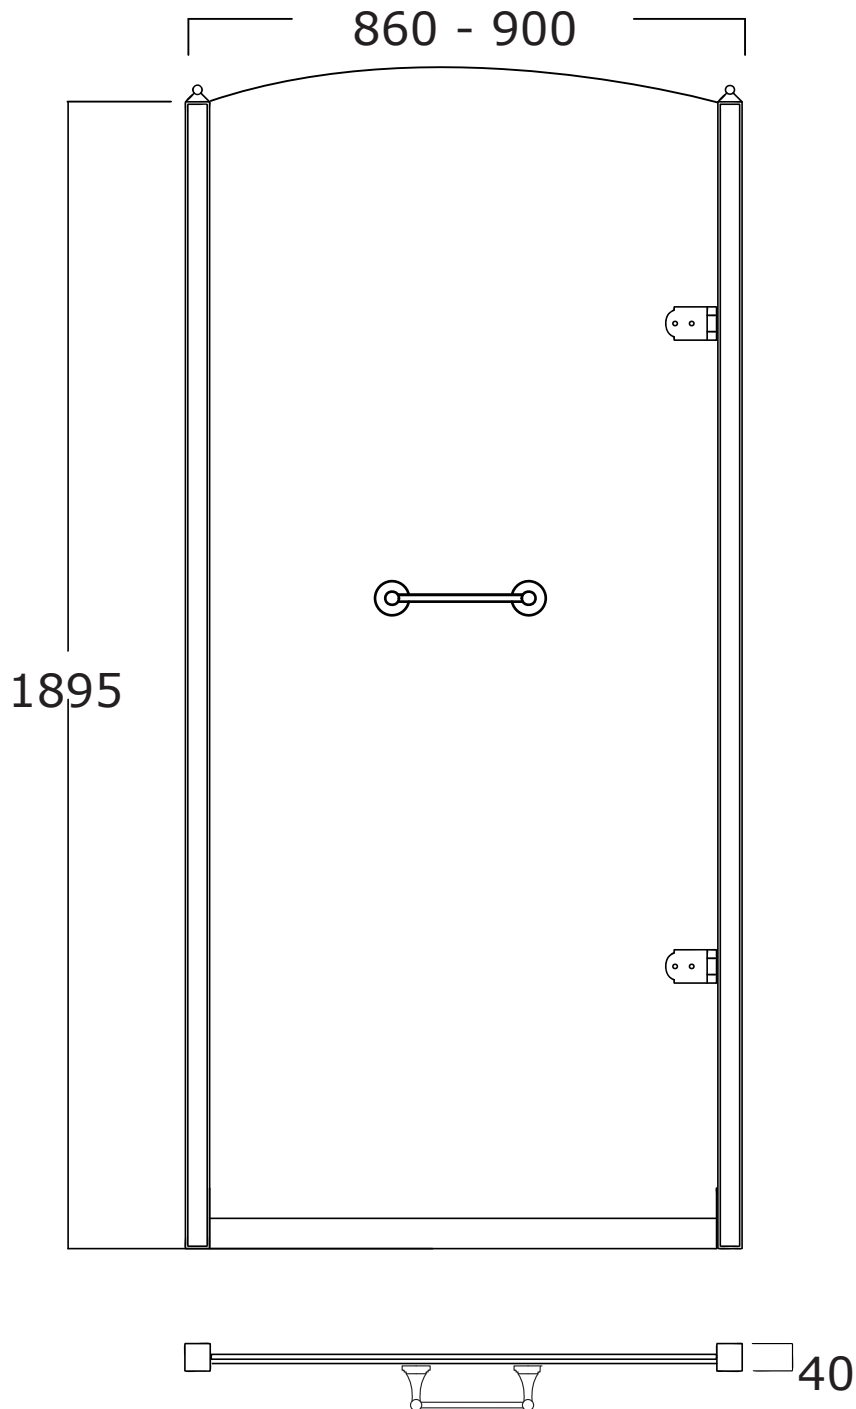

DORSET

Art: Porta doccia in vetro trasparente tipo B, profilo 1 dimensione 90 cm.
Shower door in clear glass type B, profile 1 size 90 cm.

Fin: Cromo/*Chrome*
Ottone/*Brass*

Cod: PDVT901B 007 CR
PDVT901B 007 OT

Mat: Acciaio, Vetro/*Steel, Glass*

Peso/Weight:
Imballo/Package:

Misure espresse in mm / *Dimensions in millimeters*

BATH & BATH