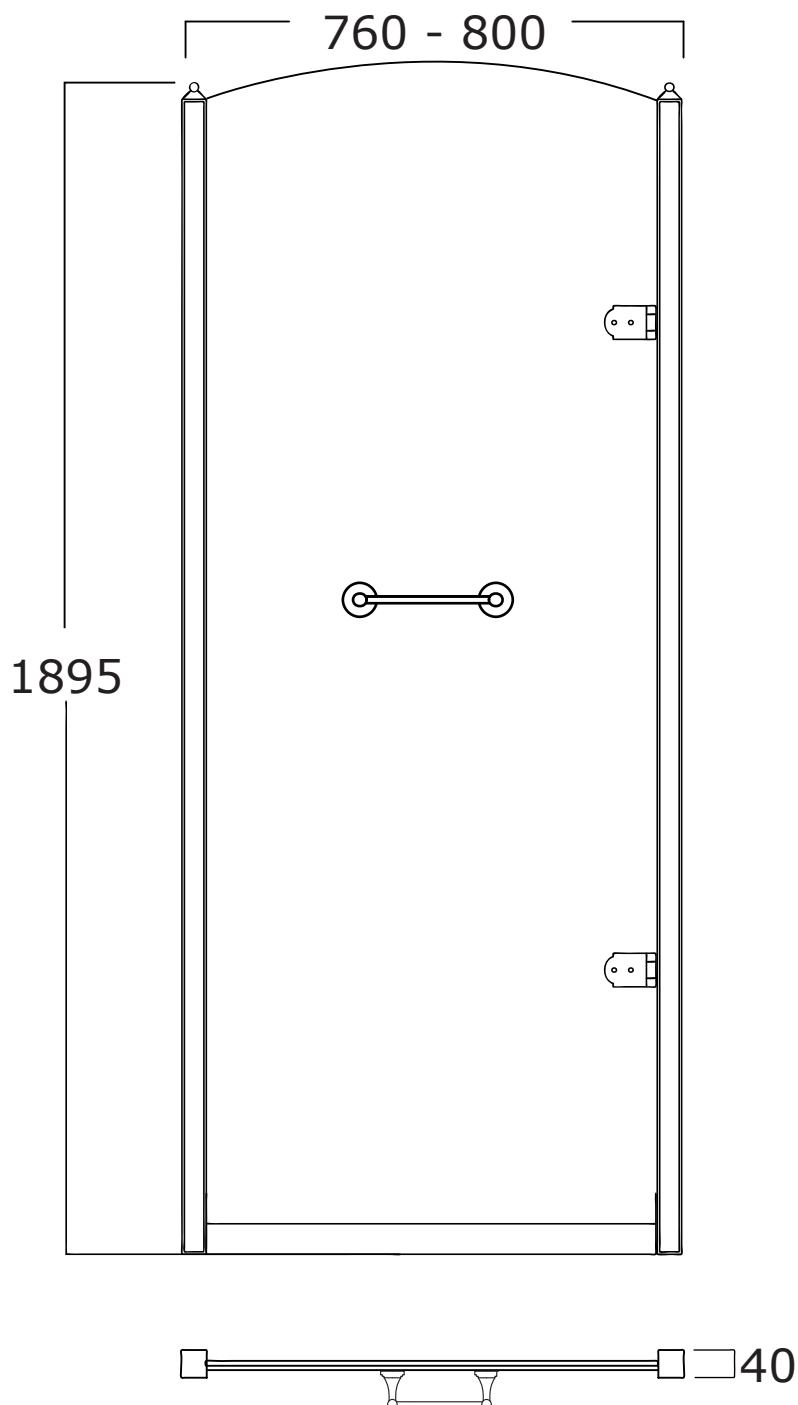

DORSET

Art: Porta doccia in vetro trasparente tipo B, profilo 1 dimensione 80 cm.
Shower door in clear glass type B, profile 1 size 80 cm.

Fin: Cromo/*Chrome*
Ottone/*Brass*

Cod: PDVT801B 007 CR
PDVT801B 007 OT

Mat: Acciaio, Vetro/*Steel, Glass*

Peso/Weight:
Imballo/Package:

Misure espresse in mm / *Dimensions in millimeters*

BATH & BATH