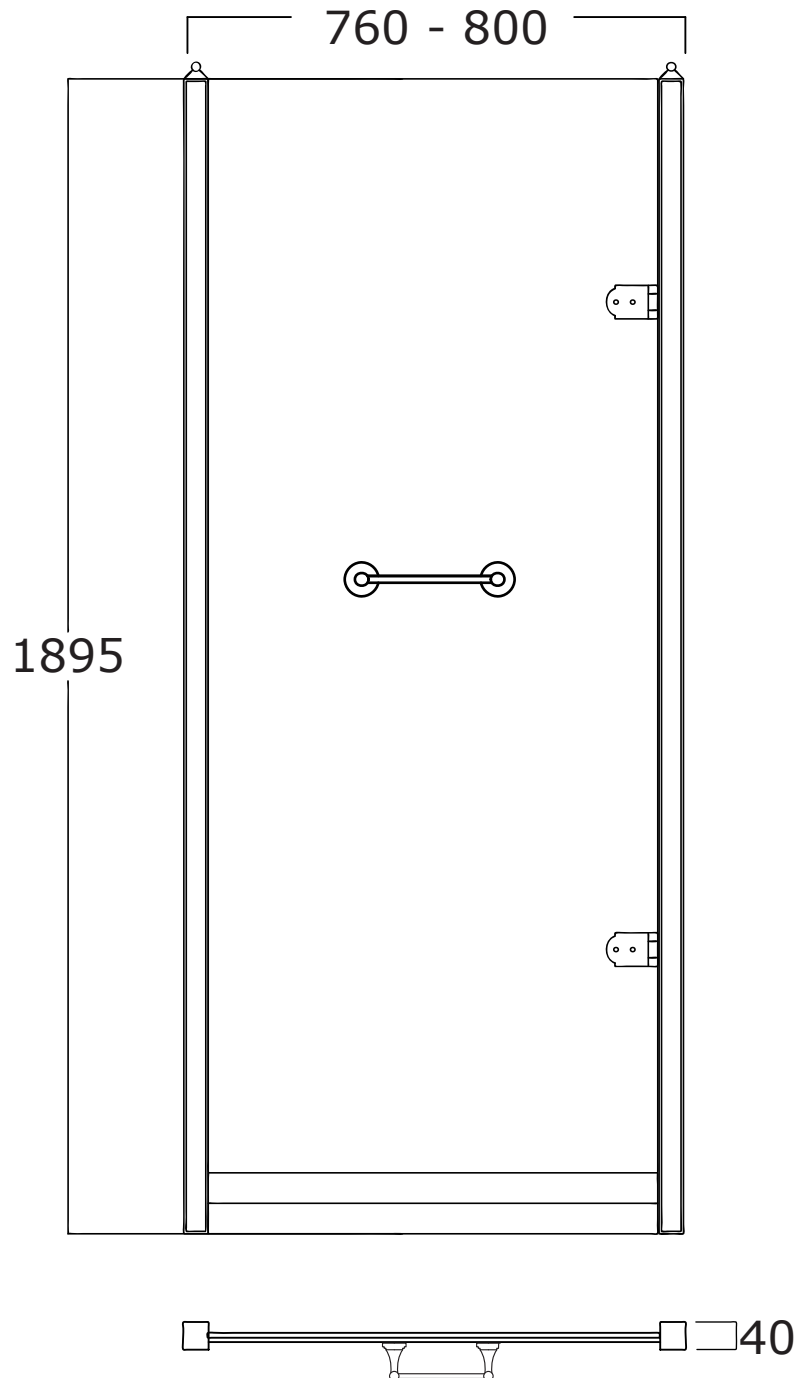

Mat: Acciaio, Vetro/*Steel, Glass*

Peso/Weight:
Imballo/Package:

Misure espresse in mm / *Dimensions in millimeters*

BATH & BATH

DORSET

Art: Porta doccia in vetro trasparente tipo B, profilo 2 dimensione 80 cm.
Shower door in clear glass type B, profile 2 size 80 cm.

Mat: Acciaio, Vetro/*Steel, Glass*

Peso/Weight:
Imballo/Package:

Misure espresse in mm / *Dimensions in millimeters*

BATH & BATH

DORSET

Art: Porta doccia in vetro satinato tipo B, profilo 1 dimensione 80 cm.
Shower door in frosted glass type B, profile 1 size 80 cm.

Art: Porta doccia in vetro satinato tipo A, profilo 2 dimensione 80 cm.
Shower door in frosted glass type A, profile 2 size 80 cm.

Fin: Cromo/*Chrome*
Ottone/*Brass*

Cod: PDVS802A 007 CR
PDVS802A 007 OT

Mat: Acciaio, Vetro/*Steel, Glass*

Peso/Weight:
Imballo/Package:

Misure espresse in mm / *Dimensions in millimeters*

BATH & BATH

DORSET

Art: Porta doccia in vetro satinato tipo B, profilo 2 dimensione 80 cm.
Shower door in frosted glass type B, profile 2 size 60 cm.