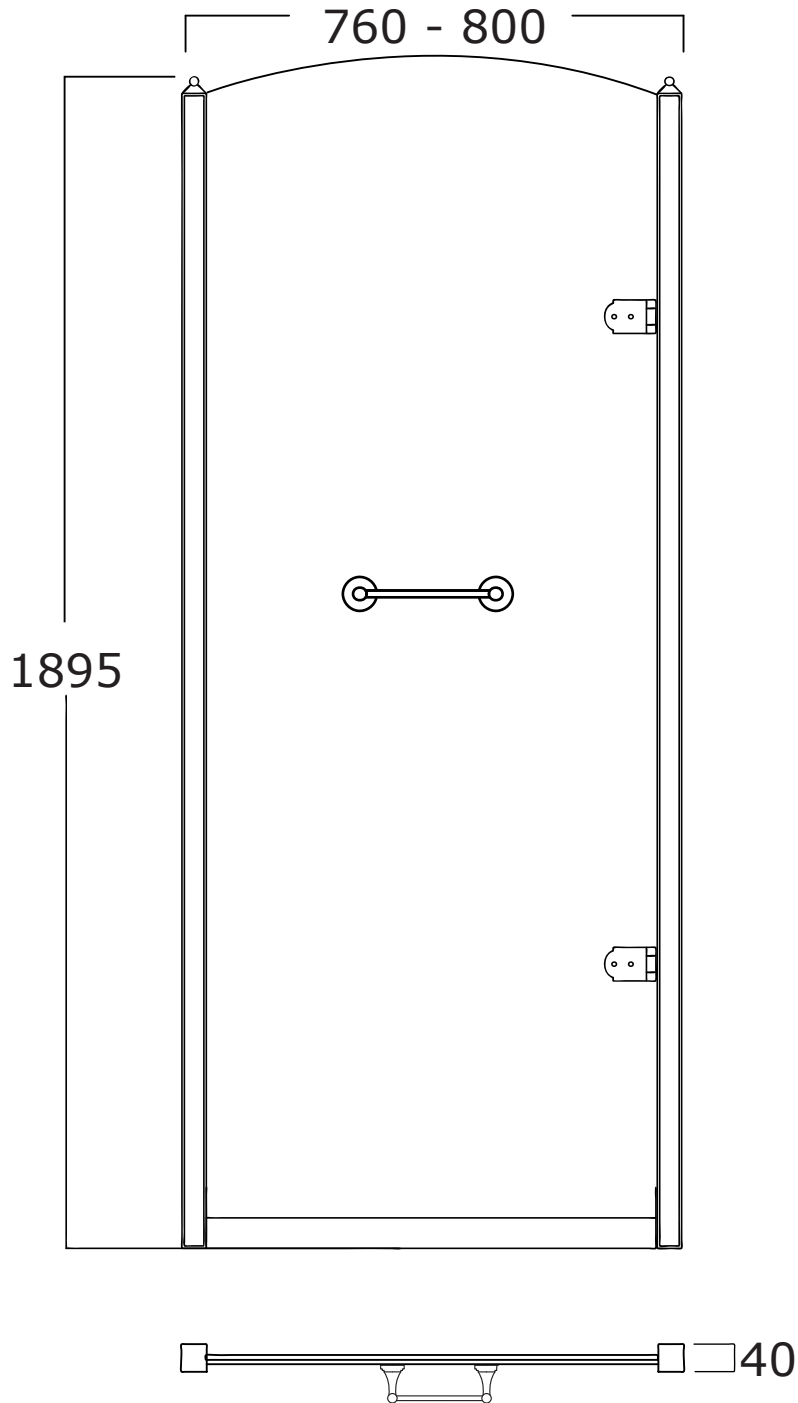

DORSET

Art: Porta doccia in vetro decorato tipo B, profilo 1 dimensione 80 cm.
Shower door in decorated glass type B, profile 1 size 80 cm.

Fin: Cromo/*Chrome*
Ottone/*Brass*

Cod: PDVD801B 007 CR
PDVD801B 007 OT

Mat: Acciaio, Vetro/*Steel, Glass*

Peso/Weight:
Imballo/Package:

Misure espresse in mm / *Dimensions in millimeters*

BATH & BATH