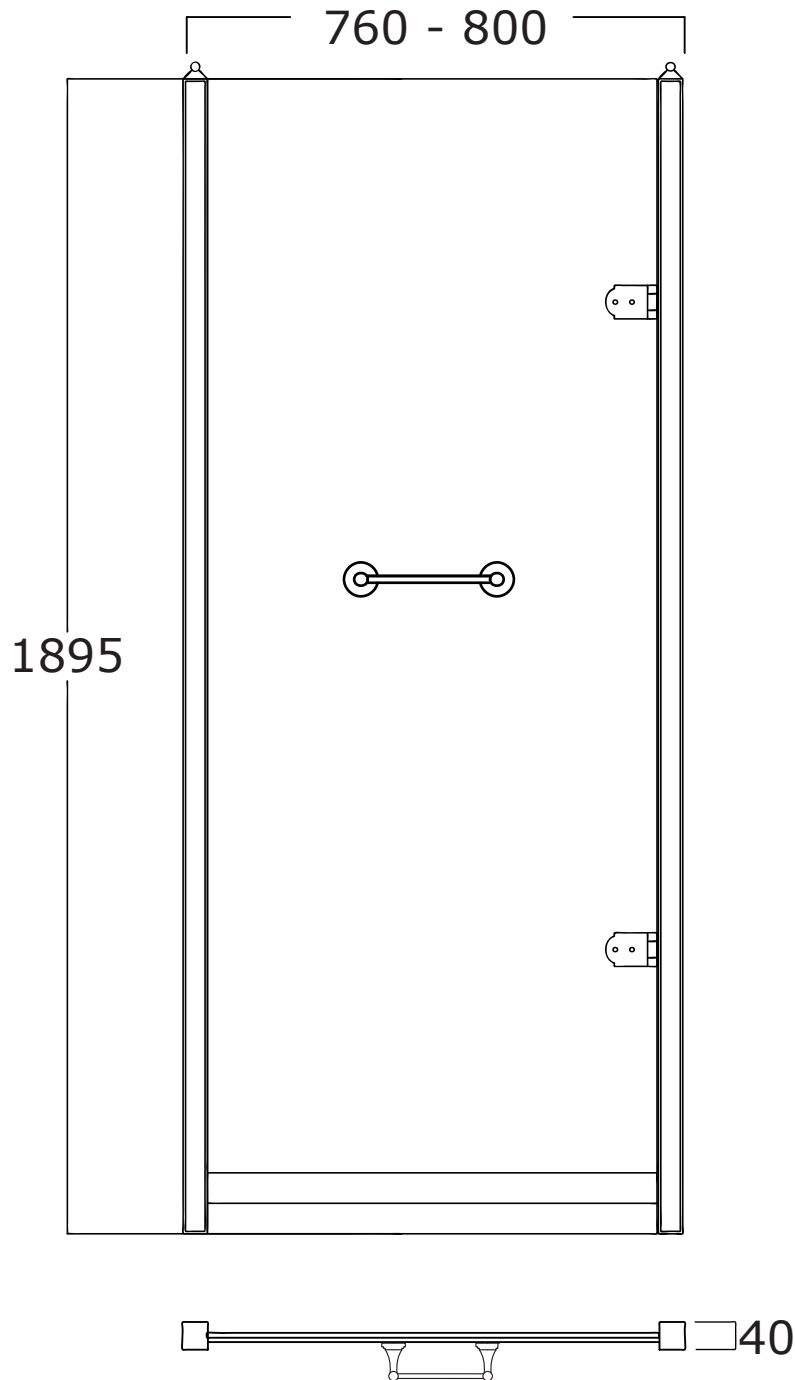

DORSET

Art: Porta doccia in vetro trasparente tipo A, profilo 1 dimensione 80 cm.
Shower door in clear glass type A, profile 1 size 80 cm.

Fin: Cromo/*Chrome*
Ottone/*Brass*

Cod: PDVT801A 007 CR
PDVT801A 007 OT

Mat: Acciaio, Vetro/*Steel, Glass*

Peso/Weight:
Imballo/Package:

Misure espresse in mm / *Dimensions in millimeters*

BATH & BATH