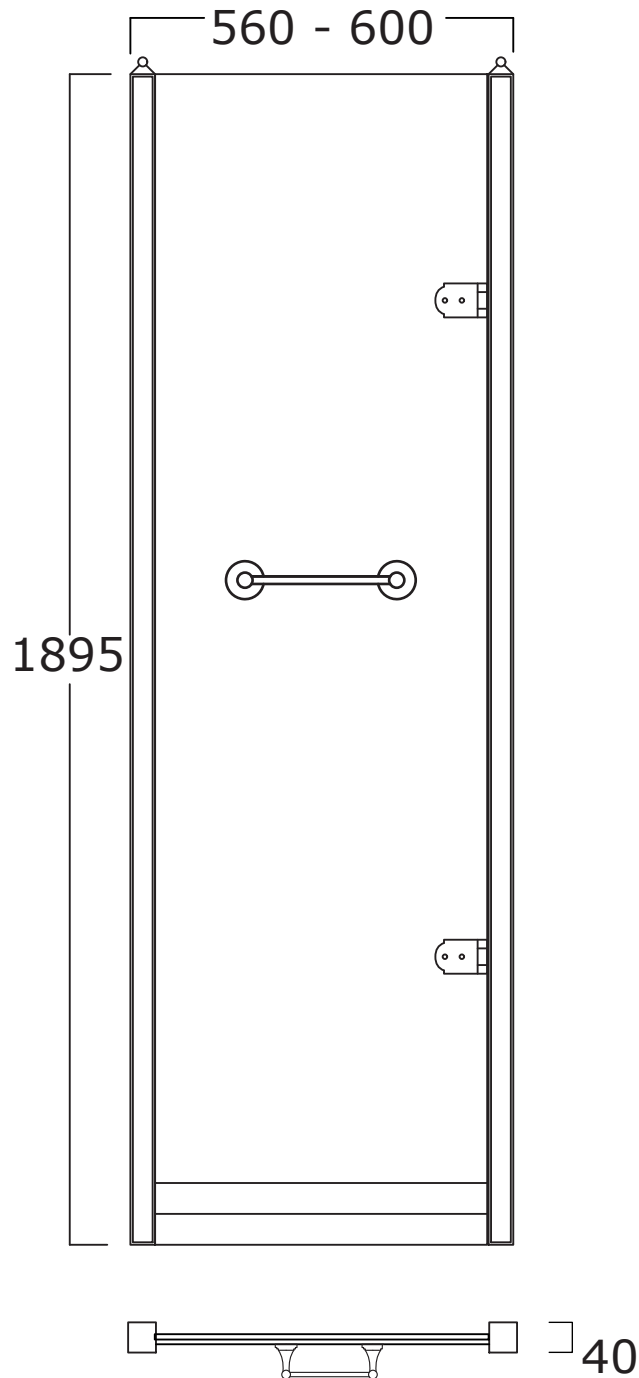

Art: Porta doccia in vetro satinato tipo A, profilo 2 dimensione 60 cm.
Shower door in frosted glass type A, profile 2 size 60 cm.

Fin: Cromo/*Chrome*
Ottone/*Brass*

Cod: PDVS602A 007 CR
PDVS602A 007 OT

Mat: Acciaio, Vetro/*Steel, Glass*

Peso/Weight:
Imballo/Package:

Misure espresse in mm / *Dimensions in millimeters*

BATH & BATH

DORSET

Art: Porta doccia in vetro satinato tipo B, profilo 2 dimensione 60 cm.
Shower door in frosted glass type B, profile 2 size 60 cm.

Art: Porta doccia in vetro decorato tipo A, profilo 1 dimensione 60 cm.
Shower door in decorated glass type A, profile 1 size 60 cm.

Fin: Cromo/*Chrome*
Ottone/*Brass*

Cod: PDVD601A 007 CR
PDVD601A 007 OT

Mat: Acciaio, Vetro/*Steel, Glass*

Peso/Weight:
Imballo/Package:

Misure espresse in mm / *Dimensions in millimeters*

BATH & BATH

DORSET

Art: Porta doccia in vetro decorato tipo B, profilo 1 dimensione 60 cm.
Shower door in decorated glass type B, profile 1 size 60 cm.