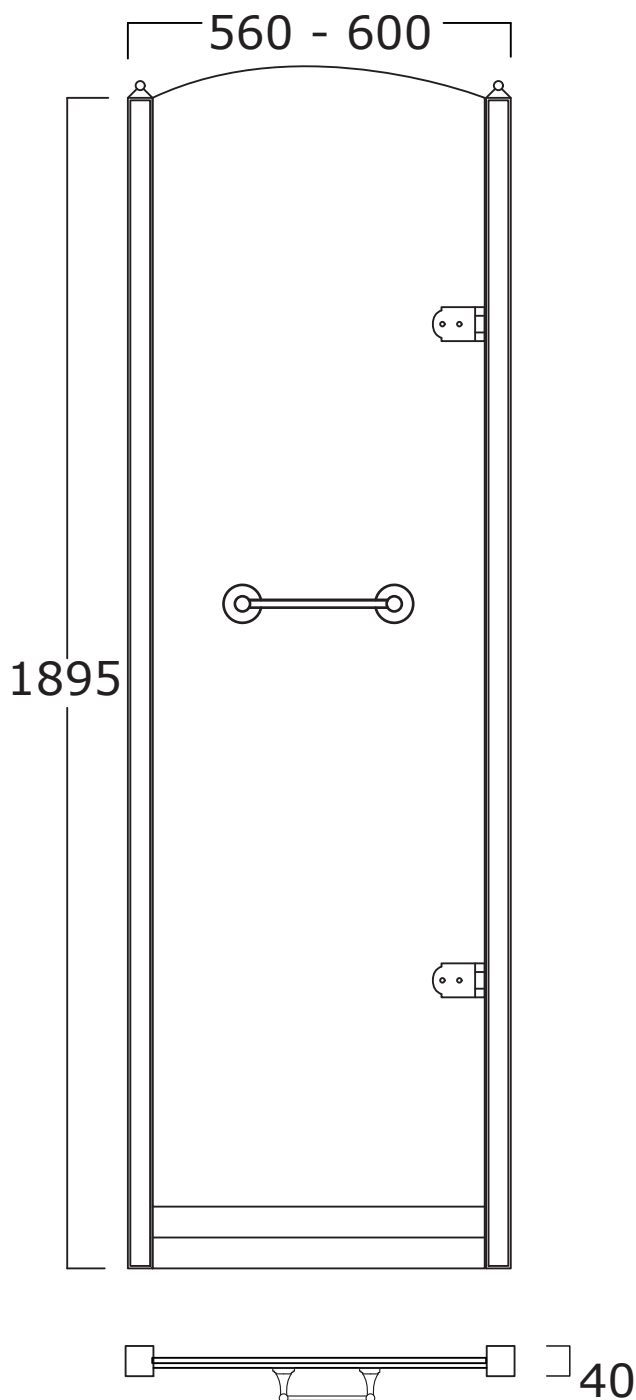

DORSET

Art: Porta doccia in vetro decorato tipo B, profilo 1 dimensione 60 cm.
Shower door in decorated glass type B, profile 1 size 60 cm.

Fin: Cromo/*Chrome*
Ottone/*Brass*

Cod: PDVD601B 007 CR
PDVD601B 007 OT

Mat: Acciaio, Vetro/*Steel, Glass*

Peso/Weight:
Imballo/Package:

Misure espresse in mm / *Dimensions in millimeters*

BATH & BATH