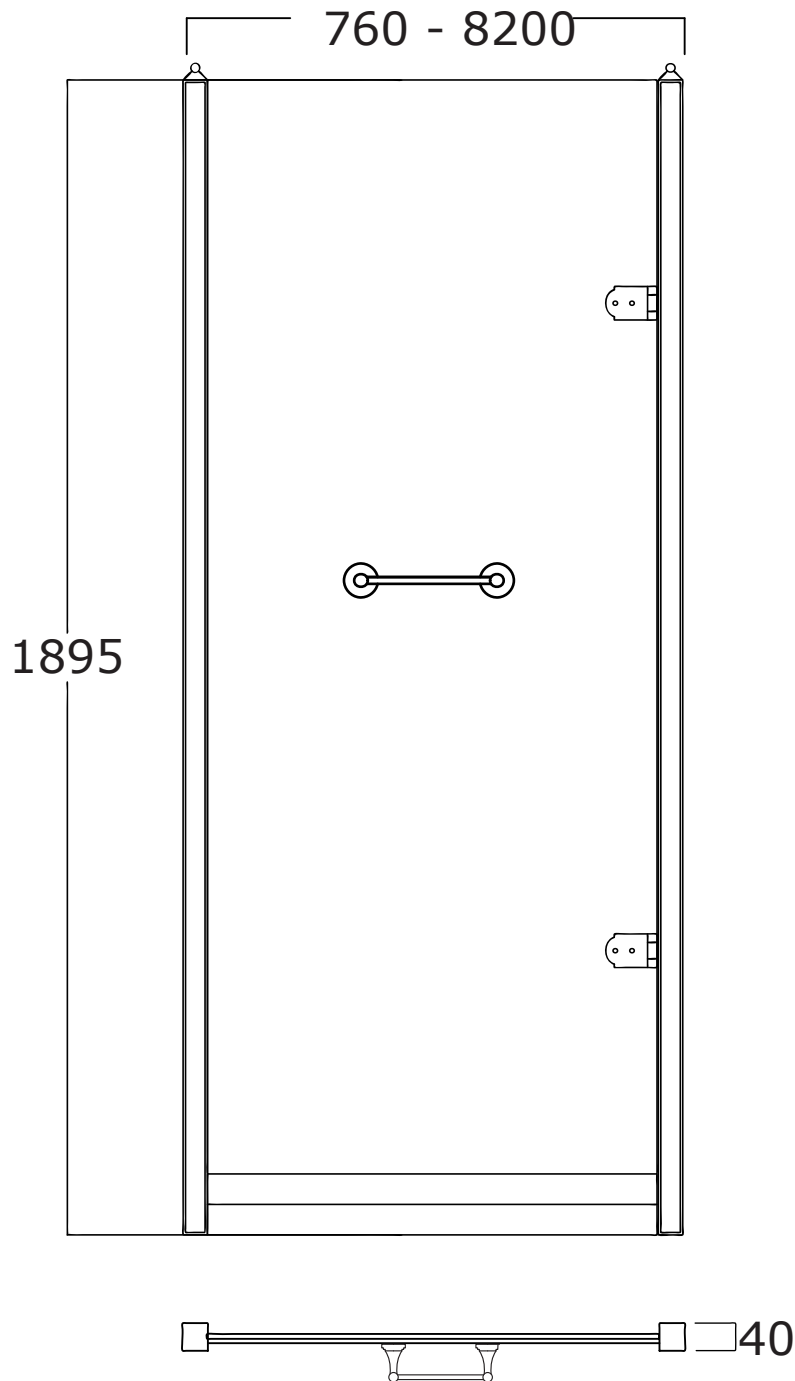

Art: Porta doccia in vetro satinato tipo A, profilo 2 dimensione 80 cm.
Shower door in frosted glass type A, profile 2 size 80 cm.

Fin: Cromo/*Chrome*
Ottone/*Brass*

Cod: PDVS802A 007 CR
PDVS802A 007 OT

Mat: Acciaio, Vetro/*Steel, Glass*

Peso/Weight:
Imballo/Package:

Misure espresse in mm / *Dimensions in millimeters*

BATH & BATH

DORSET

Art: Porta doccia in vetro satinato tipo B, profilo 2 dimensione 80 cm.
Shower door in frosted glass type B, profile 2 size 60 cm.

Art: Porta doccia in vetro decorato tipo A, profilo 1 dimensione 80 cm.
Shower door in decorated glass type A, profile 1 size 80 cm.

Fin: Cromo/*Chrome*
Ottone/*Brass*

Cod: PDVD801A 007 CR
PDVD801A 007 OT

Mat: Acciaio, Vetro/*Steel, Glass*

Peso/Weight:
Imballo/Package:

Misure espresse in mm / *Dimensions in millimeters*

BATH & BATH

DORSET

Art: Porta doccia in vetro decorato tipo B, profilo 1 dimensione 80 cm.
Shower door in decorated glass type B, profile 1 size 80 cm.