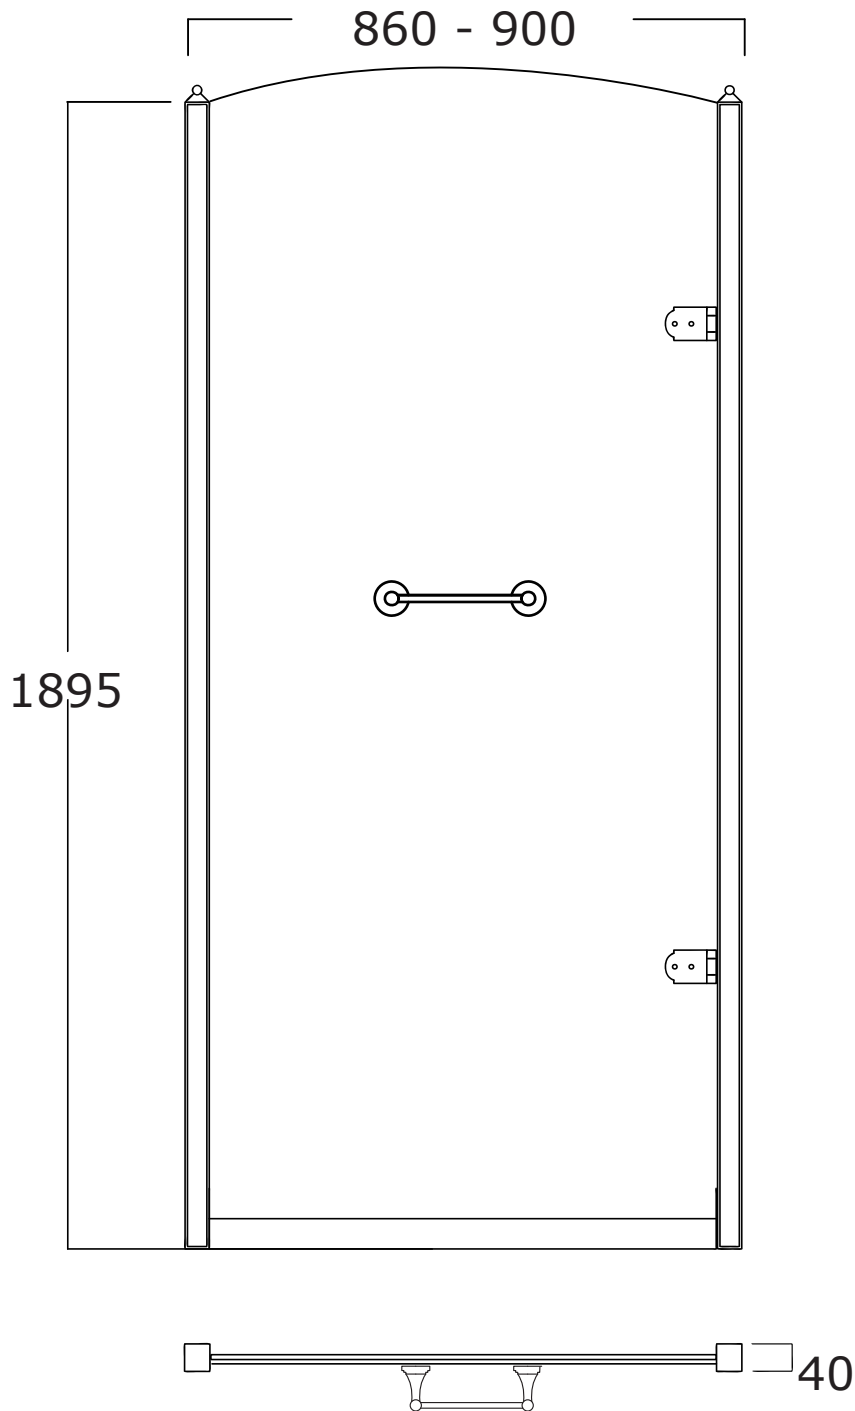

DORSET

Art: Porta doccia in vetro decorato tipo B, profilo 2 dimensione 90 cm.
Shower door in decorated glass type B, profile 2 size 90 cm.

Fin: Cromo/*Chrome*
Ottone/*Brass*

Cod: PDVD902B 007 CR
PDVD902B 007 OT

Mat: Acciaio, Vetro/*Steel, Glass*

Peso/Weight:
Imballo/Package:

Misure espresse in mm / *Dimensions in millimeters*

BATH & BATH