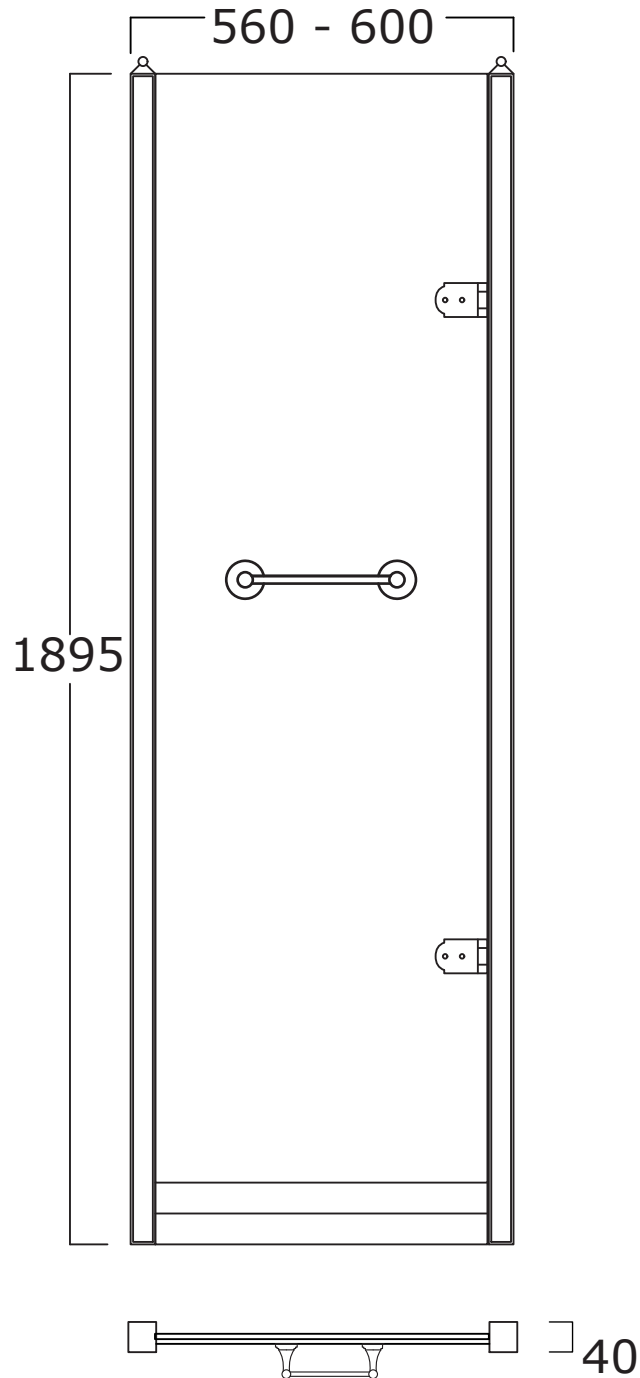

Art: Porta doccia in vetro satinato tipo A, profilo 1 dimensione 60 cm.
Shower door in frosted glass type A, profile 1 size 60 cm.

Fin: Cromo/*Chrome*
Ottone/*Brass*

Cod: PDVS601A 007 CR
PDVS601A 007 OT

Mat: Acciaio, Vetro/*Steel, Glass*

Peso/Weight:
Imballo/Package:

Misure espresse in mm / *Dimensions in millimeters*

BATH & BATH

DORSET

Art: Porta doccia in vetro satinato tipo B, profilo 1 dimensione 60 cm.
Shower door in frosted glass type B, profile 1 size 60 cm.

Art: Porta doccia in vetro satinato tipo A, profilo 2 dimensione 60 cm.
Shower door in frosted glass type A, profile 2 size 60 cm.

Fin: Cromo/*Chrome*
Ottone/*Brass*

Cod: PDVS602A 007 CR
PDVS602A 007 OT

Mat: Acciaio, Vetro/*Steel, Glass*

Peso/Weight:
Imballo/Package:

Misure espresse in mm / *Dimensions in millimeters*

BATH & BATH

DORSET

Art: Porta doccia in vetro satinato tipo B, profilo 2 dimensione 60 cm.
Shower door in frosted glass type B, profile 2 size 60 cm.