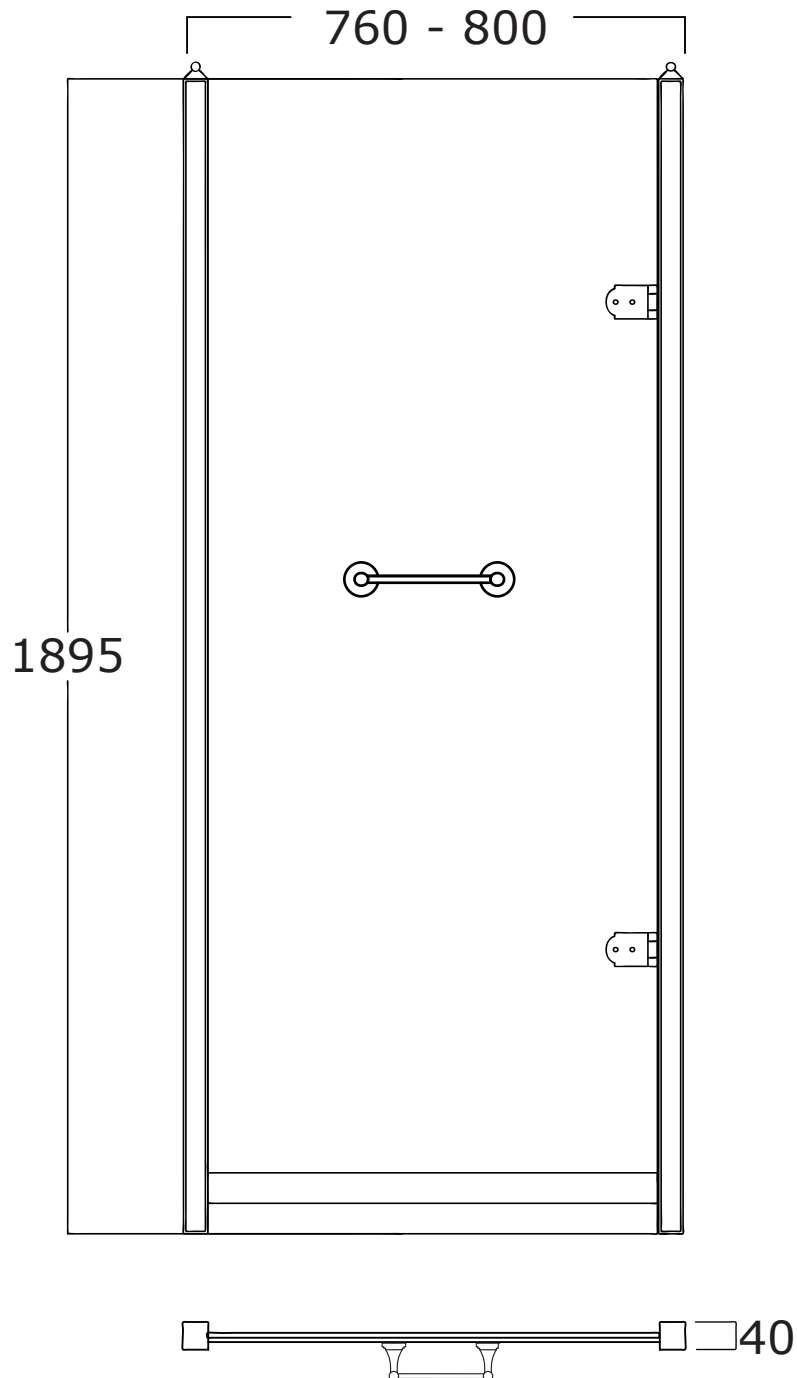

Art: Porta doccia in vetro trasparente tipo A, profilo 2 dimensione 80 cm.
Shower door in clear glass type A, profile 2 size 80 cm.

Fin: Cromo/*Chrome*
Ottone/*Brass*

Cod: PDVT802A 007 CR
PDVT802A 007 OT

Mat: Acciaio, Vetro/*Steel, Glass*

Peso/Weight:
Imballo/Package:

Misure espresse in mm / *Dimensions in millimeters*

BATH & BATH

DORSET

Art: Porta doccia in vetro trasparente tipo B, profilo 2 dimensione 80 cm.
Shower door in clear glass type B, profile 2 size 80 cm.

Art: Porta doccia in vetro satinato tipo A, profilo 1 dimensione 80 cm.
Shower door in frosted glass type A, profile 1 size 80 cm.

Fin: Cromo/*Chrome*
Ottone/*Brass*

Cod: PDVS801A 007 CR
PDVS801A 007 OT

Mat: Acciaio, Vetro/*Steel, Glass*

Peso/Weight:
Imballo/Package:

Misure espresse in mm / *Dimensions in millimeters*

BATH & BATH

DORSET

Art: Porta doccia in vetro satinato tipo B, profilo 1 dimensione 80 cm.
Shower door in frosted glass type B, profile 1 size 80 cm.