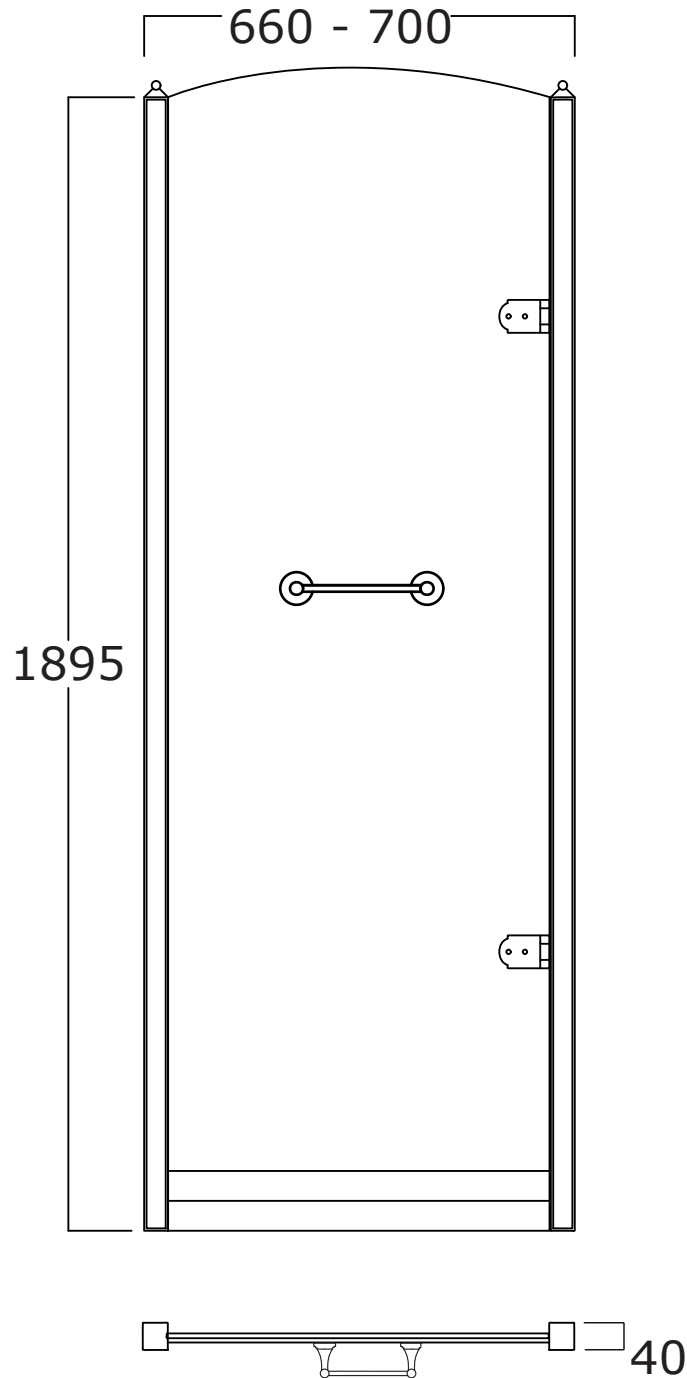

DORSET

Art: Porta doccia in vetro decorato tipo B, profilo 1 dimensione 70 cm.
Shower door in decorated glass type B, profile 1 size 70 cm.

Fin: Cromo/*Chrome*
Ottone/*Brass*

Cod: PDVD701B 007 CR
PDVD701B 007 OT

Mat: Acciaio, Vetro/*Steel, Glass*

Peso/Weight:
Imballo/Package:

Misure espresse in mm / *Dimensions in millimeters*

BATH & BATH