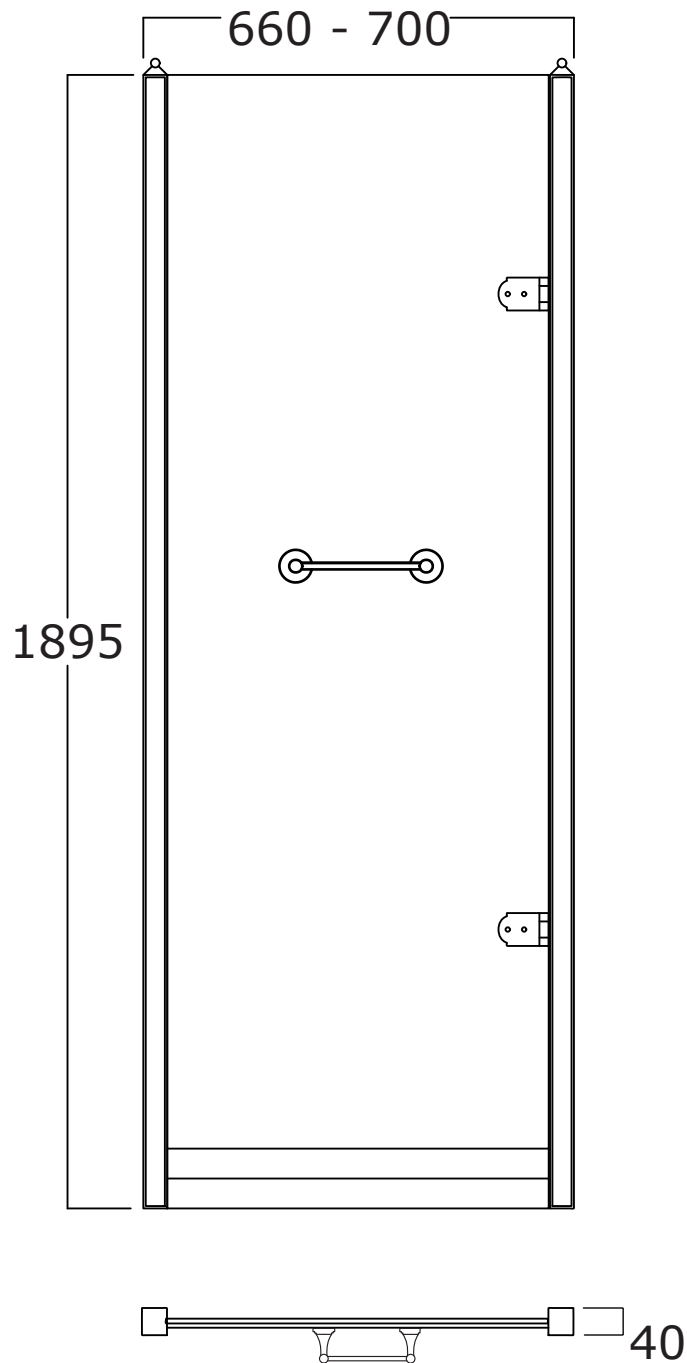

Art: Porta doccia in vetro satinato tipo A, profilo 1 dimensione 60 cm.
Shower door in frosted glass type A, profile 1 size 60 cm.

Fin: Cromo/*Chrome*
Ottone/*Brass*

Cod: PDVS601A 007 CR
PDVS601A 007 OT

Art: Porta doccia in vetro satinato tipo A, profilo 2 dimensione 60 cm.
Shower door in frosted glass type A, profile 2 size 60 cm.

Fin: Cromo/*Chrome*
Ottone/*Brass*

Cod: PDVS602A 007 CR
PDVS602A 007 OT

Mat: Acciaio, Vetro/*Steel, Glass*

Peso/Weight:
Imballo/Package:

Misure espresse in mm / *Dimensions in millimeters*

BATH & BATH

DORSET

Art: Porta doccia in vetro satinato tipo B, profilo 2 dimensione 70 cm.
Shower door in frosted glass type B, profile 2 size 70 cm.

Mat: Acciaio, Vetro/*Steel, Glass*

Peso/Weight:
Imballo/Package:

Misure espresse in mm / *Dimensions in millimeters*

BATH & BATH

DORSET

Art: Porta doccia in vetro decorato tipo B, profilo 1 dimensione 70 cm.
Shower door in decorated glass type B, profile 1 size 70 cm.