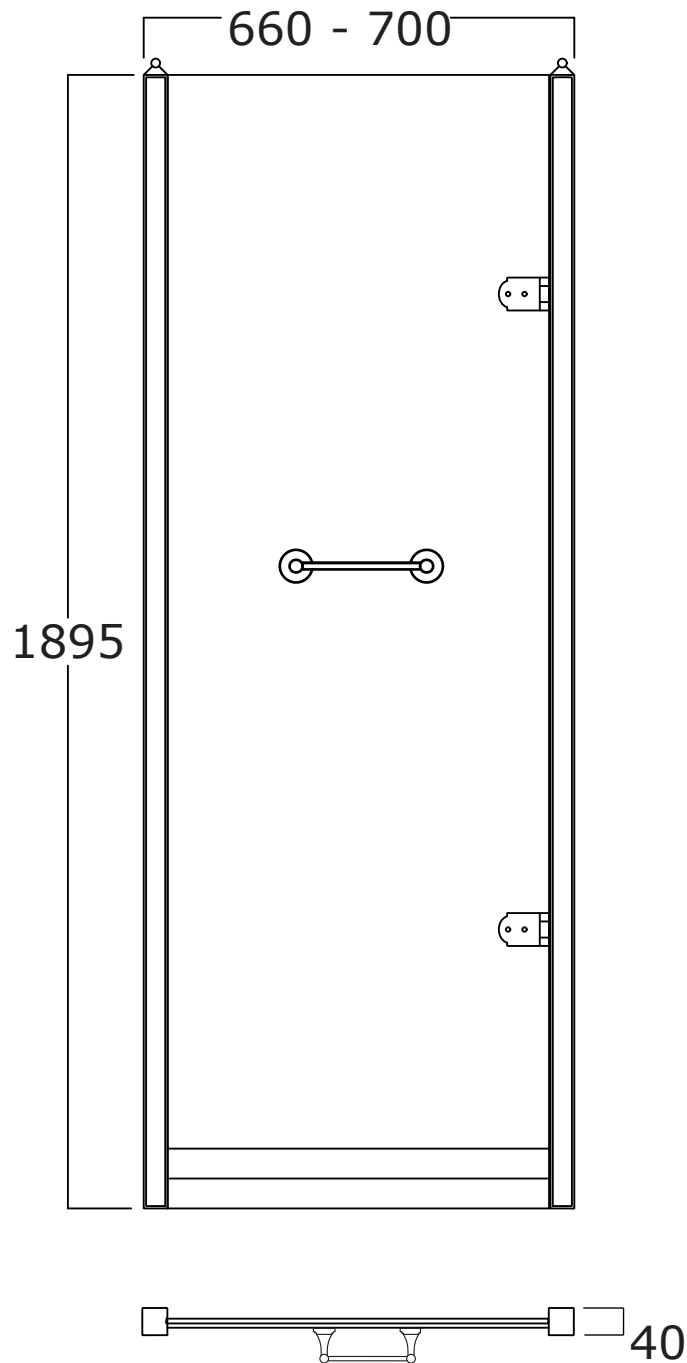

Art: Porta doccia in vetro satinato tipo A, profilo 1 dimensione 60 cm.
Shower door in frosted glass type A, profile 1 size 60 cm.

Fin: Cromo/*Chrome*
Ottone/*Brass*

Cod: PDVS601A 007 CR
PDVS601A 007 OT

Art: Porta doccia in vetro satinato tipo A, profilo 2 dimensione 60 cm.
Shower door in frosted glass type A, profile 2 size 60 cm.

Fin: Cromo/*Chrome*
Ottone/*Brass*

Cod: PDVS602A 007 CR
PDVS602A 007 OT

Mat: Acciaio, Vetro/*Steel, Glass*

Peso/Weight:
Imballo/Package:

Misure espresse in mm / *Dimensions in millimeters*

BATH & BATH

DORSET

Art: Porta doccia in vetro decorato tipo B, profilo 1 dimensione 70 cm.
Shower door in decorated glass type B, profile 1 size 70 cm.

Mat: Acciaio, Vetro/*Steel, Glass*

Peso/Weight:
Imballo/Package:

Misure espresse in mm / *Dimensions in millimeters*

BATH & BATH

DORSET

Art: Porta doccia in vetro decorato tipo B, profilo 2 dimensione 70 cm.
Shower door in decorated glass type B, profile 2 size 70 cm.