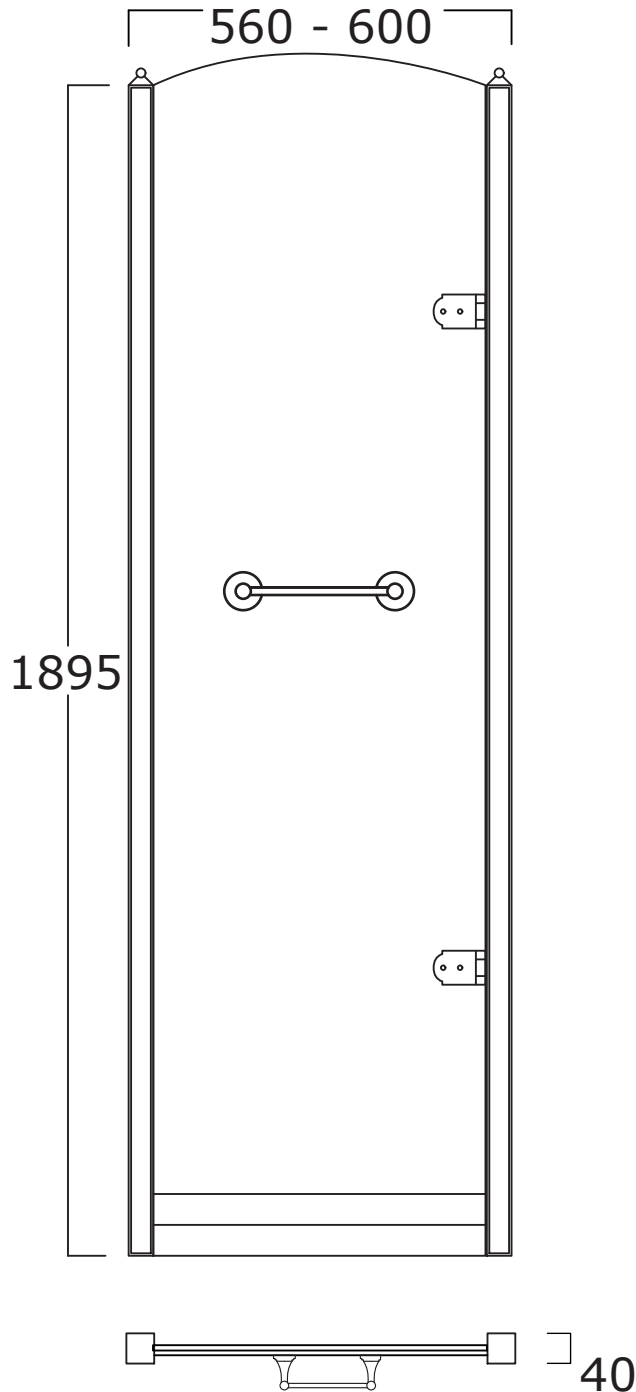

DORSET

Art: Porta doccia in vetro satinato tipo B, profilo 2 dimensione 60 cm.
Shower door in frosted glass type B, profile 2 size 60 cm.

Fin: Cromo/*Chrome*
Ottone/*Brass*

Cod: PDVS602B 007 CR
PDVS602B 007 OT

Mat: Acciaio, Vetro/*Steel, Glass*

Peso/Weight:
Imballo/Package:

Misure espresse in mm / *Dimensions in millimeters*

BATH & BATH