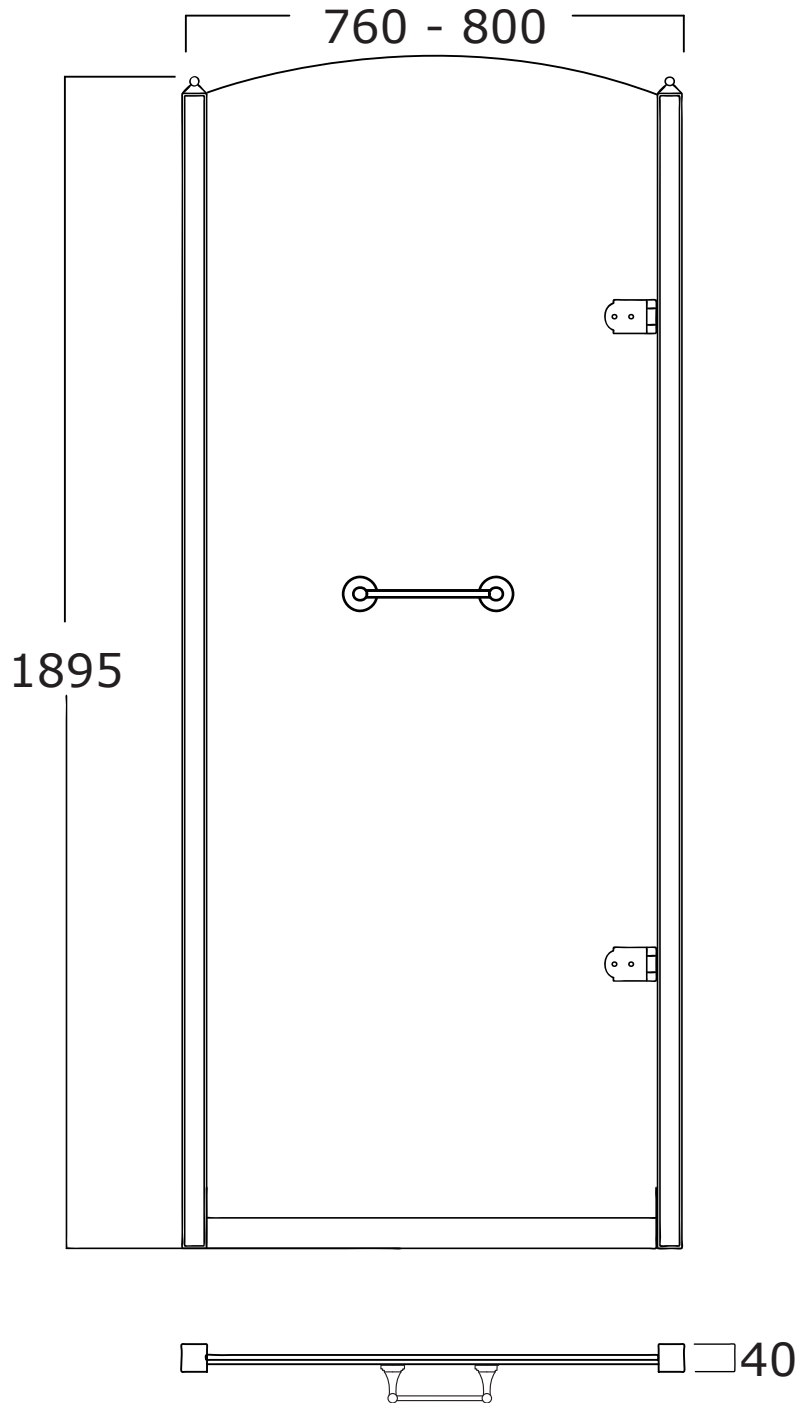

DORSET

Art: Porta doccia in vetro decorato tipo B, profilo 2 dimensione 80 cm.
Shower door in dcorated glass type B, profile 2 size 60 cm.

Fin: Cromo/*Chrome*
Ottone/*Brass*

Cod: PDVD802B 007 CR
PDVD802B 007 OT

Mat: Acciaio, Vetro/*Steel, Glass*

Peso/Weight:
Imballo/Package:

Misure espresse in mm / *Dimensions in millimeters*

BATH & BATH