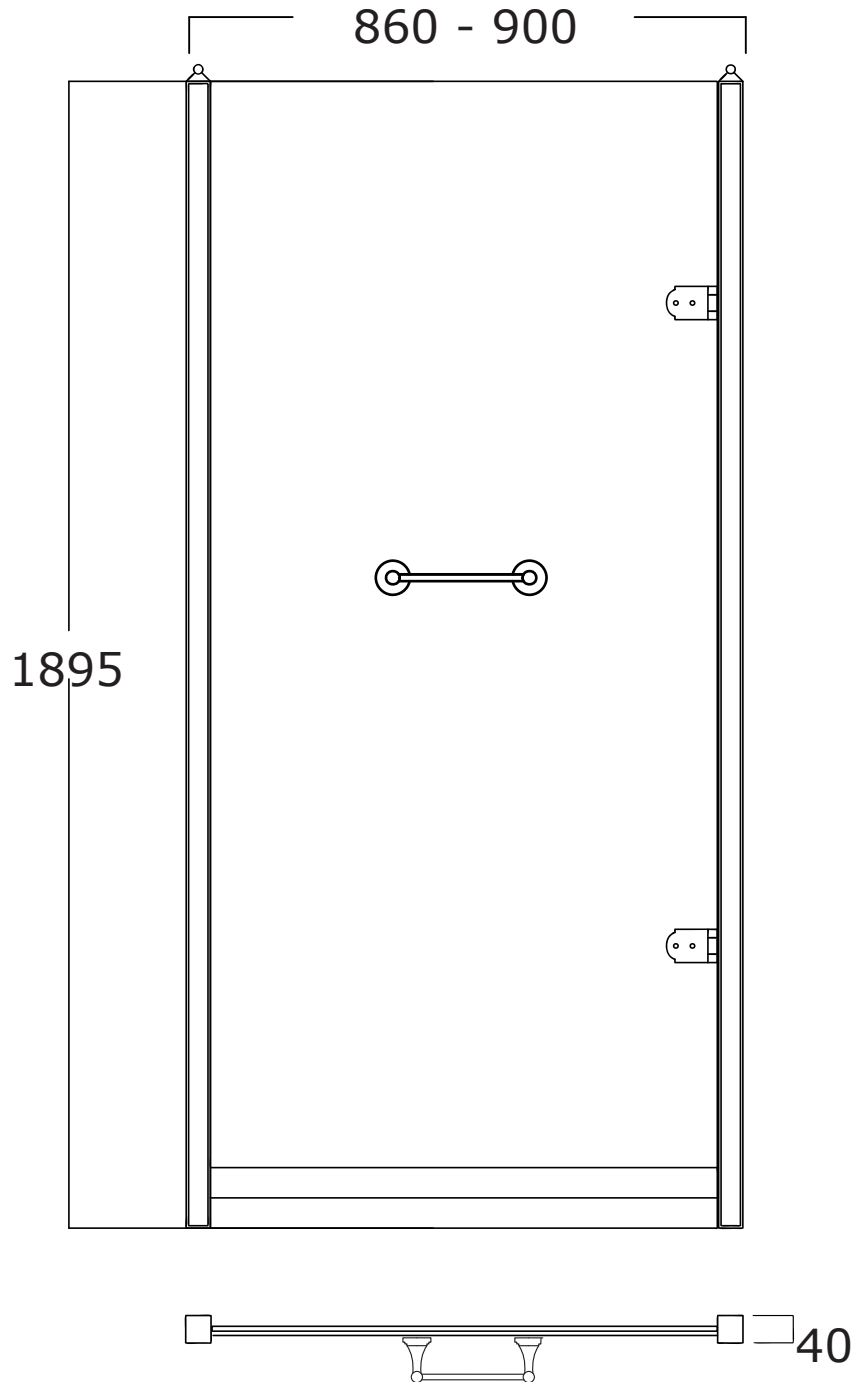

Art: Porta doccia in vetro trasparente tipo A, profilo 2 dimensione 90 cm.
Shower door in clear glass type A, profile 2 size 90 cm.

Fin: Cromo/*Chrome*
Ottone/*Brass*

Cod: PDVT902A 007 CR
PDVT902A 007 OT

Mat: Acciaio, Vetro/*Steel, Glass*

Peso/Weight:
Imballo/Package:

Misure espresse in mm / *Dimensions in millimeters*

BATH & BATH

DORSET

Art: Porta doccia in vetro trasparente tipo B, profilo 2 dimensione 90 cm.
Shower door in clear glass type B, profile 2 size 90 cm.

Art: Porta doccia in vetro satinato tipo A, profilo 1 dimensione 90 cm.
Shower door in frosted glass type A, profile 1 size 90 cm.

Fin: Cromo/*Chrome*
Ottone/*Brass*

Cod: PDVS901A 007 CR
PDVS901A 007 OT

Mat: Acciaio, Vetro/*Steel, Glass*

Peso/Weight:
Imballo/Package:

Misure espresse in mm / *Dimensions in millimeters*

BATH & BATH

DORSET

Art: Porta doccia in vetro satinato tipo B, profilo 1 dimensione 90 cm.
Shower door in frosted glass type B, profile 1 size 90 cm.