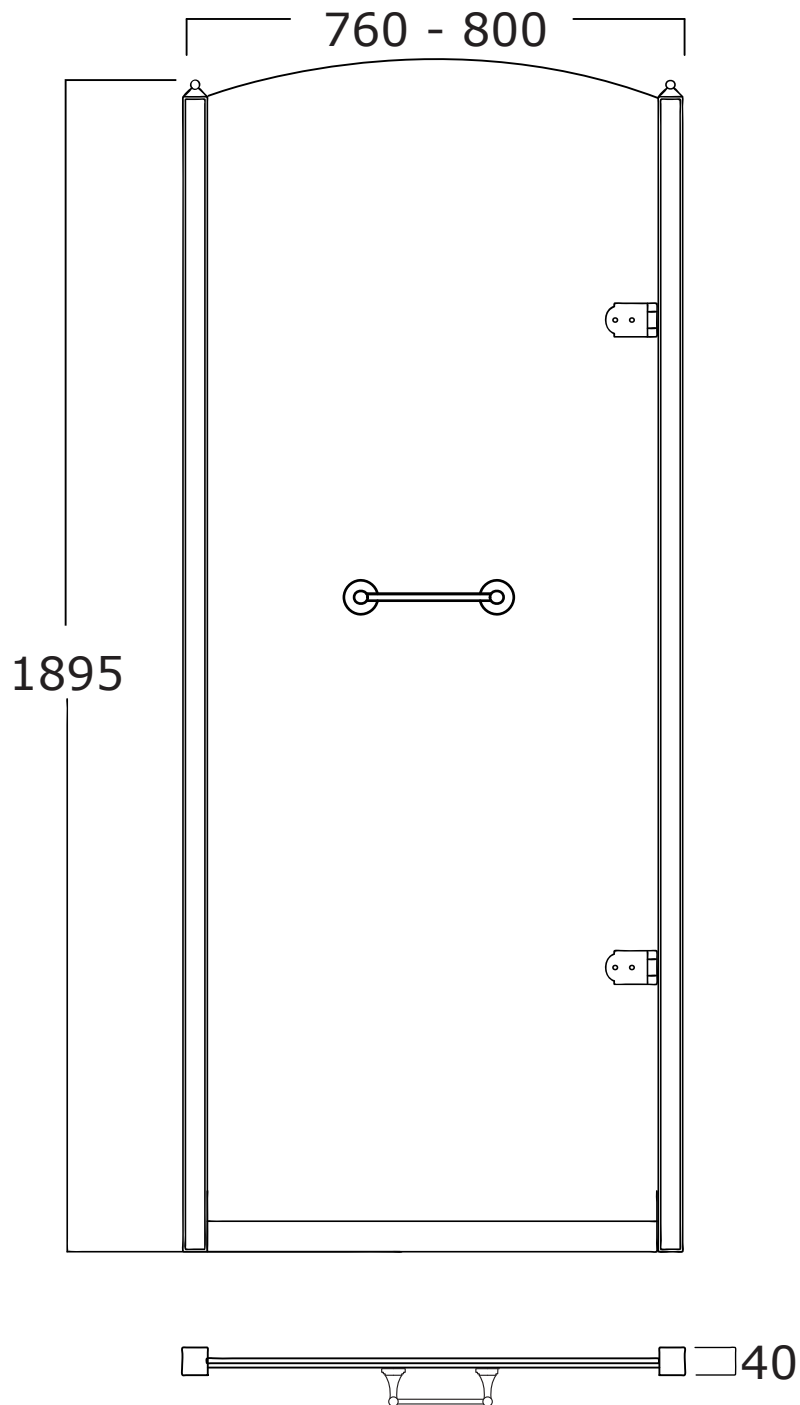

DORSET

Art: Porta doccia in vetro satinato tipo B, profilo 1 dimensione 80 cm.
Shower door in frosted glass type B, profile 1 size 80 cm.

Fin: Cromo/*Chrome*
Ottone/*Brass*

Cod: PDVS801B 007 CR
PDVS801B 007 OT

Mat: Acciaio, Vetro/*Steel, Glass*

Peso/Weight:
Imballo/Package:

Misure espresse in mm / *Dimensions in millimeters*

BATH & BATH