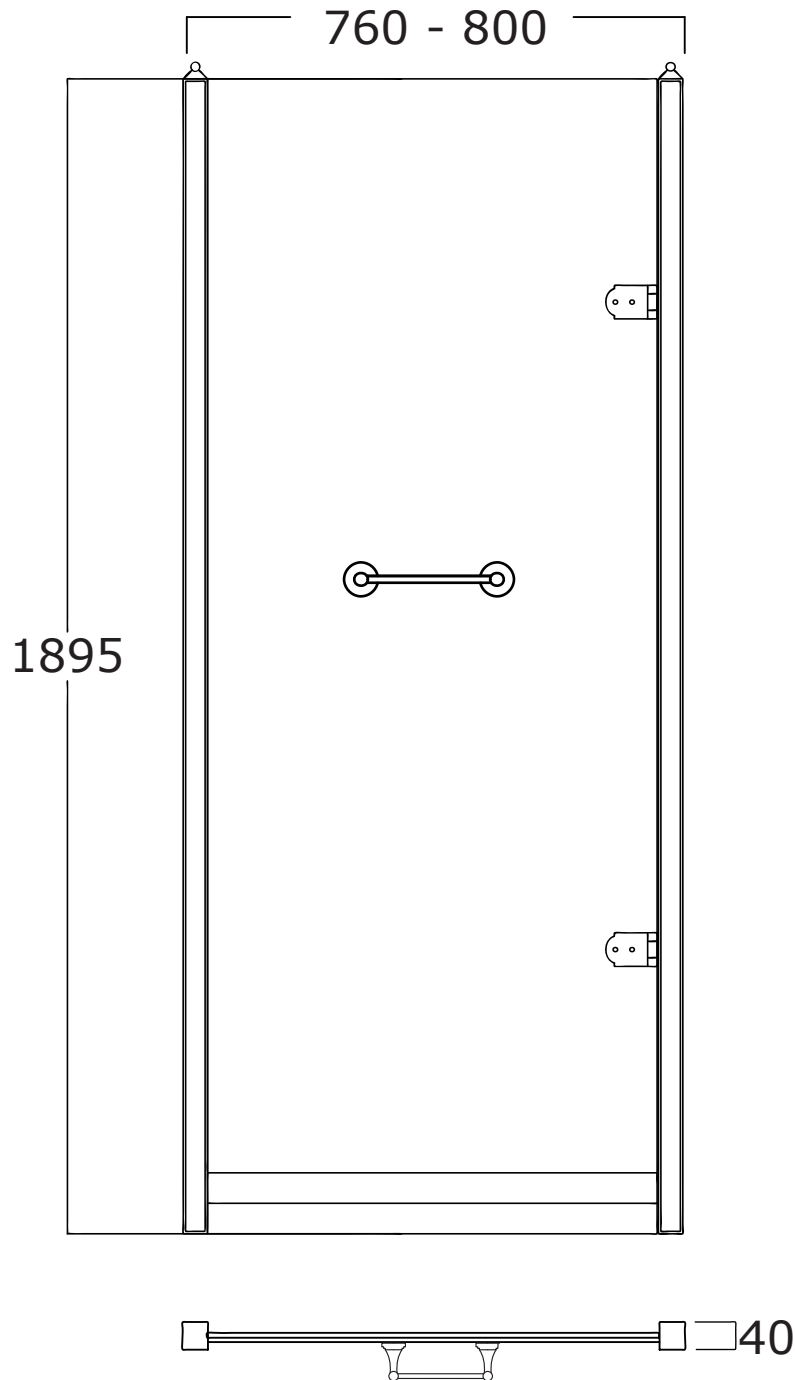

Art: Porta doccia in vetro satinato tipo A, profilo 2 dimensione 60 cm.
Shower door in frosted glass type A, profile 2 size 60 cm.

Fin: Cromo/*Chrome*
Ottone/*Brass*

Cod: PDVS602A 007 CR
PDVS602A 007 OT

Mat: Acciaio, Vetro/*Steel, Glass*

Peso/Weight:
Imballo/Package:

Misure espresse in mm / *Dimensions in millimeters*

BATH & BATH

DORSET

Art: Porta doccia in vetro trasparente tipo B, profilo 1 dimensione 80 cm.
Shower door in clear glass type B, profile 1 size 80 cm.

Art: Porta doccia in vetro trasparente tipo A, profilo 2 dimensione 80 cm.
Shower door in clear glass type A, profile 2 size 80 cm.

Fin: Cromo/*Chrome*
Ottone/*Brass*

Cod: PDVT802A 007 CR
PDVT802A 007 OT

Mat: Acciaio, Vetro/*Steel, Glass*

Peso/Weight:
Imballo/Package:

Misure espresse in mm / *Dimensions in millimeters*

BATH & BATH

DORSET

Art: Porta doccia in vetro trasparente tipo B, profilo 2 dimensione 80 cm.
Shower door in clear glass type B, profile 2 size 80 cm.