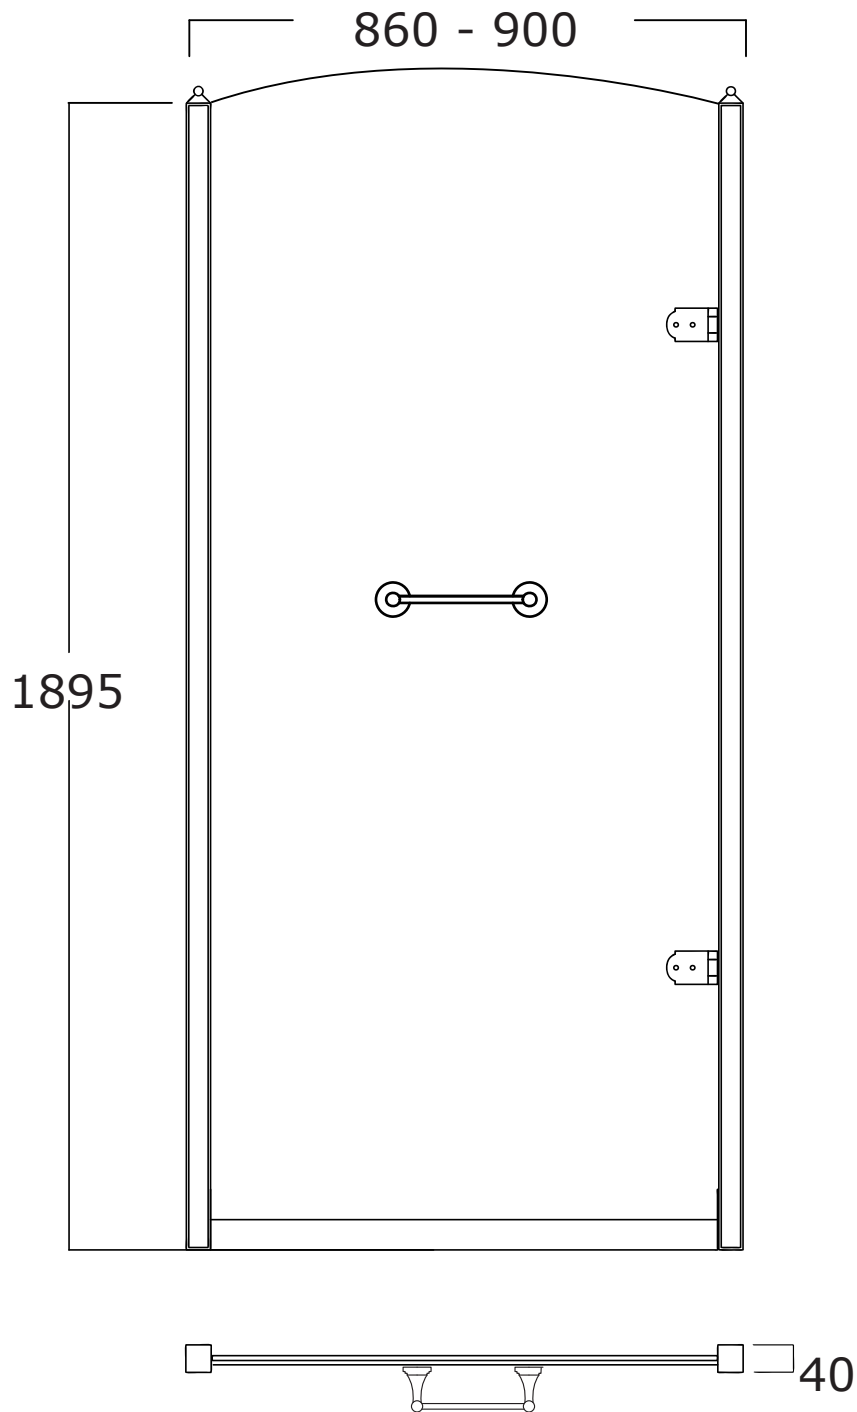

DORSET

Art: Porta doccia in vetro satinato tipo B, profilo 1 dimensione 90 cm.
Shower door in frosted glass type B, profile 1 size 90 cm.

Fin: Cromo/*Chrome*
Ottone/*Brass*

Cod: PDVS901B 007 CR
PDVS901B 007 OT

Mat: Acciaio, Vetro/*Steel, Glass*

Peso/Weight:
Imballo/Package:

Misure espresse in mm / *Dimensions in millimeters*

BATH & BATH