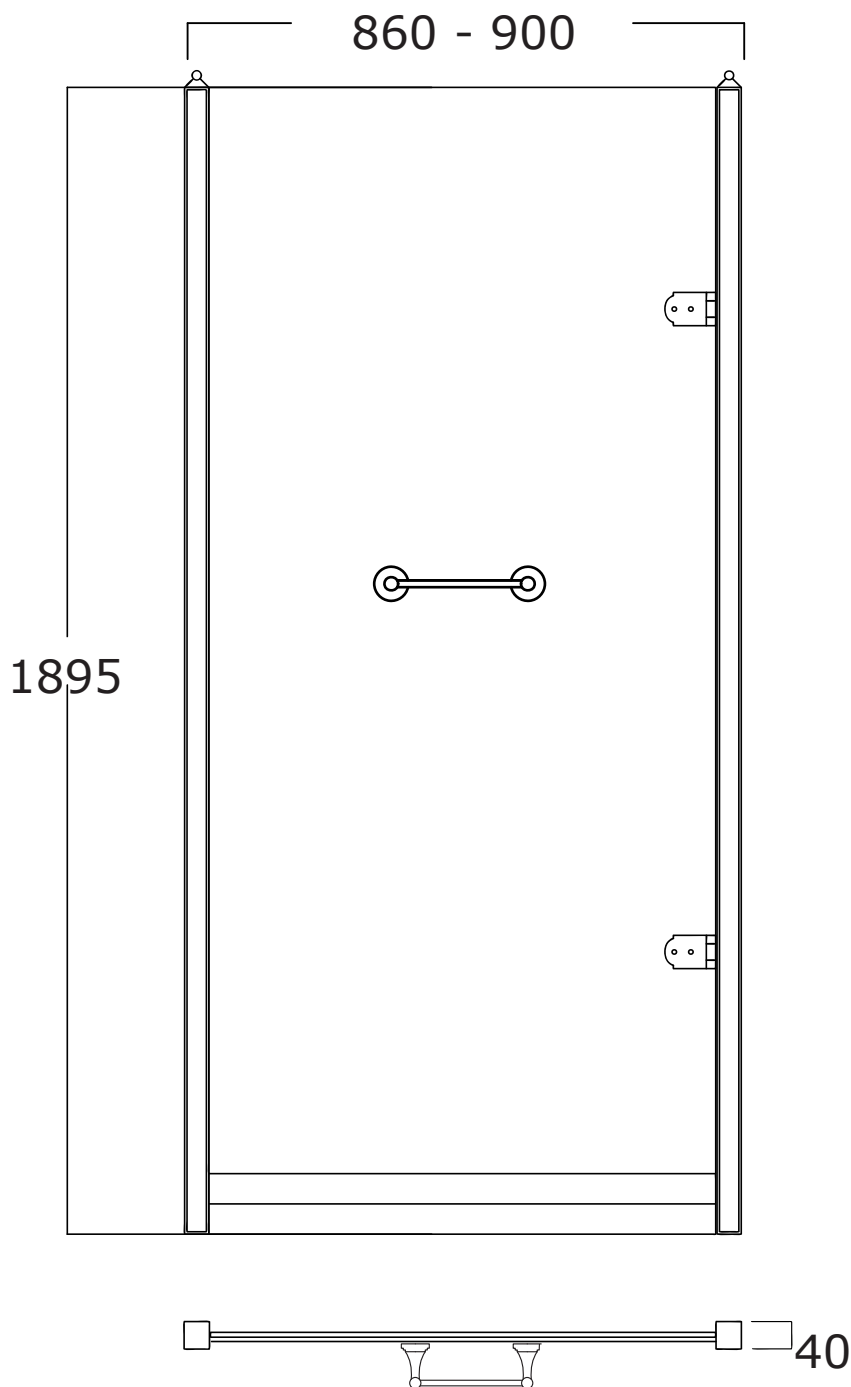

Mat: Acciaio, Vetro/*Steel, Glass*

Peso/Weight:
Imballo/Package:

Misure espresse in mm / *Dimensions in millimeters*

BATH & BATH

DORSET

Art: Porta doccia in vetro trasparente tipo B, profilo 2 dimensione 90 cm.
Shower door in clear glass type B, profile 2 size 90 cm.

Mat: Acciaio, Vetro/*Steel, Glass*

Peso/Weight:
Imballo/Package:

Misure espresse in mm / *Dimensions in millimeters*

BATH & BATH

DORSET

Art: Porta doccia in vetro satinato tipo B, profilo 1 dimensione 90 cm.
Shower door in frosted glass type B, profile 1 size 90 cm.

Art: Porta doccia in vetro satinato tipo A, profilo 2 dimensione 90 cm.
Shower door in frosted glass type A, profile 2 size 90 cm.

Fin: Cromo/*Chrome*
Ottone/*Brass*

Cod: PDVS902A 007 CR
PDVS902A 007 OT

Mat: Acciaio, Vetro/*Steel, Glass*

Peso/Weight:
Imballo/Package:

Misure espresse in mm / *Dimensions in millimeters*

BATH & BATH

DORSET

Art: Porta doccia in vetro satinato tipo B, profilo 2 dimensione 90 cm.
Shower door in frosted glass type B, profile 2 size 90 cm.