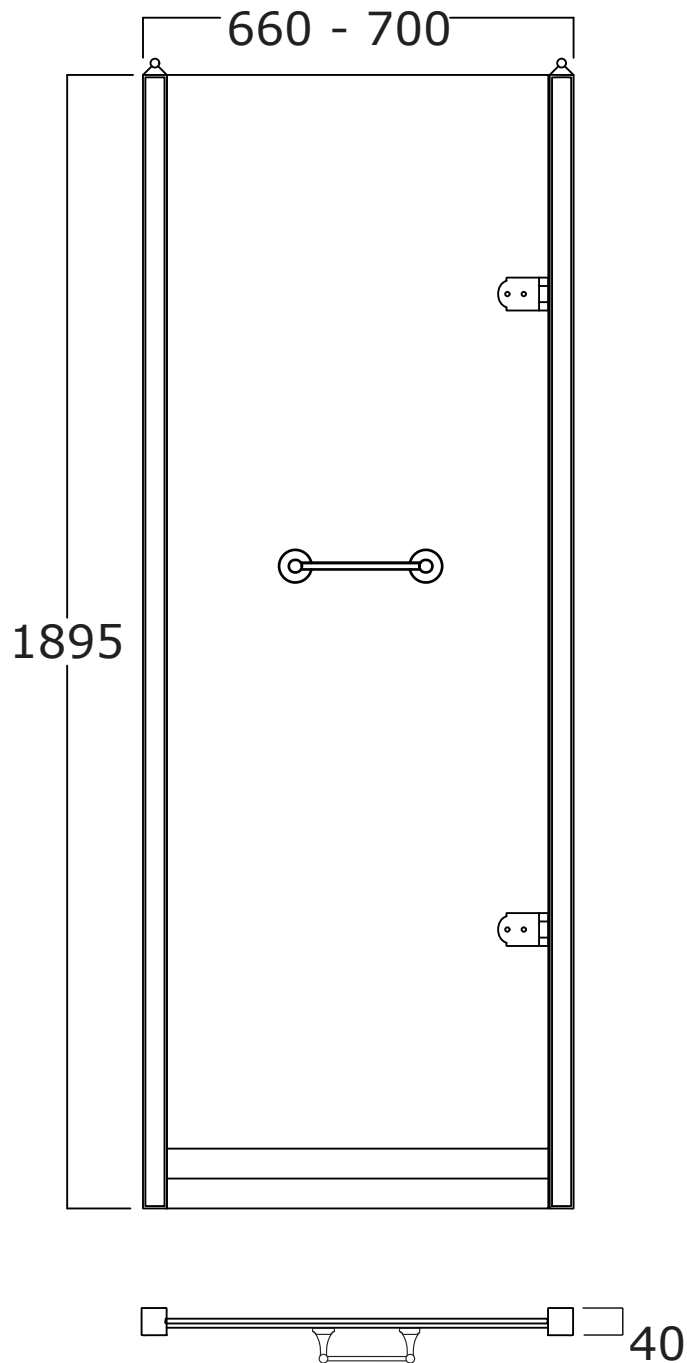

DORSET

Art: Porta doccia in vetro satinato tipo A, profilo 1 dimensione 70 cm.
Shower door in frosted glass type A, profile 1 size 70 cm.

Fin: Cromo/*Chrome*
Ottone/*Brass*

Cod: PDVS701A 007 CR
PDVS701A 007 OT

Mat: Acciaio, Vetro/*Steel, Glass*

Peso/Weight:
Imballo/Package:

Misure espresse in mm / *Dimensions in millimeters*

BATH & BATH