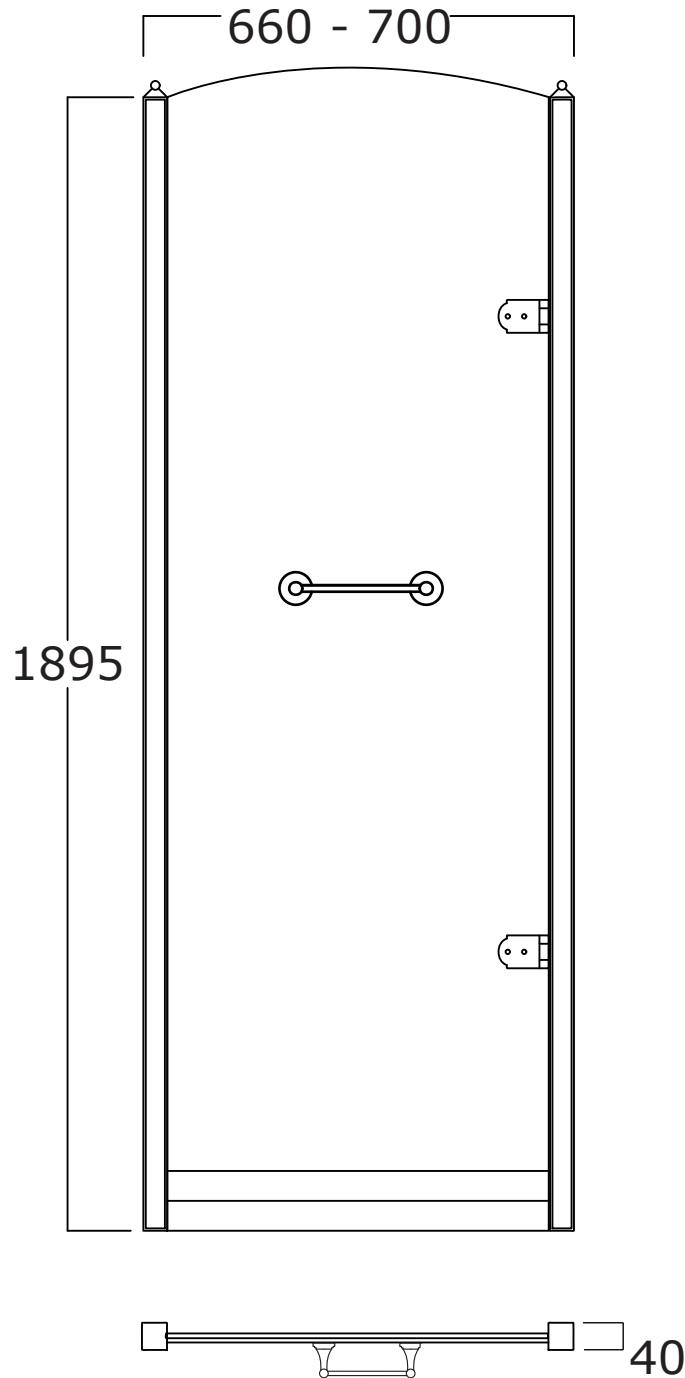

DORSET

Art: Porta doccia in vetro satinato tipo B, profilo 2 dimensione 70 cm.
Shower door in frosted glass type B, profile 2 size 70 cm.

Fin: Cromo/*Chrome*
Ottone/*Brass*

Cod: PDVS702B 007 CR
PDVS702B 007 OT

Mat: Acciaio, Vetro/*Steel, Glass*

Peso/Weight:
Imballo/Package:

Misure espresse in mm / *Dimensions in millimeters*

BATH & BATH