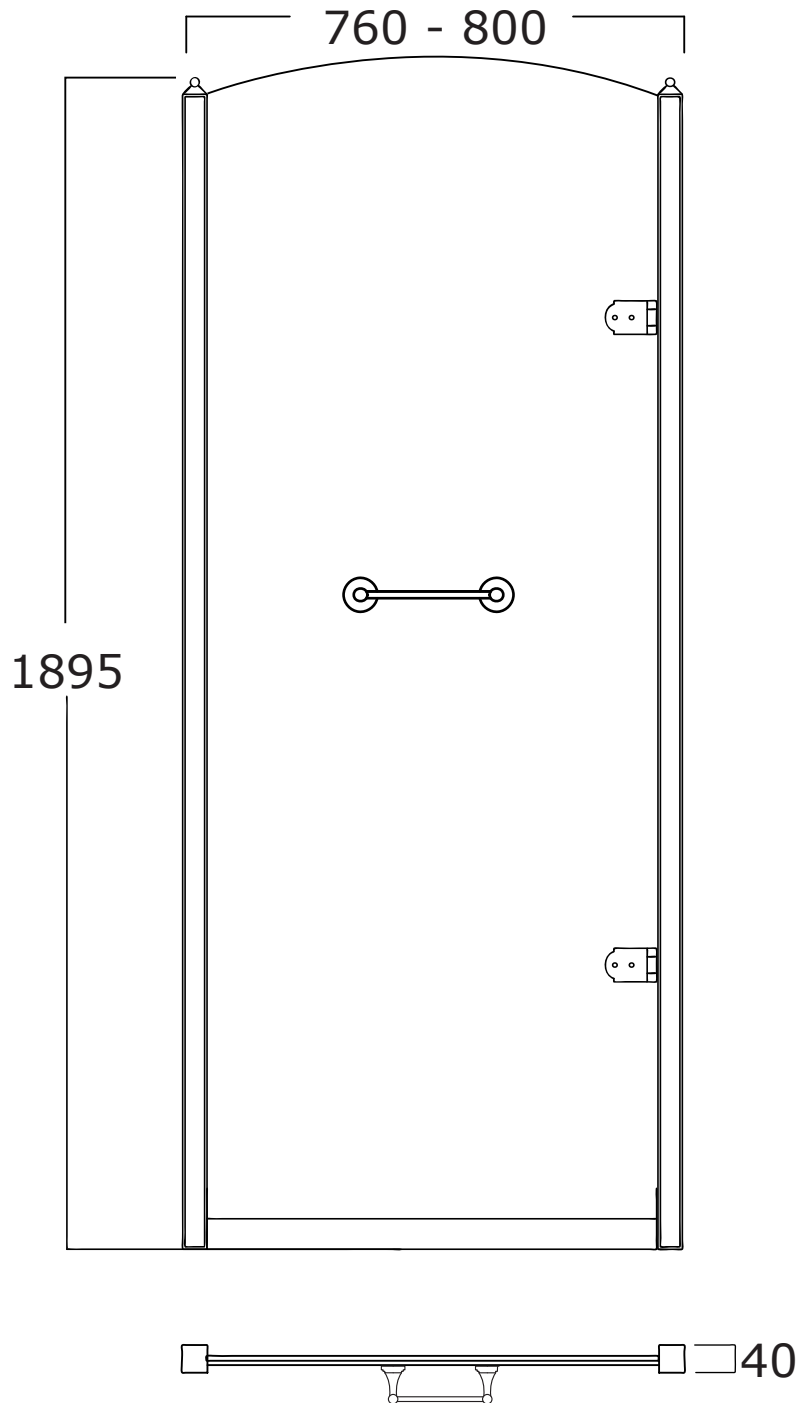

DORSET

Art: Porta doccia in vetro satinato tipo B, profilo 2 dimensione 80 cm.
Shower door in frosted glass type B, profile 2 size 60 cm.

Fin: Cromo/*Chrome*
Ottone/*Brass*

Cod: PDVS802B 007 CR
PDVS802B 007 OT

Mat: Acciaio, Vetro/*Steel, Glass*

Peso/Weight:
Imballo/Package:

Misure espresse in mm / *Dimensions in millimeters*

BATH & BATH