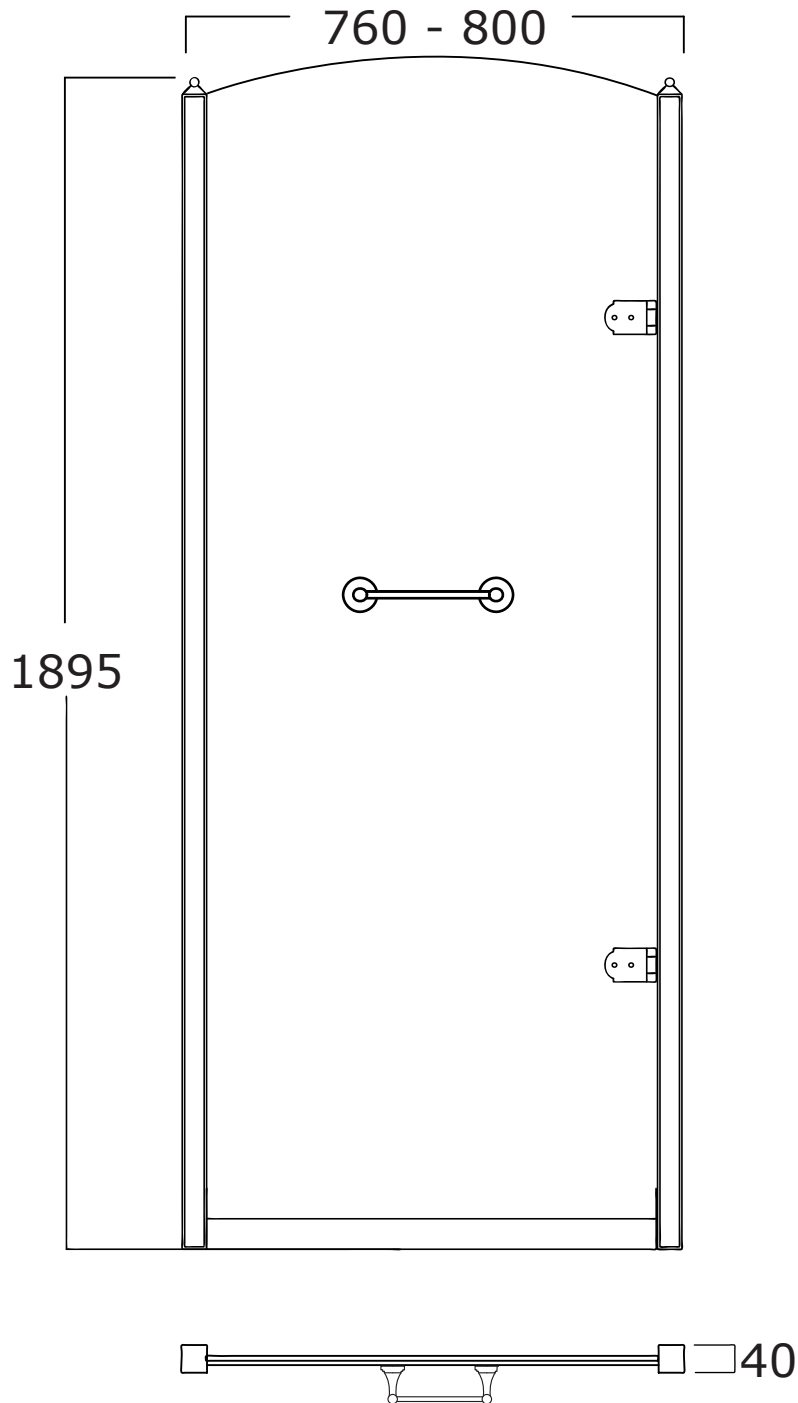

DORSET

Art: Porta doccia in vetro trasparente tipo B, profilo 2 dimensione 80 cm.
Shower door in clear glass type B, profile 2 size 80 cm.

Fin: Cromo/*Chrome*
Ottone/*Brass*

Cod: PDVT802B 007 CR
PDVT802B 007 OT

Mat: Acciaio,*Steel*, Vetro/*Glass*

Peso/Weight:
Imballo/Package:

Misure espresse in mm / *Dimensions in millimeters*

BATH & BATH