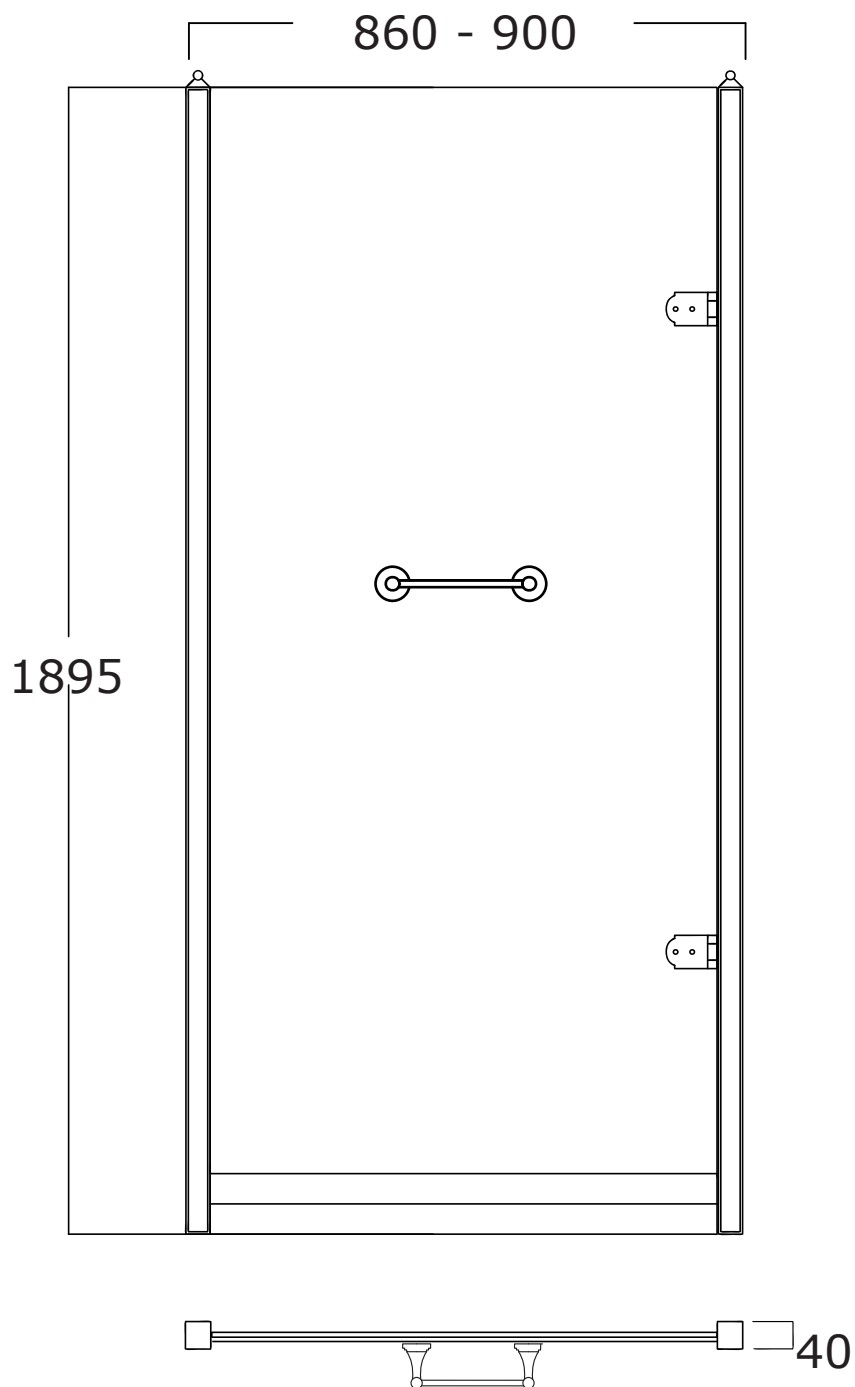

Mat: Acciaio, Vetro/*Steel, Glass*

Peso/Weight:
Imballo/Package:

Misure espresse in mm / *Dimensions in millimeters*

BATH & BATH

DORSET

Art: Porta doccia in vetro satinato tipo B, profilo 2 dimensione 90 cm.
Shower door in frosted glass type B, profile 2 size 90 cm.

Mat: Acciaio, Vetro/*Steel, Glass*

Peso/Weight:
Imballo/Package:

Misure espresse in mm / *Dimensions in millimeters*

BATH & BATH

DORSET

Art: Porta doccia in vetro decorato tipo B, profilo 1 dimensione 90 cm.
Shower door in decorated glass type B, profile 1 size 90 cm.

Art: Porta doccia in vetro decorato tipo A, profilo 2 dimensione 90 cm.
Shower door in decorated glass type A, profile 2 size 90 cm.

Fin: Cromo/*Chrome*
Ottone/*Brass*

Cod: PDVD902A 007 CR
PDVD902A 007 OT

Mat: Acciaio, Vetro/*Steel, Glass*

Peso/Weight:
Imballo/Package:

Misure espresse in mm / *Dimensions in millimeters*

BATH & BATH

DORSET

Art: Porta doccia in vetro decorato tipo B, profilo 2 dimensione 90 cm.
Shower door in decorated glass type B, profile 2 size 90 cm.