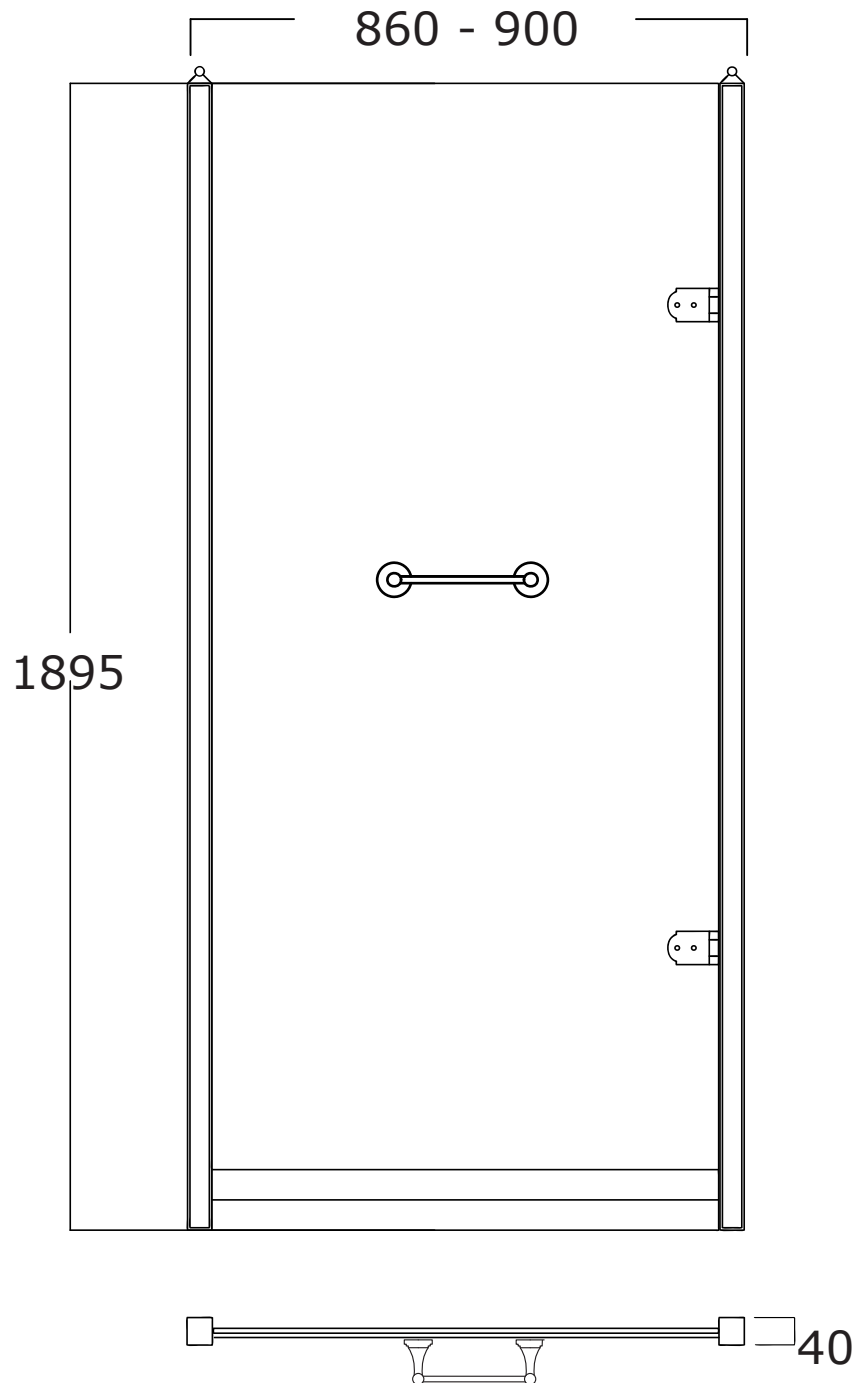

Art: Porta doccia in vetro satinato tipo A, profilo 2 dimensione 90 cm.
Shower door in frosted glass type A, profile 2 size 90 cm.

Fin: Cromo/*Chrome*
Ottone/*Brass*

Cod: PDVS902A 007 CR
PDVS902A 007 OT

Mat: Acciaio, Vetro/*Steel, Glass*

Peso/Weight:
Imballo/Package:

Misure espresse in mm / *Dimensions in millimeters*

BATH & BATH

DORSET

Art: Porta doccia in vetro satinato tipo B, profilo 2 dimensione 90 cm.
Shower door in frosted glass type B, profile 2 size 90 cm.

Art: Porta doccia in vetro decorato tipo A, profilo 1 dimensione 90 cm.
Shower door in decorated glass type A, profile 1 size 90 cm.

Fin: Cromo/*Chrome*
Ottone/*Brass*

Cod: PDVD901A 007 CR
PDVD901A 007 OT

Mat: Acciaio, Vetro/*Steel, Glass*

Peso/Weight:
Imballo/Package:

Misure espresse in mm / *Dimensions in millimeters*

BATH & BATH

DORSET

Art: Porta doccia in vetro decorato tipo B, profilo 1 dimensione 90 cm.
Shower door in decorated glass type B, profile 1 size 90 cm.