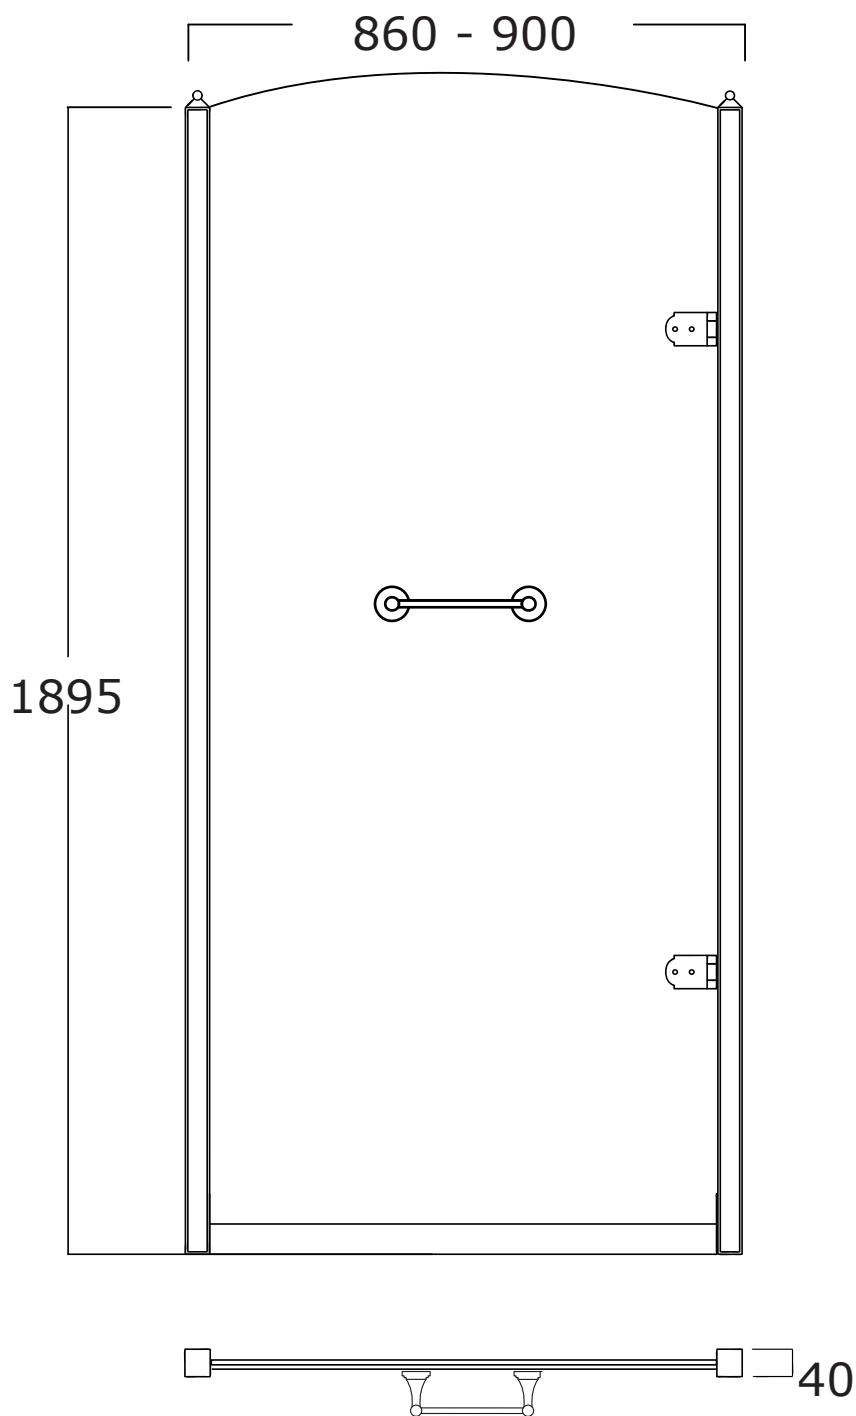

DORSET

Art: Porta doccia in vetro decorato tipo B, profilo 1 dimensione 90 cm.
Shower door in decorated glass type B, profile 1 size 90 cm.

Fin: Cromo/*Chrome*
Ottone/*Brass*

Cod: PDVD901B 007 CR
PDVD901B 007 OT

Mat: Acciaio, Vetro/*Steel, Glass*

Peso/Weight:
Imballo/Package:

Misure espresse in mm / *Dimensions in millimeters*

BATH & BATH