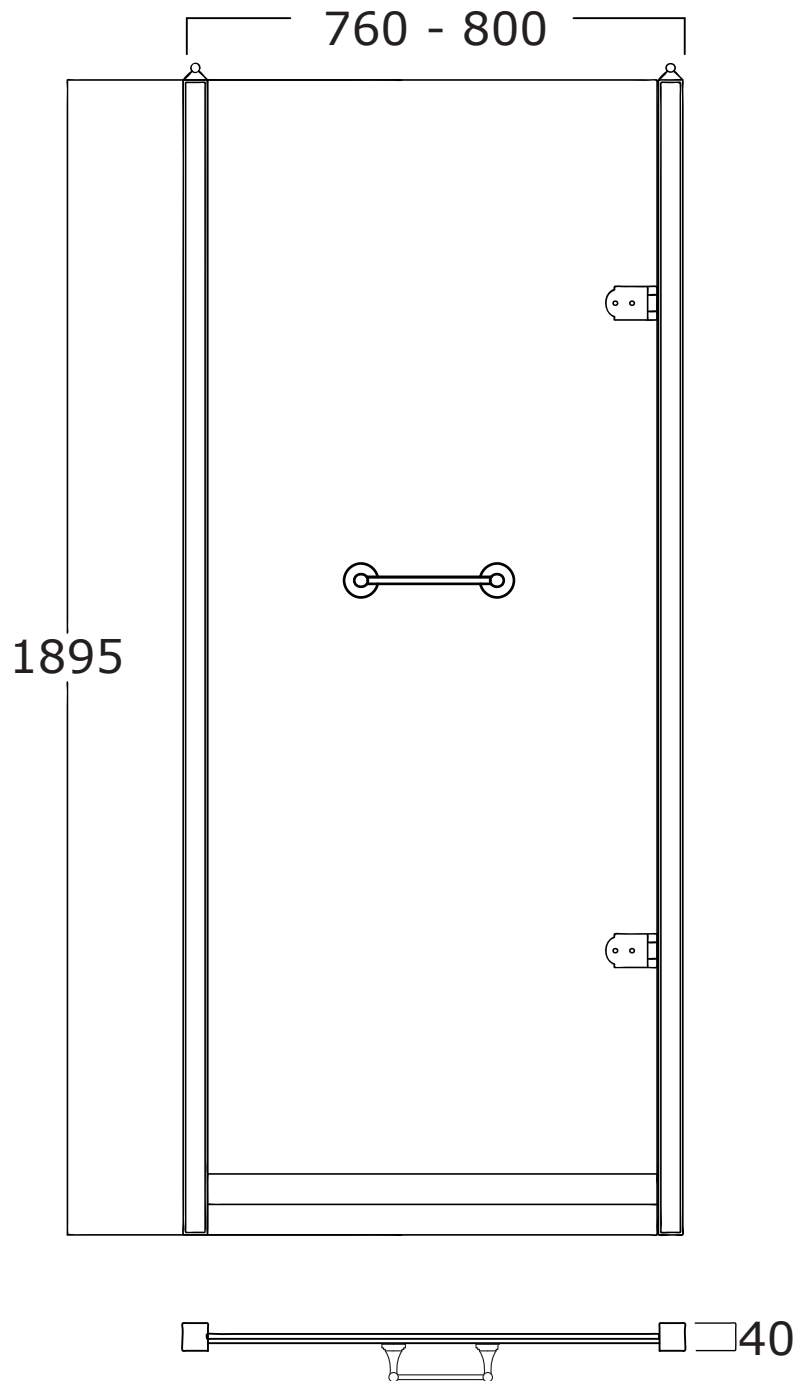

Mat: Acciaio, Vetro/*Steel, Glass*

Peso/Weight:
Imballo/Package:

Misure espresse in mm / *Dimensions in millimeters*

BATH & BATH

DORSET

Art: Porta doccia in vetro satinato tipo B, profilo 2 dimensione 80 cm.
Shower door in frosted glass type B, profile 2 size 60 cm.

Mat: Acciaio, Vetro/*Steel, Glass*

Peso/Weight:
Imballo/Package:

Misure espresse in mm / *Dimensions in millimeters*

BATH & BATH

DORSET

Art: Porta doccia in vetro decorato tipo B, profilo 1 dimensione 80 cm.
Shower door in decorated glass type B, profile 1 size 80 cm.

Art: Porta doccia in vetro decorato tipo A, profilo 2 dimensione 80 cm.
Shower door in decorated glass type A, profile 2 size 80 (cm 78-82).

Fin: Cromo/*Chrome*
Ottone/*Brass*

Cod: PDVD802A 007 CR
PDVD802A 007 OT

Mat: Acciaio, Vetro/*Steel, Glass*

Peso/Weight:
Imballo/Package:

Misure espresse in mm / *Dimensions in millimeters*

BATH & BATH

DORSET

Art: Porta doccia in vetro decorato tipo B, profilo 2 dimensione 80 cm.
Shower door in dcorated glass type B, profile 2 size 60 cm.