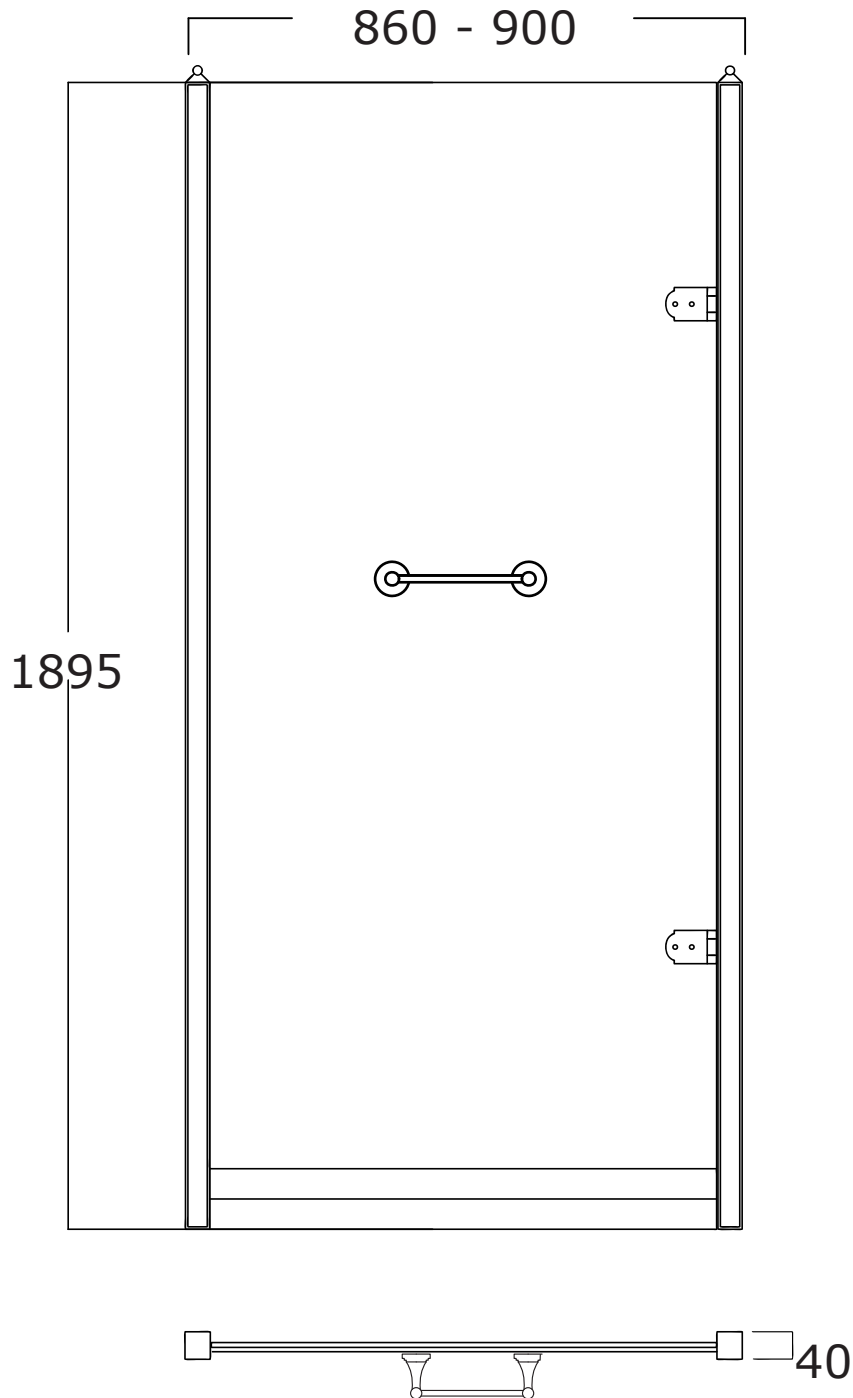

Art: Porta doccia in vetro decorato tipo A, profilo 2 dimensione 80 cm.
Shower door in decorated glass type A, profile 2 size 80 (cm 78-82).

Fin: Cromo/*Chrome*
Ottone/*Brass*

Cod: PDVD802A 007 CR
PDVD802A 007 OT

Mat: Acciaio, Vetro/*Steel, Glass*

Peso/Weight:
Imballo/Package:

Misure espresse in mm / *Dimensions in millimeters*

BATH & BATH

DORSET

Art: Porta doccia in vetro decorato tipo B, profilo 2 dimensione 80 cm.
Shower door in dcorated glass type B, profile 2 size 60 cm.

Art: Porta doccia in vetro trasparente tipo A, profilo 1 dimensione 90 cm.
Shower door in clear glass type A, profile 1 size 90 cm.

Fin: Cromo/*Chrome*
Ottone/*Brass*

Cod: PDVT901A 007 CR
PDVT901A 007 OT

Mat: Acciaio, Vetro/*Steel, Glass*

Peso/Weight:
Imballo/Package:

Misure espresse in mm / *Dimensions in millimeters*

BATH & BATH

DORSET

Art: Porta doccia in vetro trasparente tipo B, profilo 1 dimensione 90 cm.
Shower door in clear glass type B, profile 1 size 90 cm.