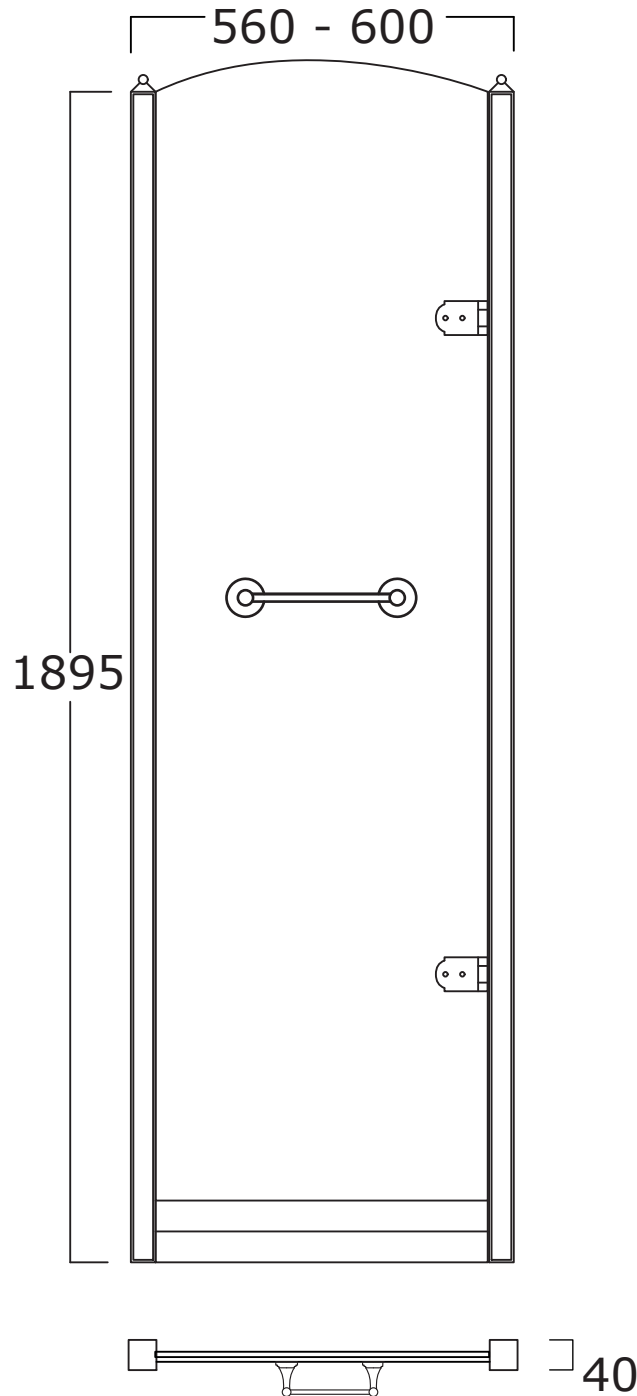

DORSET

Art: Porta doccia in vetro satinato tipo B, profilo 1 dimensione 60 cm.
Shower door in frosted glass type B, profile 1 size 60 cm.

Fin: Cromo/*Chrome*
Ottone/*Brass*

Cod: PDVS601B 007 CR
PDVS601B 007 OT

Mat: Acciaio, Vetro/*Steel, Glass*

Peso/Weight:
Imballo/Package:

Misure espresse in mm / *Dimensions in millimeters*

BATH & BATH