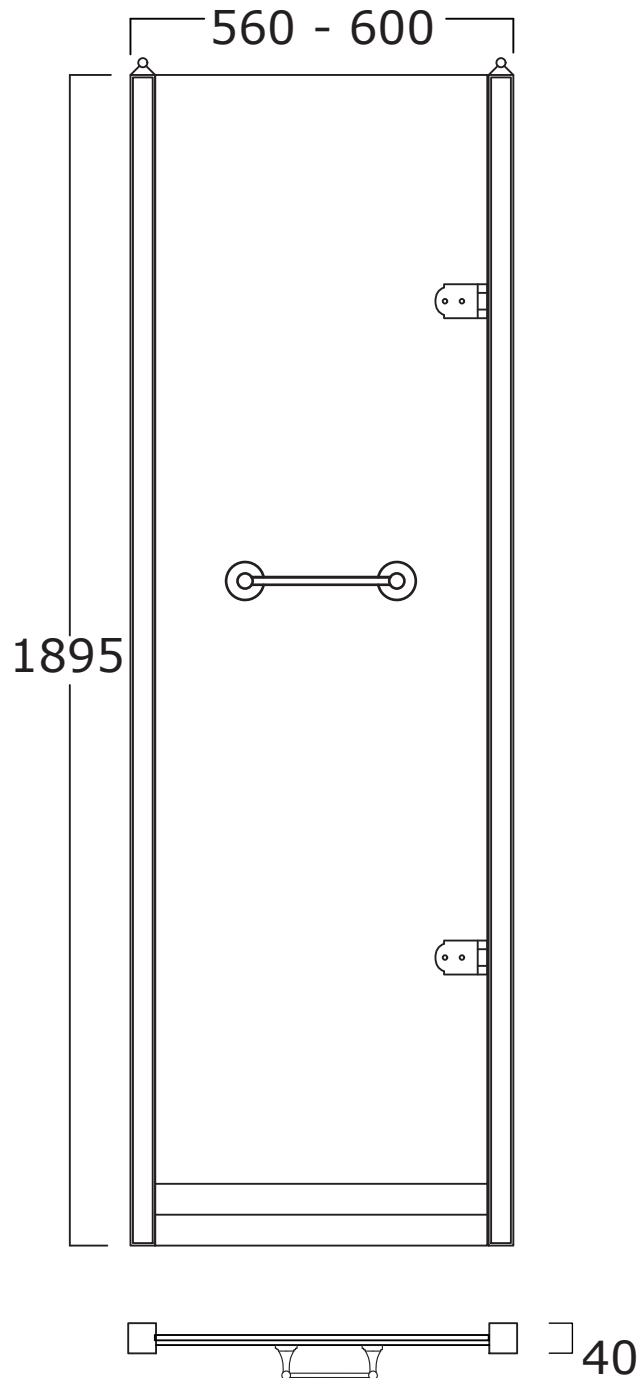

DORSET

Art: Porta doccia in vetro decorato tipo A, profilo 2 dimensione 60 cm.
Shower door in decorated glass type A, profile 2 size 60 cm.

Fin: Cromo/*Chrome*
Ottone/*Brass*

Cod: PDVD602A 007 CR
PDVD602A 007 OT

Mat: Acciaio, Vetro/*Steel, Glass*

Peso/Weight:
Imballo/Package:

Misure espresse in mm / *Dimensions in millimeters*

BATH & BATH