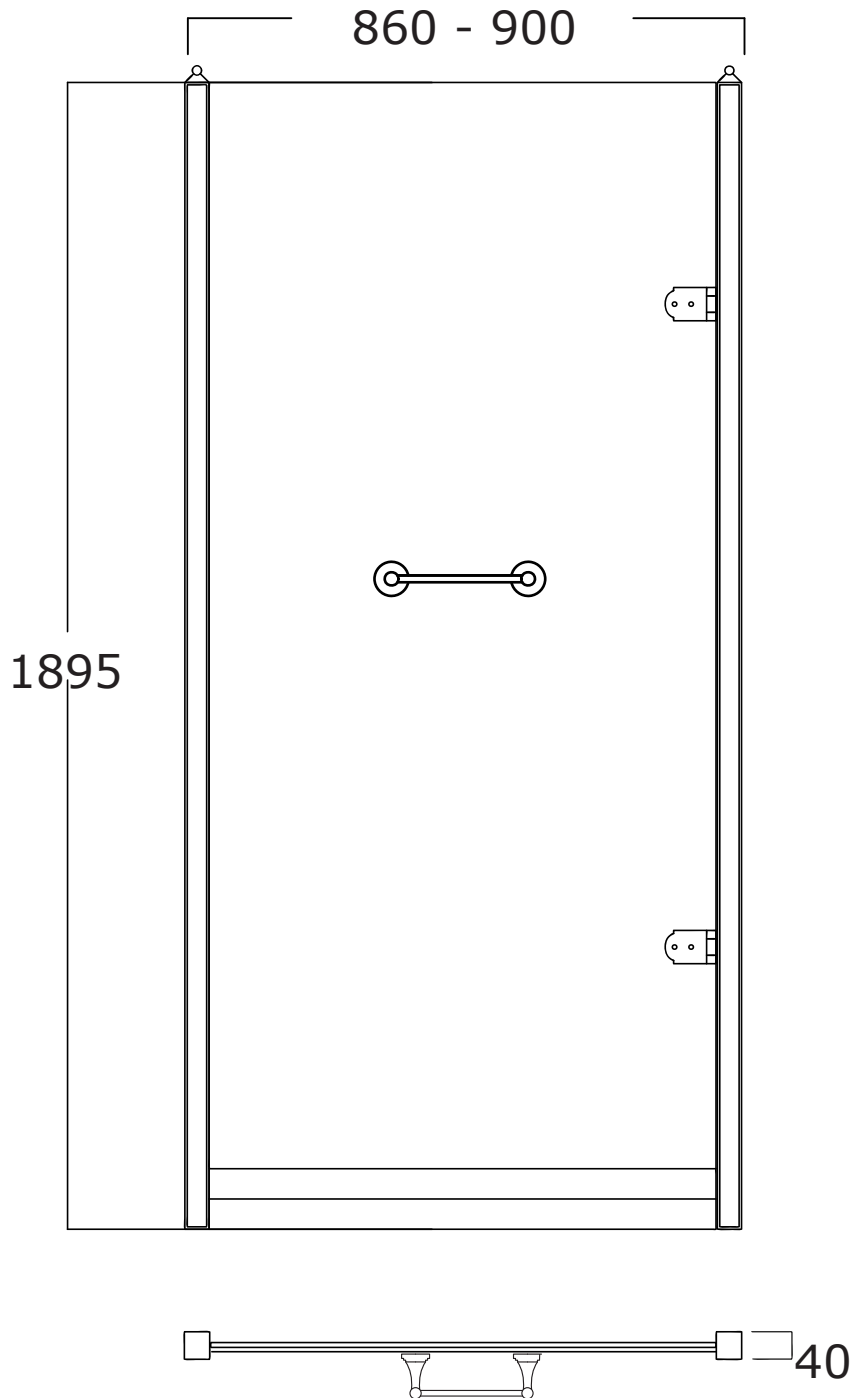

Mat: Acciaio, Vetro/*Steel, Glass*

Peso/Weight:
Imballo/Package:

Misure espresse in mm / *Dimensions in millimeters*

BATH & BATH

DORSET

Art: Porta doccia in vetro decorato tipo B, profilo 2 dimensione 80 cm.
Shower door in dcorated glass type B, profile 2 size 60 cm.

Mat: Acciaio, Vetro/*Steel, Glass*

Peso/Weight:
Imballo/Package:

Misure espresse in mm / *Dimensions in millimeters*

BATH & BATH

DORSET

Art: Porta doccia in vetro trasparente tipo B, profilo 1 dimensione 90 cm.
Shower door in clear glass type B, profile 1 size 90 cm.

Art: Porta doccia in vetro trasparente tipo A, profilo 2 dimensione 90 cm.
Shower door in clear glass type A, profile 2 size 90 cm.

Fin: Cromo/*Chrome*
Ottone/*Brass*

Cod: PDVT902A 007 CR
PDVT902A 007 OT

Mat: Acciaio, Vetro/*Steel, Glass*

Peso/Weight:
Imballo/Package:

Misure espresse in mm / *Dimensions in millimeters*

BATH & BATH

DORSET

Art: Porta doccia in vetro trasparente tipo B, profilo 2 dimensione 90 cm.
Shower door in clear glass type B, profile 2 size 90 cm.