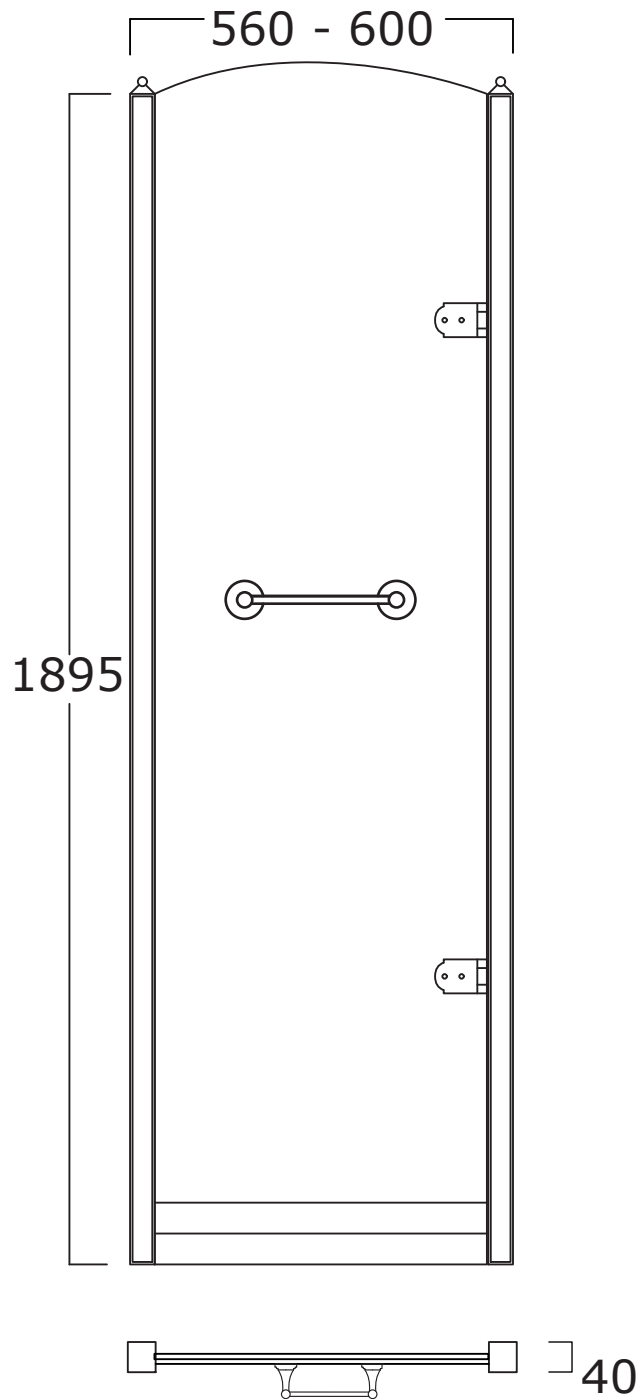

DORSET

Art: Porta doccia in vetro decorato tipo B, profilo 2 dimensione 60 cm.
Shower door in dcorated glass type B, profile 2 size 60 cm.

Fin: Cromo/*Chrome*
Ottone/*Brass*

Cod: PDVD602B 007 CR
PDVD602B 007 OT

Mat: Acciaio, Vetro/*Steel, Glass*

Peso/Weight:
Imballo/Package:

Misure espresse in mm / *Dimensions in millimeters*

BATH & BATH