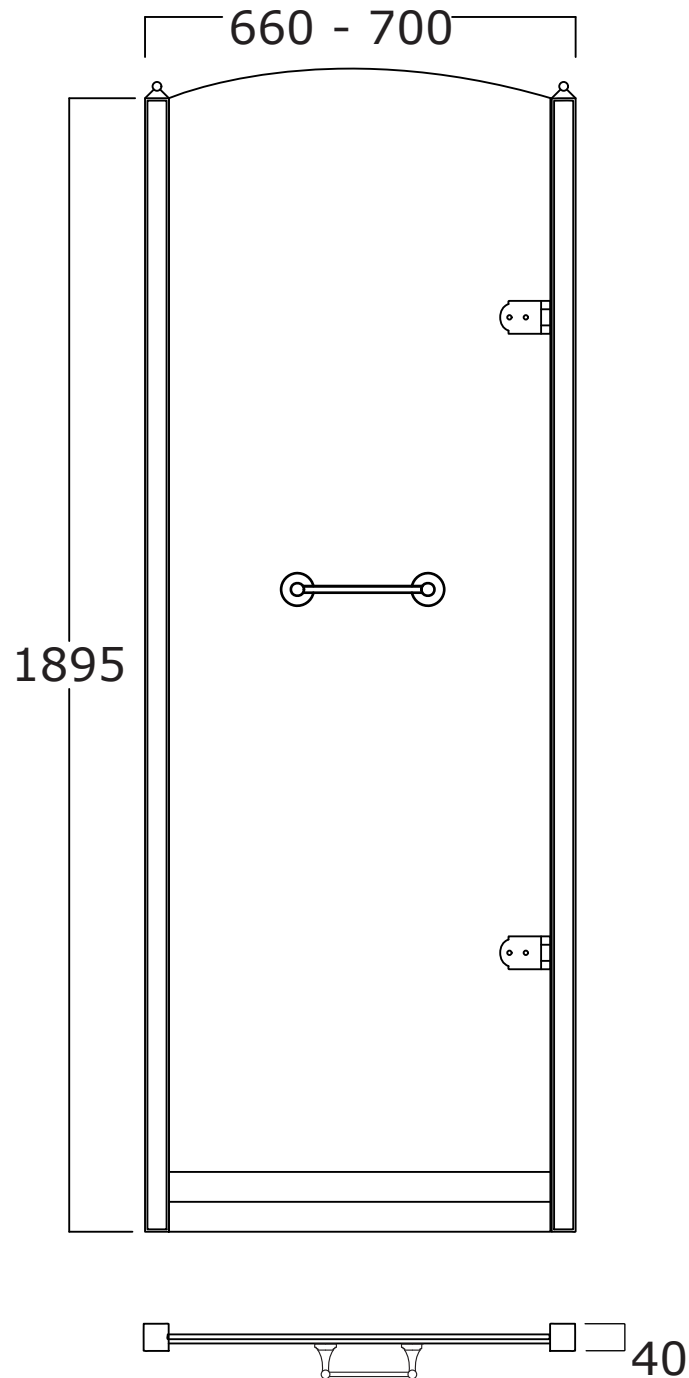

DORSET

Art: Porta doccia in vetro decorato tipo B, profilo 2 dimensione 70 cm.
Shower door in decorated glass type B, profile 2 size 70 cm.

Fin: Cromo/*Chrome*
Ottone/*Brass*

Cod: PDVD702B 007 CR
PDVD702B 007 OT

Mat: Acciaio, Vetro/*Steel, Glass*

Peso/Weight:
Imballo/Package:

Misure espresse in mm / *Dimensions in millimeters*

BATH & BATH