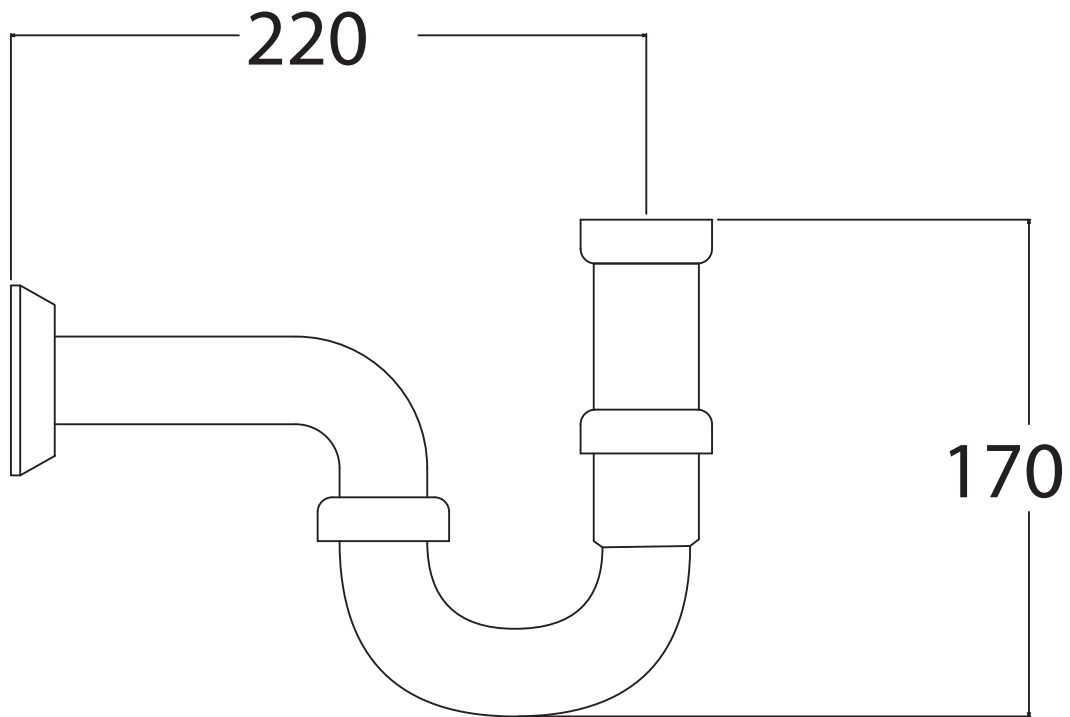

DOROTHY CONSOLLE

Art: Sifone a "S" 1" 1/4 per consolle in ceramica.
Siphon en "S" form 1/4.

Fin: Cromo/*Chrome*
Ottone/*Brass*

Cod: SOFFS 003 CR
SOFFS 003 OT

Mat: Ottone/*Brass*

Peso/Weight:

Imballo/Package:

Misure espresse in mm / *Dimensions in millimeters*

BATH & BATH