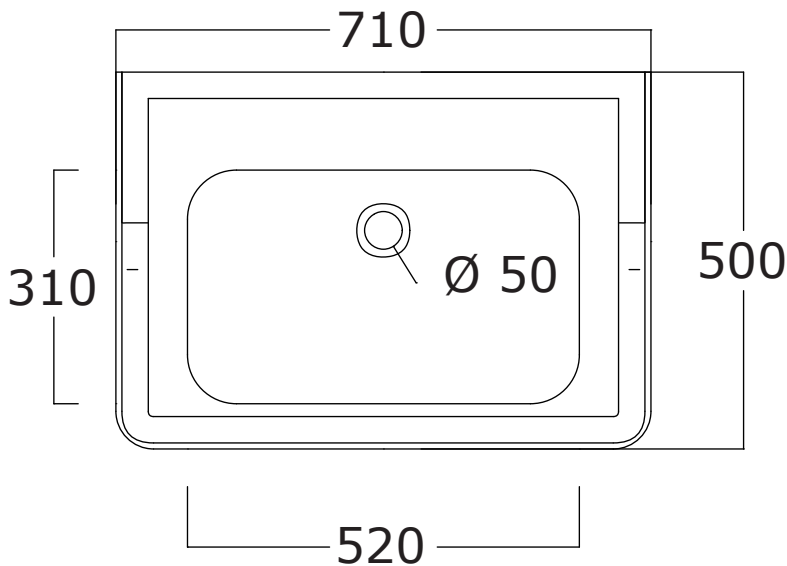

Imballo/Package:

Misure espresse in mm / *Dimensions in millimeters*

BATH & BATH

DOROTHY CONSOLLE

Art: Struttura consolle per lavabo Dorothy c/ripiano portaoggetti.
Console for dorothy with towel rails and glass shelf.

Fin: Cromo/*Chrome*
Ottone/*Brass*

Cod: DORPO 003 CR
DORPO 003 OT

Mat: Ottone/*Brass*

Peso/Weight:

Imballo/Package:

Misure espresse in mm / *Dimensions in millimeters*

BATH & BATH

DOROTHY CONSOLLE

Art: Lavabo 70 cm. (1-3 fori)
Wash-basin cm. 70 (1-3 holes)

Fin: Bianco/*White*
Charleston Grey/*Charleston Grey*
Nero lucido/*Shiny Black*

Cod: L70 002 002
L70 002 CG
L70 002 NL

Mat: Ceramica/*Ceramic* **Peso/Weight:**

Imballo/Package:

Misure espresse in mm / *Dimensions in millimeters*

BATH & BATH

DOROTHY CONSOLLE

Art: Sifone a "S" 1" 1/4 per consolle in ceramica.
Siphon en "S" form 1/4.

Fin: Cromo/*Chrome*
Ottone/*Brass*