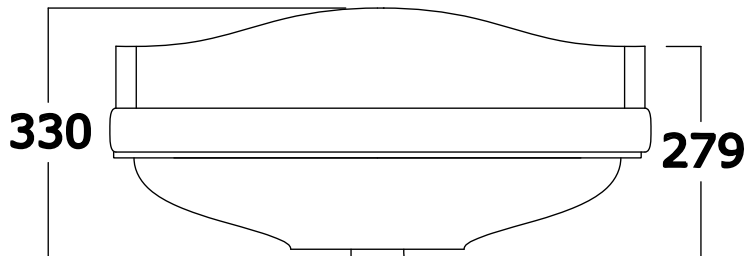

Imballo/Package:

Misure espresse in mm / *Dimensions in millimeters*

BATH & BATH

DOROTHY CONSOLLE

Art: Struttura consolle per lavabo Dorothy c/ripiano portaoggetti.
Console for dorothy with towel rails and glass shelf.

Art: Lavabo 70 cm. (1-3 fori)
Wash-basin cm. 70 (1-3 holes)

Fin: Bianco/*White*
Charleston Grey/*Charleston Grey*
Nero lucido/*Shiny Black*

Cod: L70 002 002
L70 002 CG
L70 002 NL

Mat: Ceramica/*Ceramic* **Peso/Weight:**

Imballo/Package:

Misure espresse in mm / *Dimensions in millimeters*

BATH & BATH

DOROTHY CONSOLLE

Art: Sifone a "S" 1" 1/4 per consolle in ceramica.
Siphon en "S" form 1/4.

Fin: Cromo/*Chrome*
Ottone/*Brass*