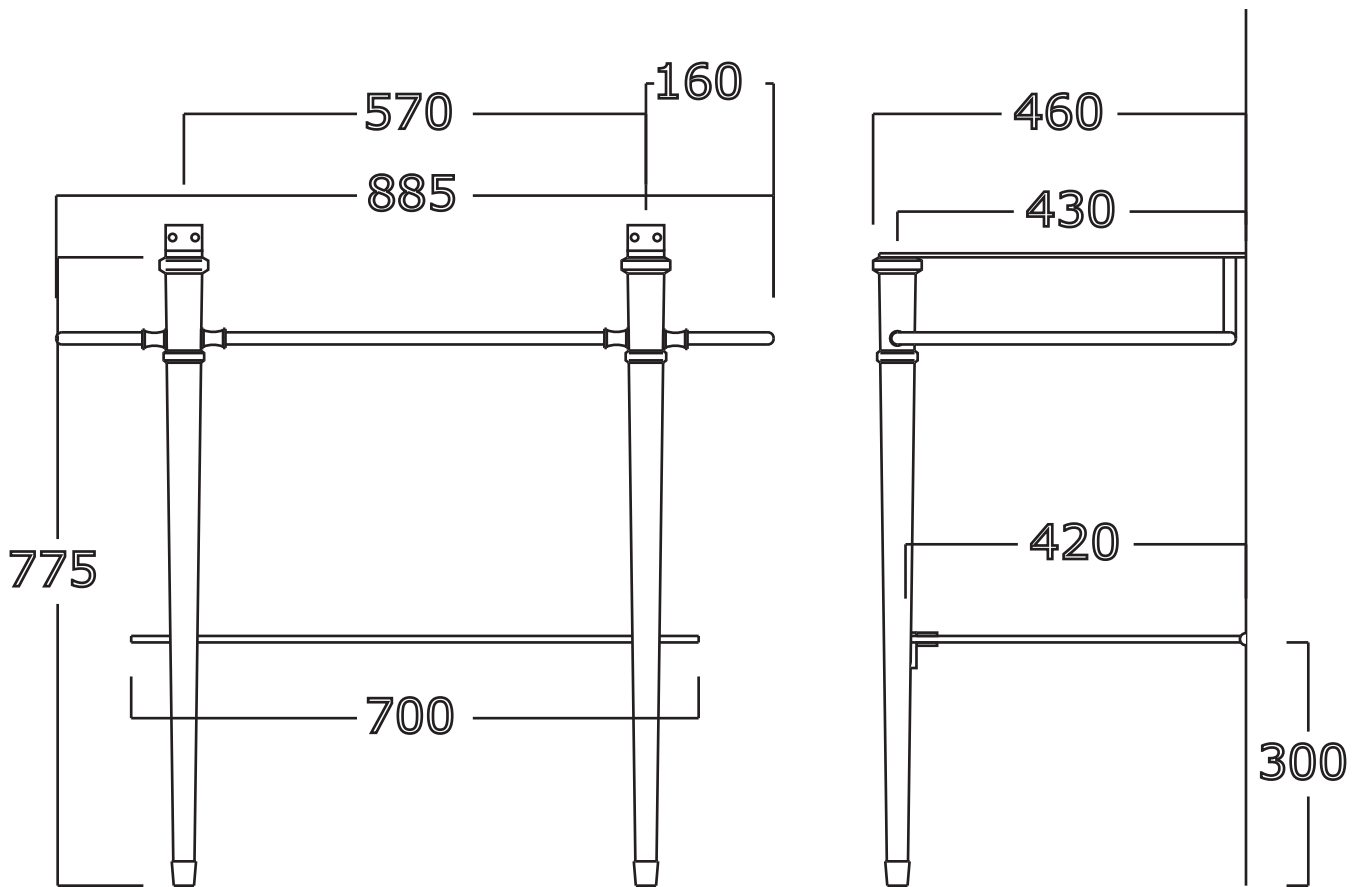

DOROTHY CONSOLLE

Art: Struttura consolle per lavabo Dorothy c/ripiano portaoggetti.
Console for dorothy with towel rails and glass shelf.

Fin: Cromo/*Chrome*
Ottone/*Brass*

Cod: DORPO 003 CR
DORPO 003 OT

Mat: Ottone/*Brass*

Peso/Weight:

Imballo/Package:

Misure espresse in mm / *Dimensions in millimeters*

BATH & BATH