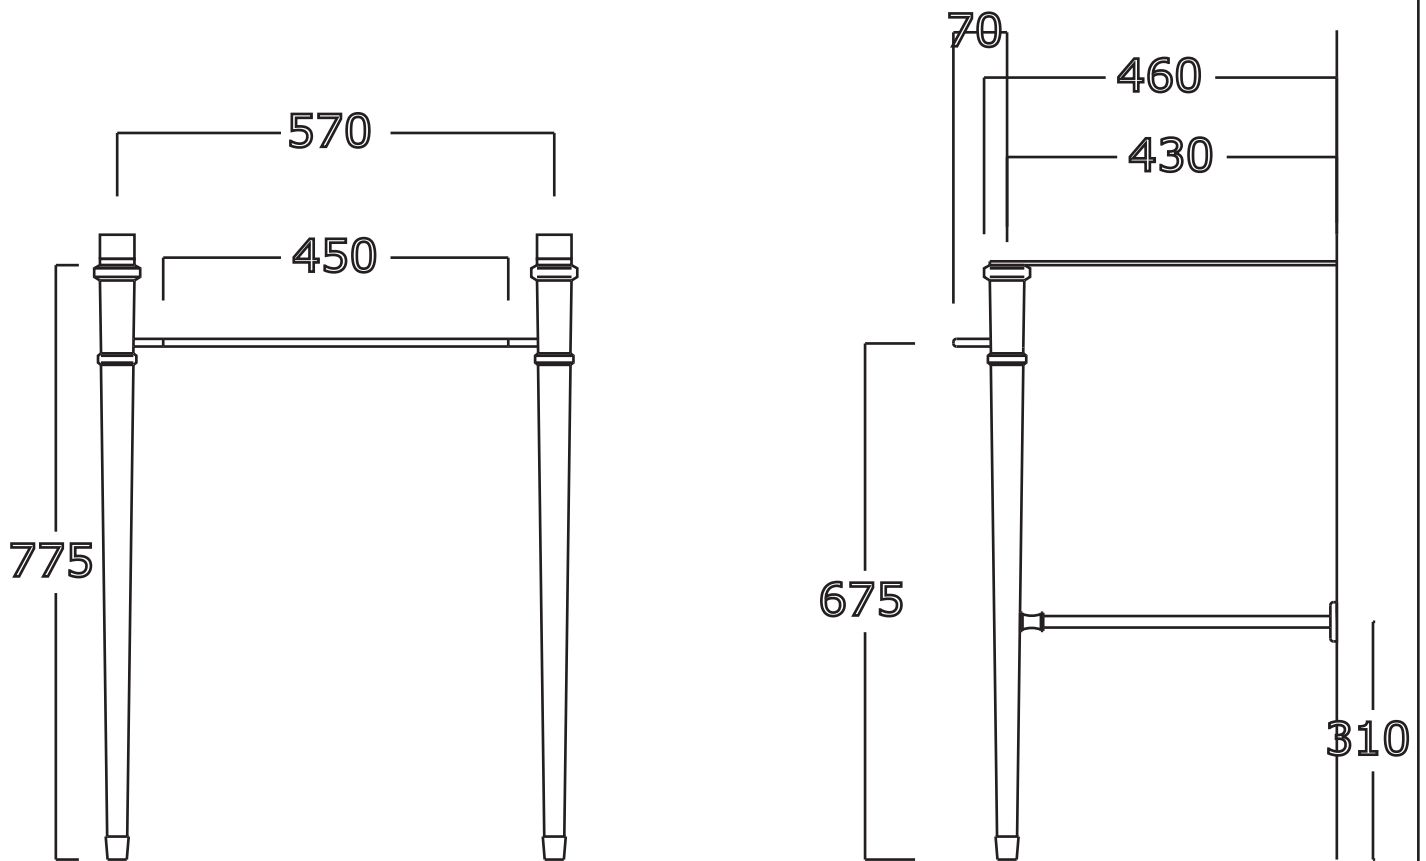

DOROTHY CONSOLLE

Art: Struttura consolle per lavabo Dorothy c/portasciugamani.
Console for dorothy with towel rails.

Fin: Cromo/*Chrome*
Ottone/*Brass*

Cod: DOR 003 CR
DOR 003 OT

Mat: Ottone/*Brass*

Peso/Weight:

Imballo/Package:

Misure espresse in mm / *Dimensions in millimeters*

BATH & BATH

DOROTHY CONSOLLE

Art: Struttura consolle per lavabo Dorothy c/ripiano portaoggetti.
Console for dorothy with towel rails and glass shelf.

Art: Lavabo 70 cm. (1-3 fori)
Wash-basin cm. 70 (1-3 holes)

Fin: Bianco/*White*
Charleston Grey/*Charleston Grey*
Nero lucido/*Shiny Black*

Cod: L70 002 002
L70 002 CG
L70 002 NL

Mat: Ceramica/*Ceramic* **Peso/Weight:**

Imballo/Package:

Misure espresse in mm / *Dimensions in millimeters*

BATH & BATH

DOROTHY CONSOLLE

Art: Sifone a "S" 1" 1/4 per consolle in ceramica.
Siphon en "S" form 1/4.

Fin: Cromo/*Chrome*
Ottone/*Brass*