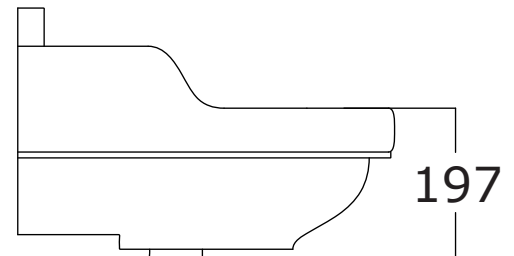

Imballo/Package:

Misure espresse in mm / *Dimensions in millimeters*

BATH & BATH

DOROTHY CONSOLLE

Art: Struttura consolle per lavabo Dorothy c/ripiano portaoggetti.
Console for dorothy with towel rails and glass shelf.

Fin: Cromo/*Chrome*
Ottone/*Brass*

Cod: DORPO 003 CR
DORPO 003 OT

Mat: Ottone/*Brass*

Peso/Weight:

Imballo/Package:

Misure espresse in mm / *Dimensions in millimeters*

BATH & BATH

DOROTHY CONSOLLE

Art: Lavabo 70 cm. (1-3 fori)
Wash-basin cm. 70 (1-3 holes)

Fin: Bianco/*White*
Charleston Grey/*Charleston Grey*
Nero lucido/*Shiny Black*

Cod: L70 002 002
L70 002 CG
L70 002 NL

Mat: Ceramica/*Ceramic* **Peso/Weight:**

Imballo/Package:

Misure espresse in mm / *Dimensions in millimeters*

BATH & BATH

DOROTHY CONSOLLE

Art: Sifone a "S" 1" 1/4 per consolle in ceramica.
Siphon en "S" form 1/4.

Fin: Cromo/*Chrome*
Ottone/*Brass*