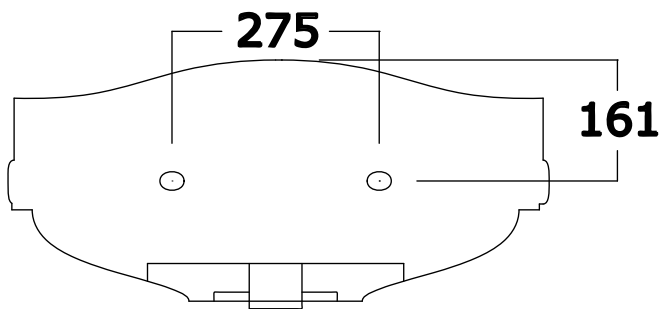

Imballo/Package:

Misure espresse in mm / *Dimensions in millimeters*

BATH & BATH

DOROTHY CONSOLLE

Art: Struttura consolle per lavabo Dorothy c/ripiano portaoggetti.
Console for dorothy with towel rails and glass shelf.

Fin: Cromo/*Chrome*
Ottone/*Brass*

Cod: DORPO 003 CR
DORPO 003 OT

Mat: Ottone/*Brass*

Peso/Weight:

Imballo/Package:

Misure espresse in mm / *Dimensions in millimeters*

BATH & BATH

DOROTHY CONSOLLE

Art: Lavabo 70 cm. (1-3 fori)
Wash-basin cm. 70 (1-3 holes)

Fin: Bianco/*White*
Charleston Grey/*Charleston Grey*
Nero lucido/*Shiny Black*

Cod: L70 002 002
L70 002 CG
L70 002 NL

Mat: Ceramica/*Ceramic* **Peso/Weight:**

Imballo/Package:

Misure espresse in mm / *Dimensions in millimeters*

BATH & BATH

DOROTHY CONSOLLE

Art: Sifone a "S" 1" 1/4 per consolle in ceramica.
Siphon en "S" form 1/4.

Fin: Cromo/*Chrome*
Ottone/*Brass*