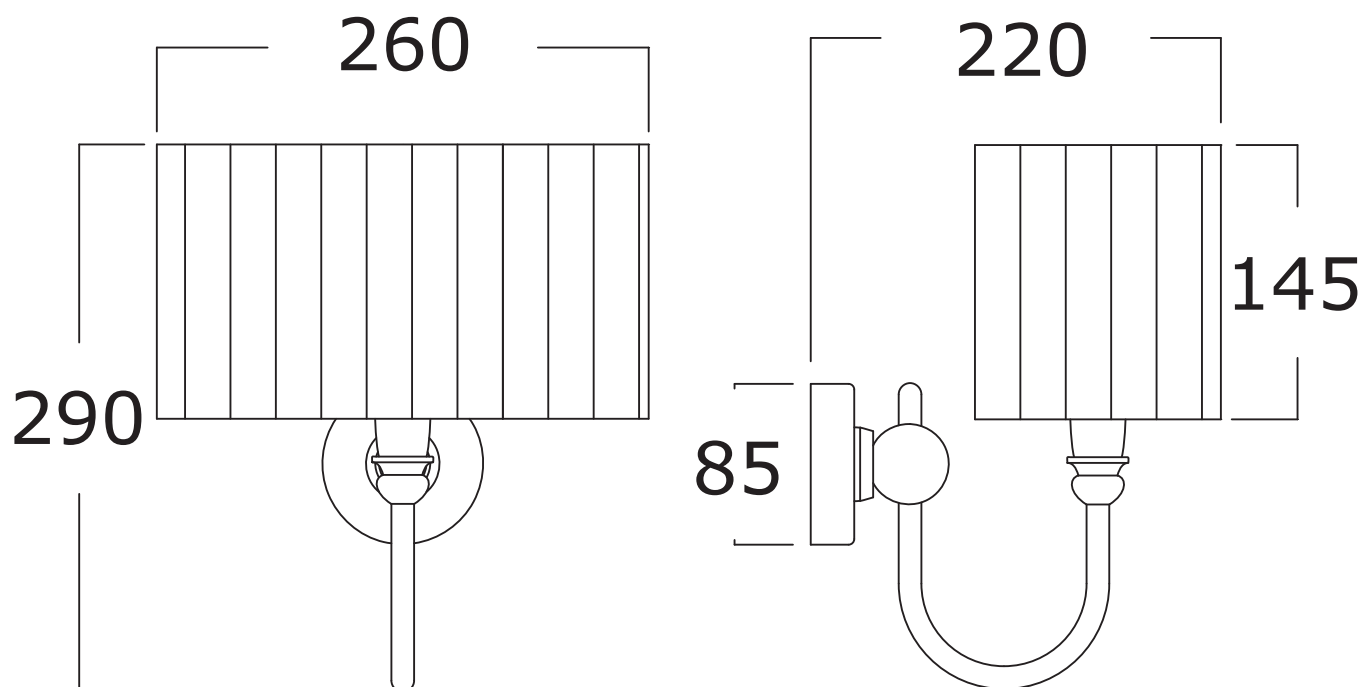

Mat: Ottone, Tessuto/*Brass, Textile*

Protezione IP/Protection IP: 21

Peso/Weight:

Imballo/Package:

Misure espresse in mm / *Dimensions in millimeters*

BATH & BATH

ILLUMINAZIONE

Art: Sol - lampada c/paralume in tessuto super piuma plissè ondulato braccio dritto.
Sol - lamp with lampshade feathered textile plated oval shaped with straight arm.