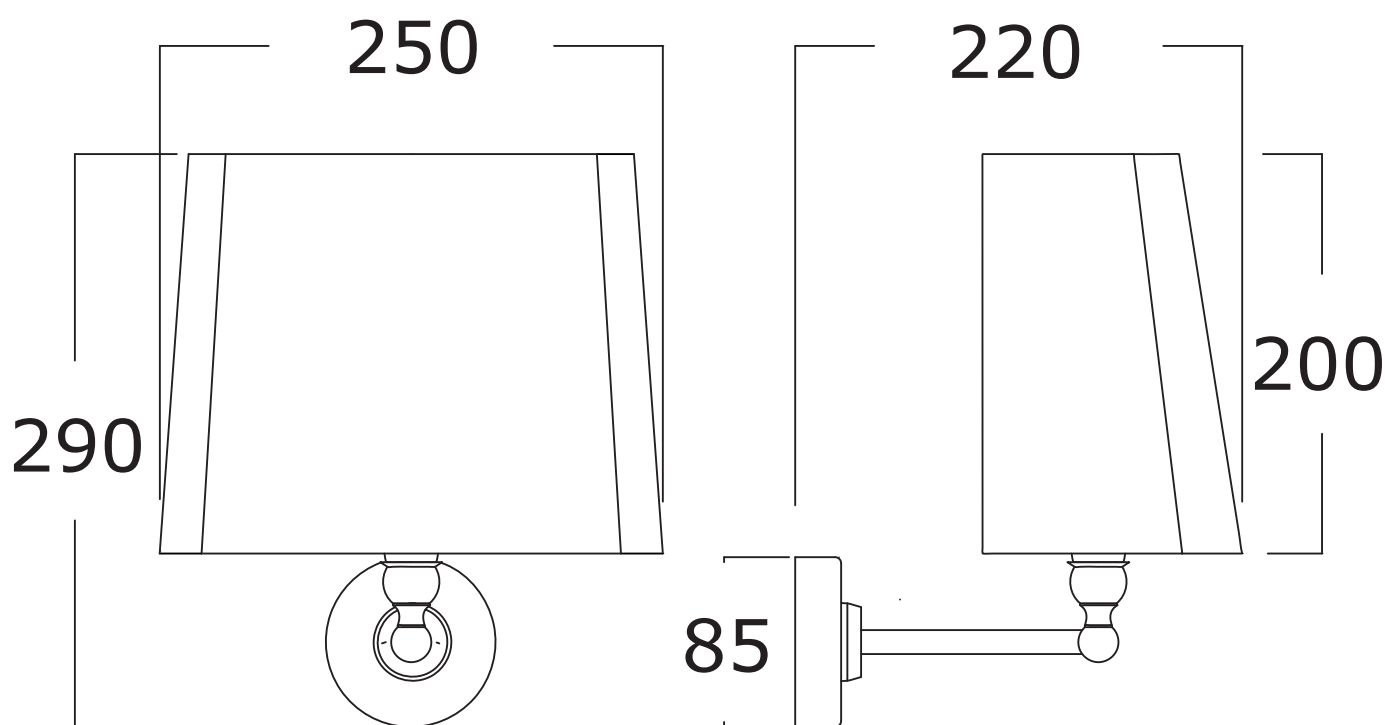

ILLUMINAZIONE

Art: Sol - lampada c/paralume in tessuto super piuma plissè ondulato braccio dritto.
Sol - lamp with lampshade feathered textile plated oval shaped with straight arm.

Fin: Cromo/*Chrome*
Ottone/*Brass*

Cod: SOL 010 CR
SOL 010 OT

Mat: Ottone, Tessuto/*Brass, Textile*
Protezione IP/Protection IP: 21

Peso/Weight:
Imballo/Package:

Misure espresse in mm / *Dimensions in millimeters*

BATH & BATH