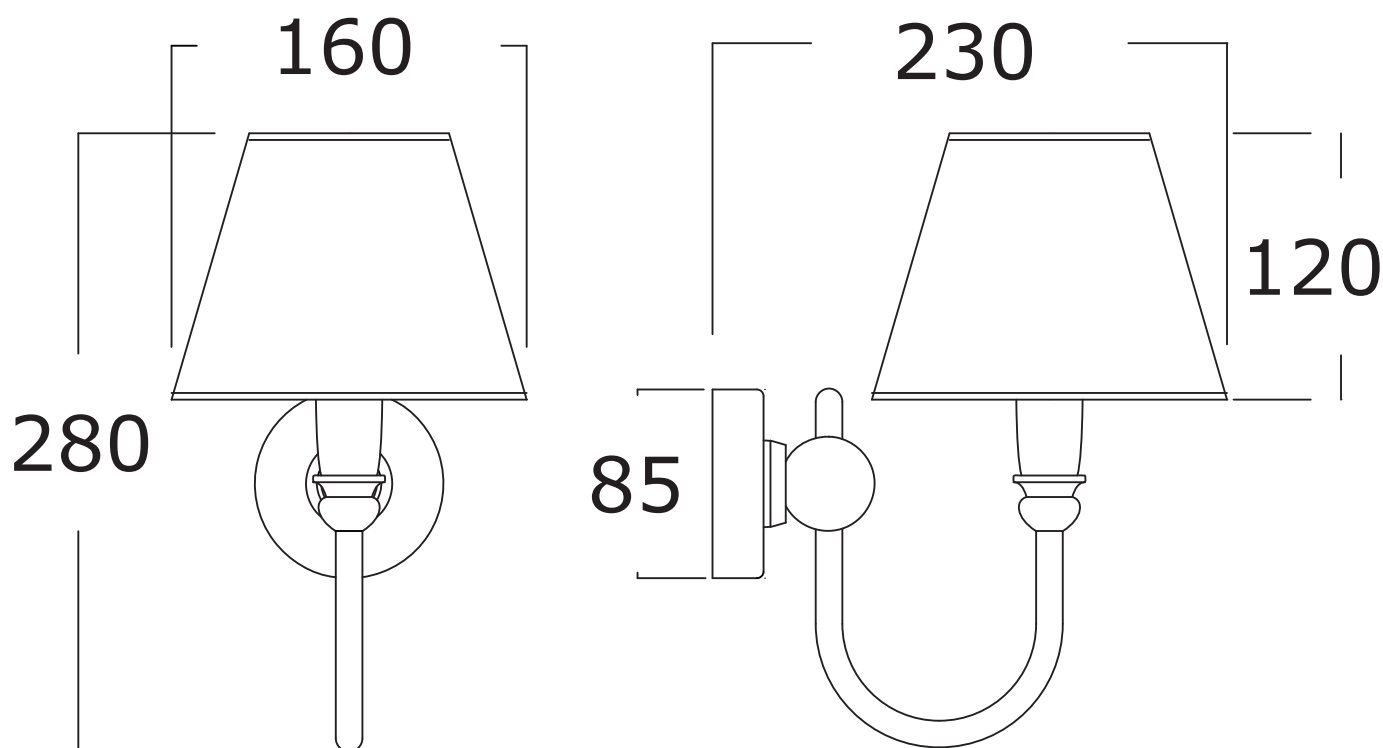

ILLUMINAZIONE

Art: Lumen - lampada c/paralume in tessuto pongè conico braccio curvo.
Lumen - lamp with lampshade in pongè textile conical with curved arm.

Fin: Cromo/*Chrome*
Ottone/*Brass*

Cod: LUMENC 010 CR
LUMENC 010 OT

Mat: Ottone, Tessuto/*Brass, Textile*
Protezione IP/Protection IP: 21

Peso/Weight:
Imballo/Package:

Misure espresse in mm / *Dimensions in millimeters*

BATH & BATH