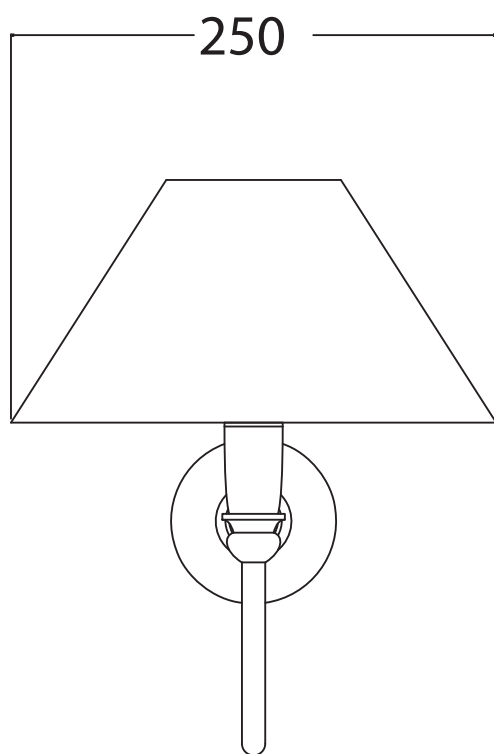

ILLUMINAZIONE

Art: Hilda - lampada c/paralume in tessuto chinette conico braccio curvo.
Candela - lamp with lampshade pleated chinette conico textile with curved arm.

Fin: Cromo/*Chrome*
Ottone/*Brass*

Cod: HILDAC 010 CR
HILDAC 010 OT

Mat: Ottone, Tessuto/*Brass, Textile*

Protezione IP/Protection IP: 21

Peso/Weight:

Imballo/Package:

Misure espresse in mm / *Dimensions in millimeters*

BATH & BATH