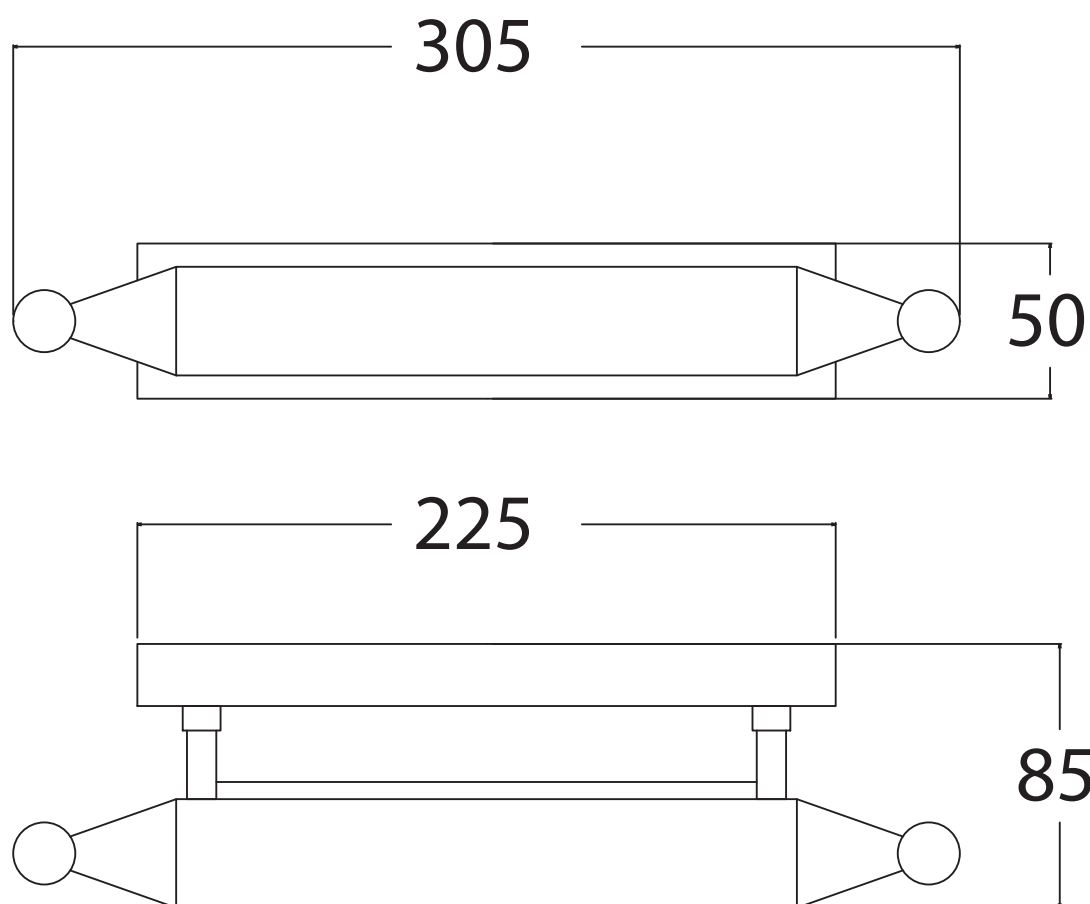

Fin: Cromo/*Chrome*
Ottone/*Brass*

Cod: LUMINANCE 010 CR
LUMINANCE 010 OT

Mat: Ottone, Vetro/*Brass, Glass*

Protezione IP/Protection IP: 21

Peso/Weight:

Imballo/Package:

Misure espresse in mm / *Dimensions in millimeters*