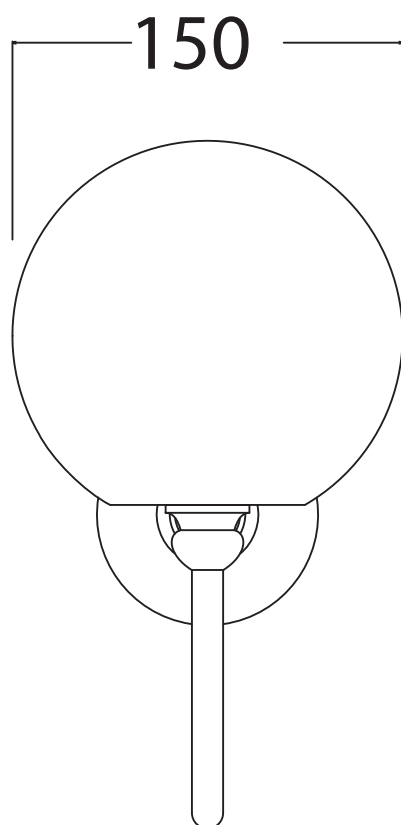

Mat: Ottone, Vetro/*Brass, Glass*

Peso/Weight:

Protezione IP/Protection IP: 21

Imballo/Package:

Misure espresse in mm / *Dimensions in millimeters*

BATH & BATH