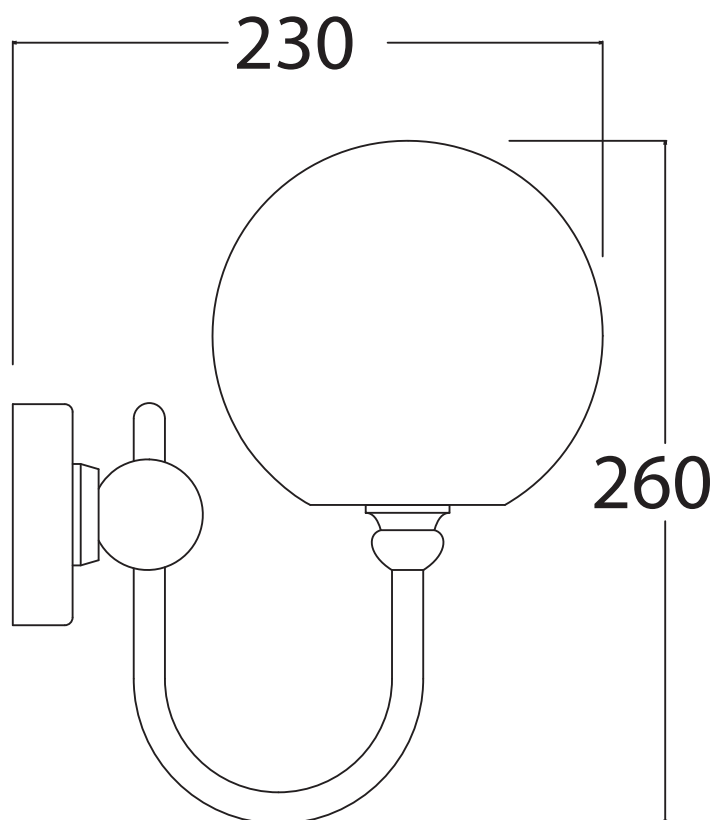

Mat: Ottone, Vetro/*Brass, Glass*

Peso/Weight:

Protezione IP/Protection IP: 21

Imballo/Package:

Misure espresse in mm / *Dimensions in millimeters*

BATH & BATH