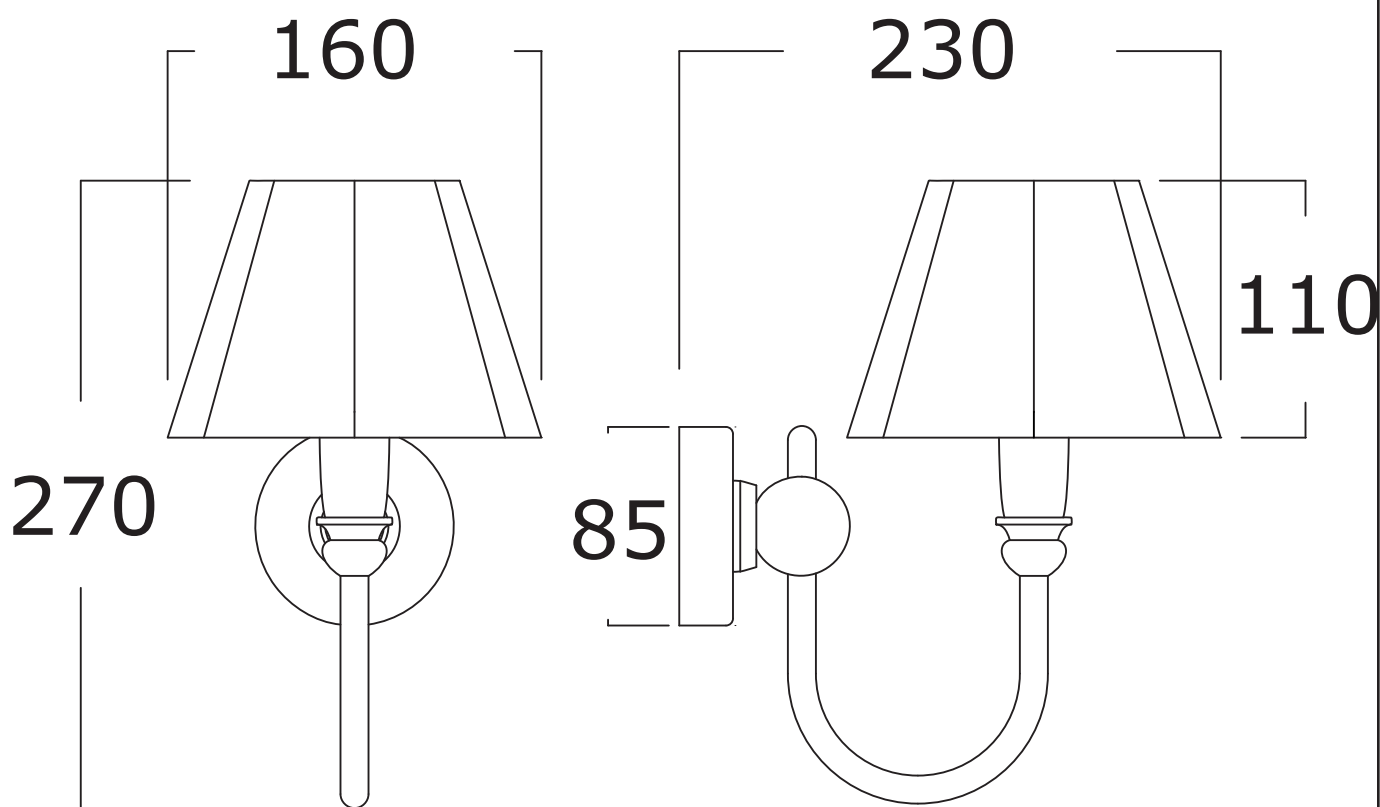

ILLUMINAZIONE

Art: Nit - lampada c/paralume in tessuto pongè conico pic. plissé braccio curvo.
Nit - lamp with lampshade in pongè textile, conical pleated with curved arm.

Fin: Cromo/*Chrome*
Ottone/*Brass*

Cod: NITC 010 CR
NITC 010 OT

Mat: Ottone, Tessuto/*Brass, Textile*

Peso/Weight:

Protezione IP/Protection IP: 21

Imballo/Package:

Misure espresse in mm / *Dimensions in millimeters*

BATH & BATH