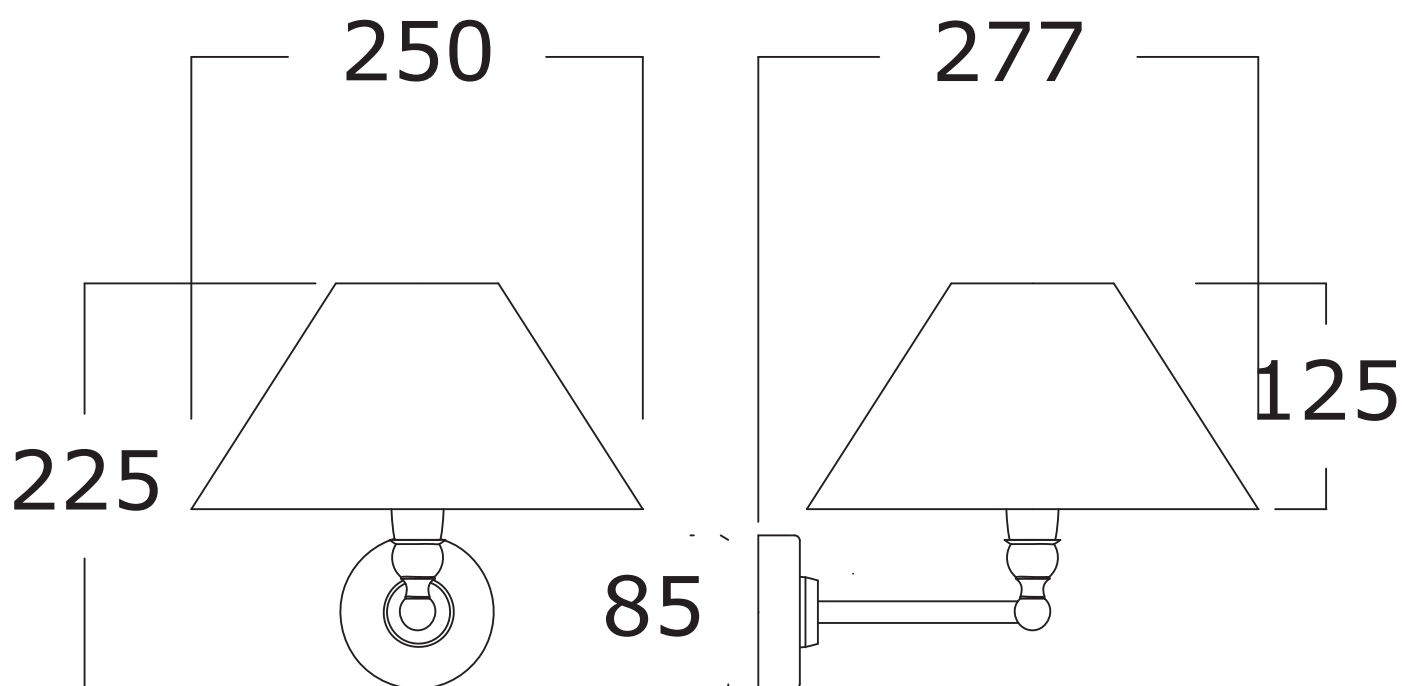

ILLUMINAZIONE

Art: Hilda - lampada c/paralume in tessuto chinette conico braccio dritto.
Hilda - lamp with lampshade pleated chinette conico textile with straight arm.

Fin: Cromo/*Chrome*
Ottone/*Brass*

Cod: HILDA 010 CR
HILDA 010 OT

Mat: Ottone, Tessuto/*Brass, Textile*
Protezione IP/Protection IP: 21

Peso/Weight:
Imballo/Package:

Misure espresse in mm / *Dimensions in millimeters*

BATH & BATH