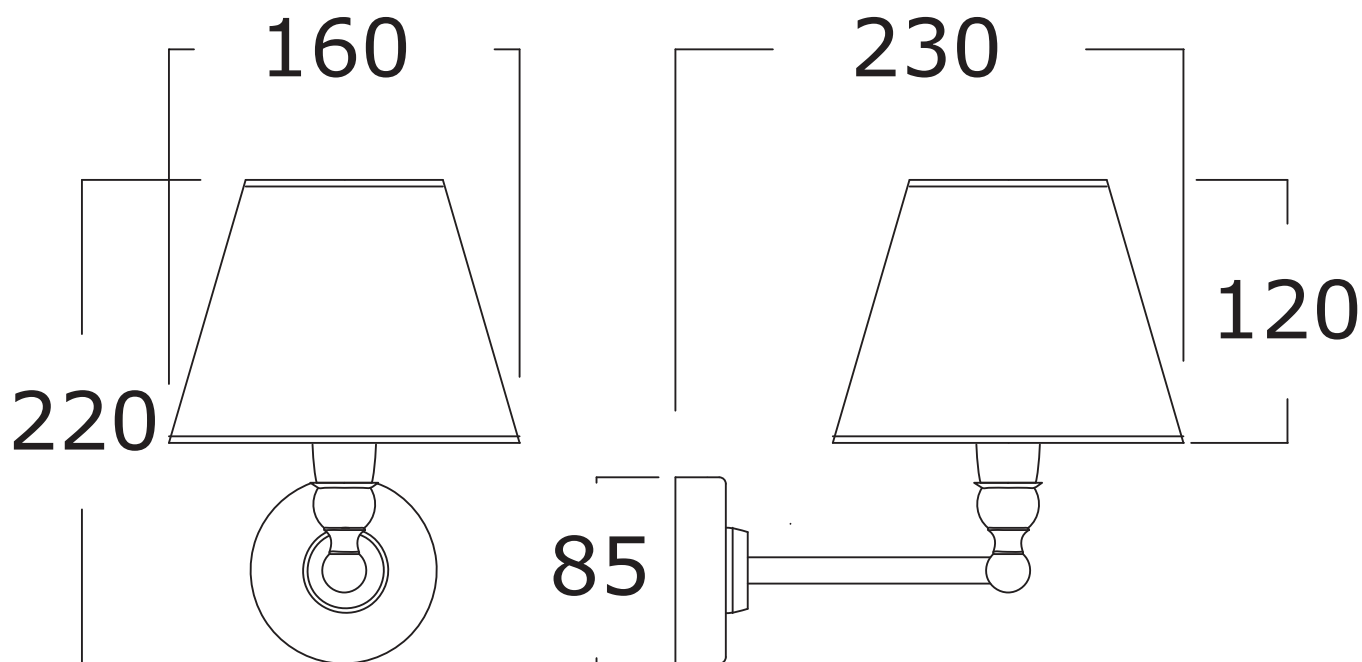

ILLUMINAZIONE

Art: Lumen - lampada c/paralume in tessuto pongè curvo braccio dritto.
Lumen - lamp with lampshade in pongè textile curved with straight arm.

Fin: Cromo/*Chrome*
Ottone/*Brass*

Cod: LUMEN 010 CR
LUMEN 010 OT

Mat: Ottone, Tessuto/*Brass, Textile*

Protezione IP/Protection IP: 21

Peso/Weight:

Imballo/Package:

Misure espresse in mm / *Dimensions in millimeters*

BATH & BATH