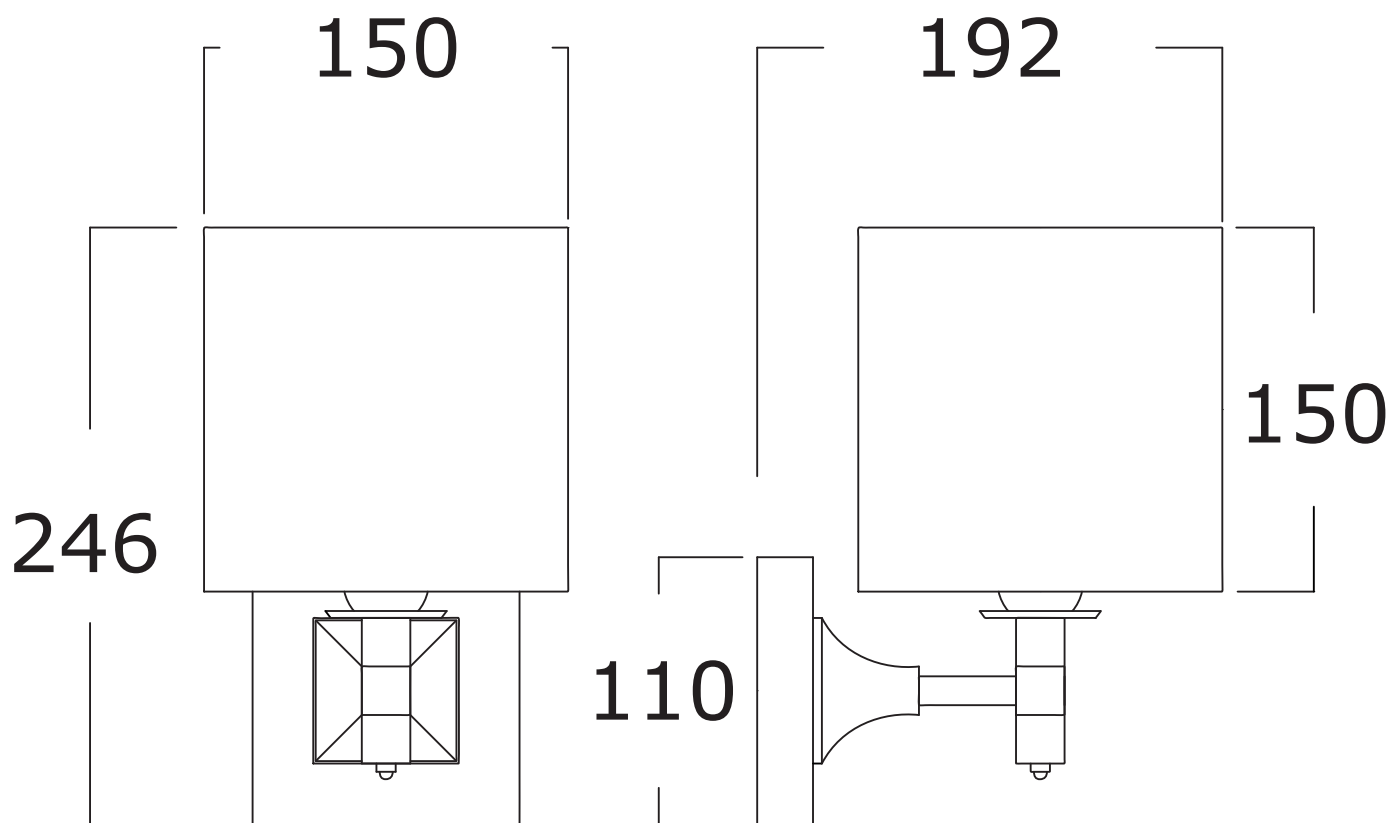

ILLUMINAZIONE

Art: Terra - lampada c/paralume in tessuto chinette quadro braccio quadrato.
Terra - lamp with lampshade in chinette textile squared with squared arm.

Fin: Cromo/*Chrome*
Ottone/*Brass*

Cod: TERRA 010 CR
TERRA 010 OT

Mat: Ottone, Tessuto/*Brass, Textile*
Protezione IP/Protection IP: 21

Peso/Weight:
Imballo/Package:

Misure espresse in mm / *Dimensions in millimeters*

BATH & BATH