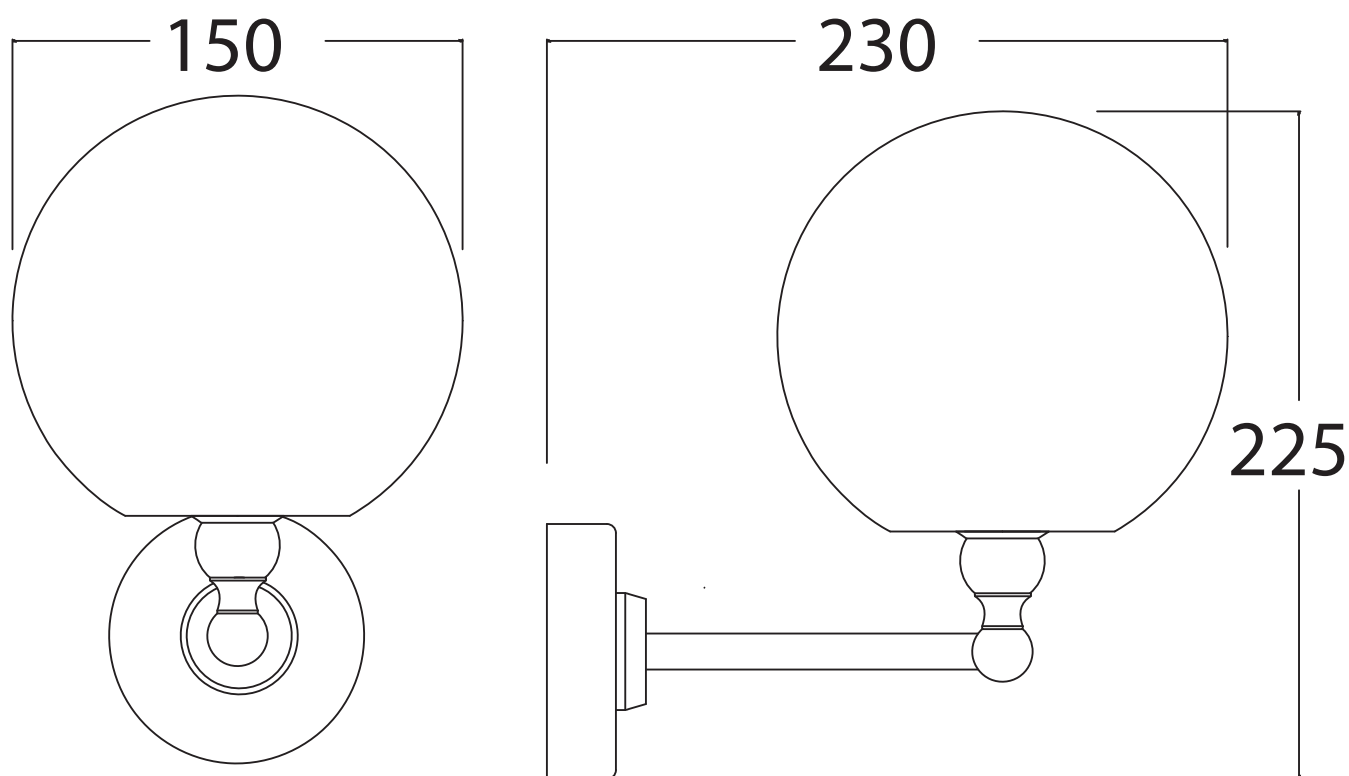

ILLUMINAZIONE

Art: Reflex - lampada c/paralume vetro satinato braccio dritto.
Reflex - lamp with lampshade with satin glass, straight arm.

Fin: Cromo/*Chrome*
Ottone/*Brass*

Cod: REFLEX 010 CR
REFLEX 010 OT

Mat: Ottone, Vetro/*Brass, Glass*

Peso/Weight:

Protezione IP/Protection IP: 21

Imballo/Package:

Misure espresse in mm / *Dimensions in millimeters*

BATH & BATH