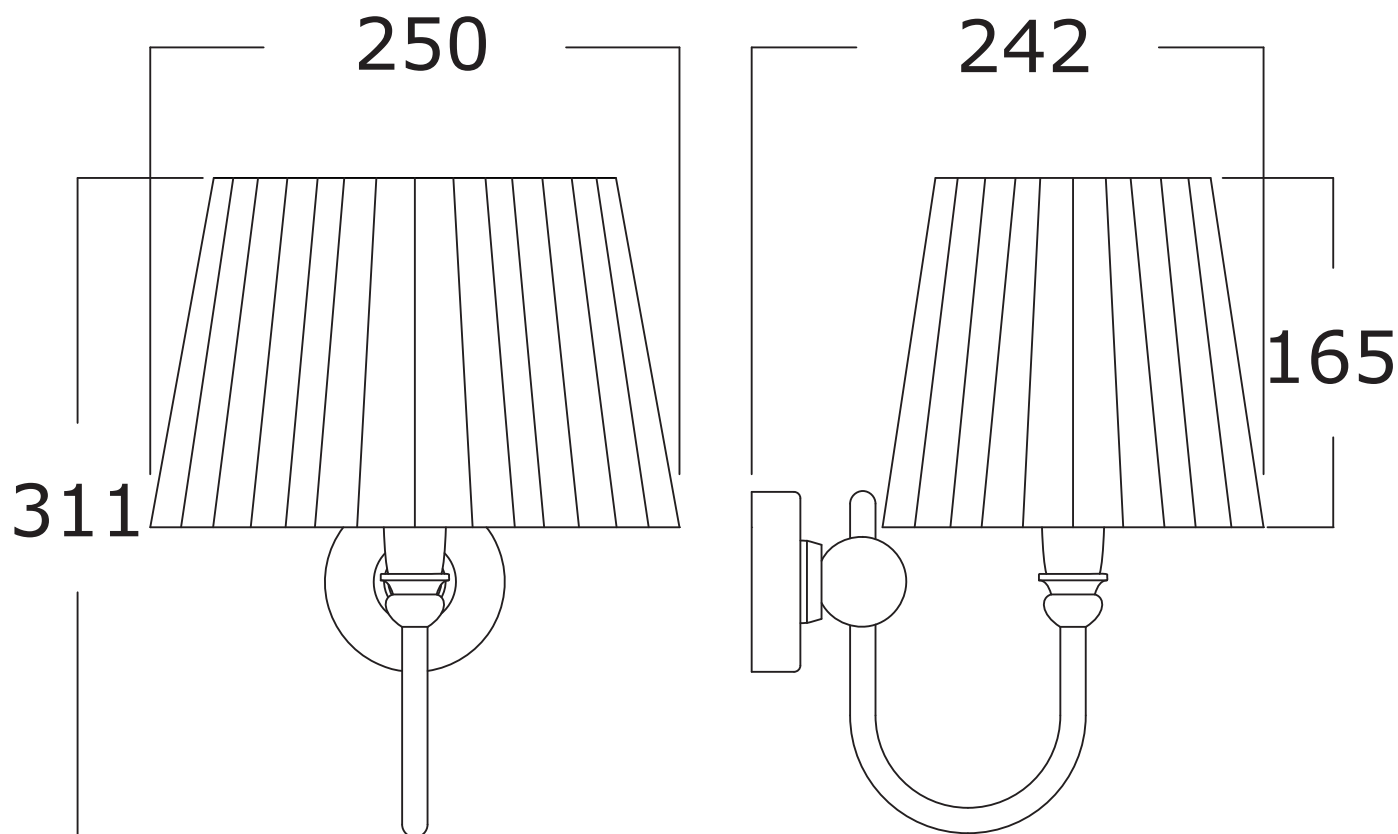

ILLUMINAZIONE

Art: Candela - lampada c/paralume plissè in tessuto pongè ovale braccio curvo.
Candela - lamp with lampshade pleated pongè textile oval shaped with curved arm.

Fin: Cromo/*Chrome*
Ottone/*Brass*

Cod: CANDELAC 010 CR
CANDELAC 010 OT

Mat: Ottone, Tessuto/*Brass, Textile*

Protezione IP/Protection IP: 21

Peso/Weight:

Imballo/Package:

Misure espresse in mm / *Dimensions in millimeters*

BATH & BATH