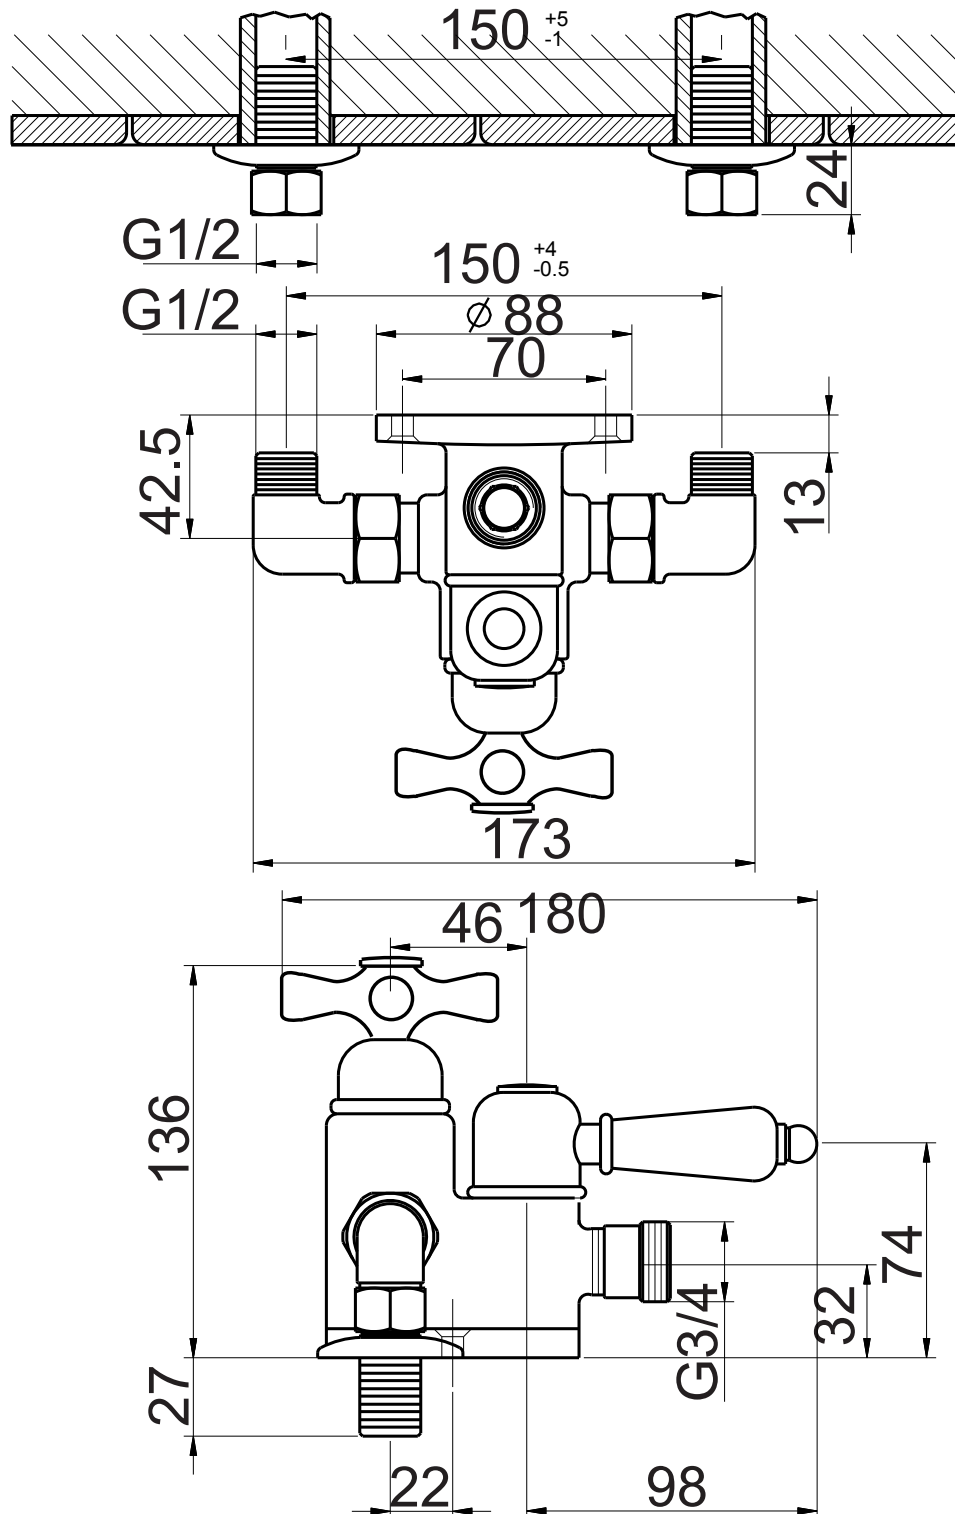

**Peso/Weight:**

**Imballo/Package:** 40,1x24,2x13,4 cm

Misure espresse in mm / *Dimensions in millimeters*

BATH & BATH

**Peso/Weight:** 4 kg

**Imballo/Package:** 40,1x24,2x9 cm

Misure espresse in mm / *Dimensions in millimeters*

BATH & BATH