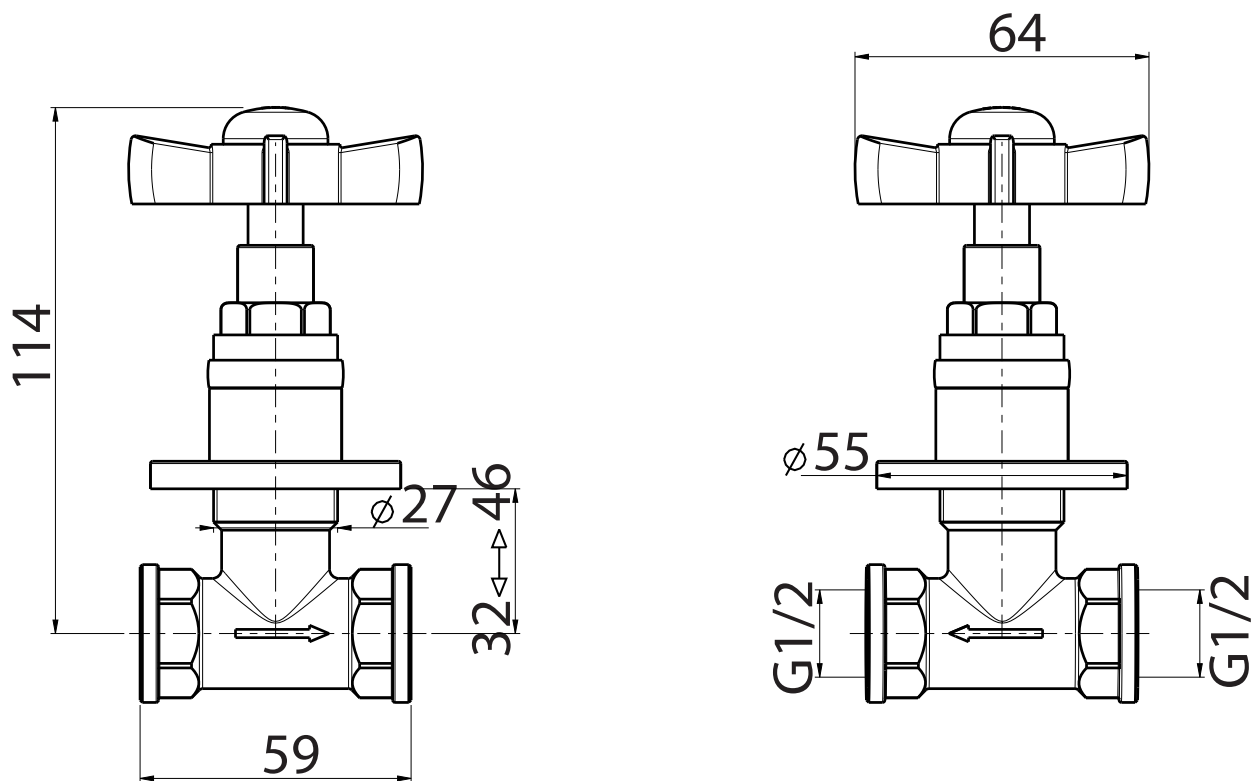

ALDEN

Art: Doccia incasso.
Recessed shower mixer.

Fin: cromo/*chrome*
ottone/*brass*

Cod: ALDDCINC 013 CR
ALDDCINC 013 OT

Mat: Ottone/*Brass*

Peso/Weight: 1,6 kg

Imballo/Package: 39,5x18,5x9 cm

Misure espresse in mm / *Dimensions in millimeters*

BATH & BATH