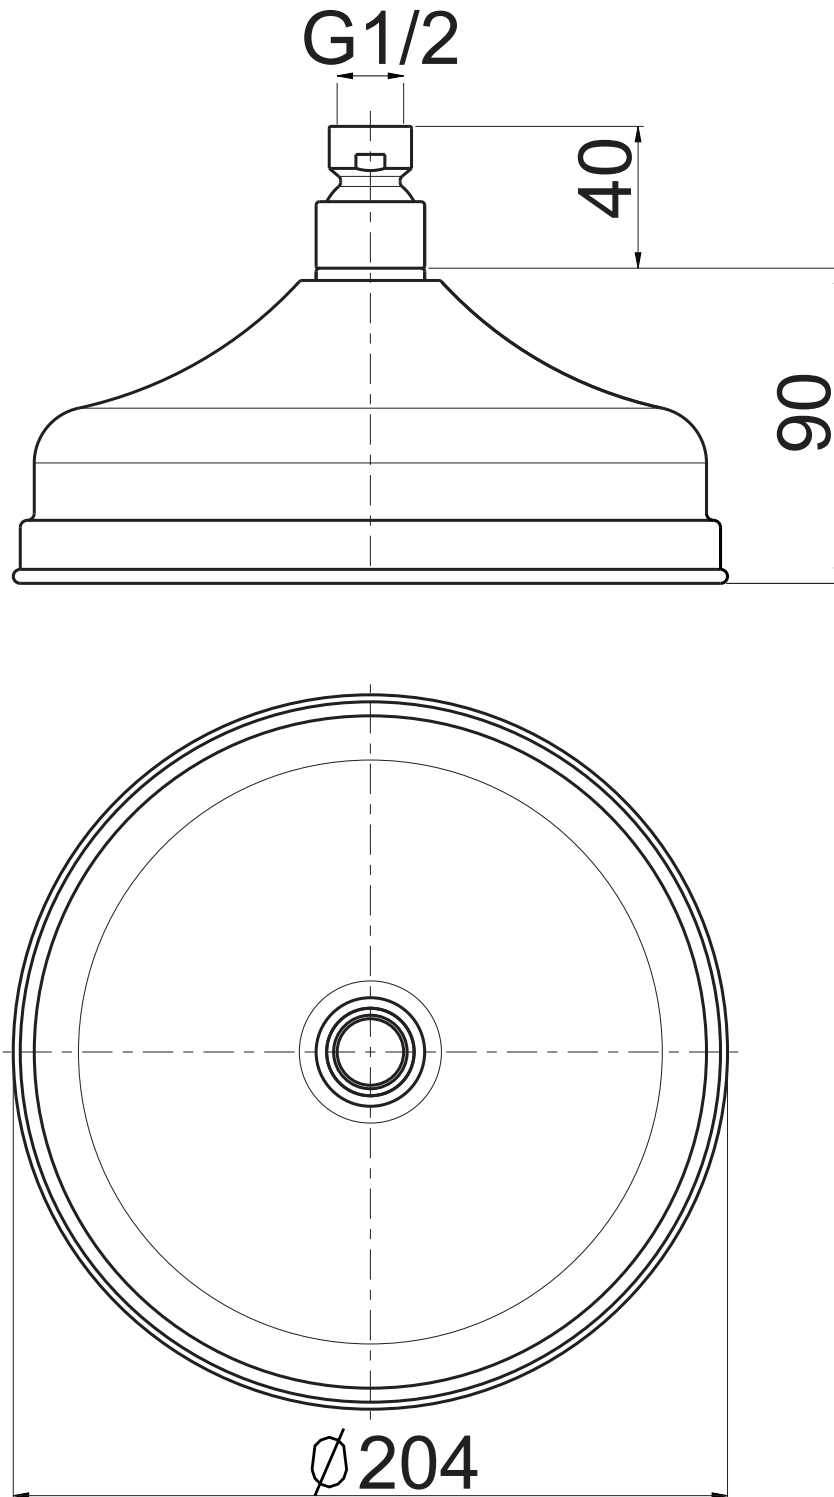

**Peso/Weight:** 0,8 kg

**Imballo/Package:** 39,5x18,5x8,4 cm

Misure espresse in mm / *Dimensions in millimeters*

BATH & BATH

**Peso/Weight:** 1,2 kg

**Imballo/Package:** 33,5x31,8x9 cm

Misure espresse in mm / *Dimensions in millimeters*

BATH & BATH