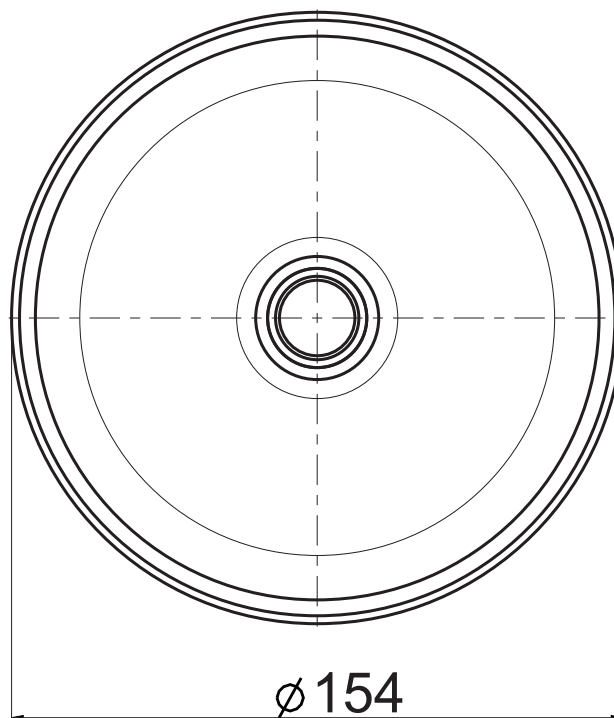

Misure espresse in mm / *Dimensions in millimeters*

BATH & BATH

**Peso/Weight:** 0,8 kg

**Imballo/Package:** 39,5x18,5x8,4 cm

Misure espresse in mm / *Dimensions in millimeters*

BATH & BATH