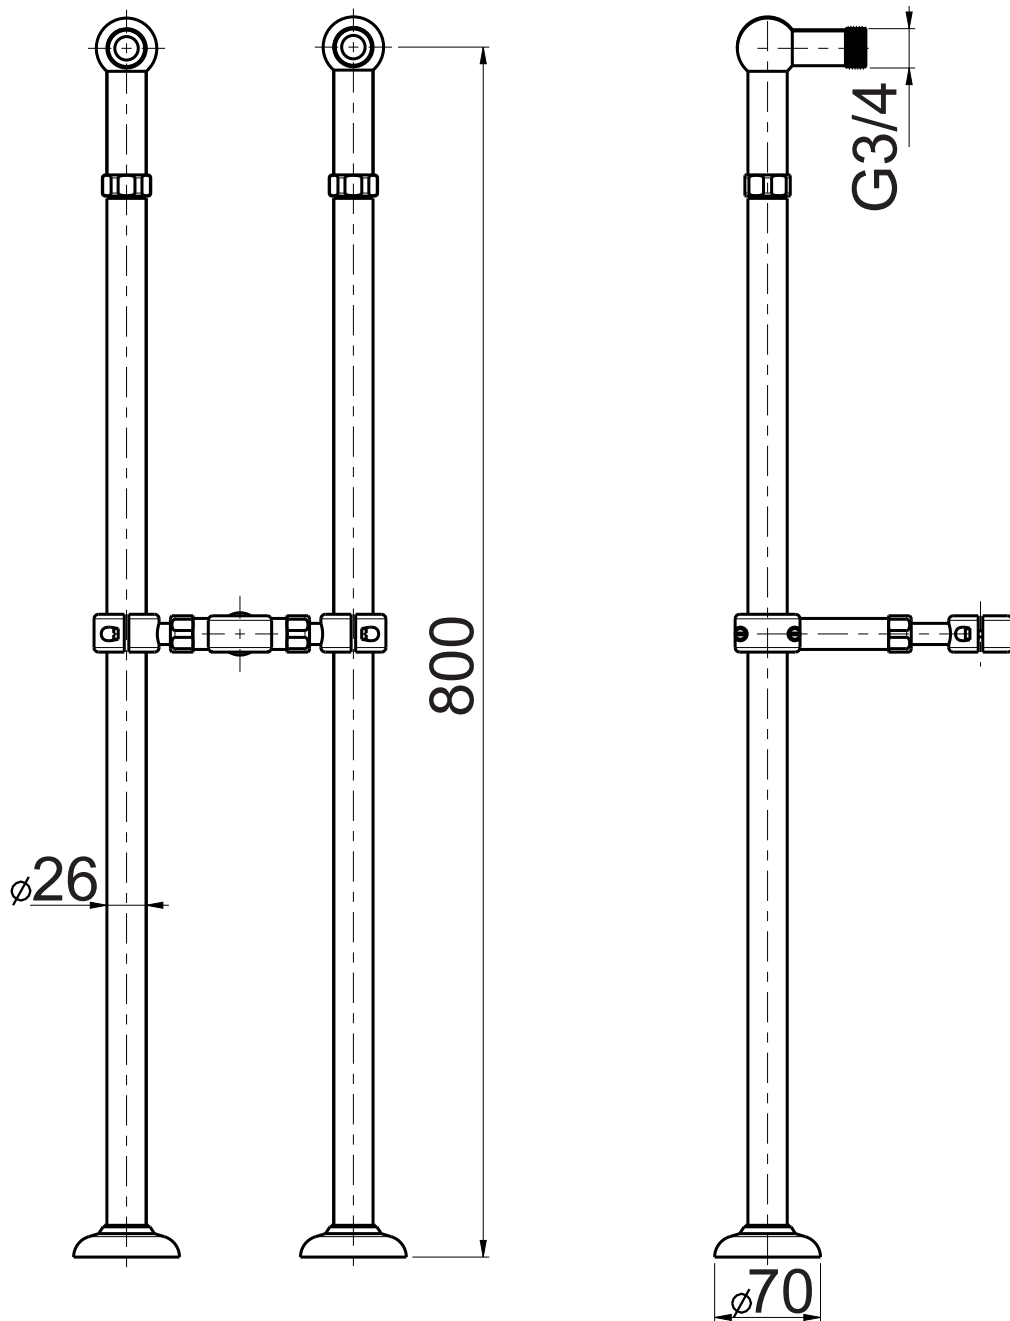

**Peso/Weight:** 6,7 kg

**Imballo/Package:** 45x11x12 cm

Misure espresse in mm / *Dimensions in millimeters*

BATH & BATH