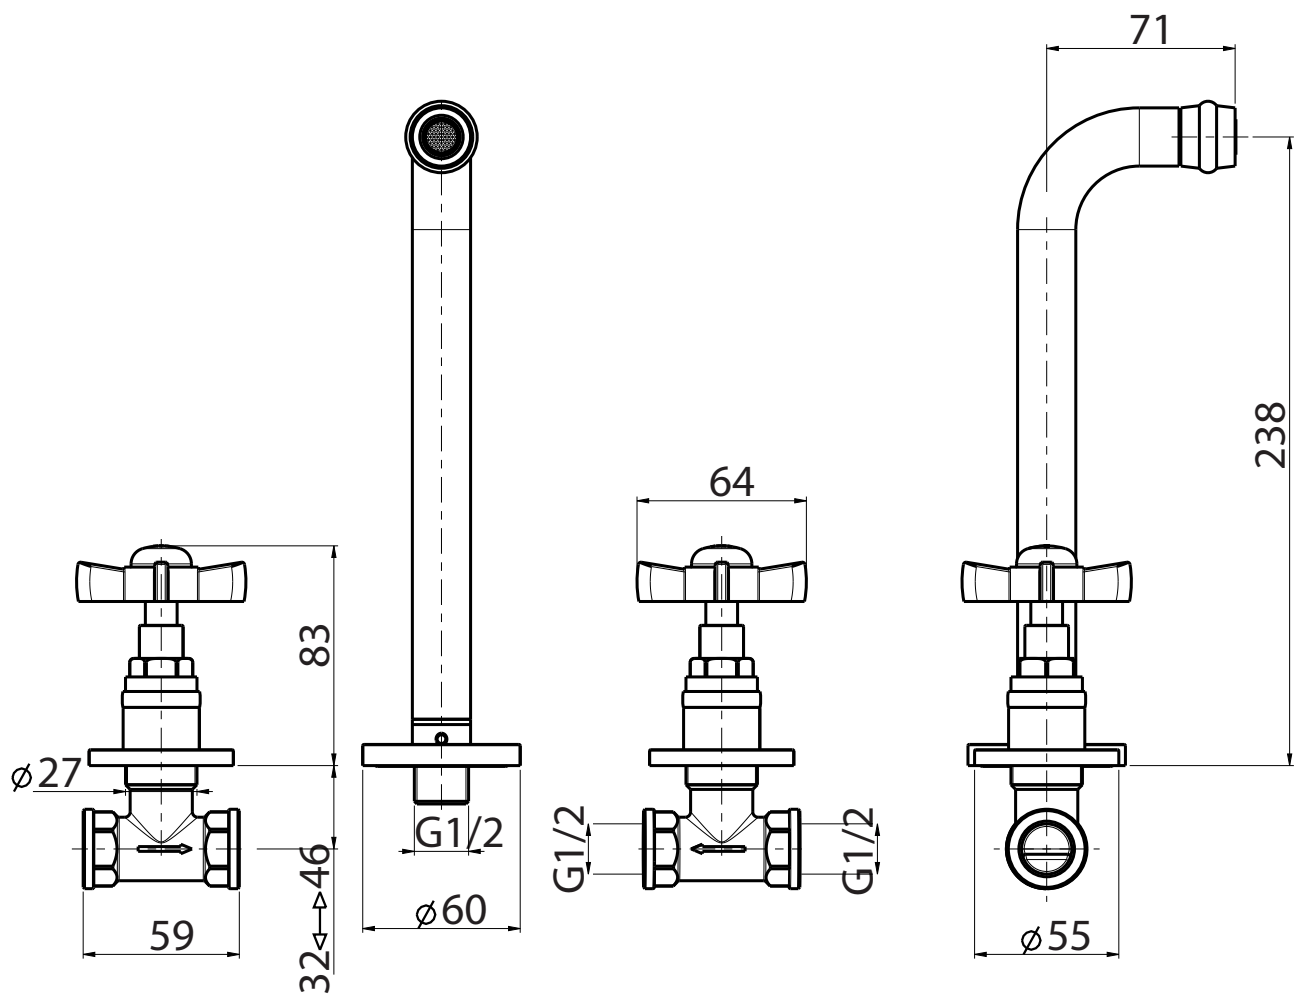

ALDEN

Art: Gruppo lavabo parete L245/185.
Wall mounted mixer L245/185 for washbasin.

Mod: L.245
L.185

Fin: cromo/*chrome*
ottone/*brass*
cromo/*chrome*
ottone/*brass*

Cod: ALDGLP24 013 CR
ALDGLP24 013 OT
ALDGLP18 013 CR
ALDGLP18 013 OT

Mat: Ottone/*Brass*

Peso/Weight: 1,7 kg

Imballo/Package: 39,5x18,8x8 cm

Misure espresse in mm / *Dimensions in millimeters*

BATH & BATH