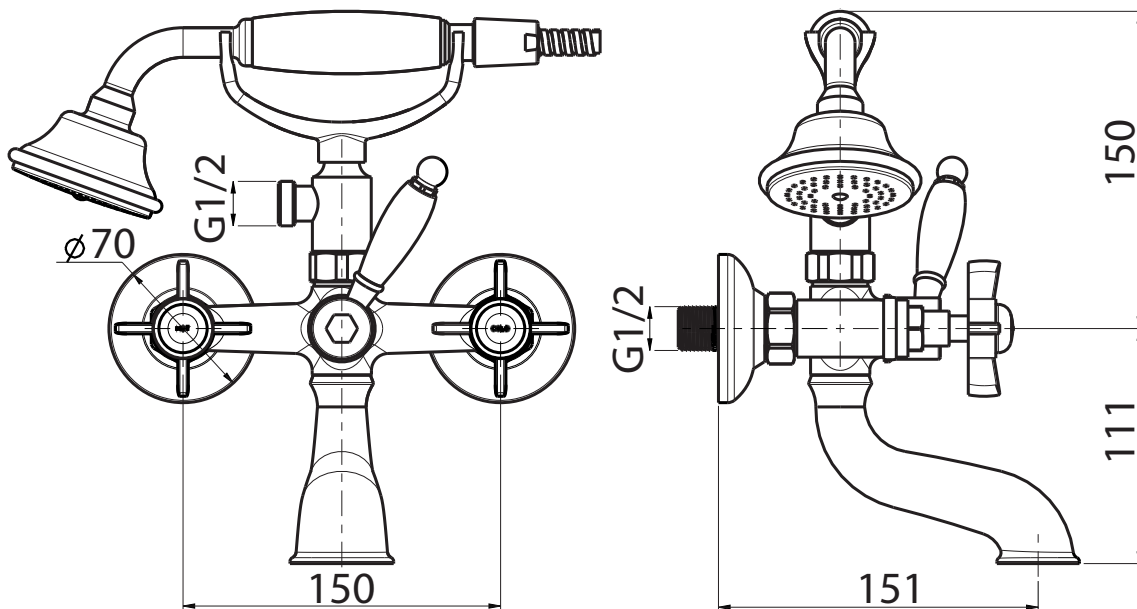

ALDEN

Art: Gruppo vasca a muro con set doccia.
Wall mounted mixer for bath and shower with hose handset.

Fin: cromo/*chrome*
ottone/*brass*

Cod: ALDGVMSD 013 CR
ALDGVMSD 013 OT

Mat: Ottone/*Brass*

Peso/Weight: 3,1 kg

Imballo/Package: 40,1x24,2x13,4 cm

Misure espresse in mm / *Dimensions in millimeters*

BATH & BATH