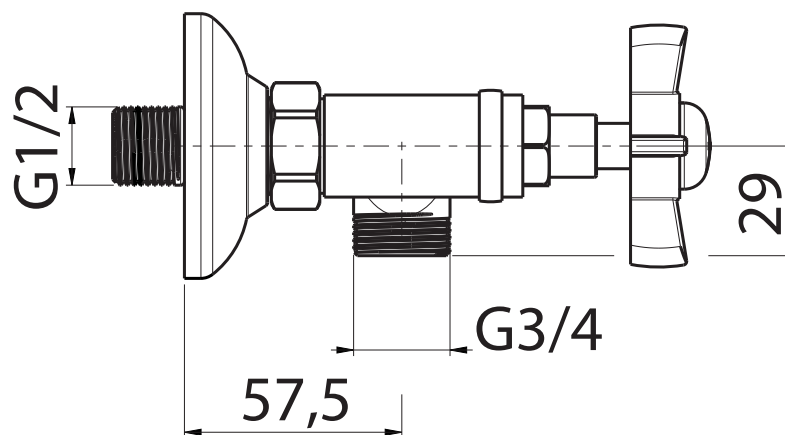

ALDEN

Art: Gruppo doccia esterno.
Outer mixer for shower.

Fin: cromo/*chrome*
ottone/*brass*

Cod: ALDDEST 013 CR
ALDDEST 013 OT

Mat: Ottone/*Brass*

Peso/Weight: 0,7 kg

Imballo/Package: 40,1x24,2x13,4 cm

Misure espresse in mm / *Dimensions in millimeters*

BATH & BATH