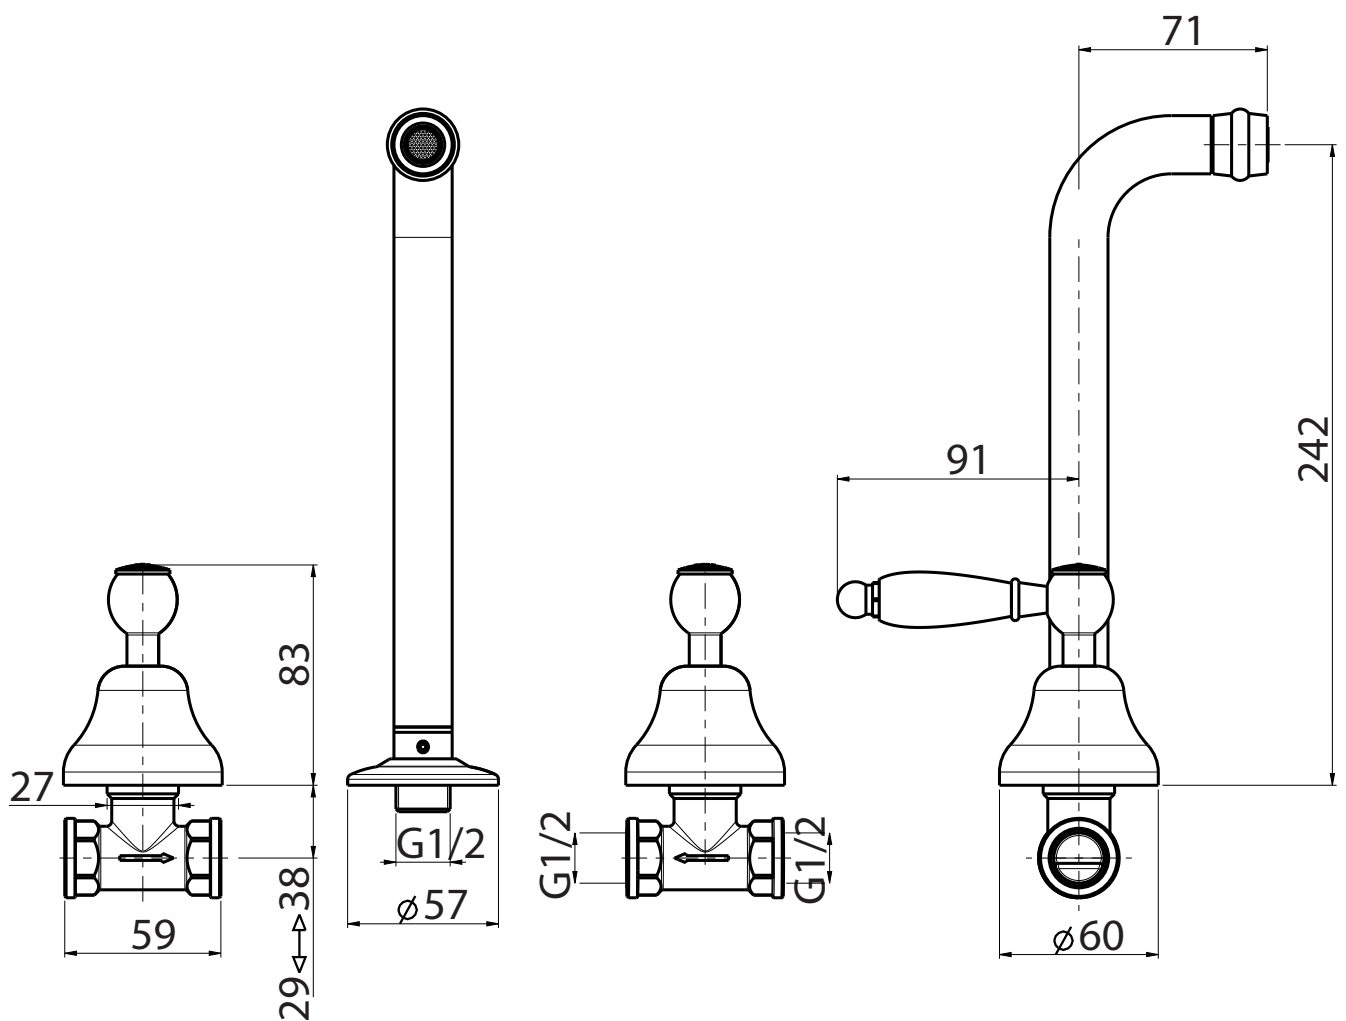

ALDEN

Art: Gruppo lavabo parete con maniglia L245/185.
Wall mounted mixer L245/185 for washbasin with handles.

Mod: L.245
L.185

Fin: cromo/*chrome*
ottone/*brass*
cromo/*chrome*
ottone/*brass*

Cod: ALDGLP24M 013 CR
ALDGLP24M 013 OT
ALDGLP18M 013 CR
ALDGLP18M 013 OT

Mat: Ottone/*Brass*

Peso/Weight: 1,7 kg

Imballo/Package: 39,5x18,8x8 cm

Misure espresse in mm / *Dimensions in millimeters*

BATH & BATH