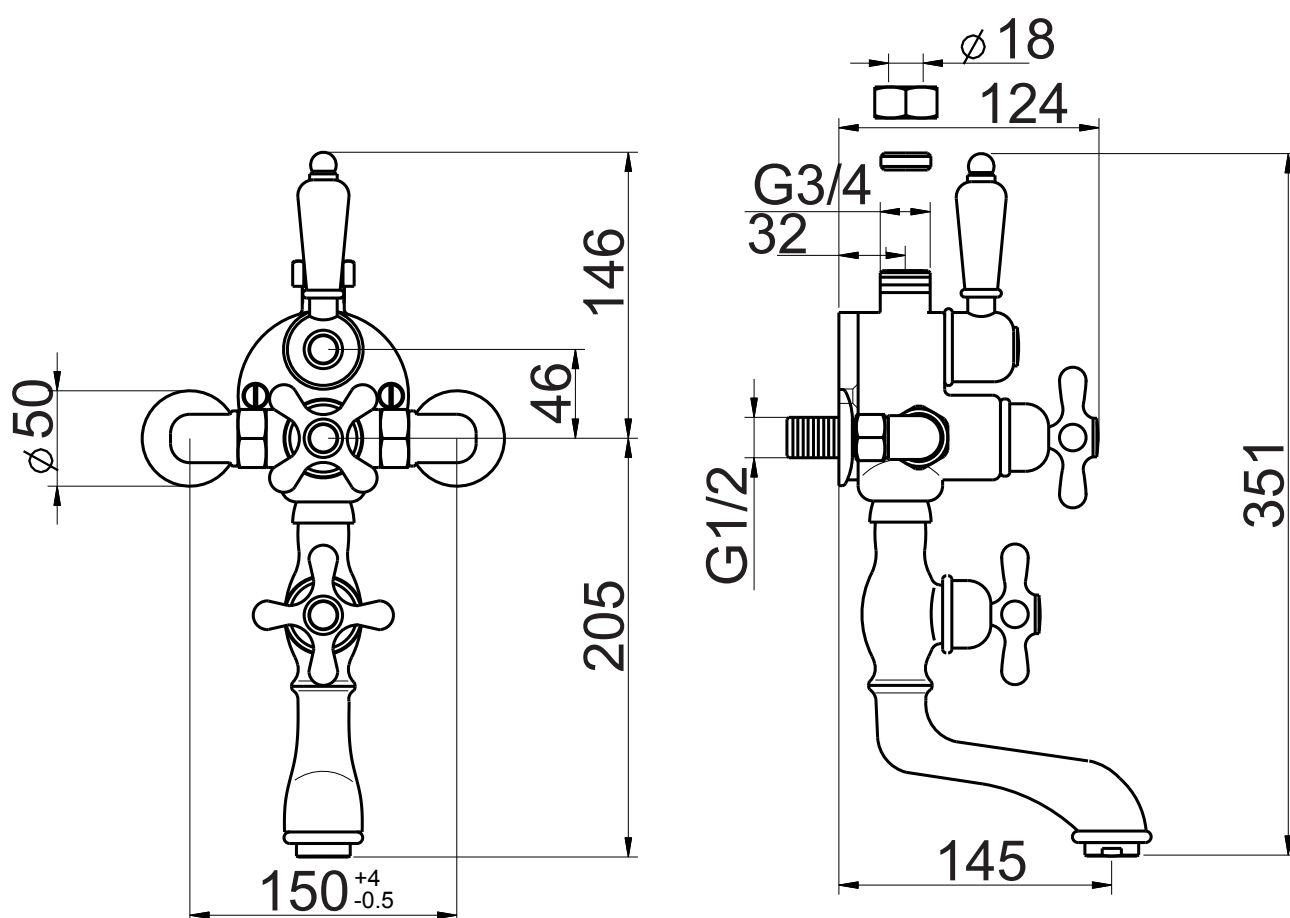

ALDEN

Art: Gruppo vasca/doccia miscelatore termostatico esterno.
Outer thermostatic mixer for bath and shower.

Fin: cromo/*chrome*
ottone/*brass*

Cod: ALDGVDMTE 013 CR
ALDGVDMTE 013 OT

Mat: Ottone/*Brass*

Peso/Weight: 3 kg

Imballo/Package: 40,1x24,2x13,4 cm

Misure espresse in mm / *Dimensions in millimeters*

BATH & BATH