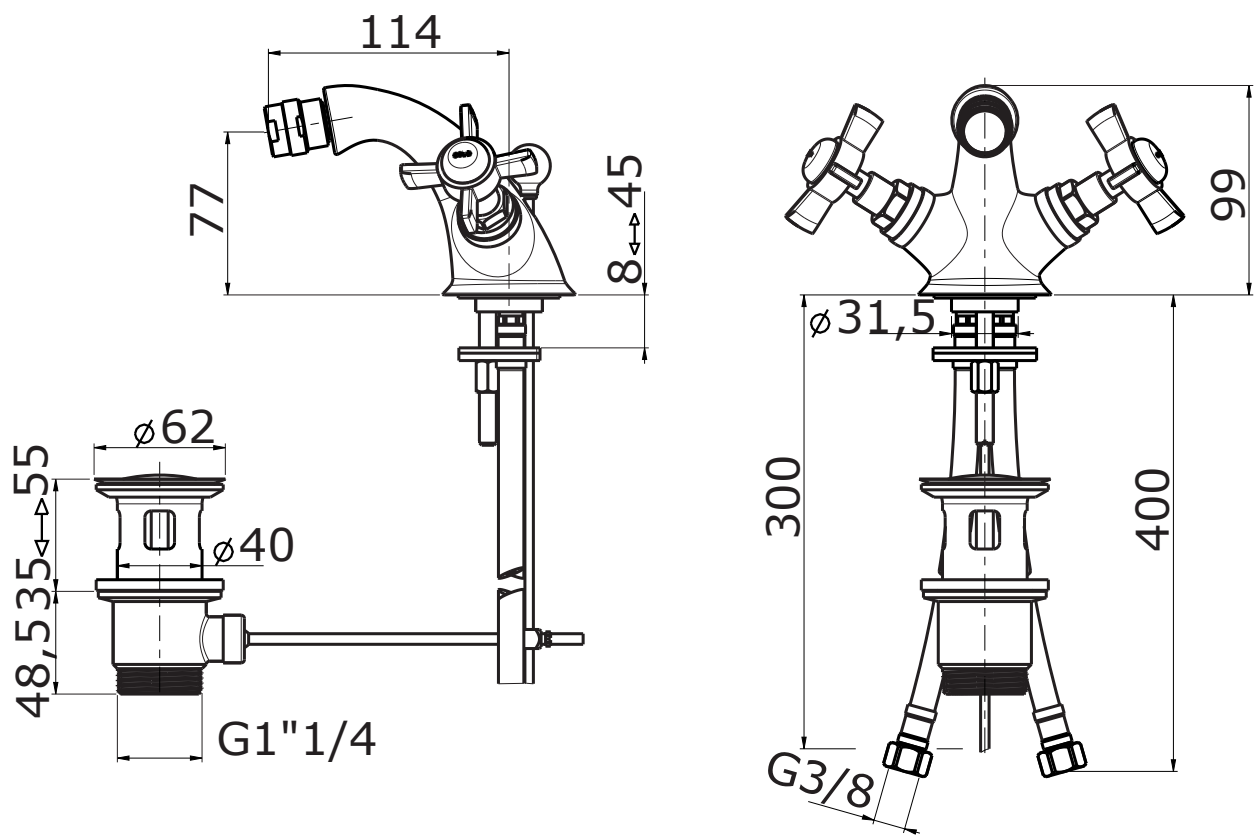

**Peso/Weight:** 2,2 kg

**Imballo/Package:** 33,5x31,8x9 cm

Misure espresse in mm / *Dimensions in millimeters*

BATH & BATH