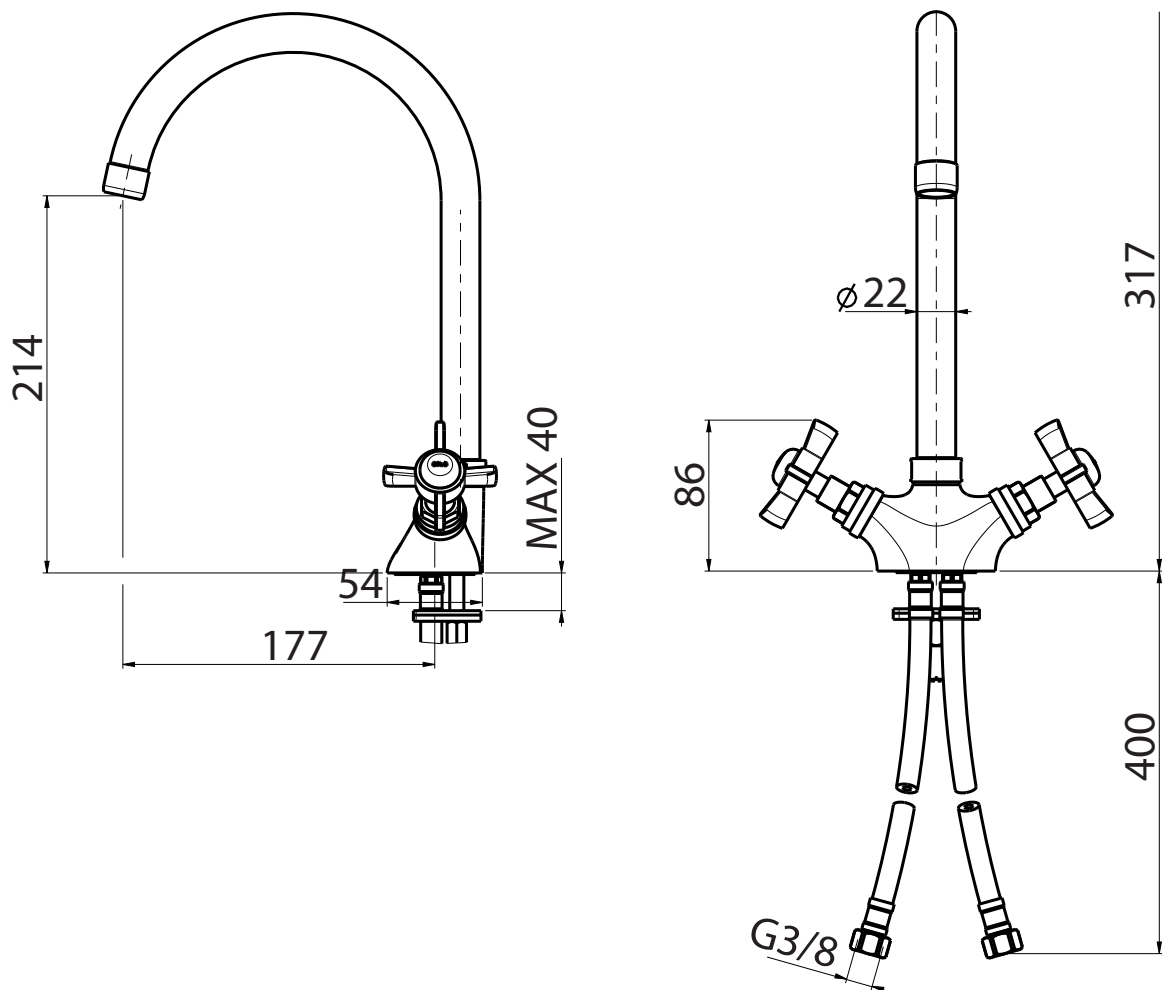

**Imballo/Package:** 33,5x31,8x9 cm

Misure espresse in mm / *Dimensions in millimeters*

BATH & BATH