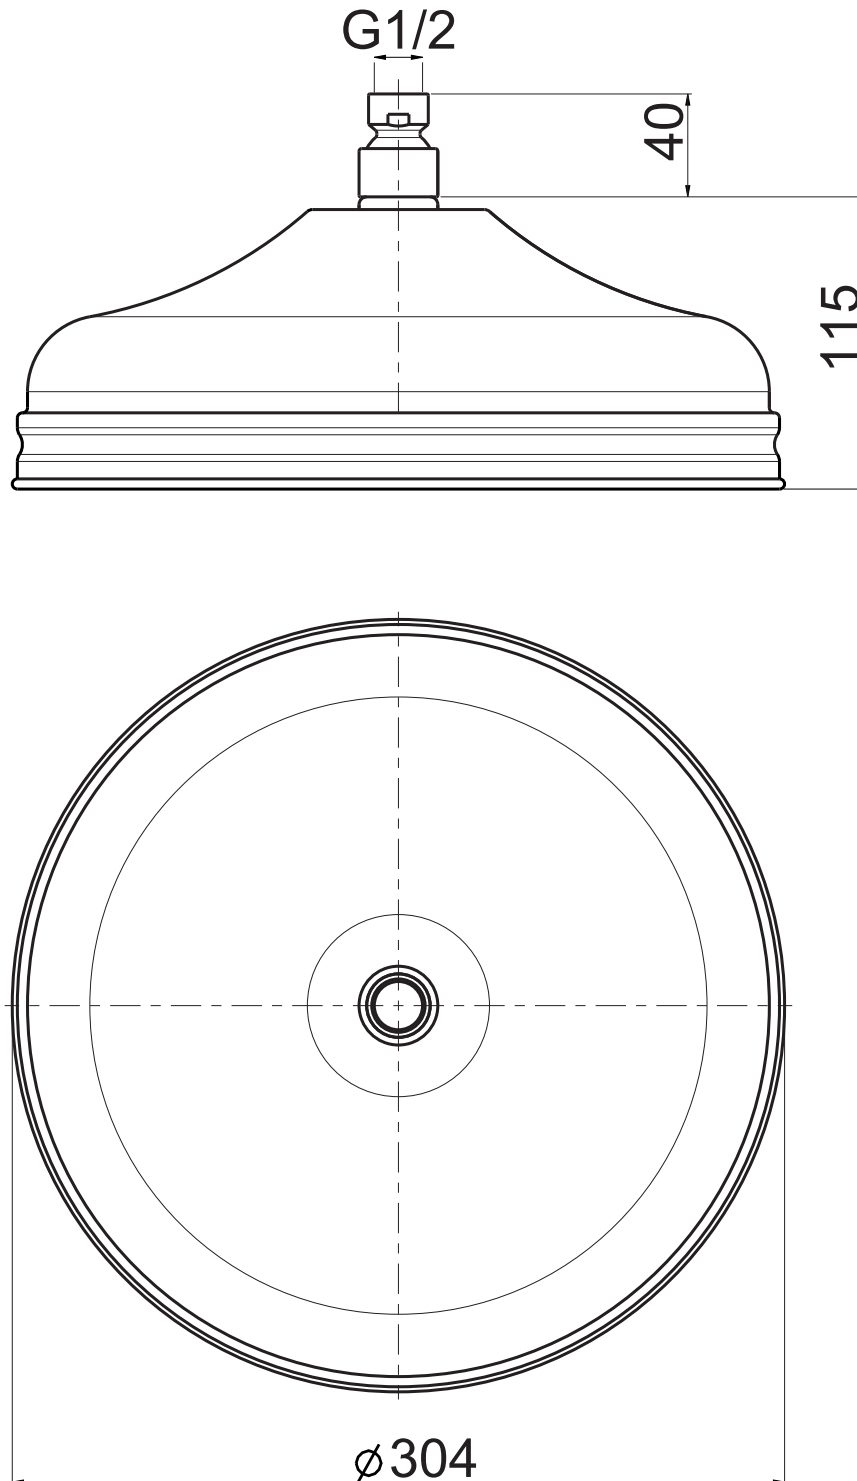

**Peso/Weight:** 1,2 kg

**Imballo/Package:** 33,5x31,8x9 cm

Misure espresse in mm / *Dimensions in millimeters*

BATH & BATH

**Peso/Weight:**

**Imballo/Package:**

Misure espresse in mm / *Dimensions in millimeters*

BATH & BATH