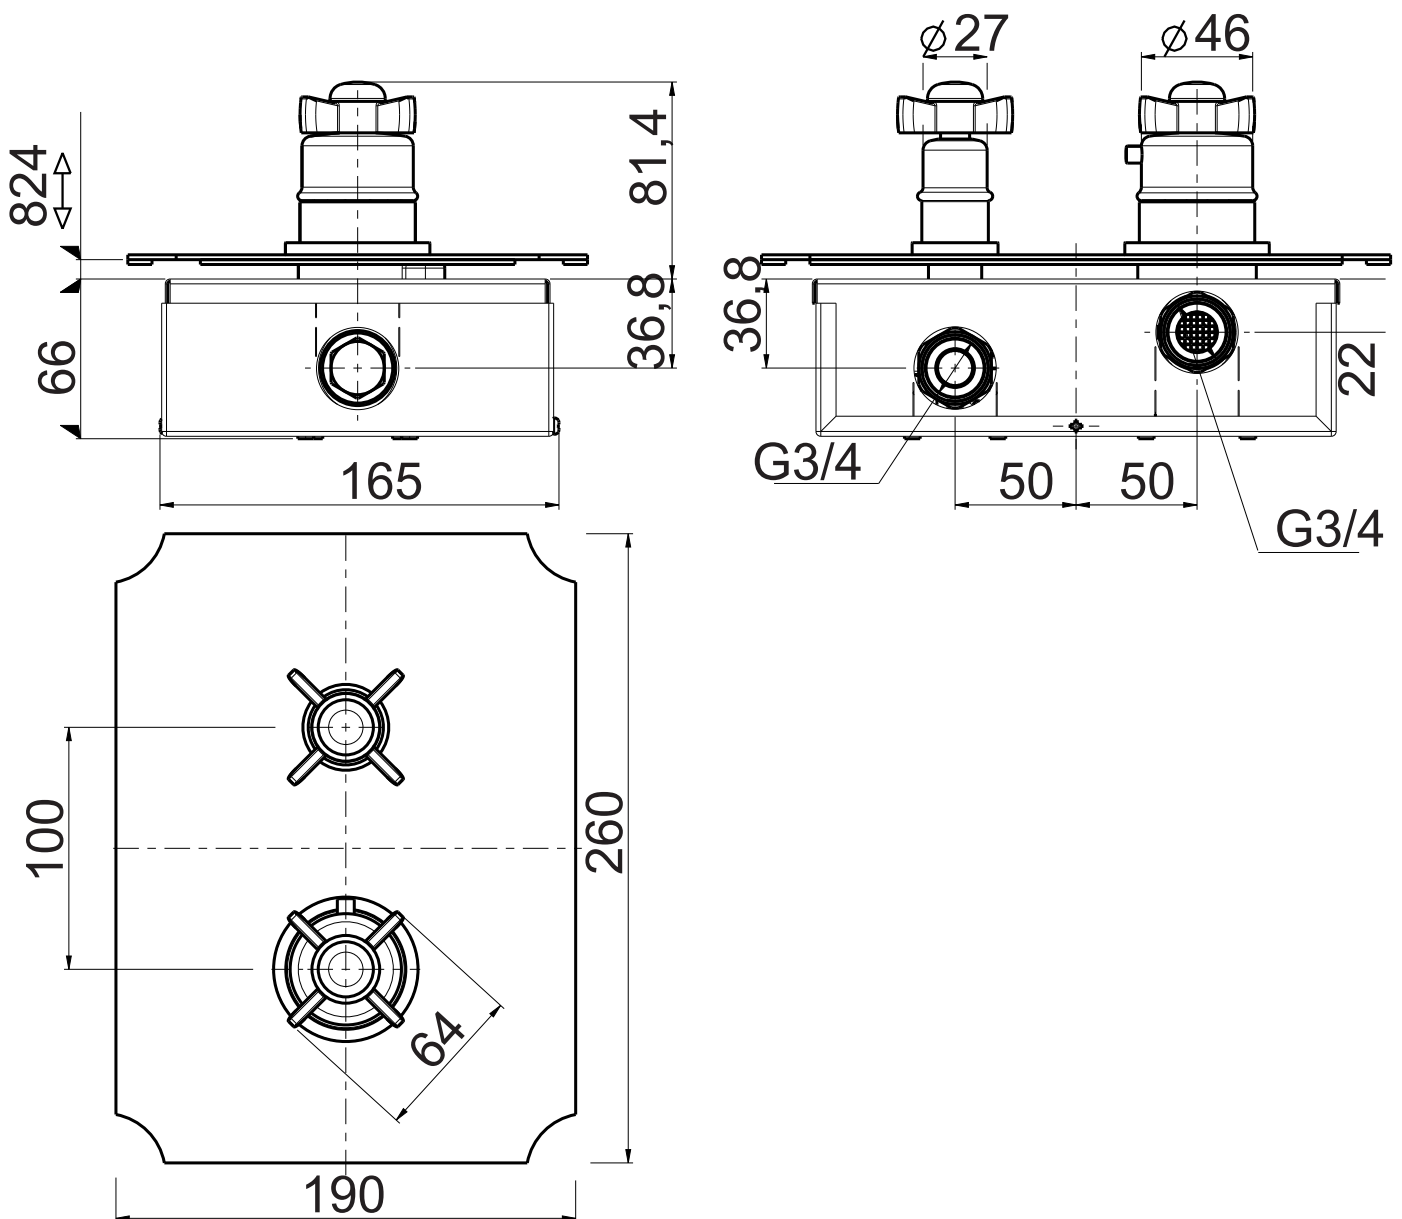

ALDEN

Art: Miscelatore termostatico incasso / deviatore 2 vie.
Recessed thermostatic mixer with 2 ways diverter.

Fin: cromo / *chrome*
ottone / *brass*

Cod: ALDMTIND2V 013 CR
ALDMTIND2V 013 OT

Mat: Ottone / *Brass*

Peso/Weight:

Imballo/Package: 40,1x24,2x13,4 cm

Misure espresse in mm / *Dimensions in millimeters*

BATH & BATH