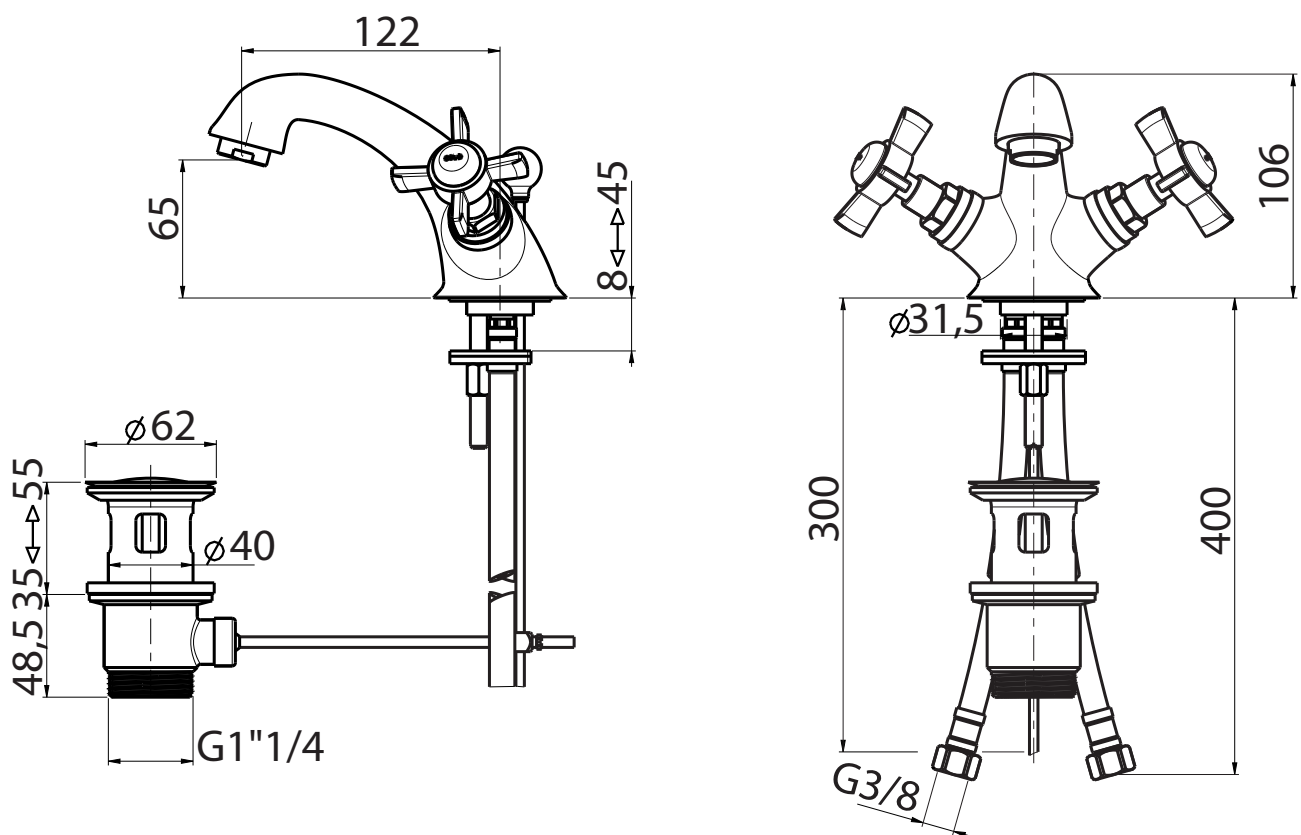

**Mat:** Ottone/*Brass*

**Peso/Weight:** 2,3 kg

**Imballo/Package:** 33,5x31,8x9 cm

Misure espresse in mm / *Dimensions in millimeters*

BATH & BATH