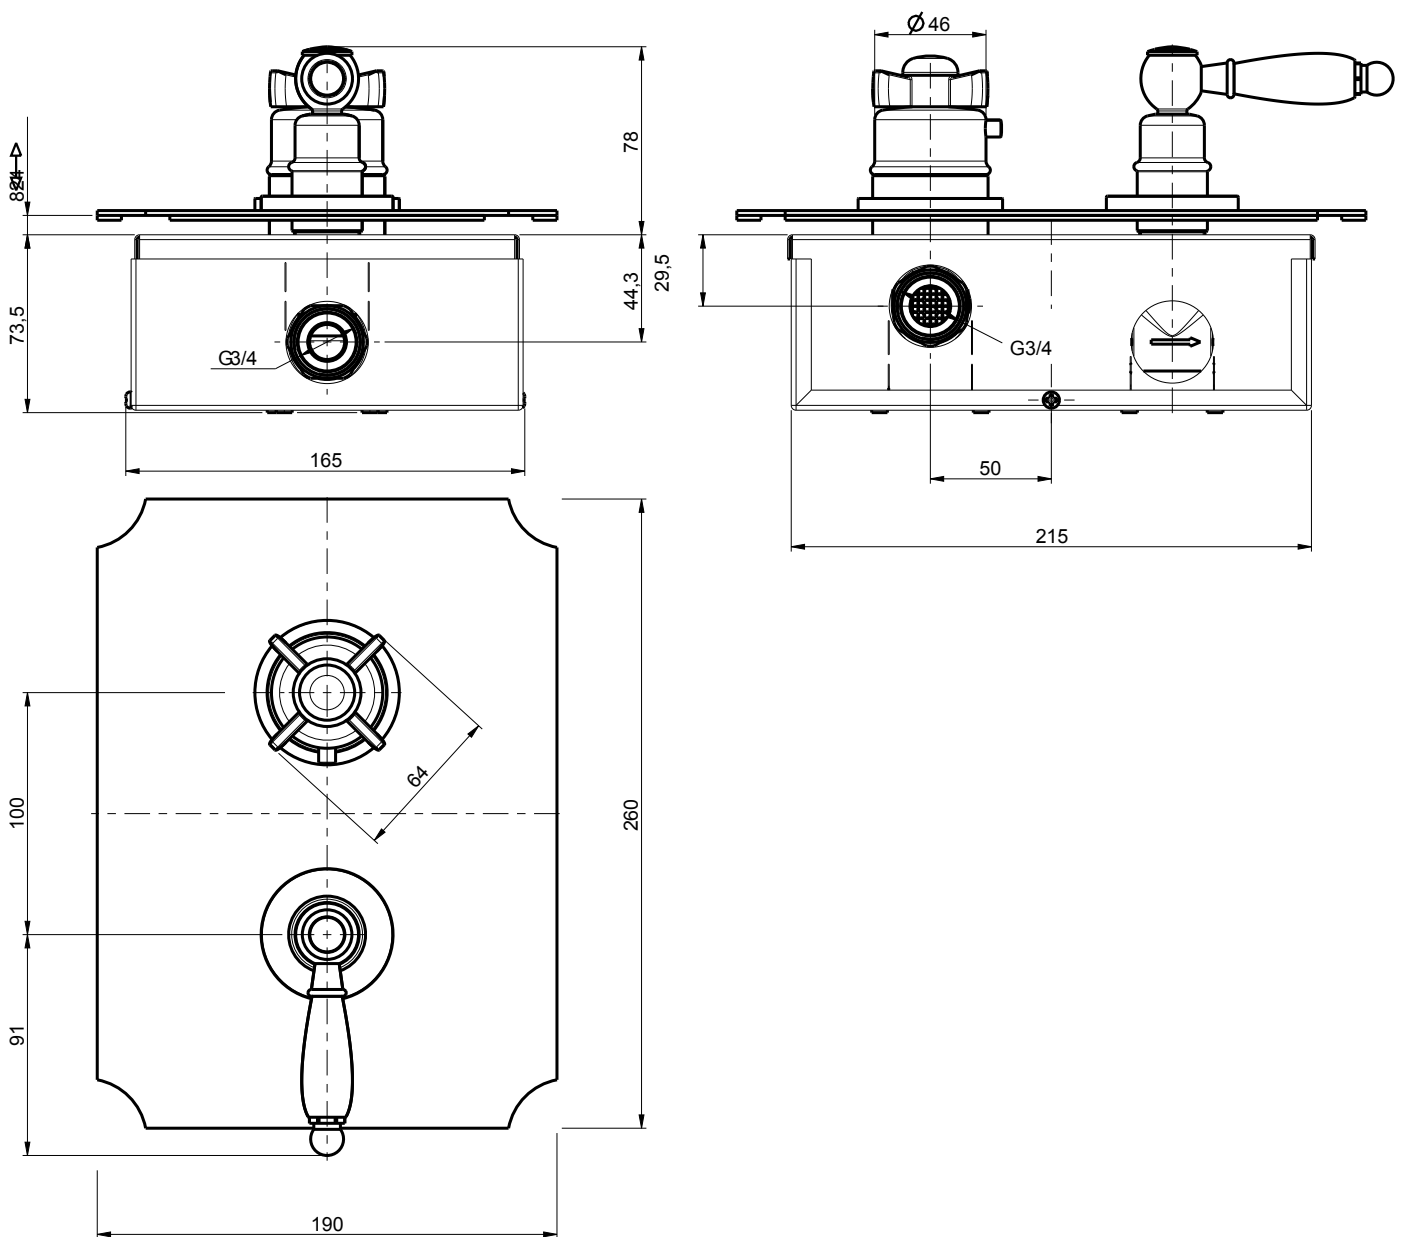

**Peso/Weight:**

**Imballo/Package:** 40,1x24,2x13,4 cm

Misure espresse in mm / *Dimensions in millimeters*

BATH & BATH