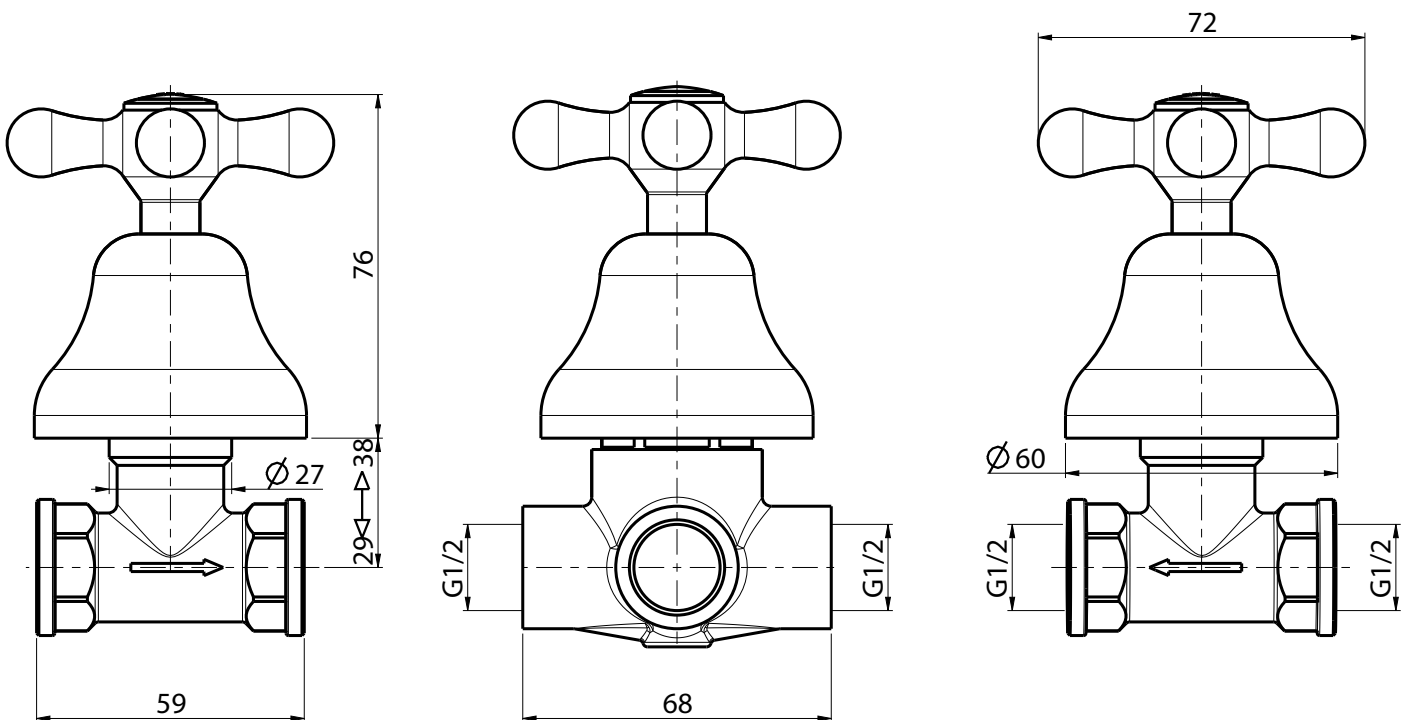

DOVER

Art: Doccia incasso c/deviatore 2 vie.
Recessed shower mixer with 2 ways diverter.

Fin: cromo/*chrome*
ottone/*brass*

Cod: ALDDIDV2V 013 CR
ALDDIDV2V 013 OT

Mat: Ottone/*Brass*

Peso/Weight: 2,9 kg

Imballo/Package: 39,5x18,5x9 cm

Misure espresse in mm / *Dimensions in millimeters*

BATH & BATH