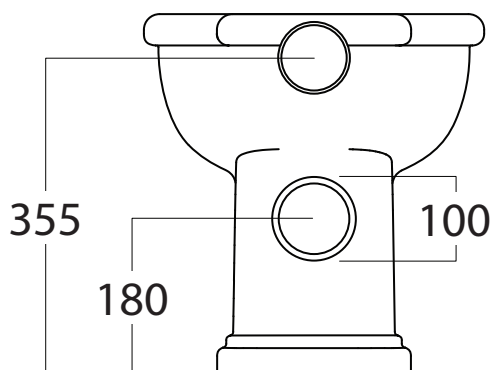

Mat: Ceramica/*Ceramic* **Peso/Weight:** 12 Kg **Imballo/Package:** 36x36x68 cm

Misure espresse in mm / *Dimensions in millimeters*

BATH & BATH

DOROTHY

Art: Bidet. (1-3 fori)
Bidet (1-3 holes)

Fin: Bianco/*White*
Charleston Grey/*Charleston Grey*
Nero lucido/*Shiny Black*

Cod: BDT 002 002
BDT 002 CG
BDT 002 NL

Mat: Ceramica/*Ceramic* **Peso/Weight:** 16,7 Kg **Imballo/Package:** 55x36x42 cm

Misure espresse in mm / *Dimensions in millimeters*

BATH & BATH

DOROTHY

Art: Vaso a terra scarico a parete.
Wc wall drain

Fin: Bianco/*White*
Charleston Grey/*Charleston Grey*
Nero lucido/*Shiny Black*

Cod: WP 002 002
WP 002 CG
WP 002 NL

Mat: Ceramica/*Ceramic* **Peso/Weight:** 19,6 Kg **Imballo/Package:** 52,5x38x41 cm

Misure espresse in mm / *Dimensions in millimeters*