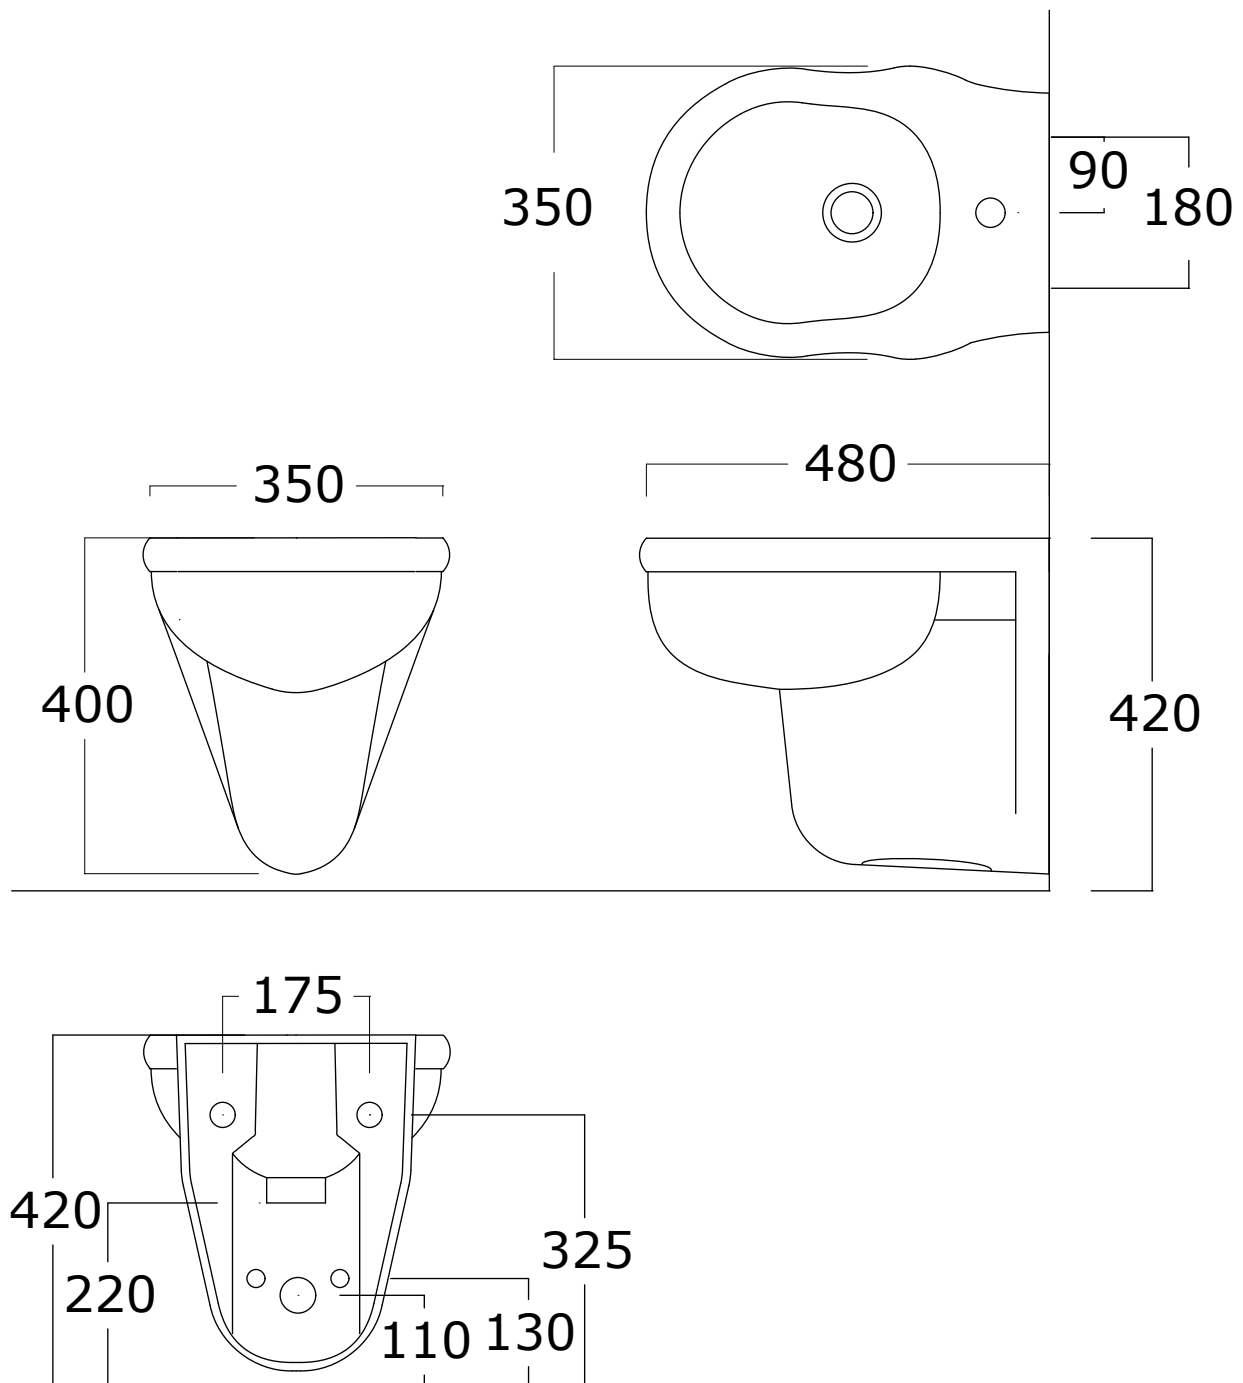

DOROTHY

Art: Bidet sospeso (1 foro)
Wall hung bidet (1 hole)

Fin: Bianco/*White*
Charleston Grey/*Charleston Grey*
Nero lucido/*Shiny Black*

Cod: BDTS 002 002
BDTS 002 CG
BDTS 002 NL

Mat: Ceramica/*Ceramic*   **Peso/Weight:** 16,5 Kg   **Imballo/Package:** 49,5x39x40 cm

Misure espresse in mm / *Dimensions in millimeters*

BATH & BATH