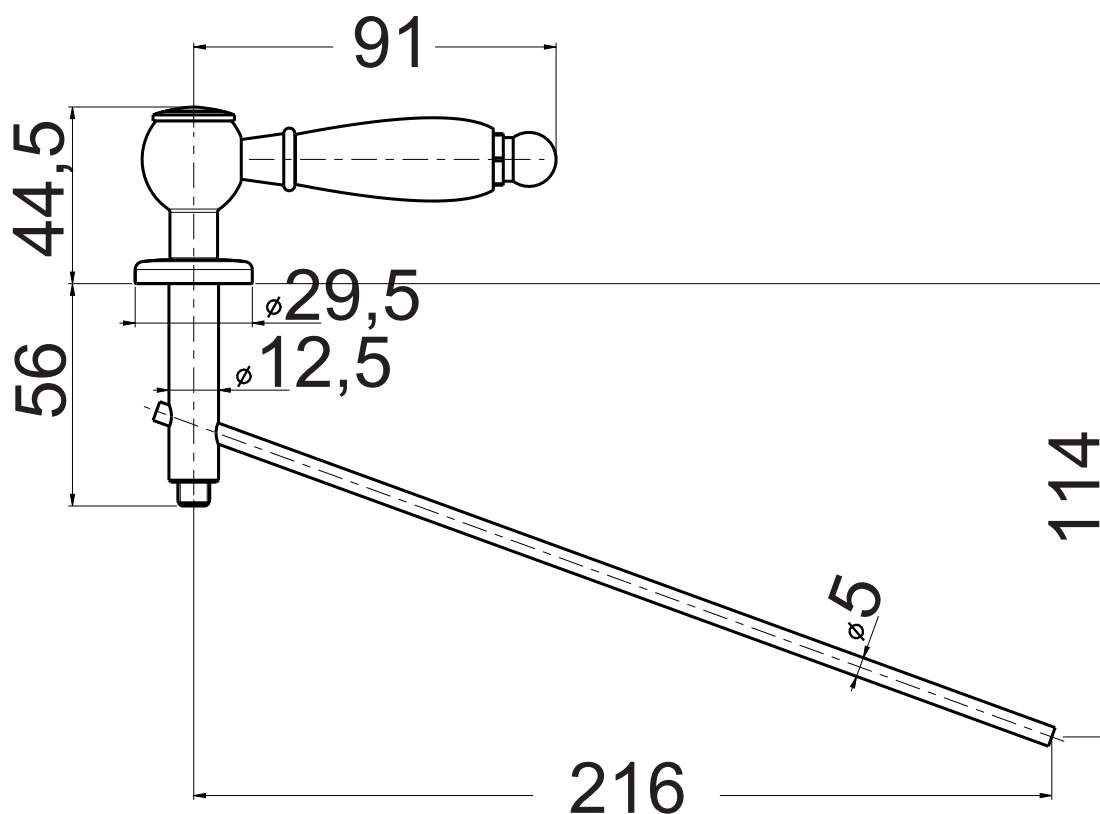

DOROTHY

Art: Levetta per monoblocco
Lever for monobloc

Fin: Cromo/*Chrome*
Ottone/*Brass*

Cod: LCM 002 CR
LCM 002 OT

Mat: Ottone/*Brass*

Peso/Weight:

Imballo/Package:

Misure espresse in mm / *Dimensions in millimeters*

BATH & BATH