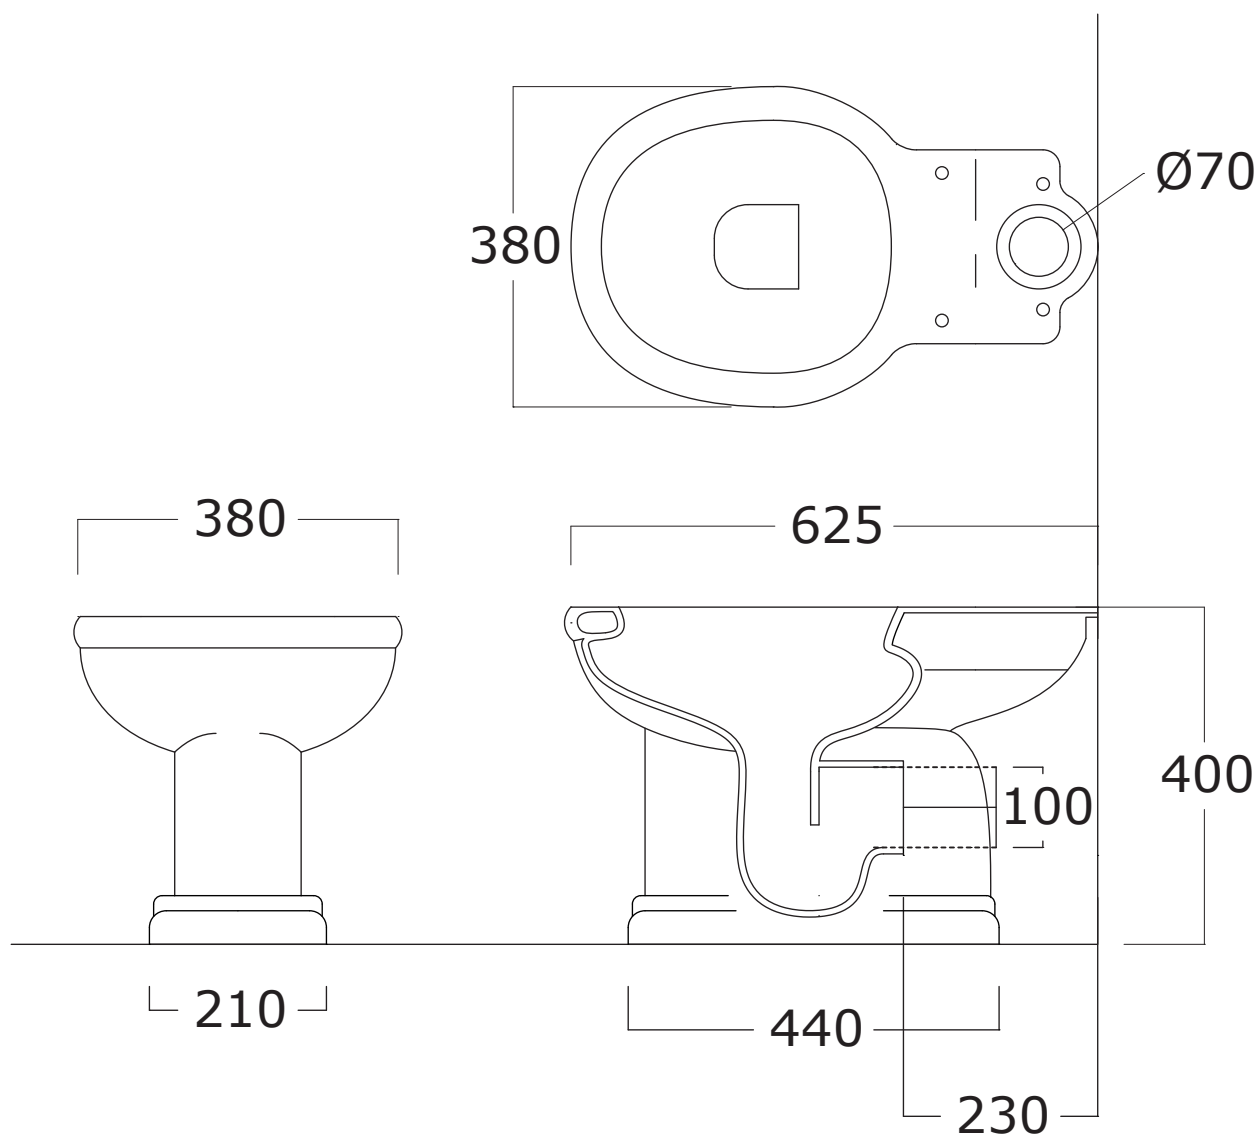

DOROTHY

Art: Vaso monoblocco a terra scarico a parete
Monobloc wc p

Fin: Bianco/*White*
Charleston Grey/*Charleston Grey*
Nero lucido/*Shiny Black*

Cod: WMP 002 002
WMP 002 CG
WMP 002 NL

Mat: Ceramica/*Ceramic*   **Peso/Weight:** 20,2 Kg   **Imballo/Package:** 63,5x38x42 cm

Misure espresse in mm / *Dimensions in millimeters*

BATH & BATH