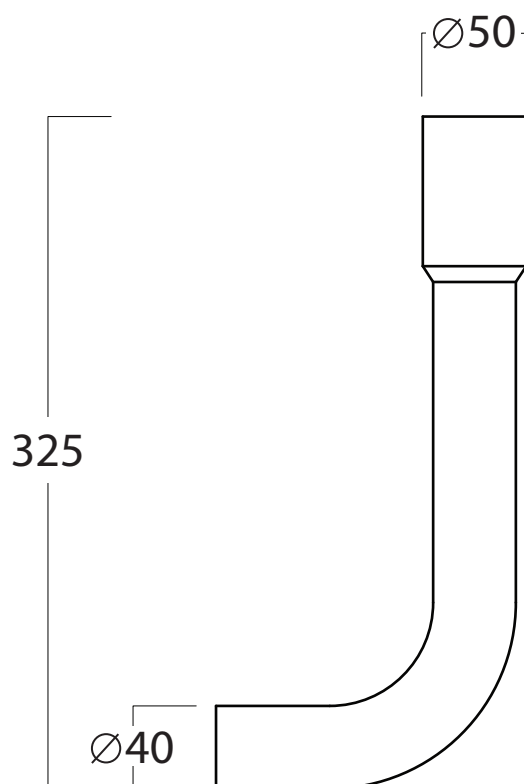

DOROTHY

Art: Tubo esterno per cassetta bassa.
Low level flush pipe

Fin: Cromo/*Chrome*
Ottone/*Brass*

Cod: TECB 001 CR
TECB 001 OT

Mat: Ottone/*Brass*

Peso/Weight:

Imballo/Package:

Misure espresse in mm / *Dimensions in millimeters*

BATH & BATH