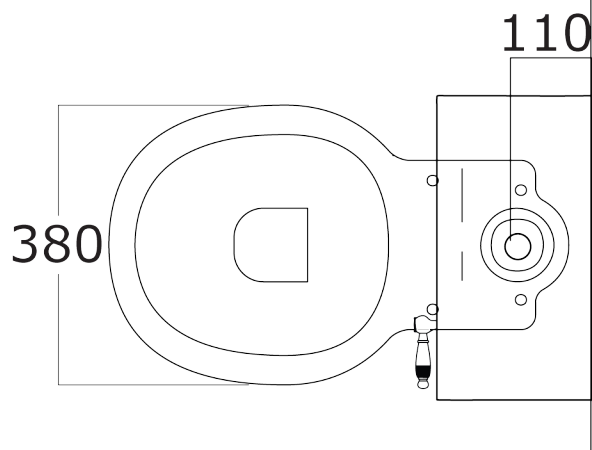

DOROTHY

Art: Cassetta monoblocco
Cistern for monobloc

Fin: Bianco/*White*
Charleston Grey/*Charleston Grey*
Nero lucido/*Shiny Black*

Cod: CMB 002 002
CMB 002 CG
CMB 002 NL

Mat: Ceramica/*Ceramic*   **Peso/Weight:** 15 Kg   **Imballo/Package:** 43x22x42 cm

Accessori opzionali:
Optional accessories:

Batteria per cassetta monoblocco
Fitting for monobloc cistern
Cod. BCM 001

Misure espresse in mm / *Dimensions in millimeters*

BATH & BATH