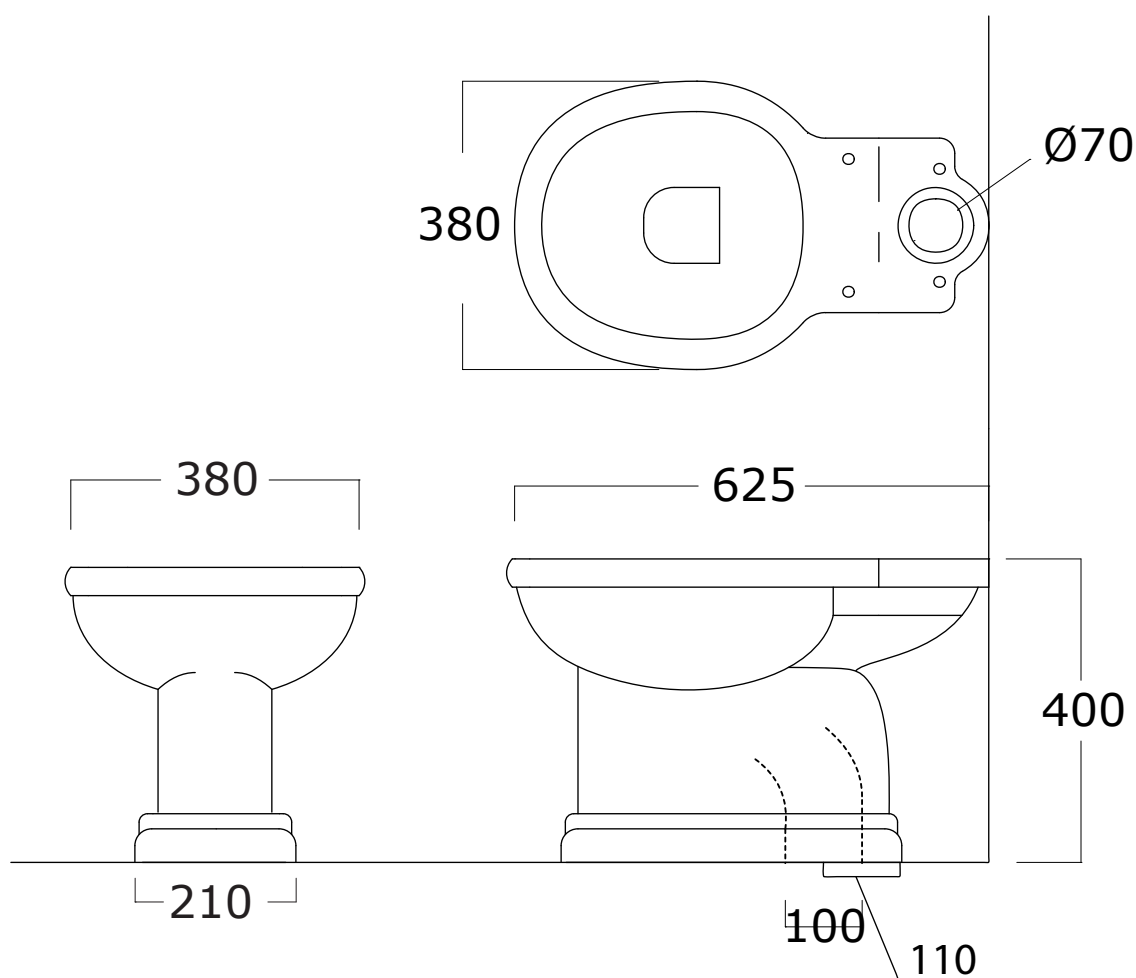

Mat: Ceramica/*Ceramic* **Peso/Weight:** 12 Kg **Imballo/Package:** 36x36x68 cm

Misure espresse in mm / *Dimensions in millimeters*

BATH & BATH

DOROTHY

Art: Bidet. (1-3 fori)
Bidet (1-3 holes)

Fin: Bianco/*White*
Charleston Grey/*Charleston Grey*
Nero lucido/*Shiny Black*

Peso/Weight:

Imballo/Package:

1840

Misure espresse in mm / *Dimensions in millimeters*

BATH & BATH

DOROTHY

Art: Staffe per cassetta alta
Brackets for high level cistern

Fin: Bianco/*White*
Cromo/*Chrome*
Ottone/*Brass*

Misure espresse in mm / *Dimensions in millimeters*

BATH & BATH

DOROTHY

Art: Vaso monoblocco a terra scarico a terra
Monobloc wc t

Fin: Bianco/*White*
Charleston Grey/*Charleston Grey*
Nero lucido/*Shiny Black*

Cod: WMT 002 002
WMT 002 CG
WMT 002 NL

Mat: Ceramica/*Ceramic* **Peso/Weight:** 20 Kg **Imballo/Package:** 63,5x38x42 cm

Misure espresse in mm / *Dimensions in millimeters*

BATH & BATH

DOROTHY

Art: Cassetta monoblocco
Cistern for monobloc