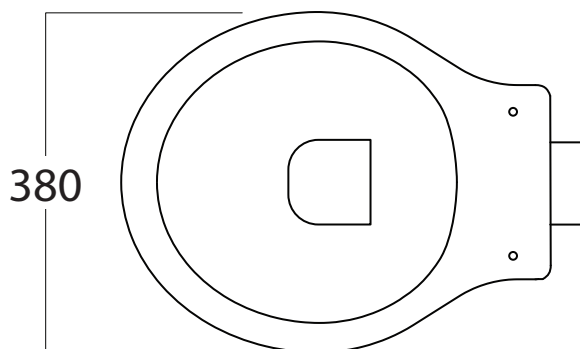

Mat: Ceramica/*Ceramic* **Peso/Weight:** 12 Kg **Imballo/Package:** 36x36x68 cm

Misure espresse in mm / *Dimensions in millimeters*

BATH & BATH

DOROTHY

Art: Bidet. (1-3 fori)
Bidet (1-3 holes)

Fin: Bianco/*White*
Charleston Grey/*Charleston Grey*
Nero lucido/*Shiny Black*

Cod: BDT 002 002
BDT 002 CG
BDT 002 NL

Mat: Ceramica/*Ceramic* **Peso/Weight:** 16,7 Kg **Imballo/Package:** 55x36x42 cm

Misure espresse in mm / *Dimensions in millimeters*

BATH & BATH

DOROTHY

Art: Vaso a terra scarico a parete.
Wc wall drain

Fin: Bianco/*White*
Charleston Grey/*Charleston Grey*
Nero lucido/*Shiny Black*

Cod: WP 002 002
WP 002 CG
WP 002 NL

Mat: Ceramica/*Ceramic* **Peso/Weight:** 19,6 Kg **Imballo/Package:** 52,5x38x41 cm

Misure espresse in mm / *Dimensions in millimeters*