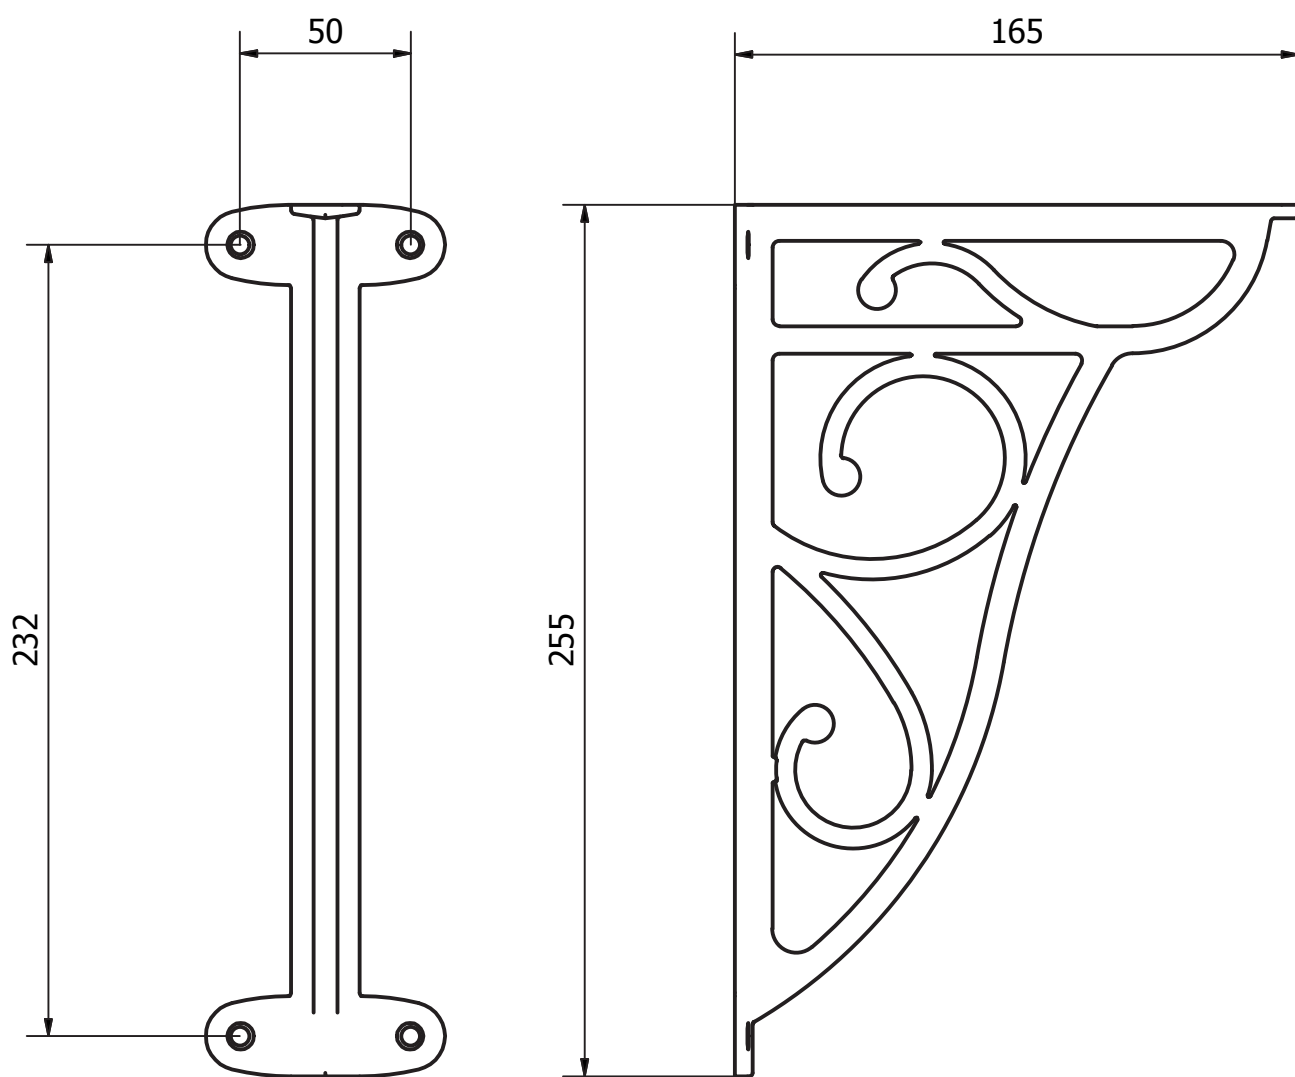

DOROTHY

Art: Staffe per cassetta alta
Brackets for high level cistern

Fin: Bianco/*White*
Cromo/*Chrome*
Ottone/*Brass*

Cod: SCA 002 002
SCA 002 CR
SCA 002 OT

Mat: Ghisa/*Cast iron*

Peso/Weight:

Imballo/Package:

Misure espresse in mm / *Dimensions in millimeters*

BATH & BATH