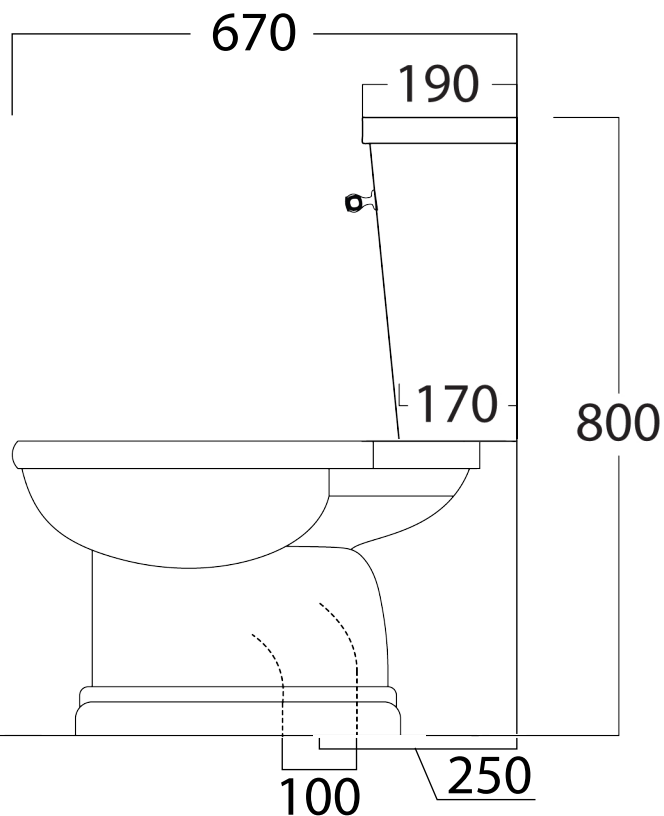

DOROTHY

Art: Cassetta monoblocco
Cistern for monobloc

Fin: Bianco/*White*
Charleston Grey/*Charleston Grey*
Nero lucido/*Shiny Black*

Cod: CMB 002 002
CMB 002 CG
CMB 002 NL

Mat: Ceramica/*Ceramic*   **Peso/Weight:** 15 Kg   **Imballo/Package:** 43x22x42 cm

Accessori opzionali:
Optional accessories:

Batteria per cassetta monoblocco
Fitting for monobloc cistern
Cod. BCM 001

Misure espresse in mm / *Dimensions in millimeters*

BATH & BATH