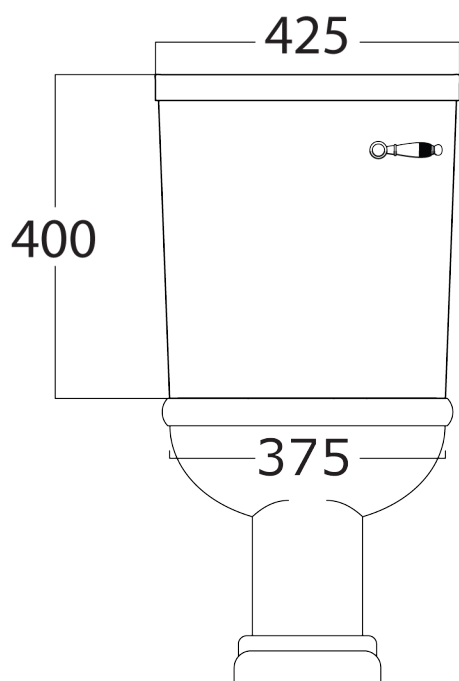

DOROTHY

Art: Cassetta monoblocco
Cistern for monobloc

Fin: Bianco/*White*
Charleston Grey/*Charleston Grey*
Nero lucido/*Shiny Black*

Cod: CMB 002 002
CMB 002 CG
CMB 002 NL

Mat: Ceramica/*Ceramic*   **Peso/Weight:** 15 Kg   **Imballo/Package:** 43x22x42 cm

Accessori opzionali:
Optional accessories:

Batteria per cassetta monoblocco
Fitting for monobloc cistern
Cod. BCM 001

Misure espresse in mm / *Dimensions in millimeters*

BATH & BATH