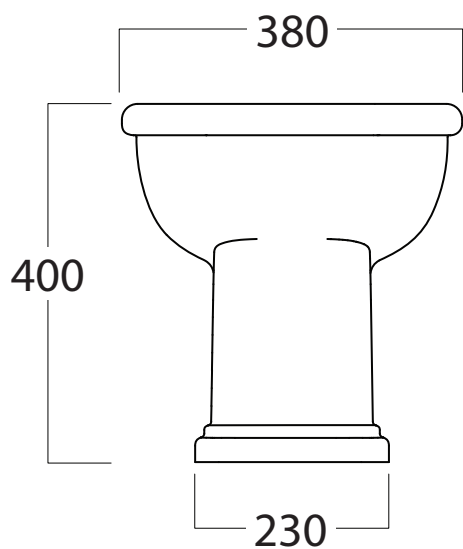

Mat: Ceramica/*Ceramic* **Peso/Weight:** 12 Kg **Imballo/Package:** 36x36x68 cm

Misure espresse in mm / *Dimensions in millimeters*

BATH & BATH

DOROTHY

Art: Bidet. (1-3 fori)
Bidet (1-3 holes)

Fin: Bianco/*White*
Charleston Grey/*Charleston Grey*
Nero lucido/*Shiny Black*

Cod: BDT 002 002
BDT 002 CG
BDT 002 NL

Mat: Ceramica/*Ceramic* **Peso/Weight:** 16,7 Kg **Imballo/Package:** 55x36x42 cm

Misure espresse in mm / *Dimensions in millimeters*

BATH & BATH

DOROTHY

Art: Vaso a terra scarico a parete.
Wc wall drain

Fin: Bianco/*White*
Charleston Grey/*Charleston Grey*
Nero lucido/*Shiny Black*

Cod: WP 002 002
WP 002 CG
WP 002 NL

Mat: Ceramica/*Ceramic* **Peso/Weight:** 19,6 Kg **Imballo/Package:** 52,5x38x41 cm

Misure espresse in mm / *Dimensions in millimeters*

BATH&BATH

DOROTHY

Art: Vaso a terra scarico a terra.
Wc floor drain

Fin: Bianco/*White*
Charleston Grey/*Charleston Grey*
Nero lucido/*Shiny Black*

Cod: WT 002 002
WT 002 CG
WT 002 NL

Mat: Ceramica/*Ceramic* **Peso/Weight:** 22 Kg **Imballo/Package:** 52,5x38x41 cm