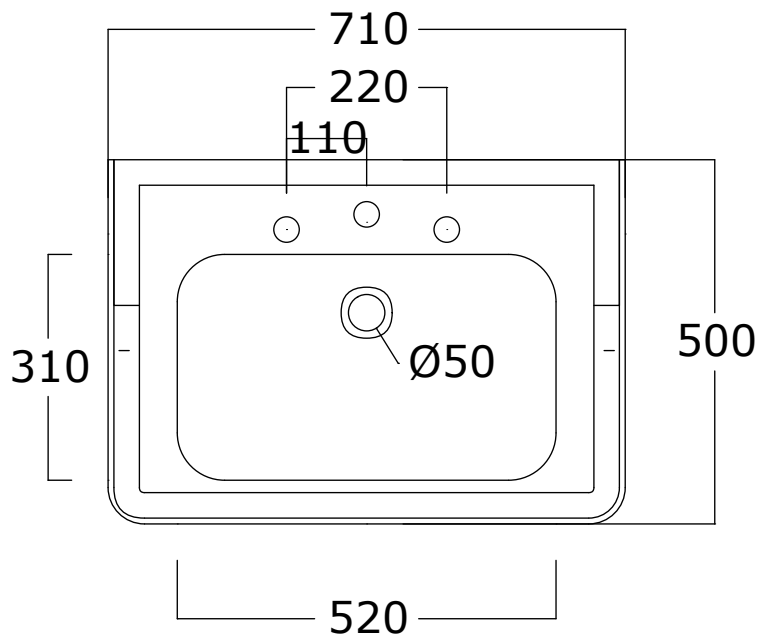

DOROTHY

Art: Lavabo 70 cm. (1-3 fori)
Wash-basin cm. 70 (1-3 holes)

Fin: Bianco/*White*
Charleston Grey/*Charleston Grey*
Nero lucido/*Shiny Black*

Cod: L70 002 002
L70 002 CG
L70 002 NL

Mat: Ceramica/*Ceramic* **Peso/Weight:** 22,9 Kg **Imballo/Package:** 71x23x52 cm

Mat: Ceramica/*Ceramic* **Peso/Weight:** 12 Kg **Imballo/Package:** 36x36x68 cm

Misure espresse in mm / *Dimensions in millimeters*

BATH & BATH

DOROTHY

Art: Bidet. (1-3 fori)
Bidet (1-3 holes)

Fin: Bianco/*White*
Charleston Grey/*Charleston Grey*
Nero lucido/*Shiny Black*

Cod: BDT 002 002
BDT 002 CG
BDT 002 NL

Mat: Ceramica/*Ceramic* **Peso/Weight:** 16,7 Kg **Imballo/Package:** 55x36x42 cm

Misure espresse in mm / *Dimensions in millimeters*

BATH & BATH

DOROTHY

Art: Vaso a terra scarico a parete.
Wc wall drain

Fin: Bianco/*White*
Charleston Grey/*Charleston Grey*
Nero lucido/*Shiny Black*

Cod: WP 002 002
WP 002 CG
WP 002 NL

Mat: Ceramica/*Ceramic* **Peso/Weight:** 19,6 Kg **Imballo/Package:** 52,5x38x41 cm

Misure espresse in mm / *Dimensions in millimeters*