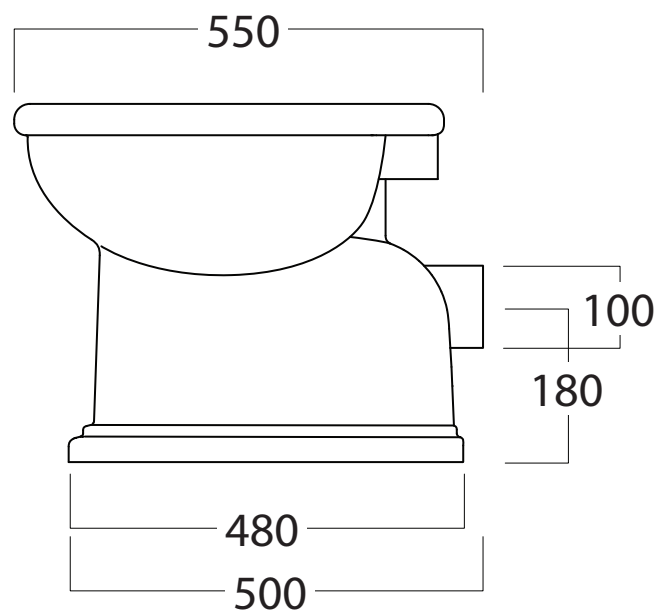

Mat: Ceramica/*Ceramic* **Peso/Weight:** 12 Kg **Imballo/Package:** 36x36x68 cm

Misure espresse in mm / *Dimensions in millimeters*

BATH & BATH

DOROTHY

Art: Bidet. (1-3 fori)
Bidet (1-3 holes)

Fin: Bianco/*White*
Charleston Grey/*Charleston Grey*
Nero lucido/*Shiny Black*

Cod: BDT 002 002
BDT 002 CG
BDT 002 NL

Mat: Ceramica/*Ceramic* **Peso/Weight:** 16,7 Kg **Imballo/Package:** 55x36x42 cm

Misure espresse in mm / *Dimensions in millimeters*

BATH & BATH

DOROTHY

Art: Vaso a terra scarico a parete.
Wc wall drain

Fin: Bianco/*White*
Charleston Grey/*Charleston Grey*
Nero lucido/*Shiny Black*

Cod: WP 002 002
WP 002 CG
WP 002 NL

Mat: Ceramica/*Ceramic* **Peso/Weight:** 19,6 Kg **Imballo/Package:** 52,5x38x41 cm

Misure espresse in mm / *Dimensions in millimeters*