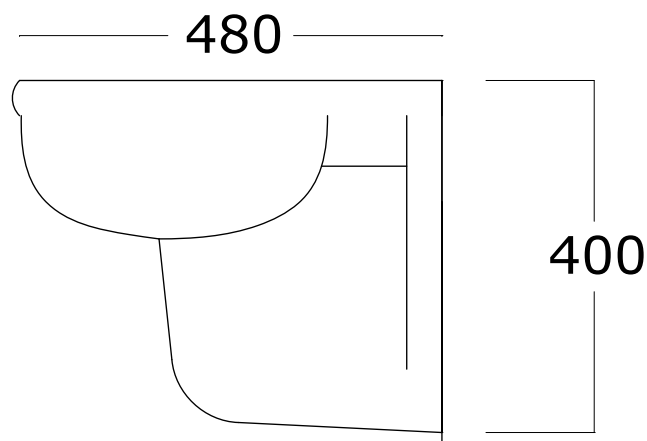

Misure espresse in mm / *Dimensions in millimeters*

BATH & BATH

DOROTHY

Art: Vaso sospeso
Wall hung wc

Fin: Bianco/*White*
Charleston Grey/*Charleston Grey*
Nero lucido/*Shiny Black*

Cod: VASS 002 002
VASS 002 CG
VASS 002 NL

Mat: Ceramica/*Ceramic* **Peso/Weight:** 16,6 Kg **Imballo/Package:** 49,5x39x40 cm

Misure espresse in mm / *Dimensions in millimeters*

BATH & BATH

DOROTHY

Art: Staffe di fissaggio per vaso e bidet sospesi
Fixing brackets for wall hung wc and bidets