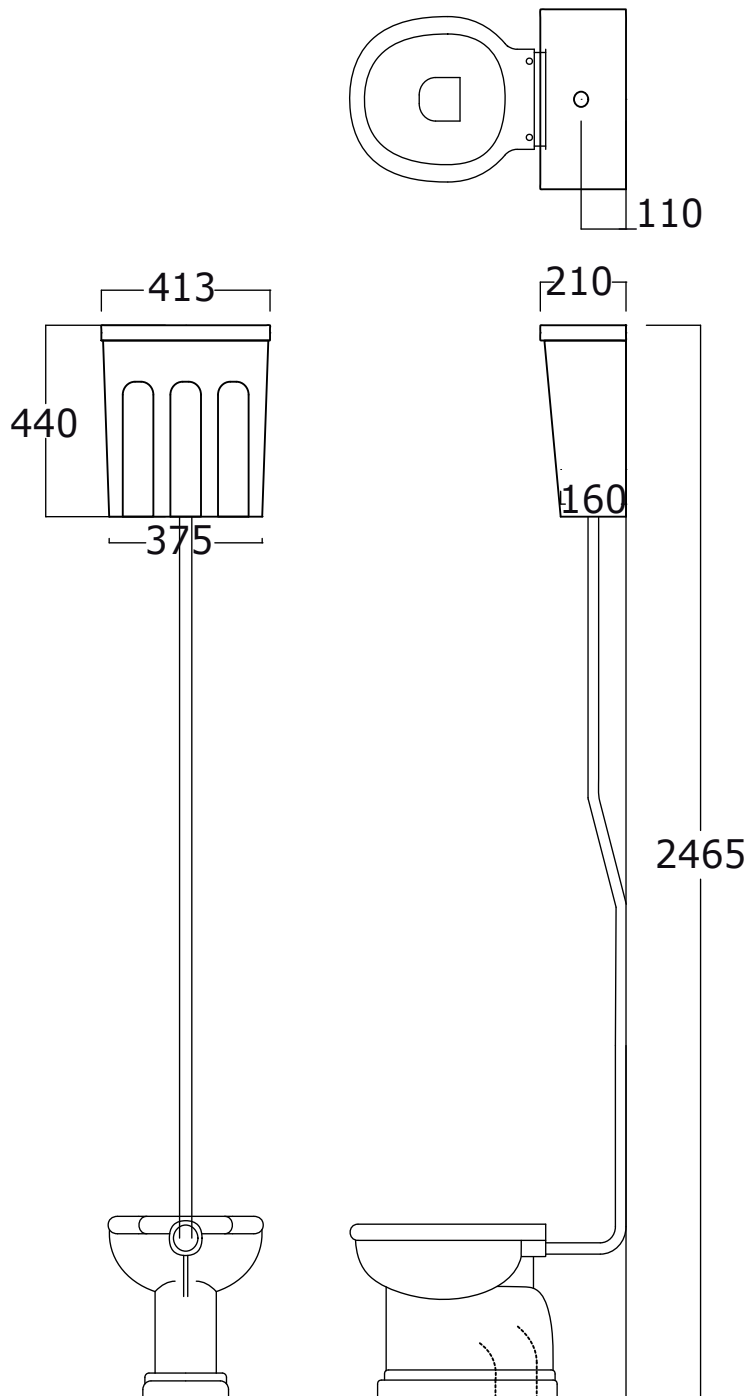

DOROTHY

Art: Cassetta alta
High level cistern

Fin: Bianco/*White*
Charleston Grey/*Charleston Grey*
Nero lucido/*Shiny Black*

Cod: CSA 002 002
CSA 002 CG
CSA 002 NL

Mat: Ceramica/*Ceramic*   **Peso/Weight:** 15 Kg   **Imballo/Package:** 43x22x42 cm

Accessori opzionali:
Optional accessories:

Batteria per cassetta alta
High level cistern fitting
Cod. BCA 001

Misure espresse in mm / *Dimensions in millimeters*

BATH & BATH