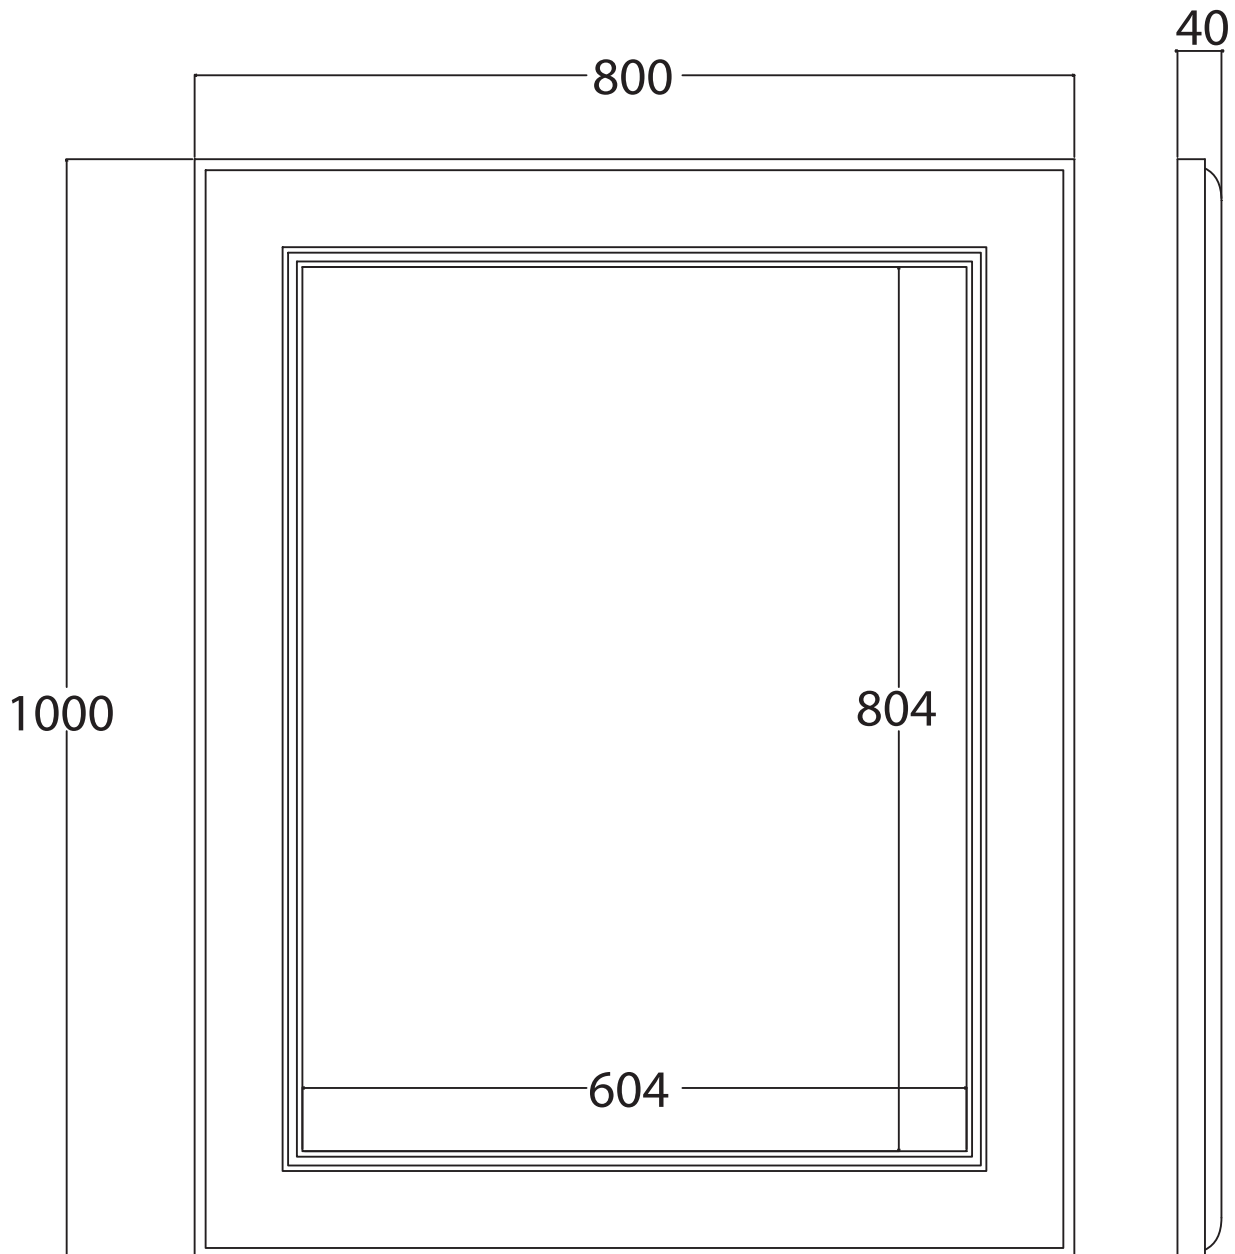

SPECCHI

Art: Parsley - specchio con cornice in legno dim. 80x100.
Parsley - mirror with wooden frame size 80x100.

Fin: London clay / *London clay*
Charleston grey / *Charleston grey*
Strong white / *Strong white*

Cod: PARSLEY 006 LC
PARSLEY 006 CG
PARSLEY 006 SW

Mat: Legno, Vetro / *Wood, Glass*

Peso/Weight: 12,2 kg
Imballo/Package: 86x10x111 cm

Misure espresse in mm / *Dimensions in millimeters*

BATH & BATH