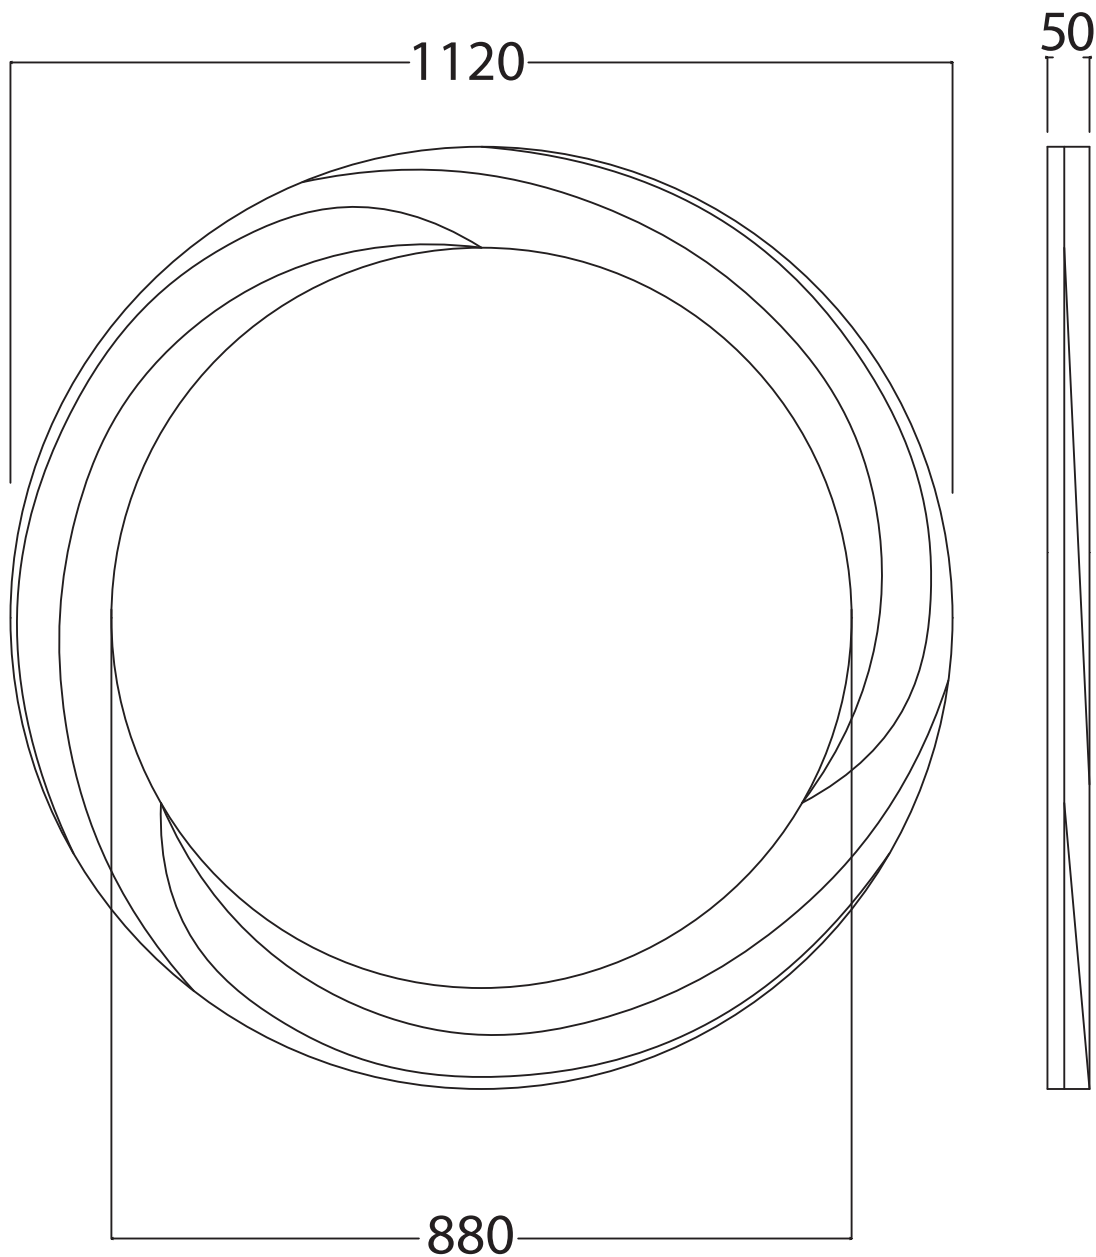

SPECCHI

Art: Thyme - specchio con cornice in legno diametro 110.
Thyme - mirror with wooden frame diameter 110.

Fin: London clay/*London clay*
Charleston grey/*Charleston grey*
Elephant breath/*Elephant breath*
Nero lucido/*Shiny black*

Cod: THYME 006 LC
THYME 006 CG
THYME 006 EB
THYME 006 NL

Mat: Legno, Vetro/*Wood, Glass*

Peso/Weight: 15,2 kg

Imballo/Package: 114x10x113 cm

Misure espresse in mm / *Dimensions in millimeters*

BATH & BATH