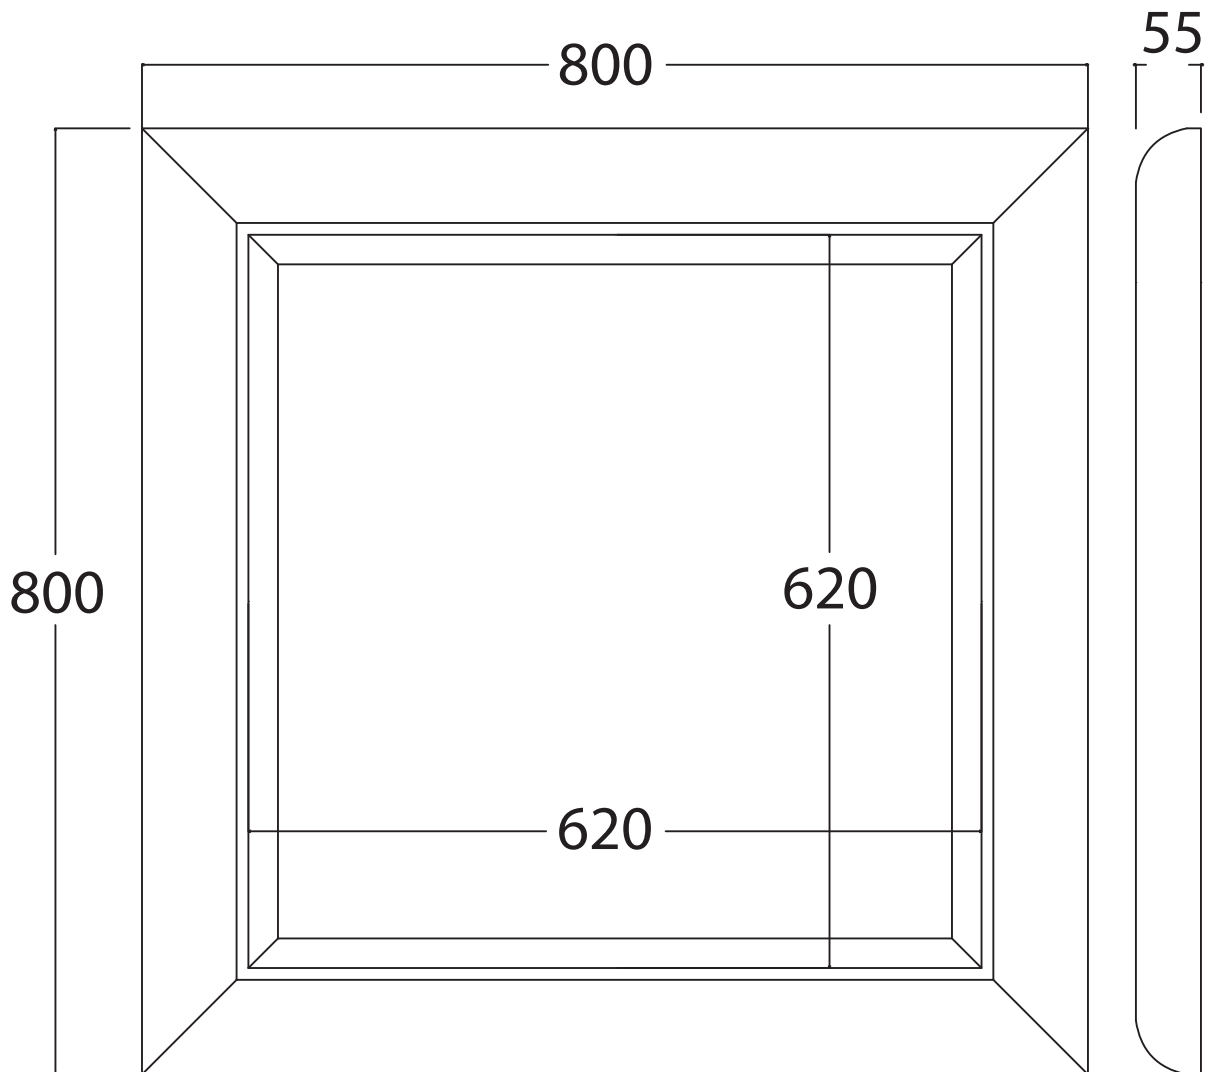

SPECCHI

Art: Arum - specchio con cornice in legno dim. 80x80.
Arum - mirror with wooden frame size 80x80.

Fin: Elephant breath-Charleston gray/*Elephant breath-Charleston gray*
Charleston gray-Elephant breath/*Charleston gray-Elephant breath*

Cod: ARUM 006 EBCG
ARUM 006 CGEB

Mat: Legno, Vetro/*Wood, Glass*

Peso/Weight: 8,9 kg

Imballo/Package: 86x10x86 cm

Misure espresse in mm / *Dimensions in millimeters*

BATH & BATH