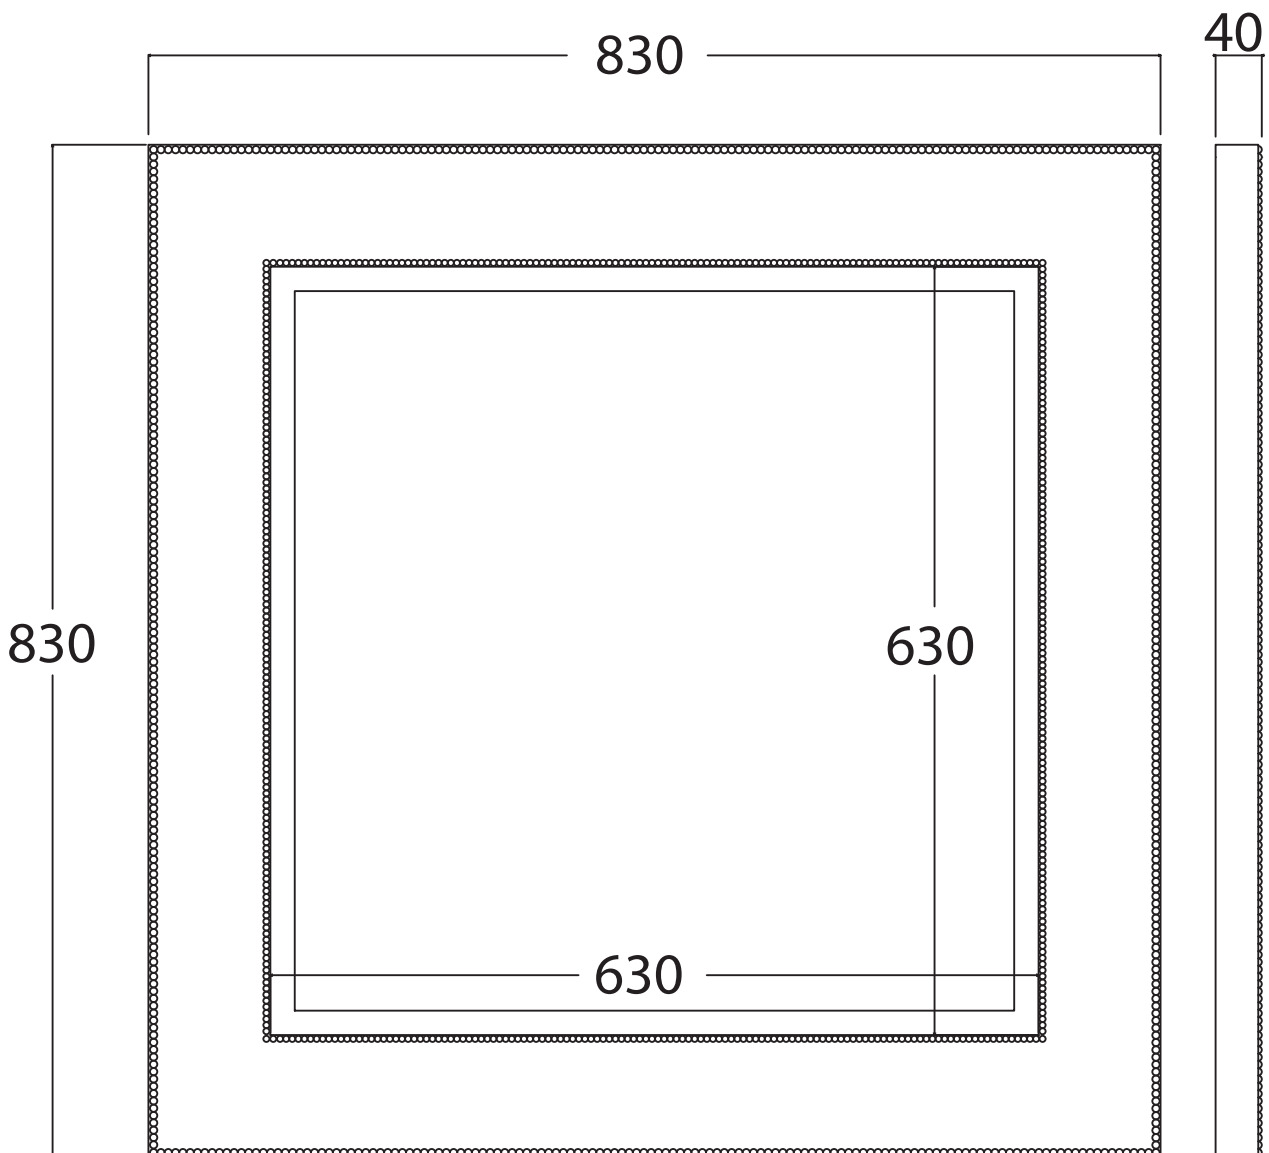

SPECCHI

Art: Lilac - specchio con cornice in legno dim. 83x83.
Lilac - mirror with wooden frame size 83x83.

Fin: Charleston grey, Elephant breath/*Charleston grey, Elephant breath*
Elephant breath, Charleston grey/*Elephant breath, Charleston grey*

Cod: LILAC 006 CGEB
LILAC 006 EBCG

Mat: Legno, Vetro/*Wood, Glass*

Peso/Weight: 10 kg

Imballo/Package: 86x10x93 cm

Misure espresse in mm / *Dimensions in millimeters*